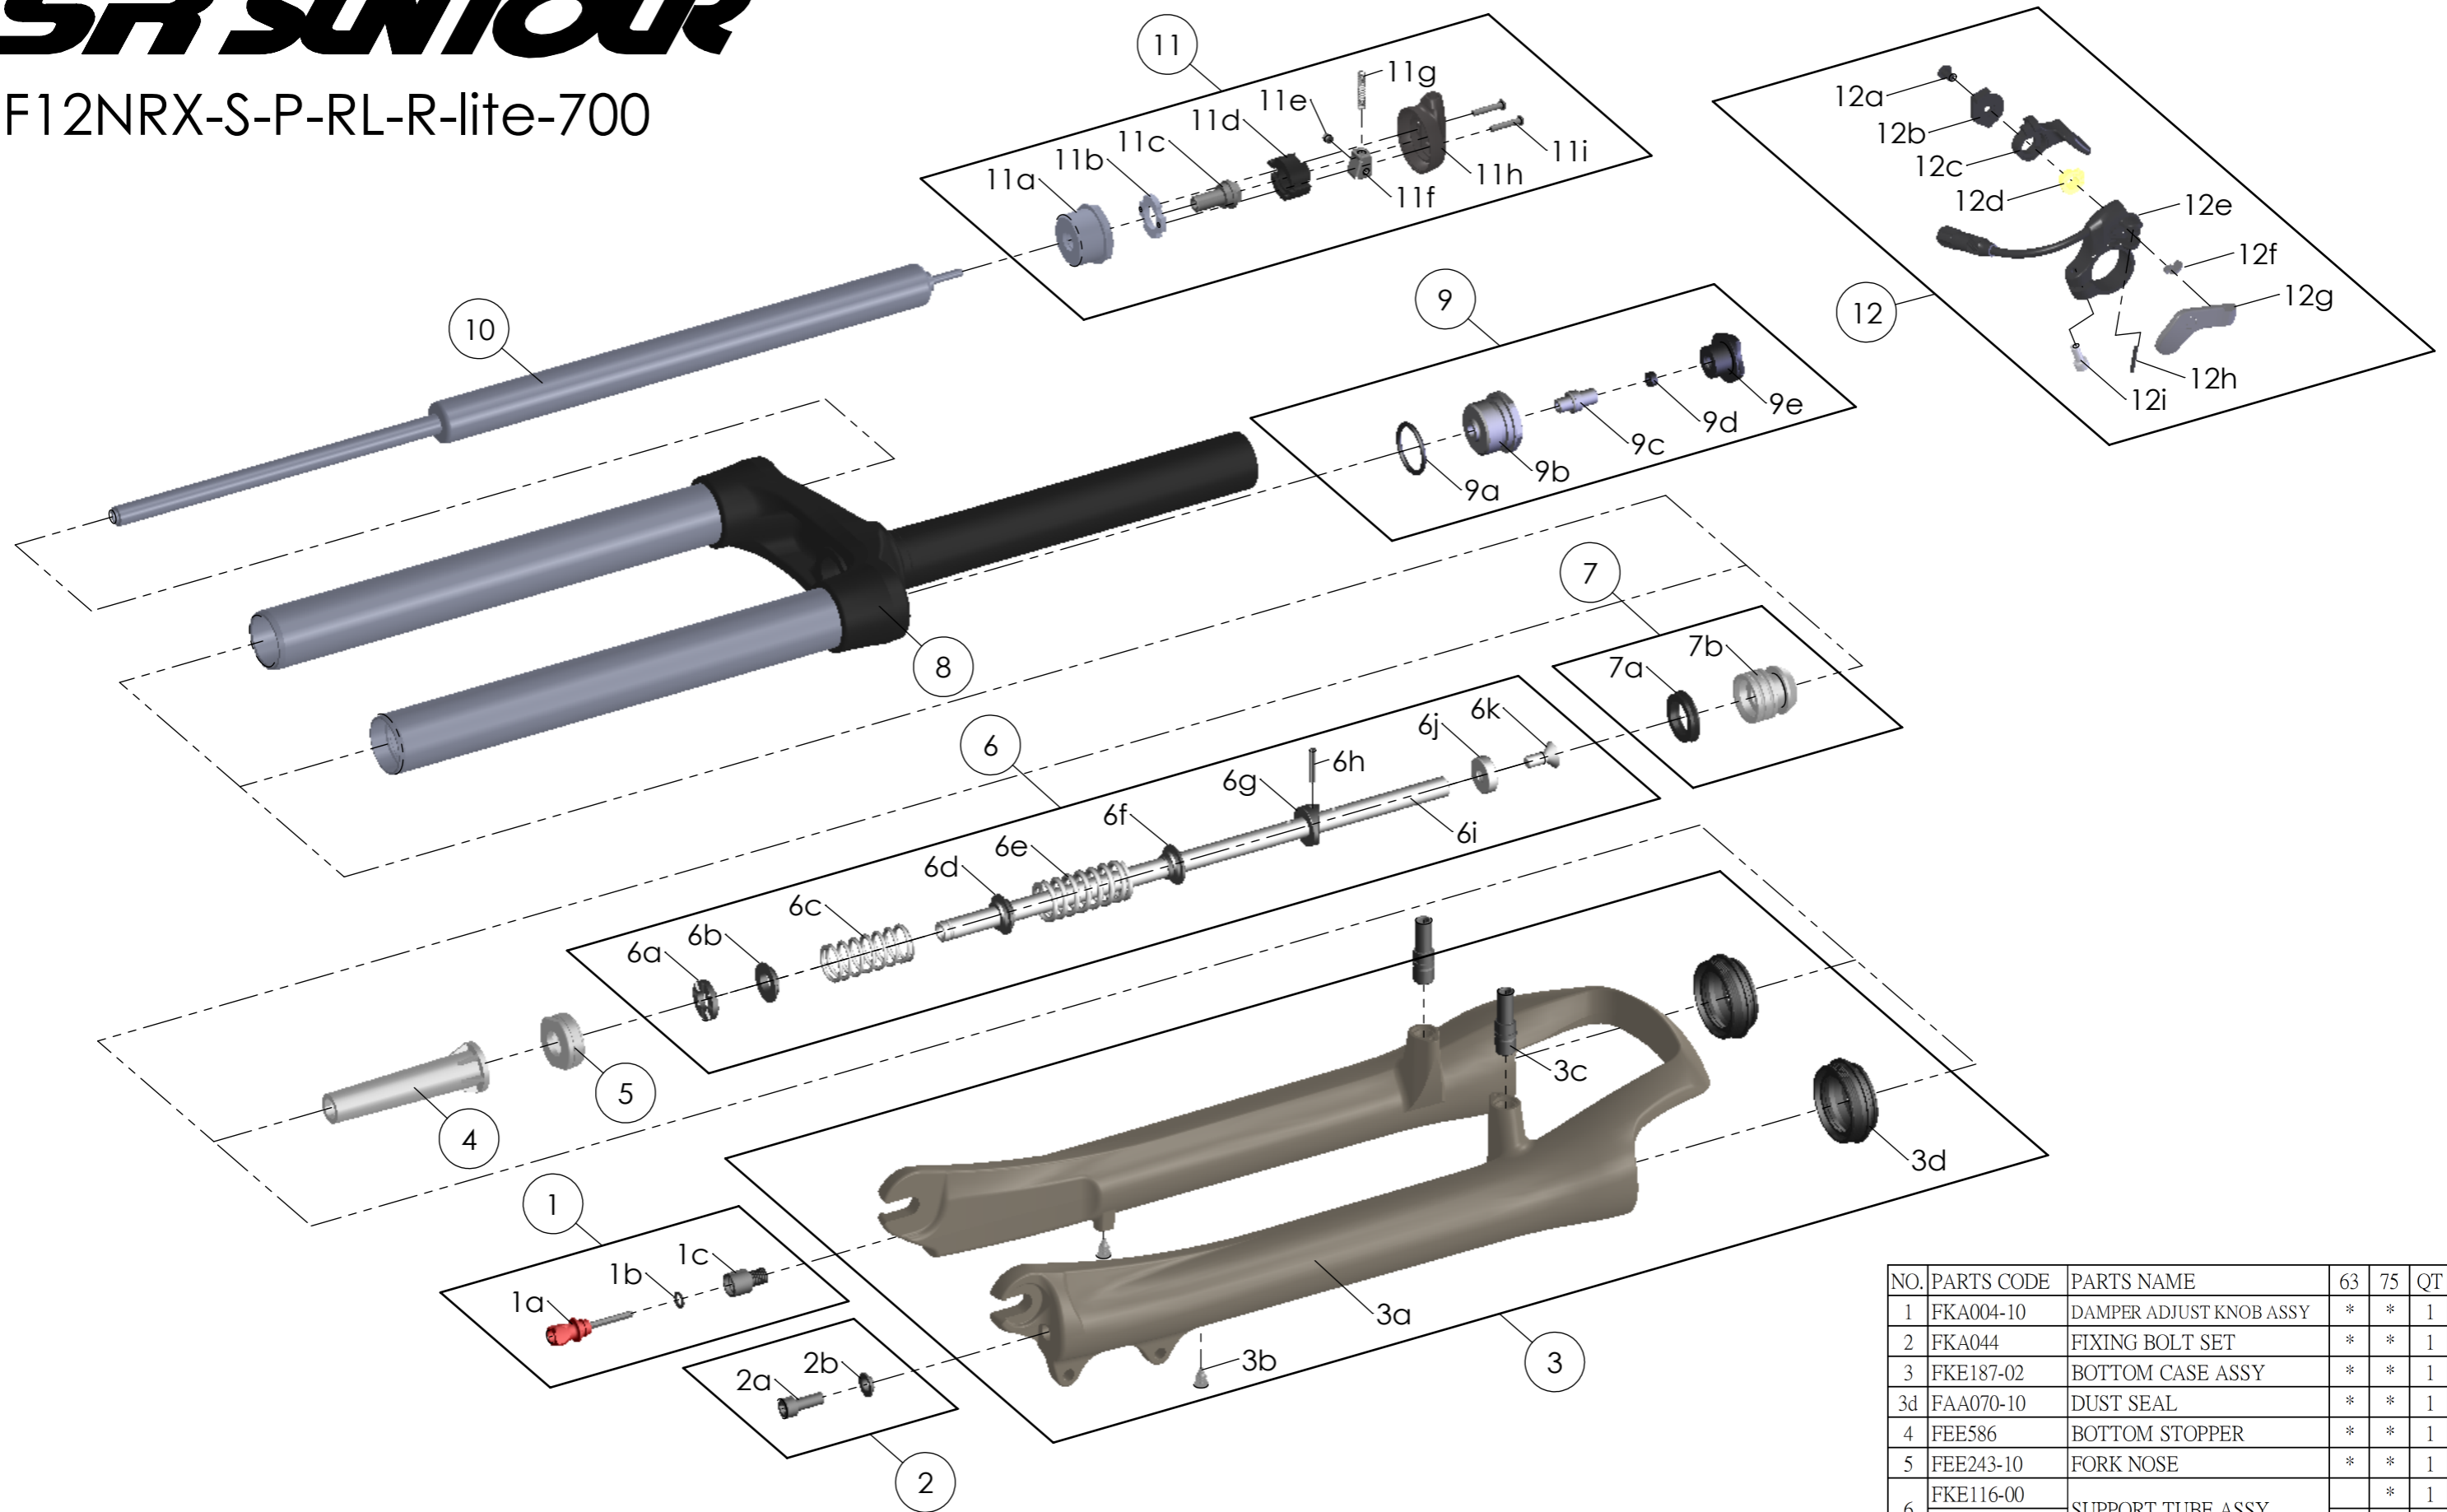

# SR SUNTOUR

SF12NRX-S-P-RL-R-lite-700

NO.	PARTS CODE	PARTS NAME	63	75	QT
1	FKA004-10	DAMPER ADJUST KNOB ASSY	*	*	1
2	FKA044	FIXING BOLT SET	*	*	1
3	FKE187-02	BOTTOM CASE ASSY	*	*	1
3d	FAA070-10	DUST SEAL	*	*	1
4	FEE586	BOTTOM STOPPER	*	*	1
5	FEE243-10	FORK NOSE	*	*	1
6	FKE116-00	SUPPORT TUBE ASSY		*	1
	FKE116-10		*		1
7	FKA022-10	PISTON UNIT	*	*	1
8	FKE186.03	UPPER ASSY	*	*	1
9	FKE012-10	AIR CAP ASSY	*	*	1
10	FUN071-20	RL-R UNIT	*	*	1
11	FKE310-40	RL COVER ASSY	*	*	1
12	SL12SC-RLO	REMOTE LEVER ASSY	*	*	1