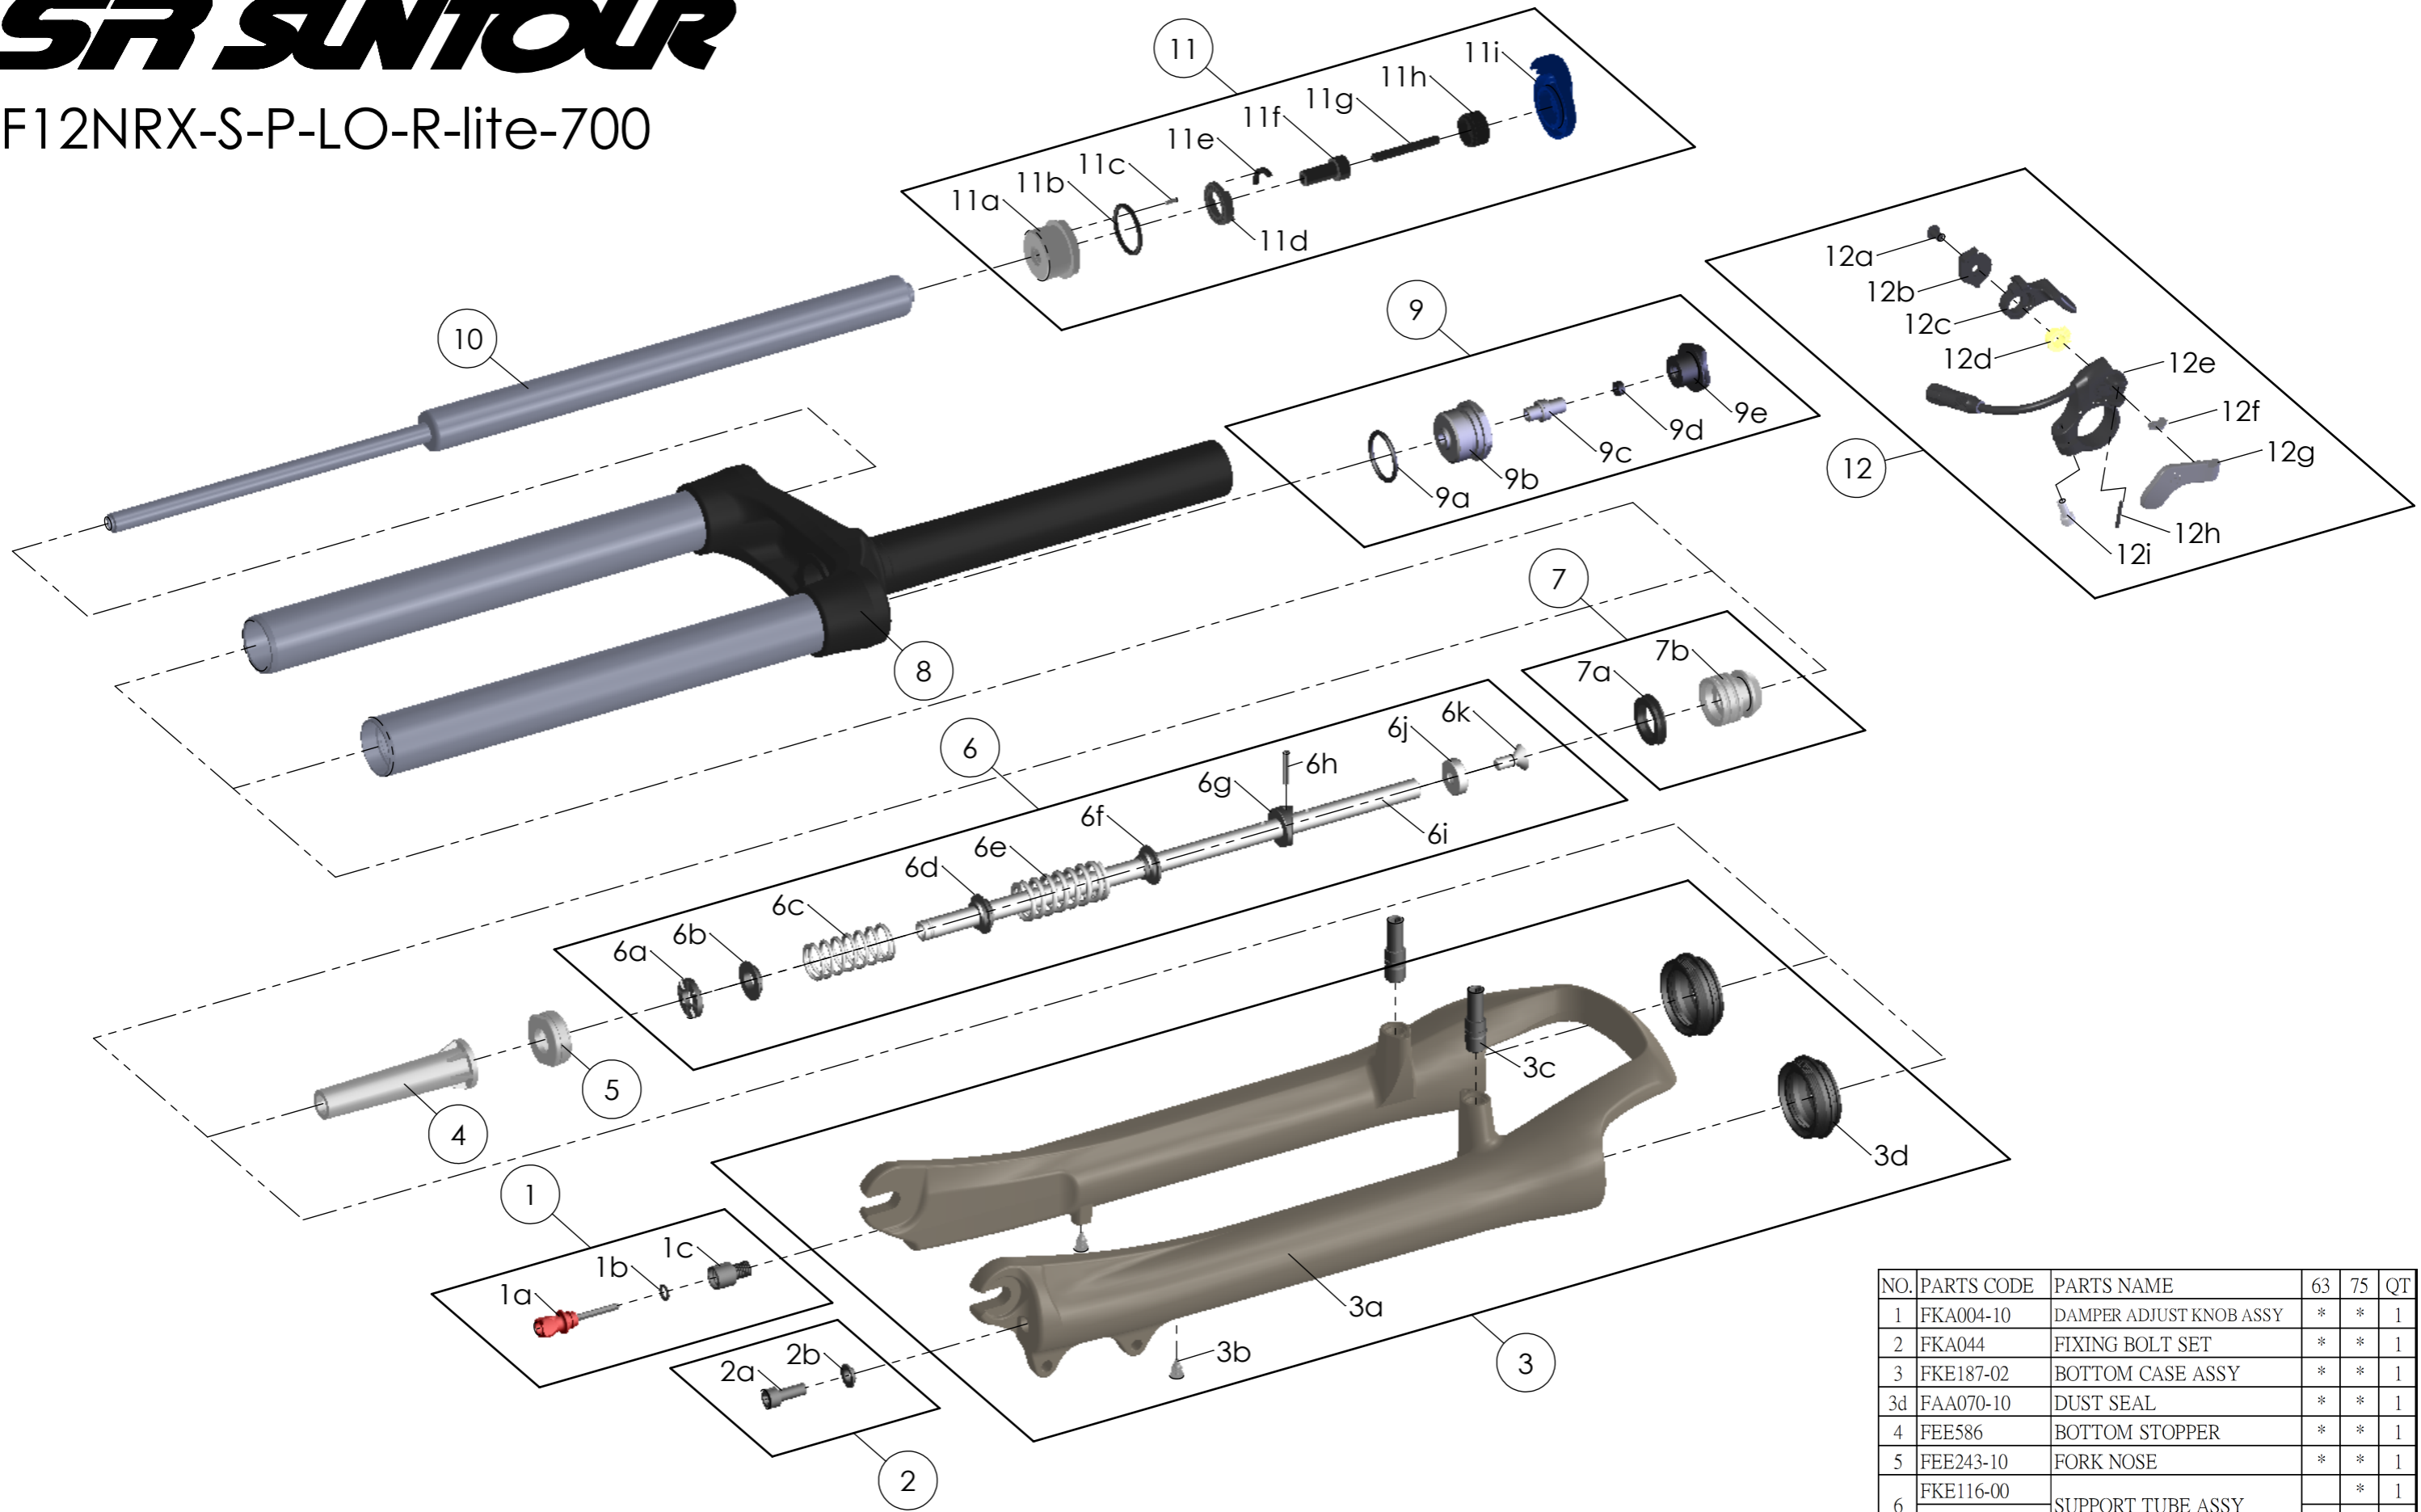

SR SUNTOUR

SF12NRX-S-P-LO-R-lite-700

NO.	PARTS CODE	PARTS NAME	63	75	QT
1	FKA004-10	DAMPER ADJUST KNOB ASSY	*	*	1
2	FKA044	FIXING BOLT SET	*	*	1
3	FKE187-02	BOTTOM CASE ASSY	*	*	1
3d	FAA070-10	DUST SEAL	*	*	1
4	FEE586	BOTTOM STOPPER	*	*	1
5	FEE243-10	FORK NOSE	*	*	1
6	FKE116-00	SUPPORT TUBE ASSY		*	1
	FKE116-10		*		1
7	FKA022-10	PISTON UNIT	*	*	1
8	FKE186-04	UPPER ASSY	*	*	1
9	FKE012-10	AIR CAP ASSY	*	*	1
10	FUN070-20	LO-R UNIT	*	*	1
11	FKE027-74	LO TOP CAP ASSY	*	*	1
12	SL12SC-RLO	REMOTE LEVER ASSY	*	*	1