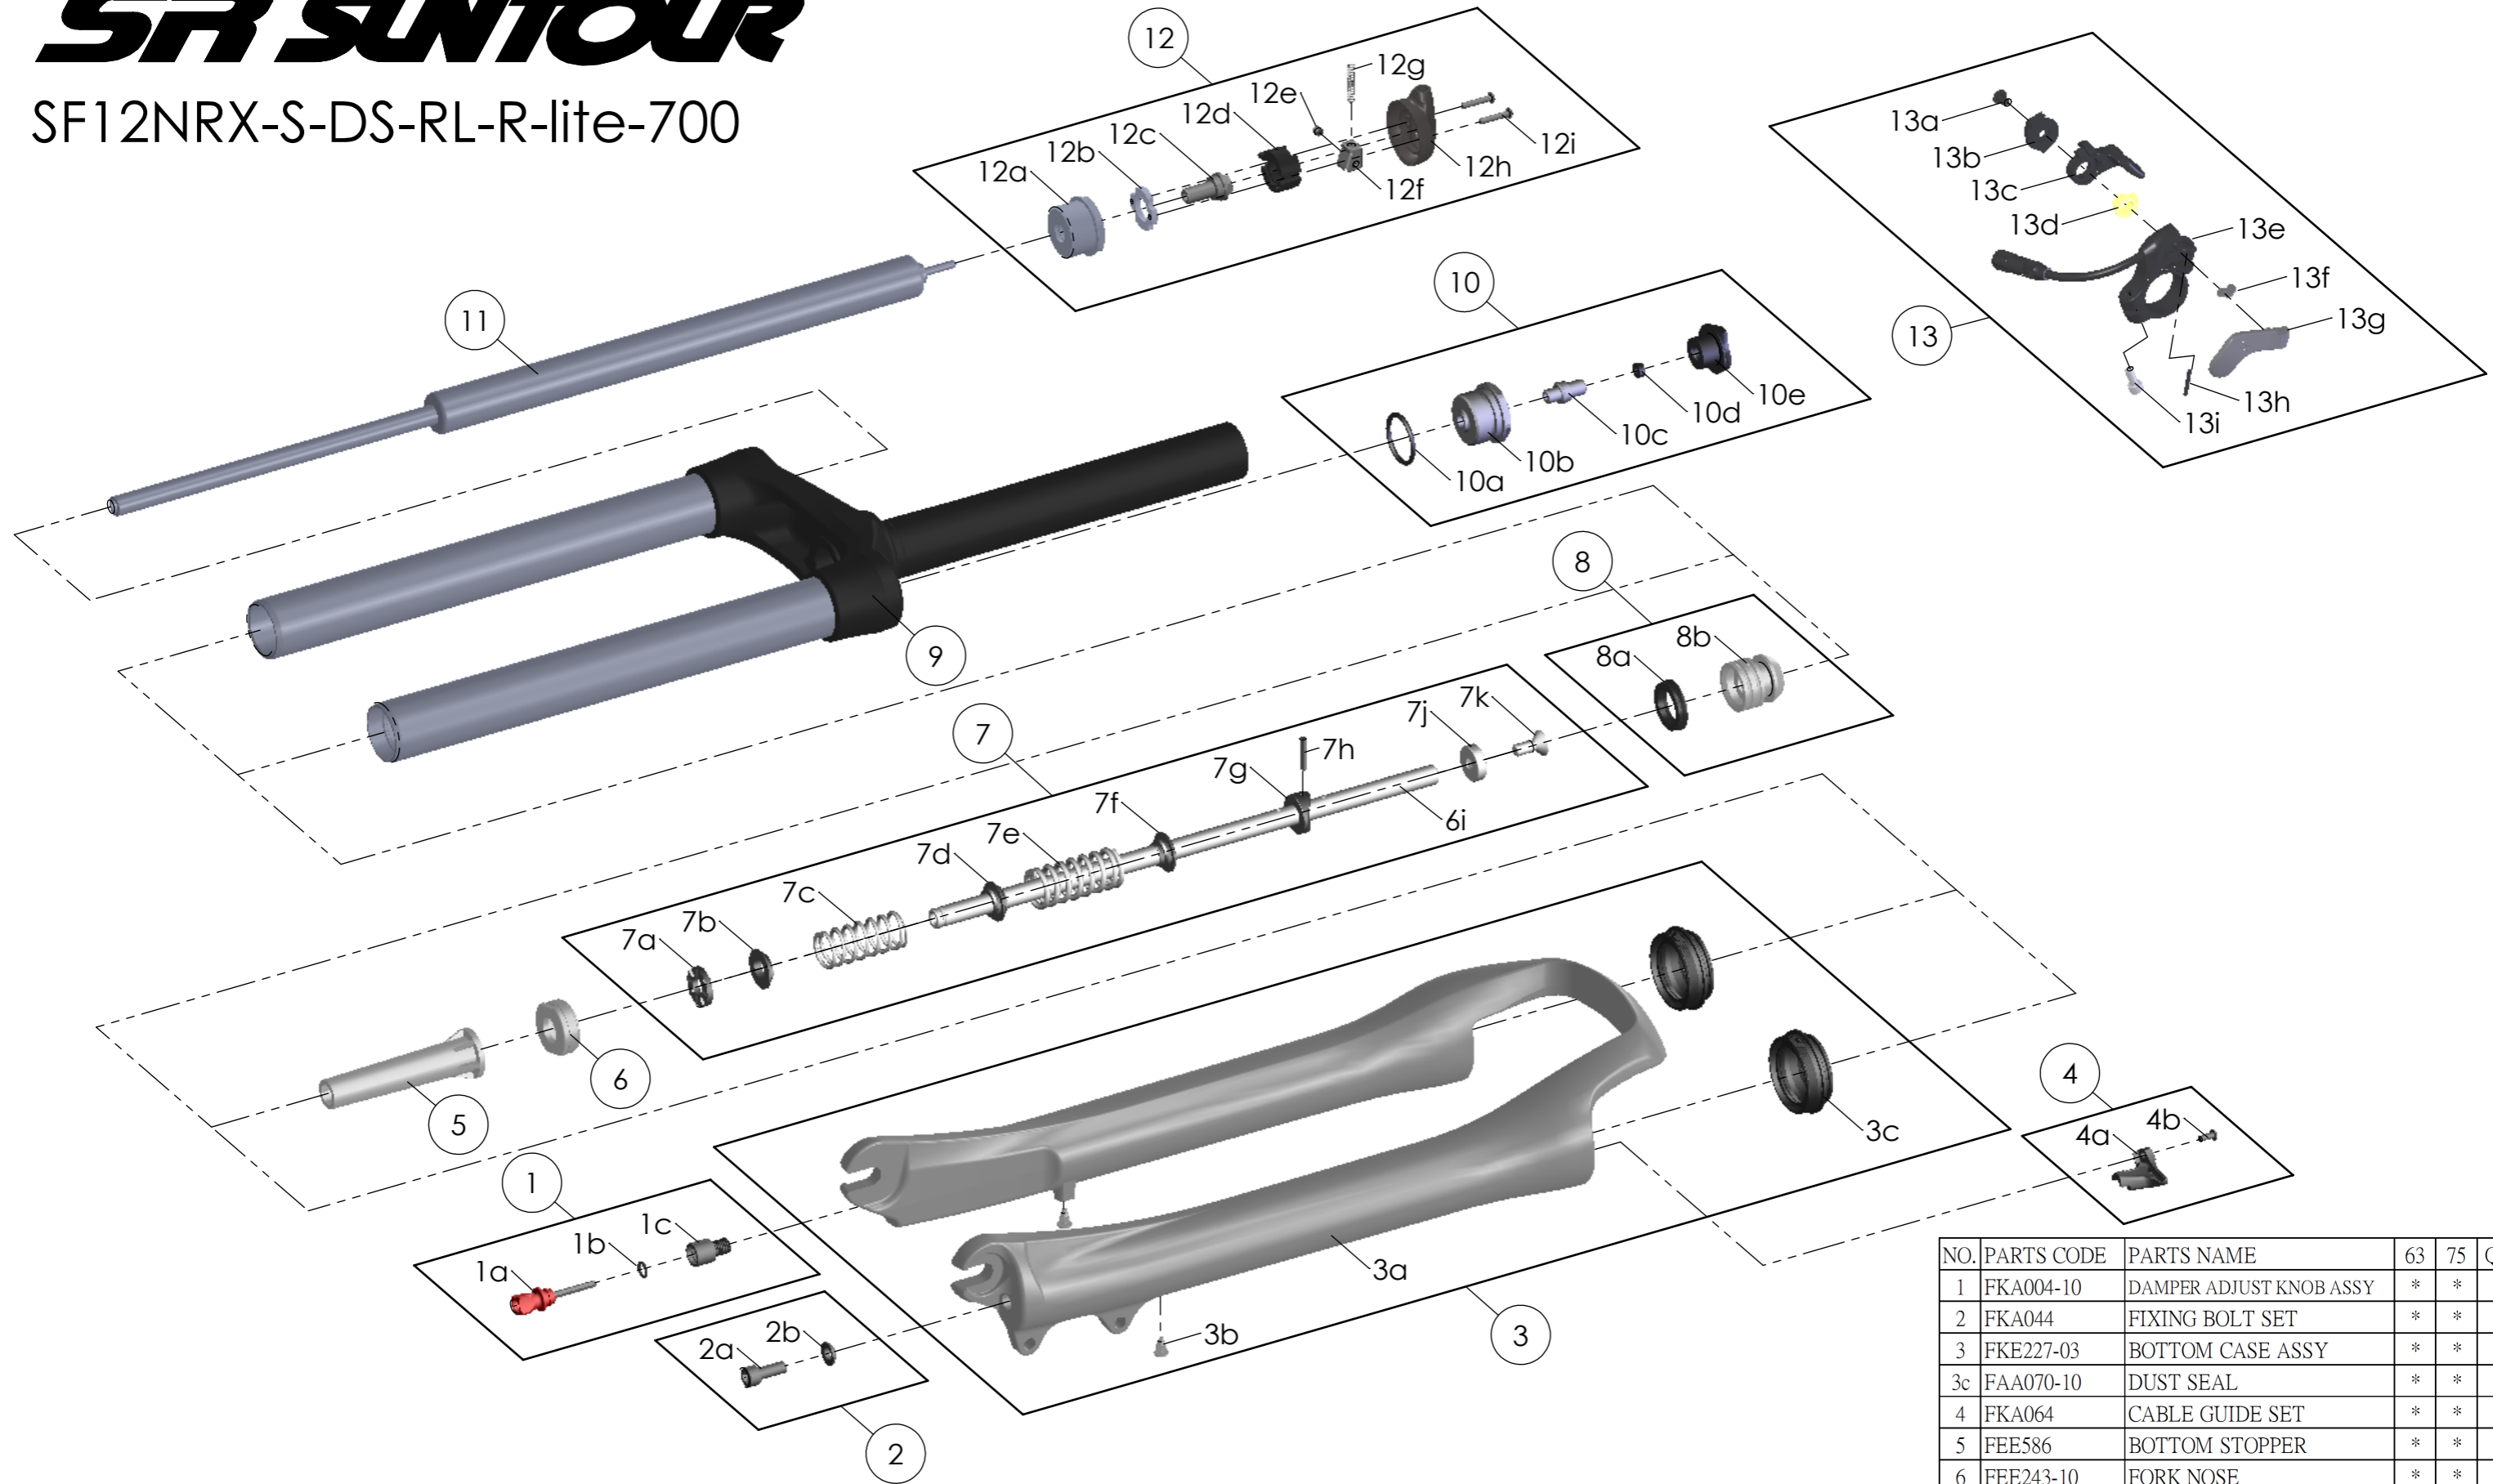

# SF SUNTOUR

SF12NRX-S-DS-RL-R-lite-700

NO.	PARTS CODE	PARTS NAME	63	75	QT
1	FKA004-10	DAMPER ADJUST KNOB ASSY	*	*	1
2	FKA044	FIXING BOLT SET	*	*	1
3	FKE227-03	BOTTOM CASE ASSY	*	*	1
3c	FAA070-10	DUST SEAL	*	*	1
4	FKA064	CABLE GUIDE SET	*	*	1
5	FEE586	BOTTOM STOPPER	*	*	1
6	FEE243-10	FORK NOSE	*	*	1
7	FKE116-00	SUPPORT TUBE ASSY		*	1
	FKE116-10		*		1
8	FKA022-10	PISTON UNIT	*	*	1
9	FKE186-03	UPPER ASSY	*	*	1
10	FKE012-10	AIR CAP ASSY	*	*	1
11	FUN071-20	RL-R UNIT	*	*	1
12	FKE310-40	RL COVER ASSY	*	*	1
13	SL12SC-RLO	REMOTE LEVER ASSY	*	*	1