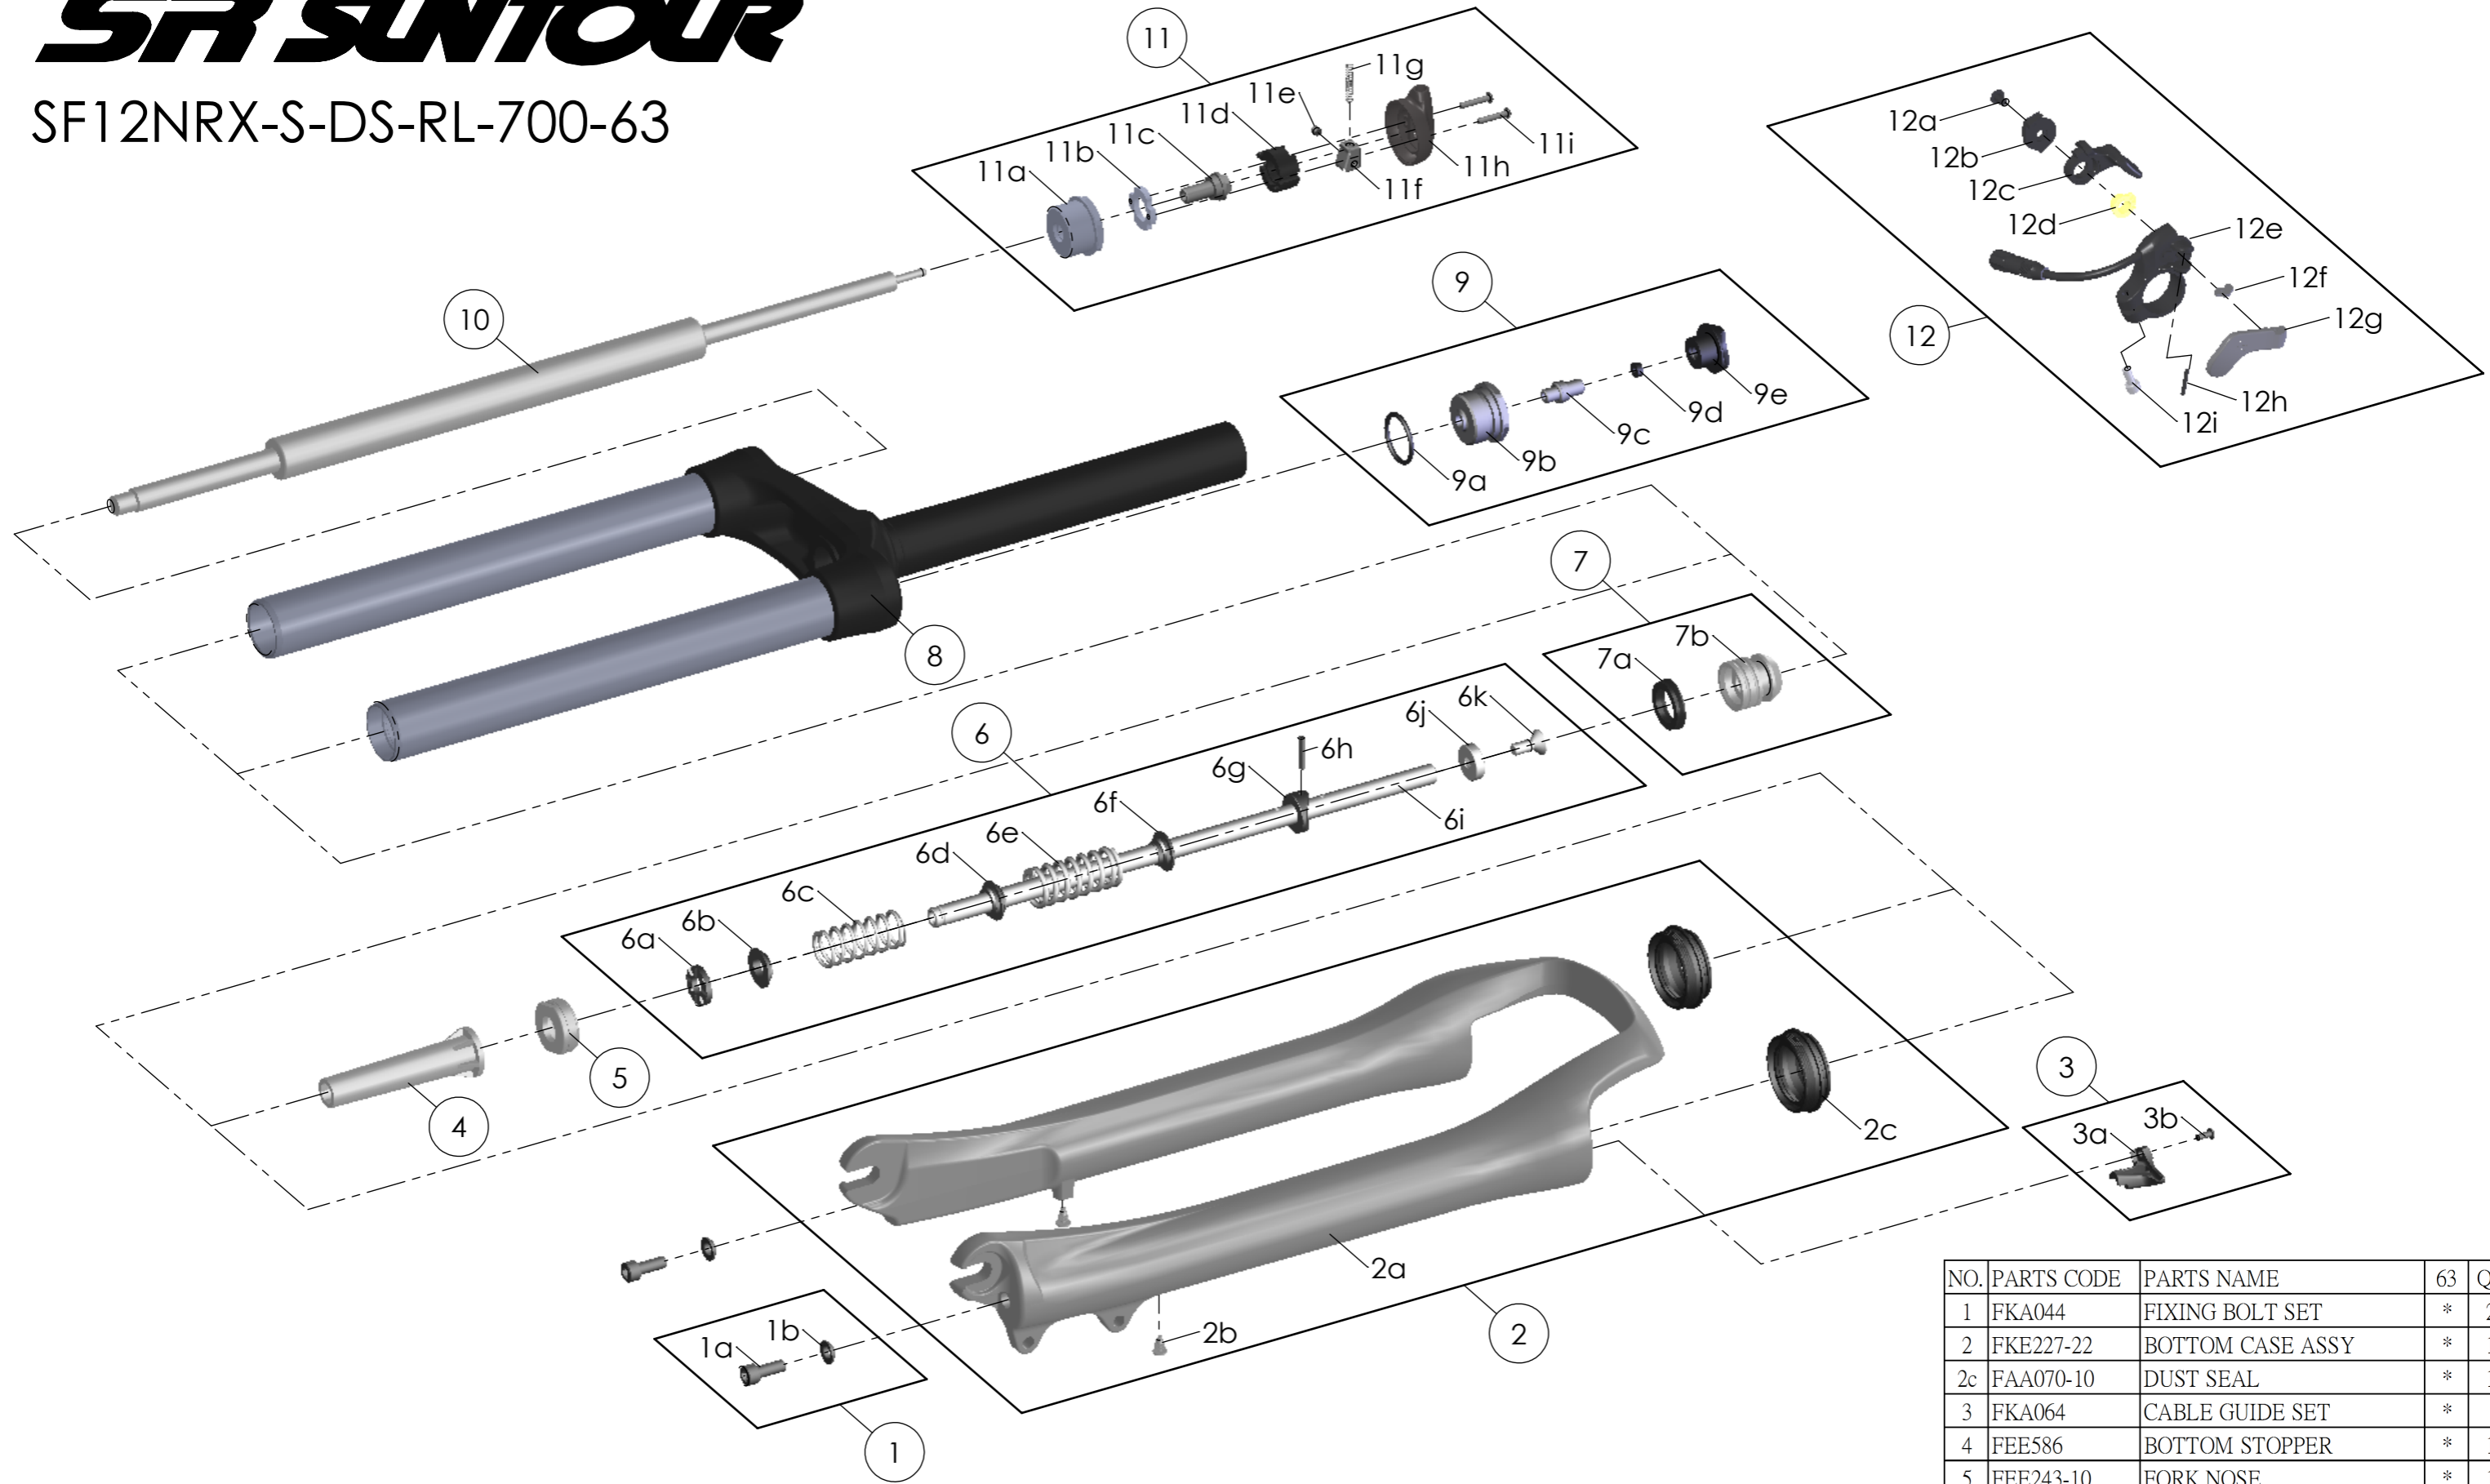

SR SUNTOUR

SF12NRX-S-DS-RL-700-63

NO.	PARTS CODE	PARTS NAME	63	QT
1	FKA044	FIXING BOLT SET	*	2
2	FKE227-22	BOTTOM CASE ASSY	*	1
2c	FAA070-10	DUST SEAL	*	1
3	FKA064	CABLE GUIDE SET	*	
4	FEE586	BOTTOM STOPPER	*	1
5	FEE243-10	FORK NOSE	*	1
6	FKE116-00	SUPPORT TUBE ASSY	*	1
7	FKA022-10	PISTON UNIT	*	1
8	FKE186-03	UPPER ASSY	*	1
9	FKE012-10	AIR CAP ASSY	*	1
10	FUN043-14	RL UNIT	*	1
11	FKE310-40	RL COVER ASSY	*	1
12	SL12SC-RLO	REMOTE LEVER ASSY	*	1