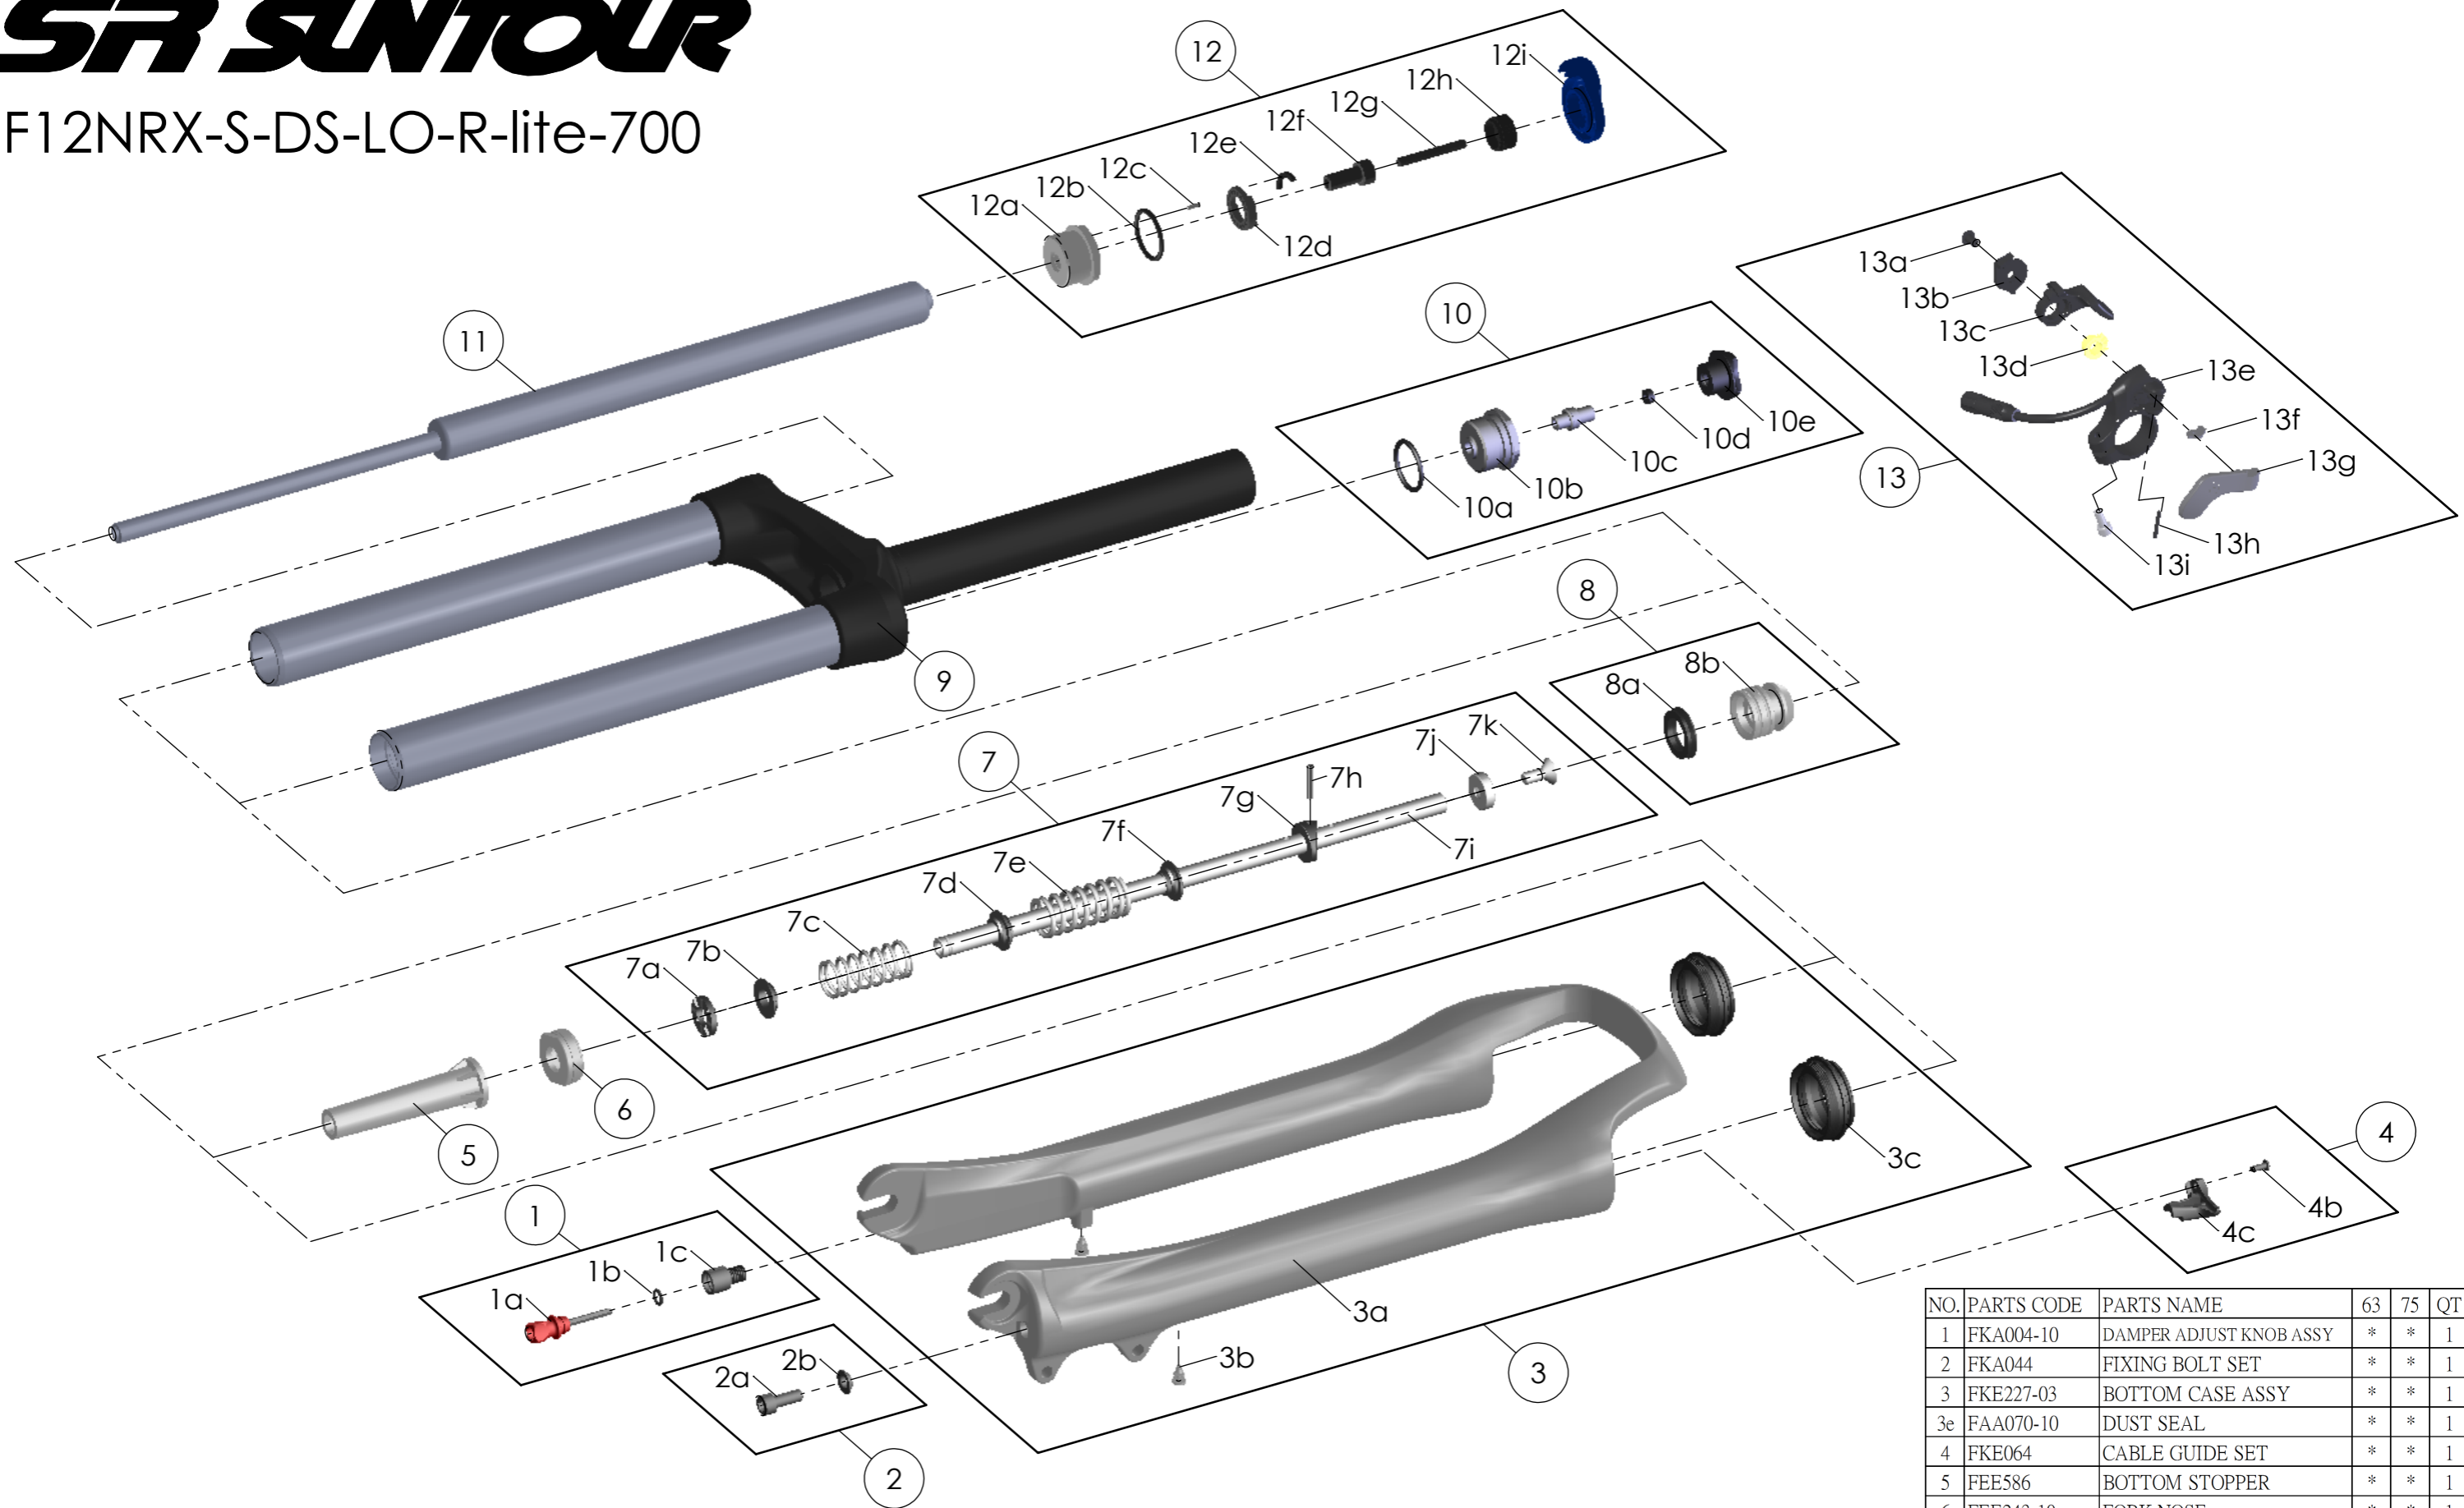

SF SUNTOUR

SF12NRX-S-DS-LO-R-lite-700

NO.	PARTS CODE	PARTS NAME	63	75	QT
1	FKA004-10	DAMPER ADJUST KNOB ASSY	*	*	1
2	FKA044	FIXING BOLT SET	*	*	1
3	FKE227-03	BOTTOM CASE ASSY	*	*	1
3e	FAA070-10	DUST SEAL	*	*	1
4	FKE064	CABLE GUIDE SET	*	*	1
5	FEE586	BOTTOM STOPPER	*	*	1
6	FEE243-10	FORK NOSE	*	*	1
7	FKE116-00	SUPPORT TUBE ASSY		*	1
	FKE116-10		*		1
8	FKA022-10	PISTON UNIT	*	*	1
9	FKE186-04	UPPER ASSY	*	*	1
10	FKE012-10	AIR CAP ASSY	*	*	1
11	FUN070-20	LO-R UNIT	*	*	1
12	FKE027-74	LO TOP CAP ASSY	*	*	1
13	SL12SC-RLO	REMOTE LEVER ASSY	*	*	1