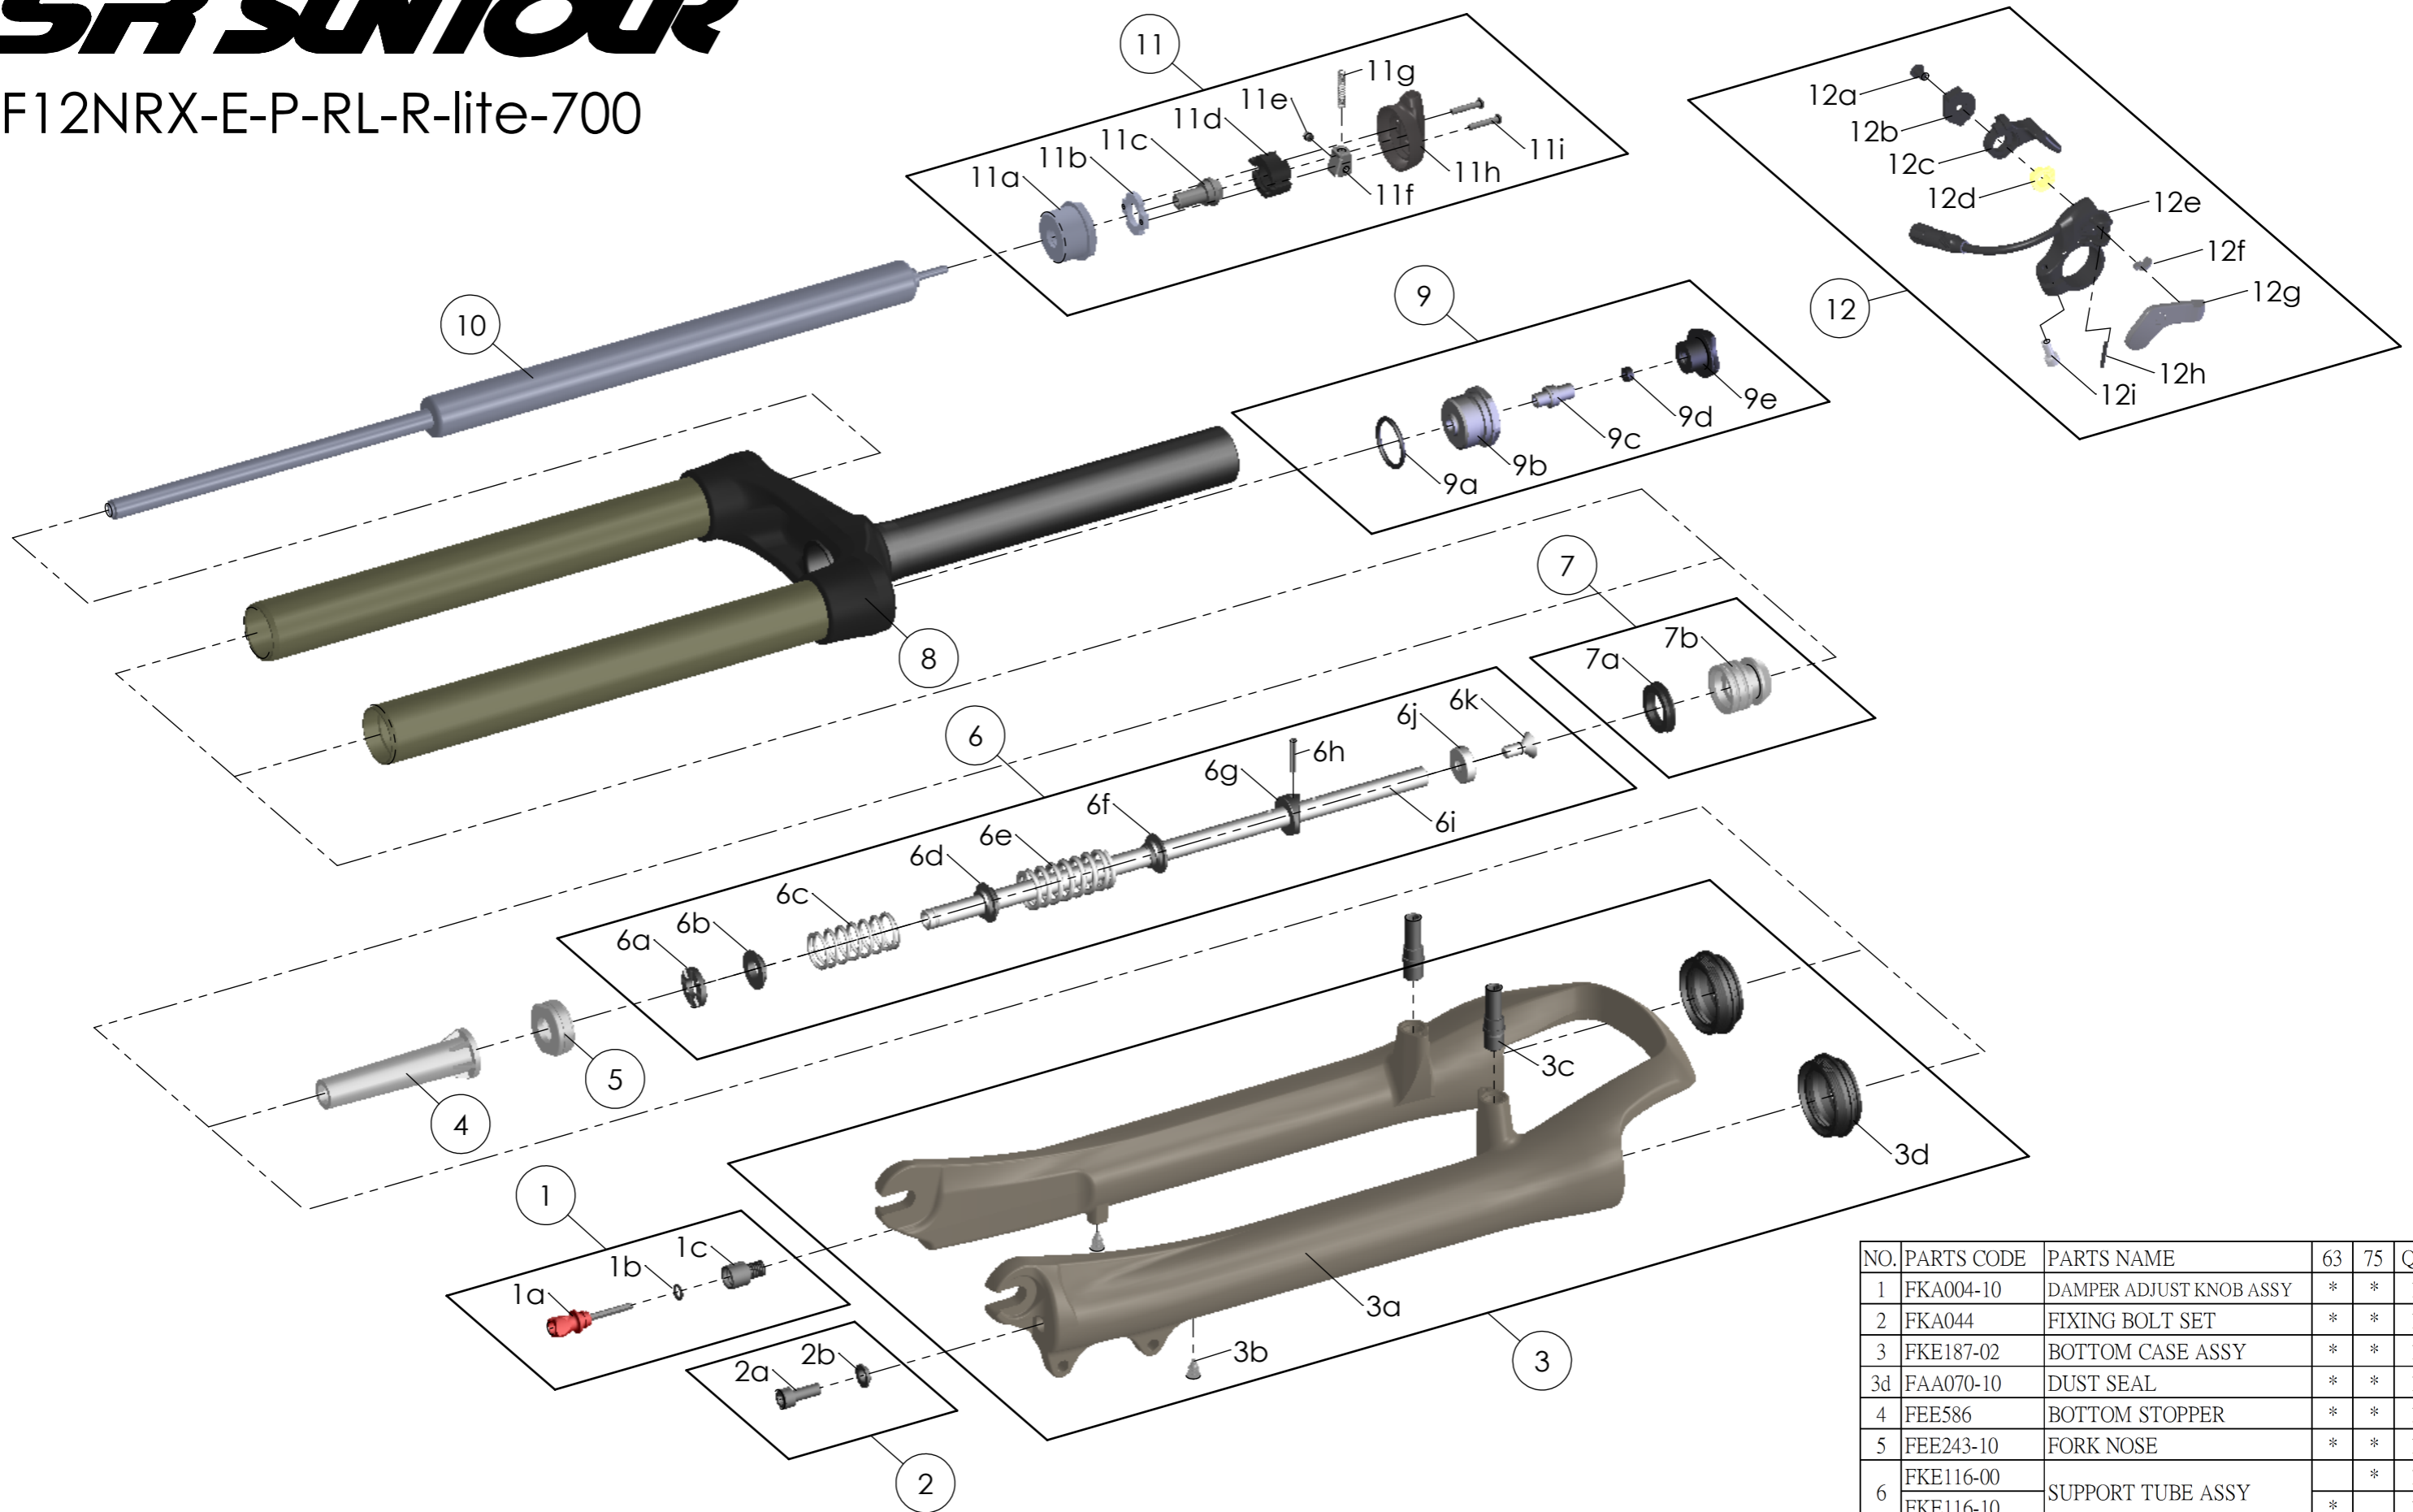

SF SUNTOUR

SF12NRX-E-P-RL-R-lite-700

| NO. | PARTS CODE | PARTS NAME | 63 | 75 | QT |
|-----|------------|-------------------------|----|----|----|
| 1 | FKA004-10 | DAMPER ADJUST KNOB ASSY | * | * | 1 |
| 2 | FKA044 | FIXING BOLT SET | * | * | 1 |
| 3 | FKE187-02 | BOTTOM CASE ASSY | * | * | 1 |
| 3d | FAA070-10 | DUST SEAL | * | * | 1 |
| 4 | FEE586 | BOTTOM STOPPER | * | * | 1 |
| 5 | FEE243-10 | FORK NOSE | * | * | 1 |
| 6 | FKE116-00 | SUPPORT TUBE ASSY | | * | 1 |
| | FKE116-10 | | * | | 1 |
| 7 | FKA022-10 | PISTON UNIT | * | * | 1 |
| 8 | FKE186-22 | UPPER ASSY | * | * | 1 |
| 9 | FKE012-10 | AIR CAP ASSY | * | * | 1 |
| 10 | FUN071-20 | RL-R UNIT | * | * | 1 |
| 11 | FKE310-40 | RL COVER ASSY | * | * | 1 |
| 12 | SL12SC-RLO | REMOTE LEVER ASSY | * | * | 1 |