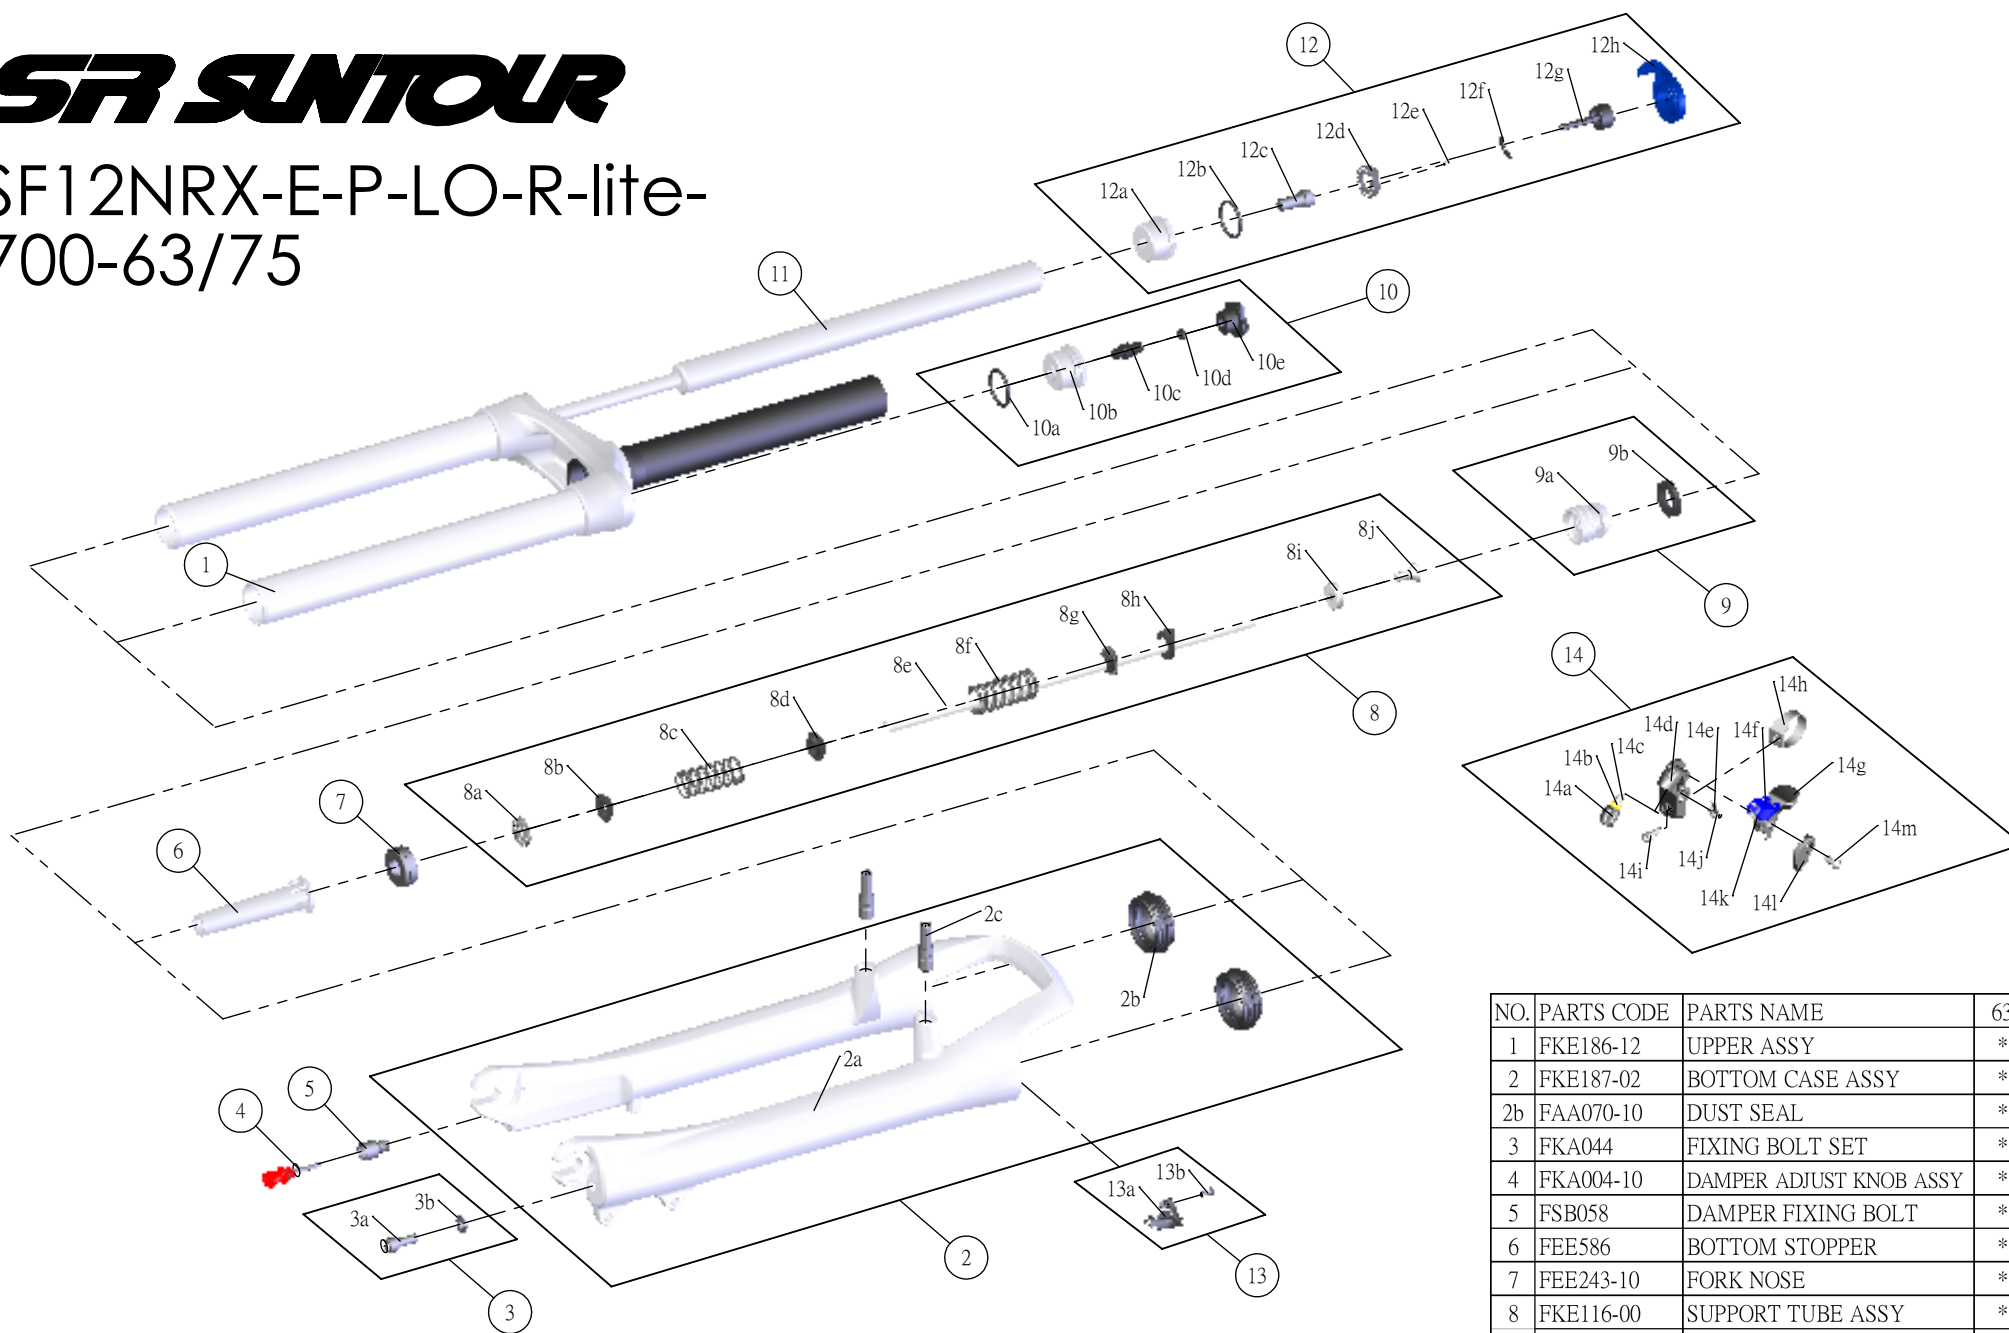

SF SUNTOUR

SF12NRX-E-P-LO-R-lite-
700-63/75

NO.	PARTS CODE	PARTS NAME	63	75	QT
1	FKE186-12	UPPER ASSY	*	*	1
2	FKE187-02	BOTTOM CASE ASSY	*	*	1
2b	FAA070-10	DUST SEAL	*	*	2
3	FKA044	FIXING BOLT SET	*	*	2
4	FKA004-10	DAMPER ADJUST KNOB ASSY	*	*	1
5	FSB058	DAMPER FIXING BOLT	*	*	1
6	FEE586	BOTTOM STOPPER	*	*	1
7	FEE243-10	FORK NOSE	*	*	1
8	FKE116-00	SUPPORT TUBE ASSY	*		1
	FKE116-10	SUPPORT TUBE ASSY		*	1
9	FKA022-10	PISTON UNIT	*	*	1
10	FKE012-10	AIR CAP ASSY	*	*	1
11	FUN043-14	DAMPER UNIT	*	*	1
12	FKE027-74	LO TOP CAP ASSY	*	*	1
13	FKA064	CABLE GUIDE SET	*	*	1
14	SL9SC-RLO	REMOTE LEVER ASSY	*	*	1