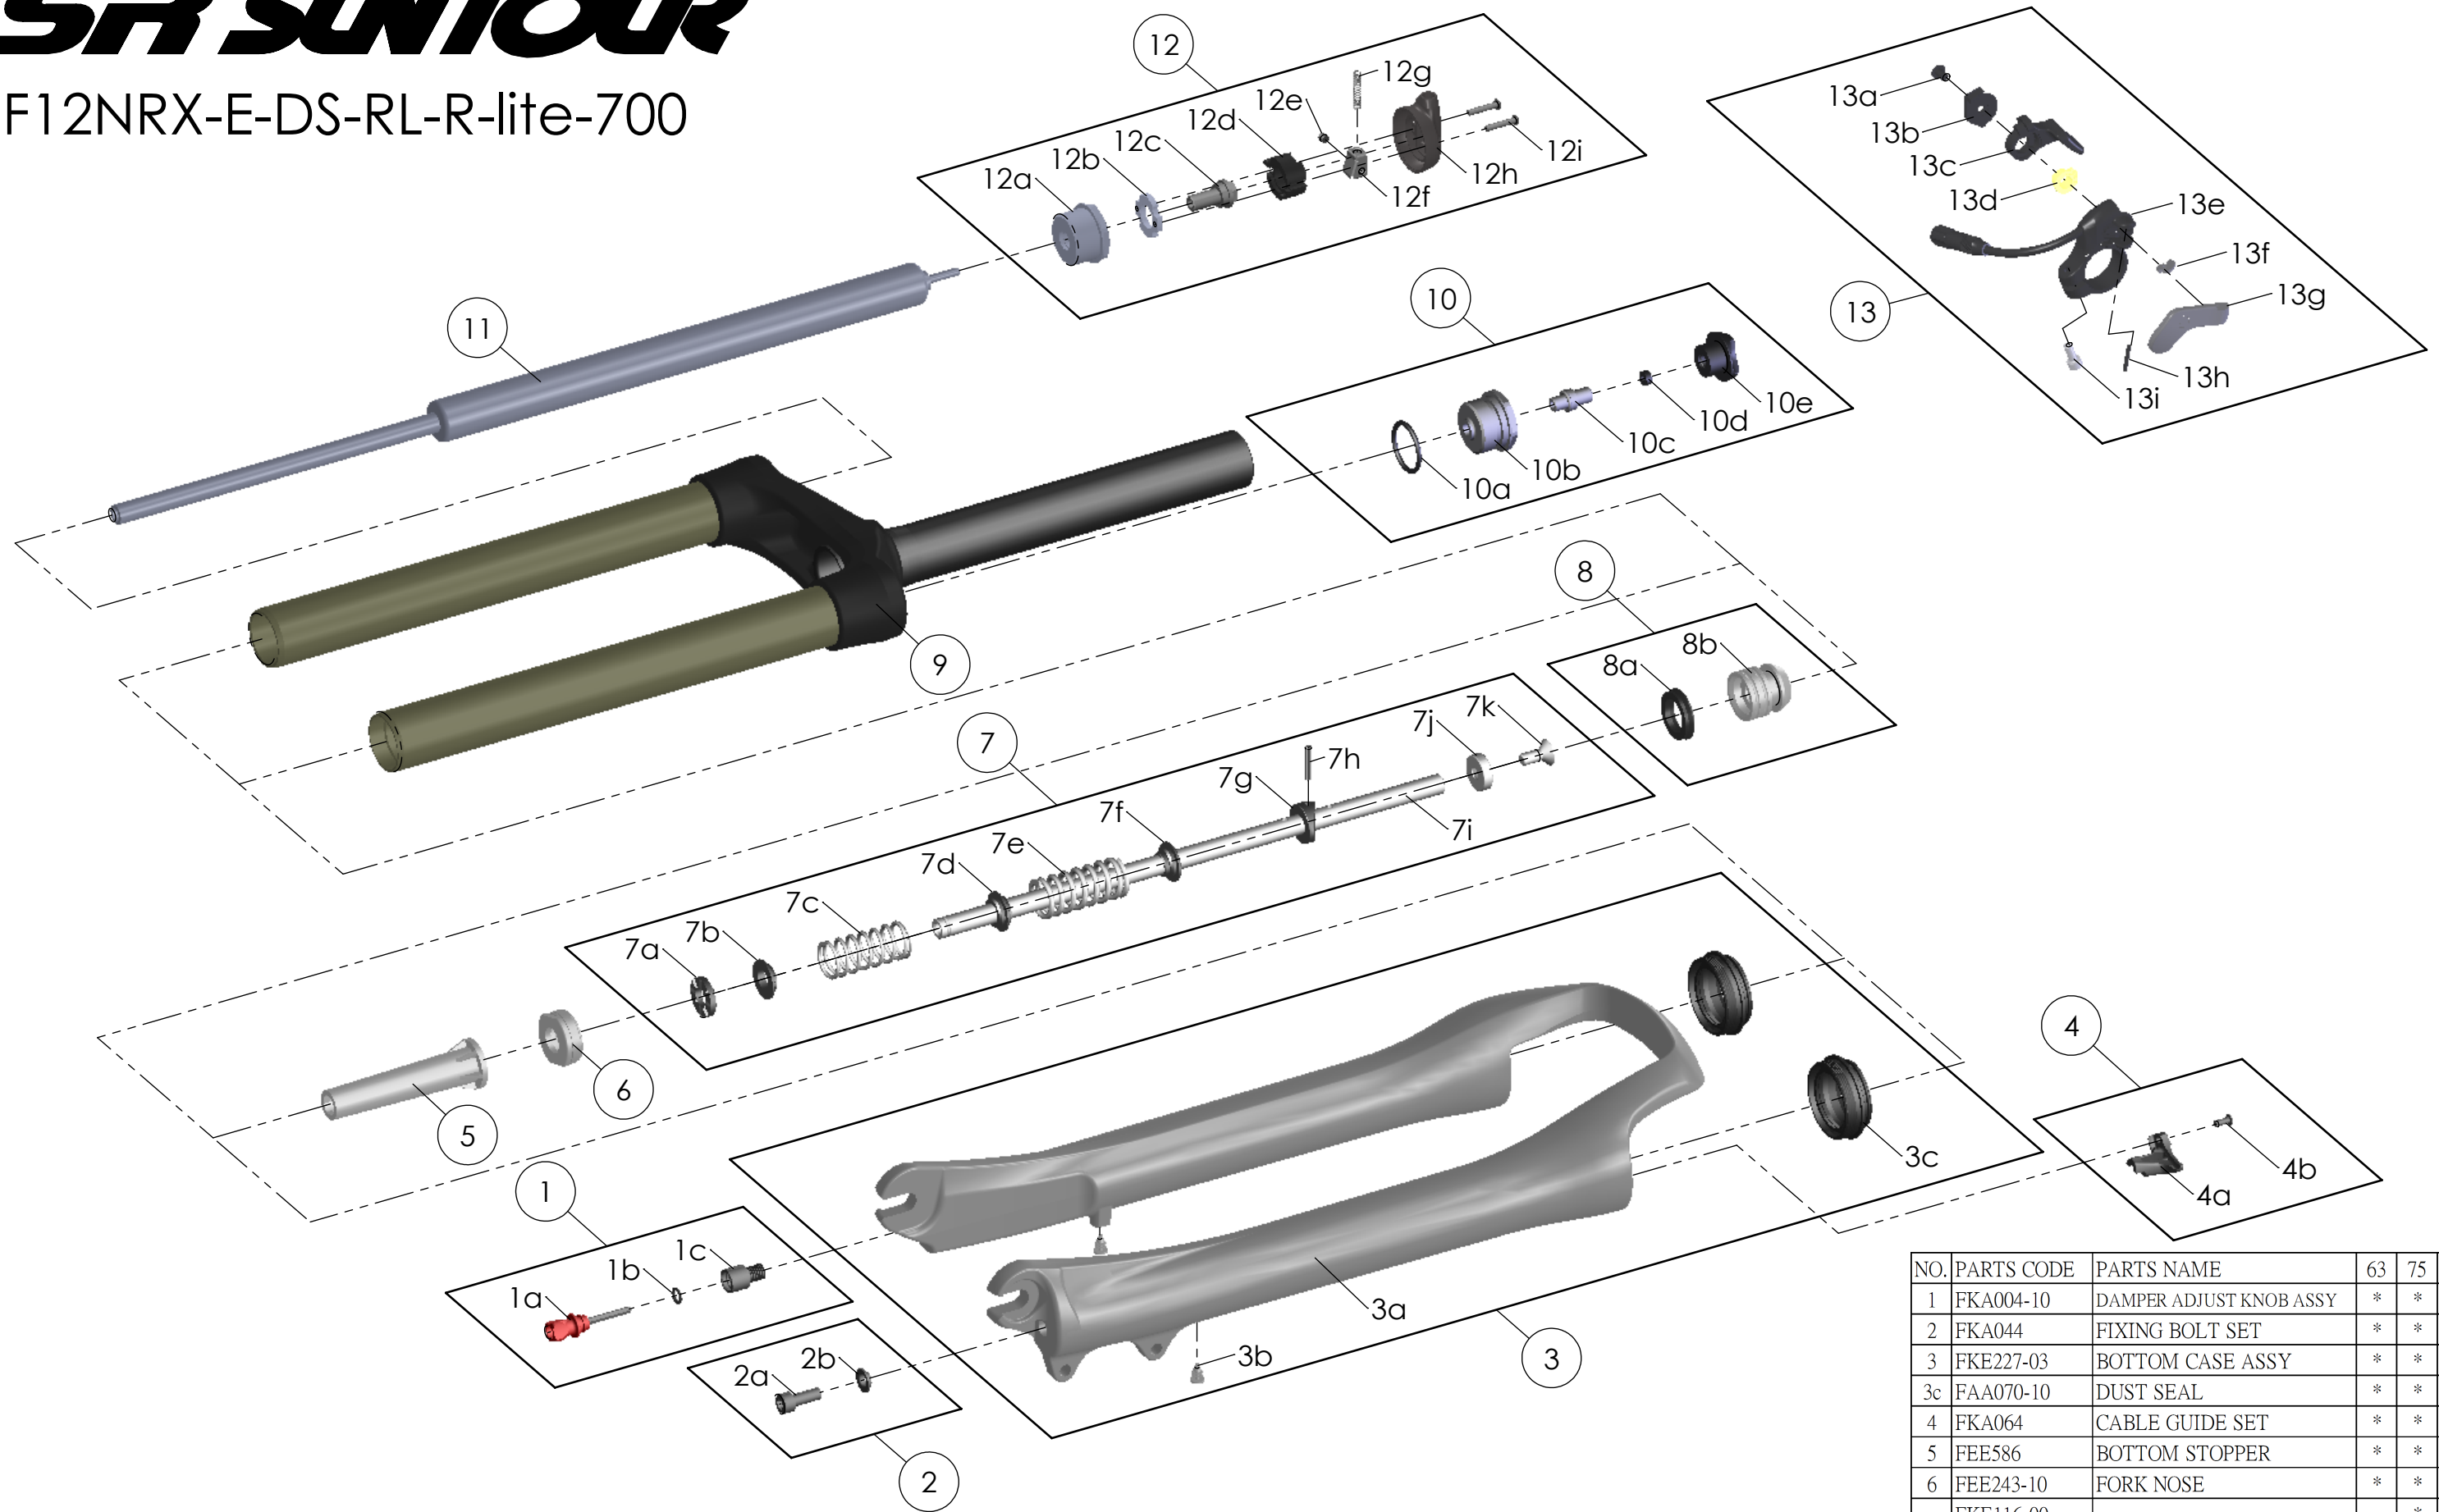

# SF SUNTOUR

SF12NRX-E-DS-RL-R-lite-700

NO.	PARTS CODE	PARTS NAME	63	75	QT
1	FKA004-10	DAMPER ADJUST KNOB ASSY	*	*	1
2	FKA044	FIXING BOLT SET	*	*	1
3	FKE227-03	BOTTOM CASE ASSY	*	*	1
3c	FAA070-10	DUST SEAL	*	*	1
4	FKA064	CABLE GUIDE SET	*	*	1
5	FEE586	BOTTOM STOPPER	*	*	1
6	FEE243-10	FORK NOSE	*	*	1
7	FKE116-00	SUPPORT TUBE ASSY		*	1
	FKE116-10		*		1
8	FKA022-10	PISTON UNIT	*	*	1
9	FKE186-22	UPPER ASSY	*	*	1
10	FKE012-10	AIR CAP ASSY	*	*	1
11	FUN071-20	RL-R UNIT	*	*	1
12	FKE310-40	RL COVER ASSY	*	*	1
13	SL12SC-RLO	REMOTE LEVER ASSY	*	*	1