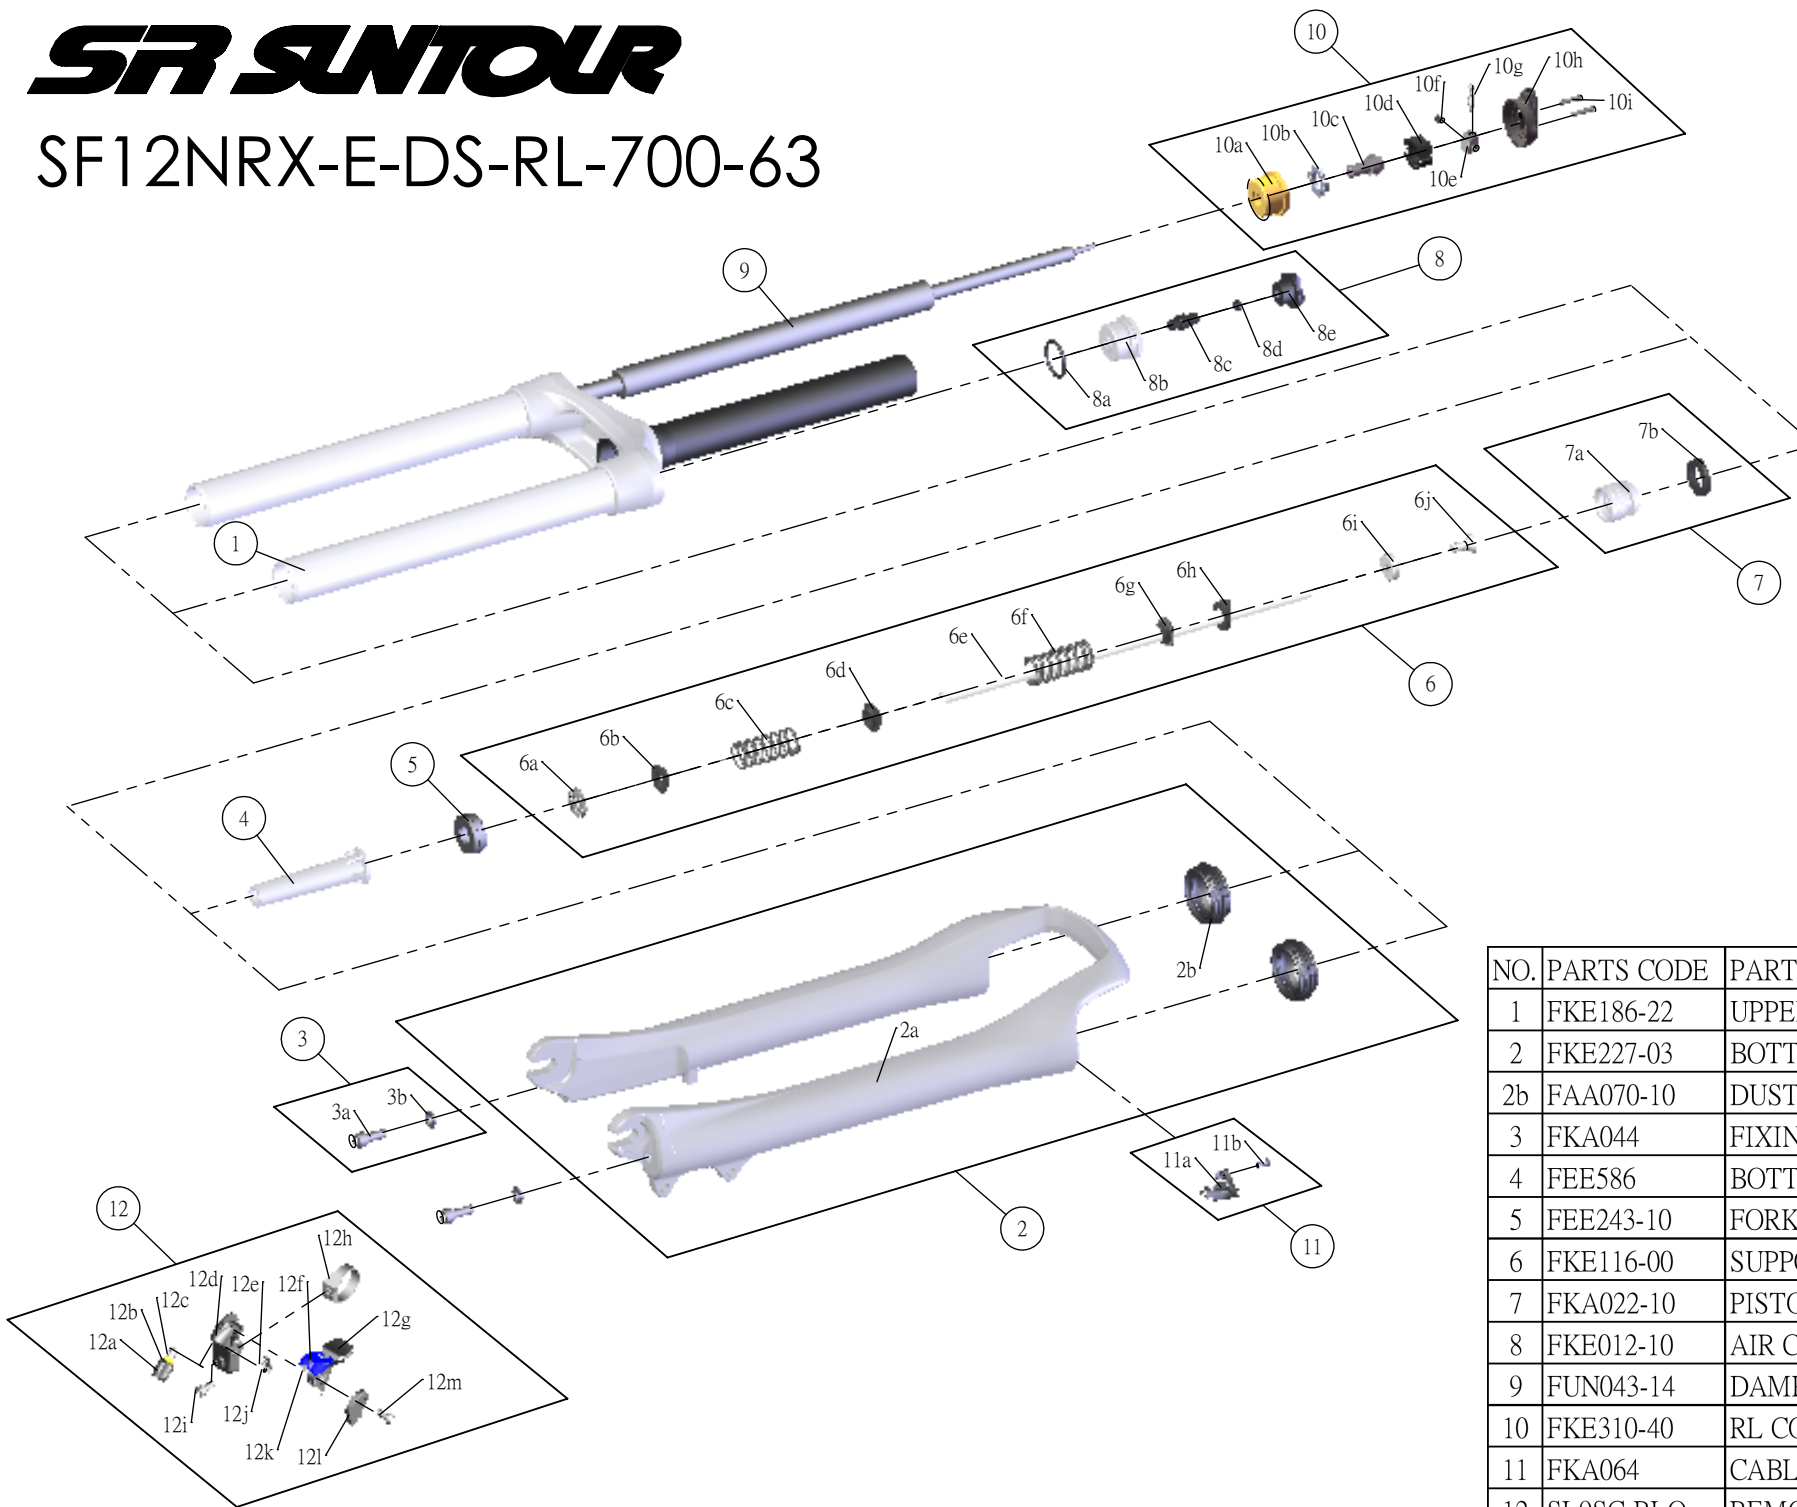

## SF12NRX-E-DS-RL-700-63

NO.	PARTS CODE	PARTS NAME	63	QT
1	FKE186-22	UPPER ASSY	*	1
2	FKE227-03	BOTTOM CASE ASSY	*	1
2b	FAA070-10	DUST SEAL	*	2
3	FKA044	FIXING BOLT SET	*	2
4	FEE586	BOTTOM STOPPER	*	1
5	FEE243-10	FORK NOSE	*	1
6	FKE116-00	SUPPORT TUBE ASSY	*	1
7	FKA022-10	PISTON UNIT	*	1
8	FKE012-10	AIR CAP ASSY	*	1
9	FUN043-14	DAMPER UNIT	*	1
10	FKE310-40	RL COVER ASSY	*	1
11	FKA064	CABLE GUIDE SET	*	1
12	SL9SC-RLO	REMOTE LEVER ASSY	*	1