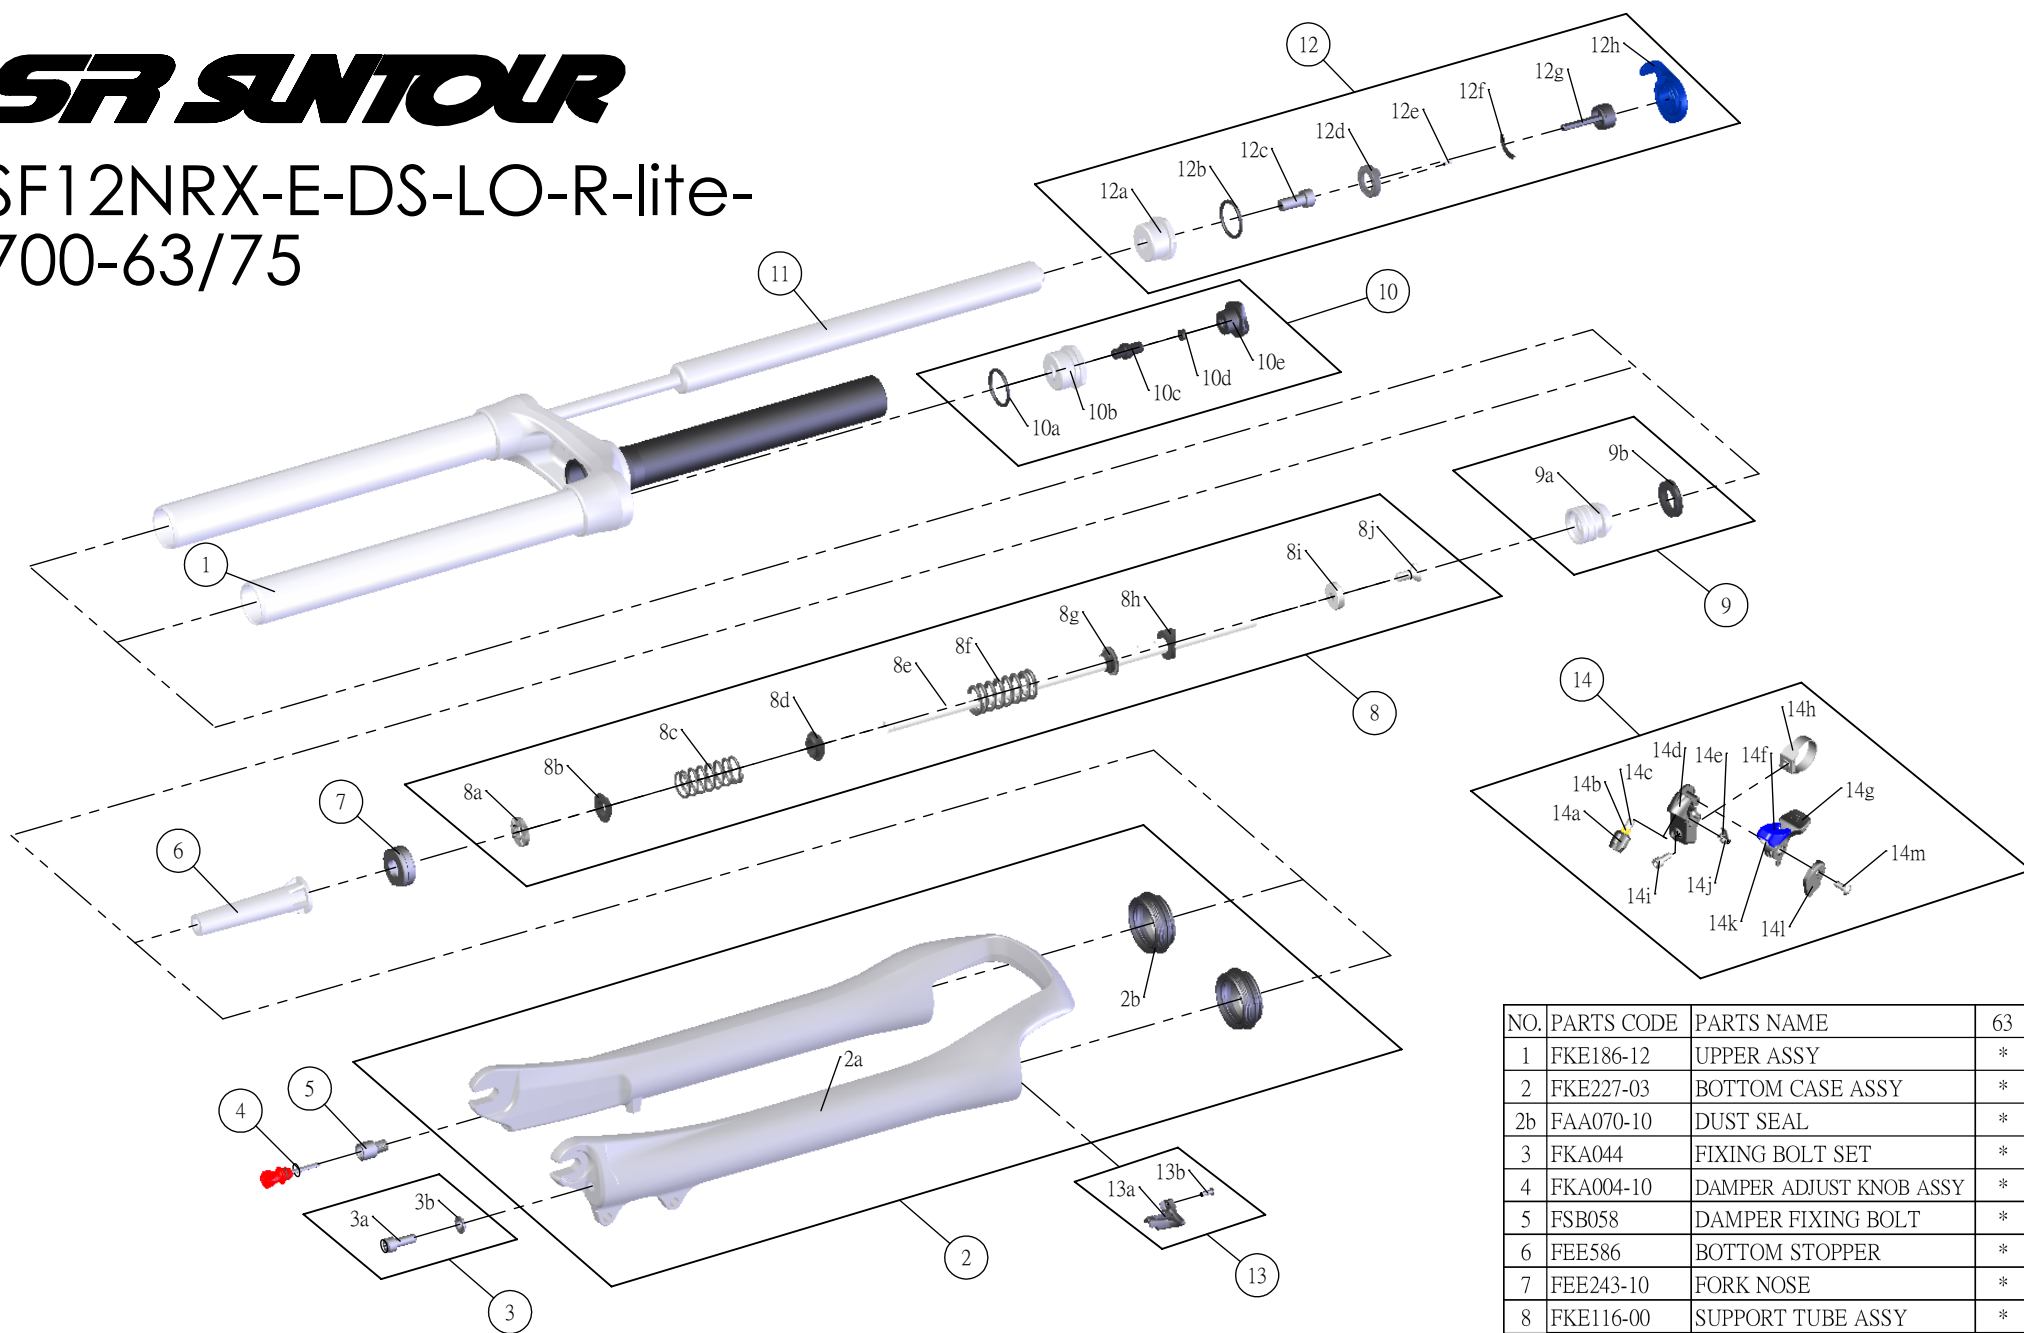

# SF SUNTOUR

SF12NRX-E-DS-LO-R-lite-  
700-63/75

NO.	PARTS CODE	PARTS NAME	63	75	QT
1	FKE186-12	UPPER ASSY	*	*	1
2	FKE227-03	BOTTOM CASE ASSY	*	*	1
2b	FAA070-10	DUST SEAL	*	*	2
3	FKA044	FIXING BOLT SET	*	*	2
4	FKA004-10	DAMPER ADJUST KNOB ASSY	*	*	1
5	FSB058	DAMPER FIXING BOLT	*	*	1
6	FEE586	BOTTOM STOPPER	*	*	1
7	FEE243-10	FORK NOSE	*	*	1
8	FKE116-00	SUPPORT TUBE ASSY	*		1
	FKE116-10	SUPPORT TUBE ASSY		*	1
9	FKA022-10	PISTON UNIT	*	*	1
10	FKE012-10	AIR CAP ASSY	*	*	1
11	FUN043-14	DAMPER UNIT	*	*	1
12	FKE027-74	LO TOP CAP ASSY	*	*	1
13	FKA064	CABLE GUIDE SET	*	*	1
14	SL9SC-RLO	REMOTE LEVER ASSY	*	*	1