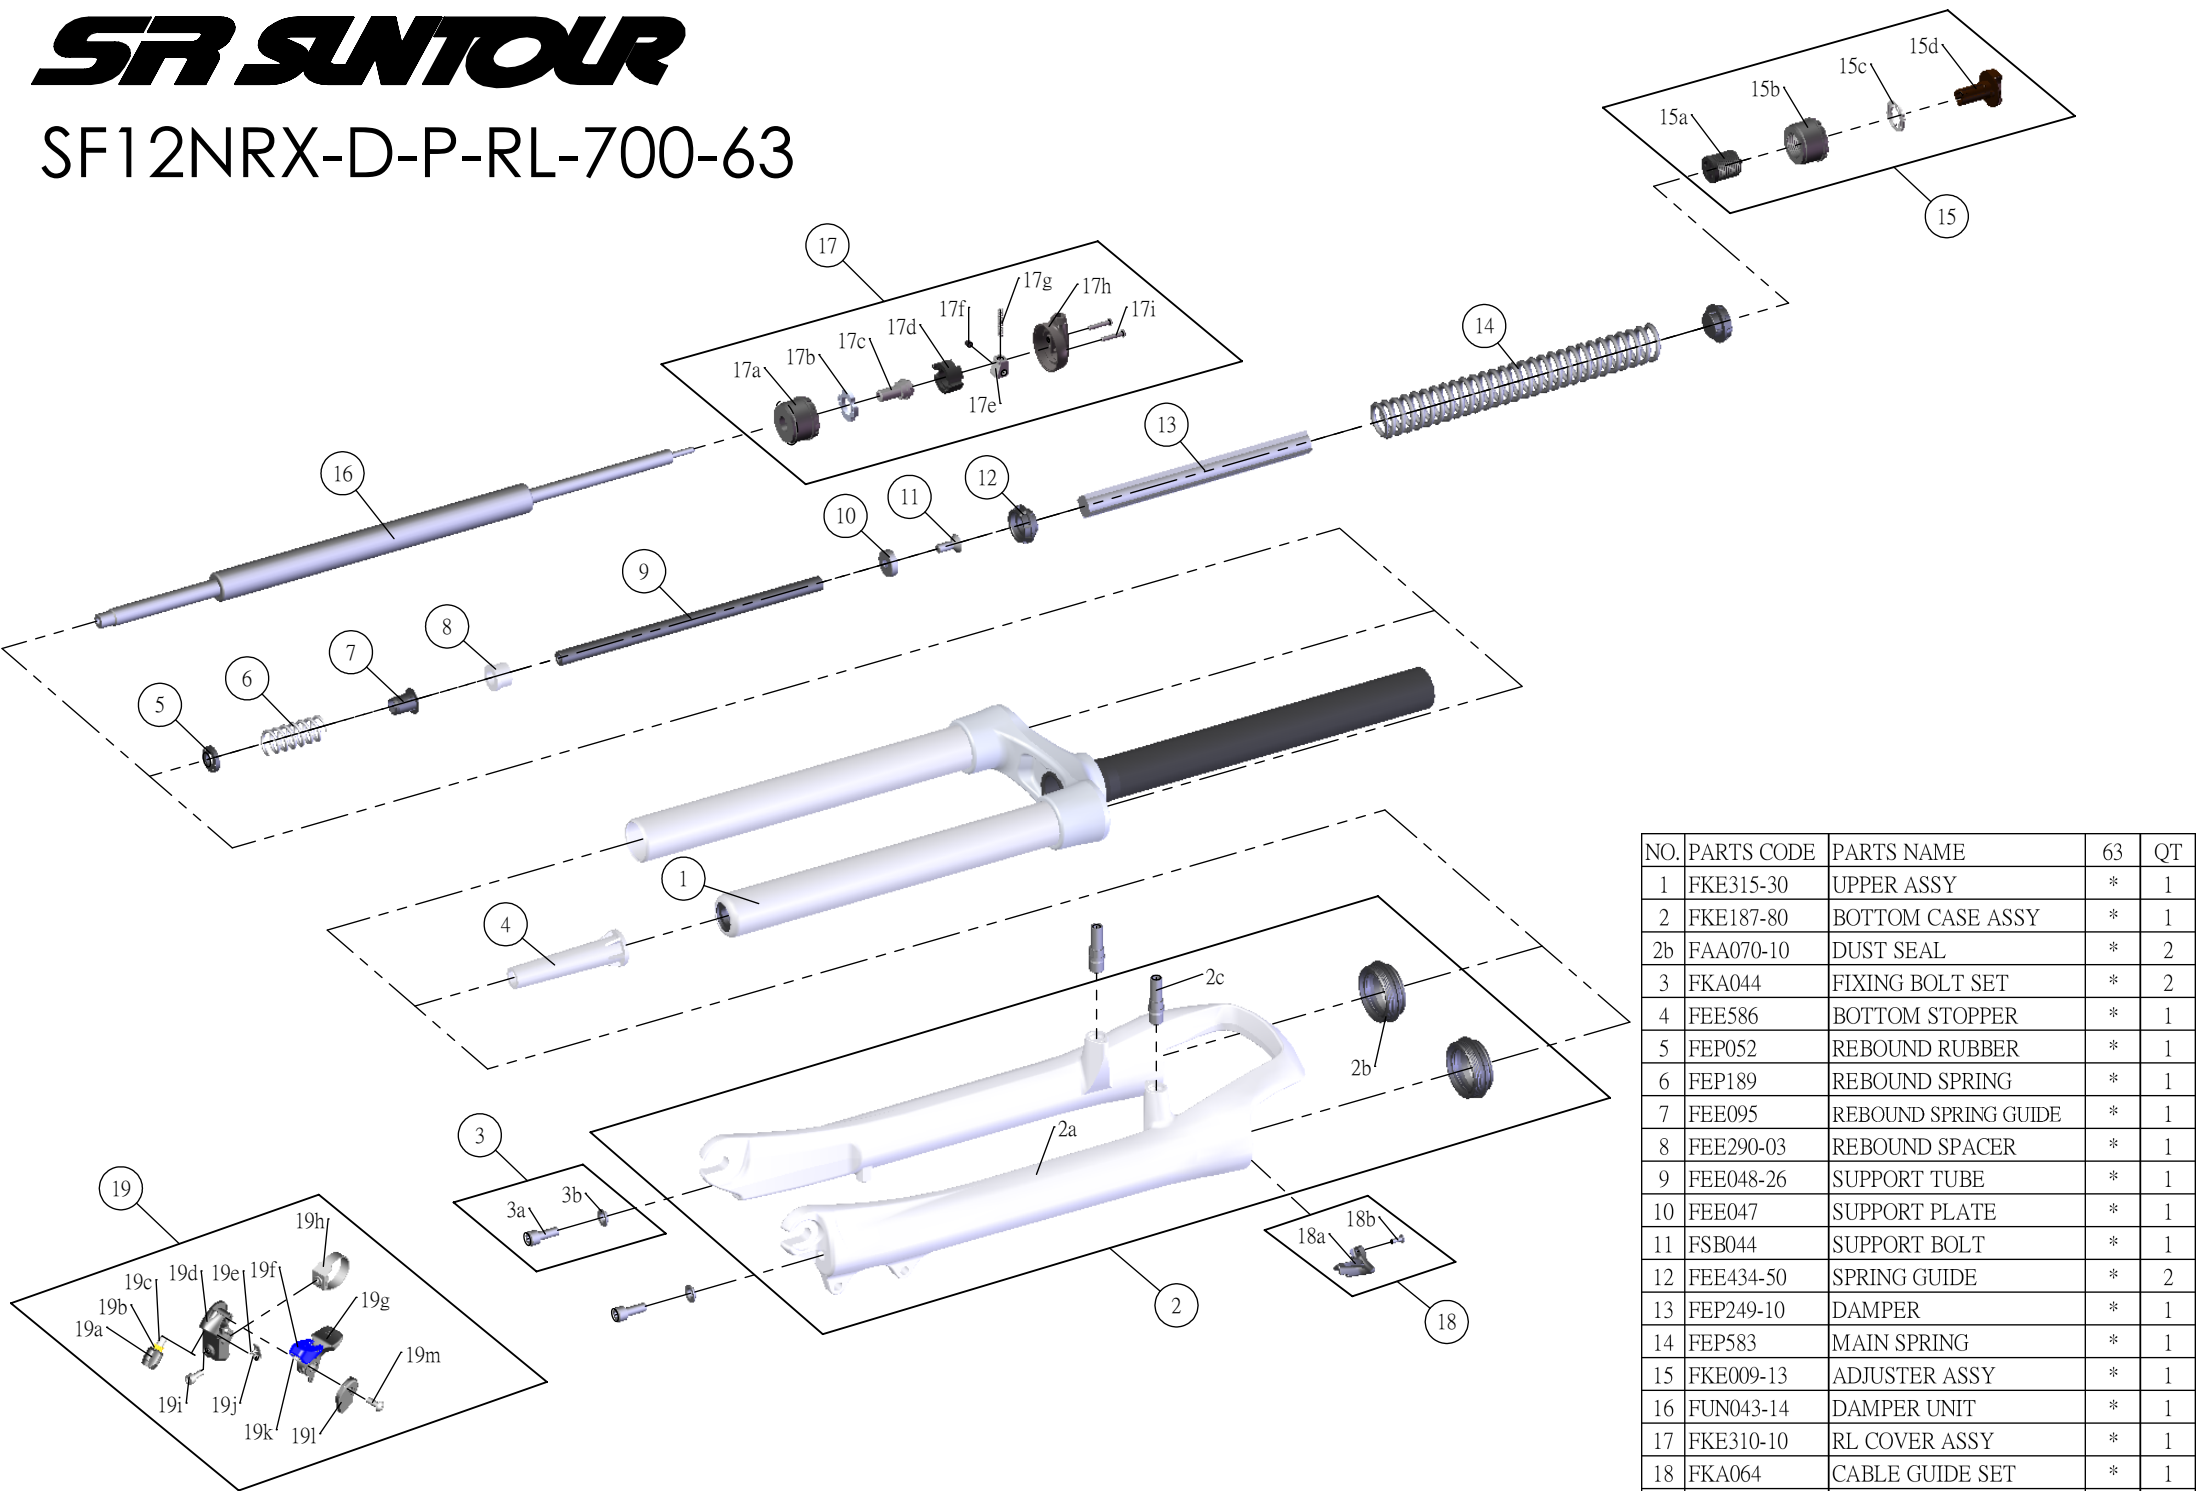

SF SUNTOUR

SF12NRX-D-P-RL-700-63

NO.	PARTS CODE	PARTS NAME	63	QT
1	FKE315-30	UPPER ASSY	*	1
2	FKE187-80	BOTTOM CASE ASSY	*	1
2b	FAA070-10	DUST SEAL	*	2
3	FKA044	FIXING BOLT SET	*	2
4	FEE586	BOTTOM STOPPER	*	1
5	FEP052	REBOUND RUBBER	*	1
6	FEP189	REBOUND SPRING	*	1
7	FEE095	REBOUND SPRING GUIDE	*	1
8	FEE290-03	REBOUND SPACER	*	1
9	FEE048-26	SUPPORT TUBE	*	1
10	FEE047	SUPPORT PLATE	*	1
11	FSB044	SUPPORT BOLT	*	1
12	FEE434-50	SPRING GUIDE	*	2
13	FEP249-10	DAMPER	*	1
14	FEP583	MAIN SPRING	*	1
15	FKE009-13	ADJUSTER ASSY	*	1
16	FUN043-14	DAMPER UNIT	*	1
17	FKE310-10	RL COVER ASSY	*	1
18	FKA064	CABLE GUIDE SET	*	1
19	SL9SC-RLO	REMOTE LEVER ASSY	*	1