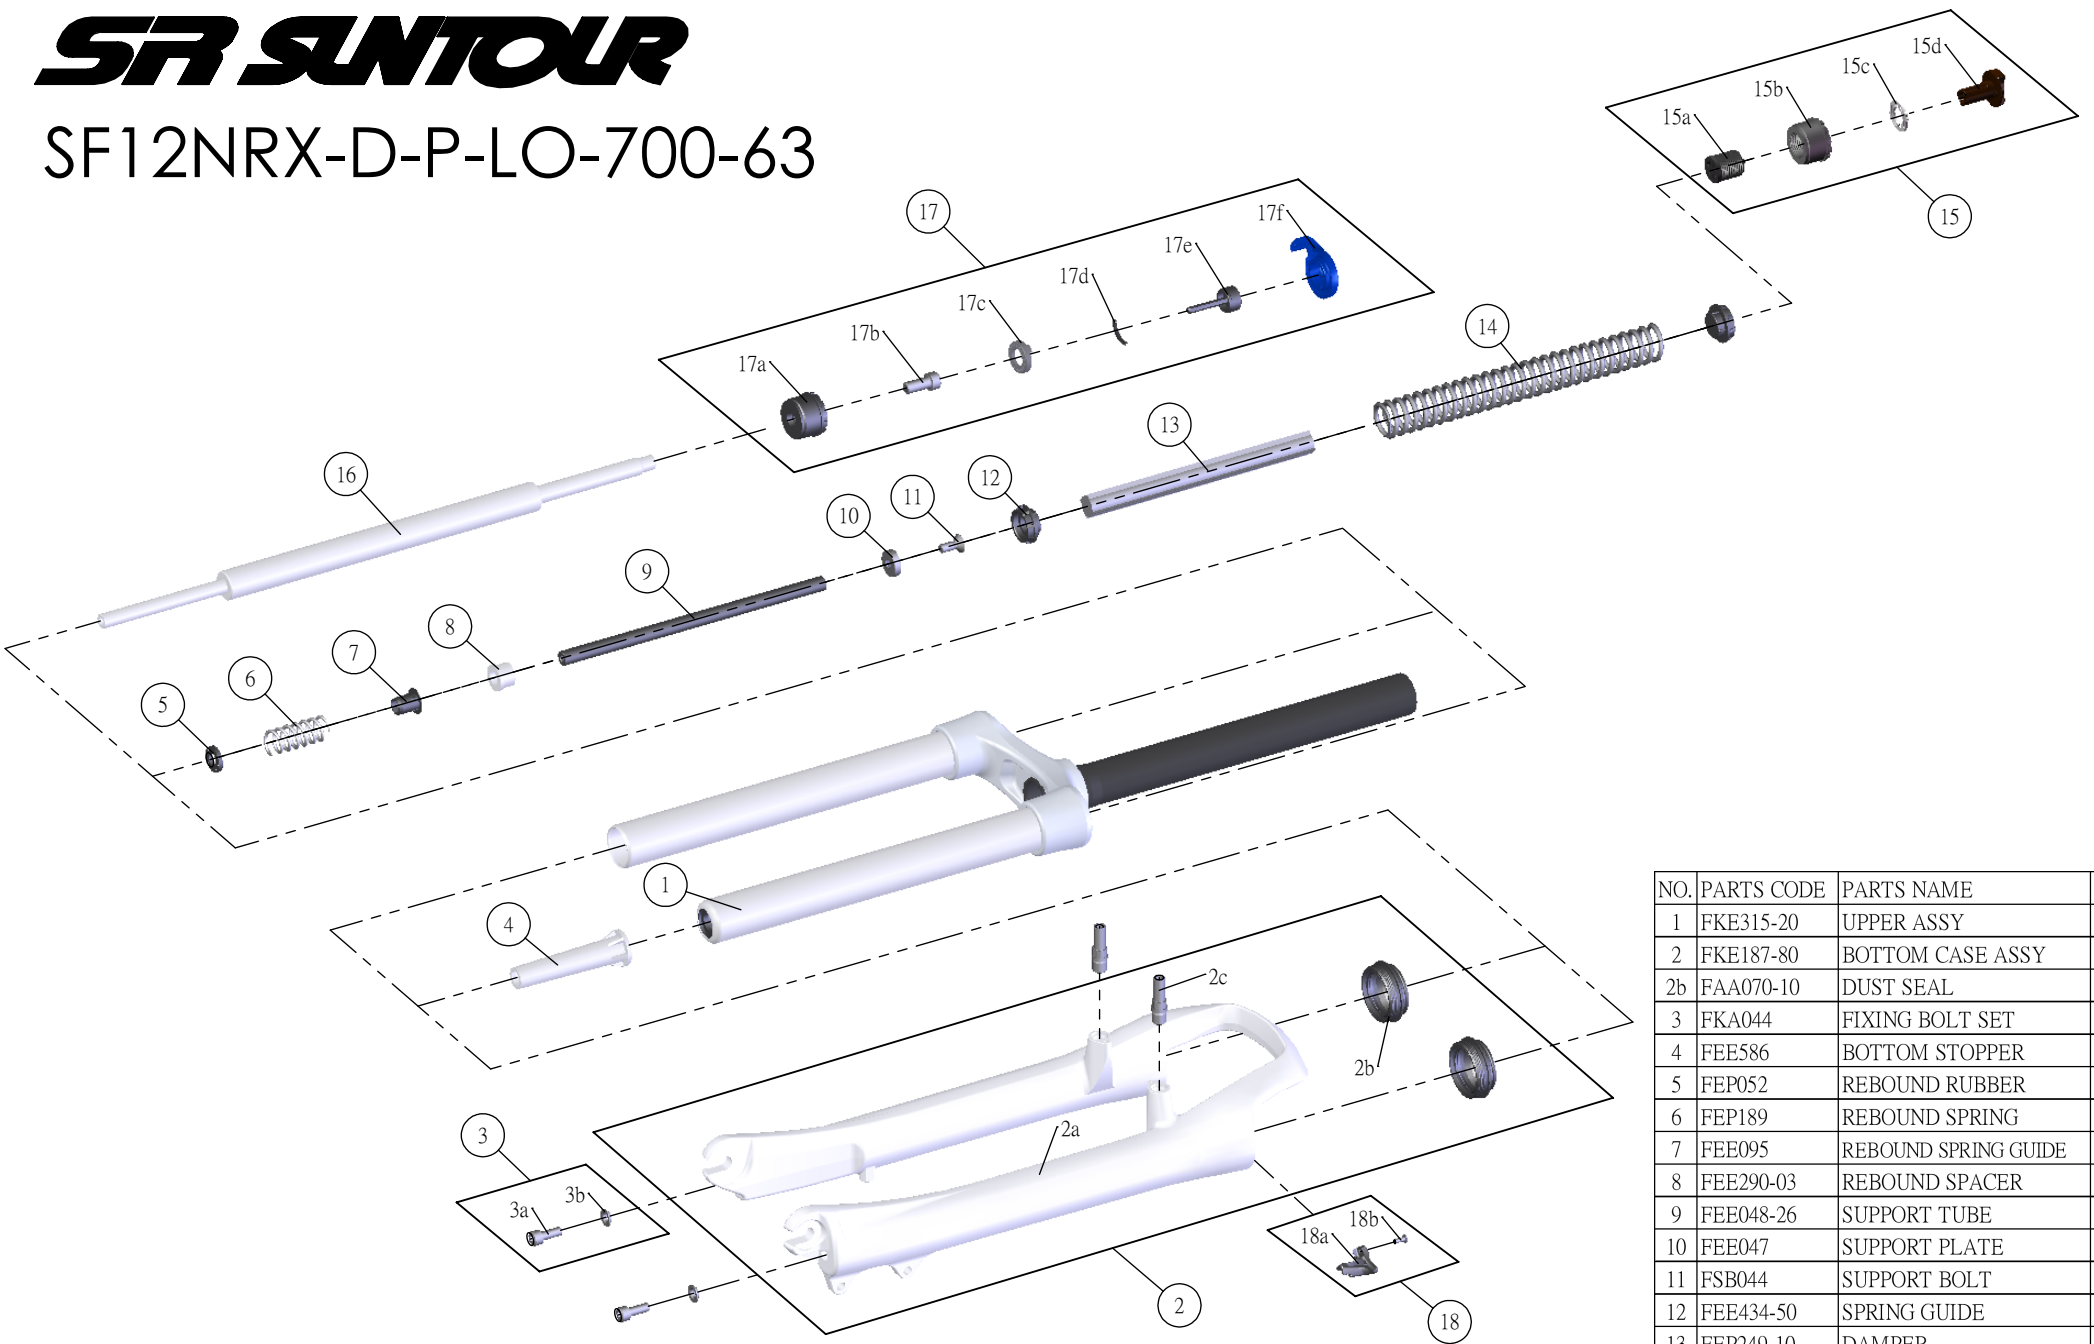

SUNTOUR

SF12NRX-D-P-LO-700-63

NO.	PARTS CODE	PARTS NAME	63	QT
1	FKE315-20	UPPER ASSY	*	1
2	FKE187-80	BOTTOM CASE ASSY	*	1
2b	FAA070-10	DUST SEAL	*	2
3	FKA044	FIXING BOLT SET	*	2
4	FEE586	BOTTOM STOPPER	*	1
5	FEP052	REBOUND RUBBER	*	1
6	FEP189	REBOUND SPRING	*	1
7	FEE095	REBOUND SPRING GUIDE	*	1
8	FEE290-03	REBOUND SPACER	*	1
9	FEE048-26	SUPPORT TUBE	*	1
10	FEE047	SUPPORT PLATE	*	1
11	FSB044	SUPPORT BOLT	*	1
12	FEE434-50	SPRING GUIDE	*	2
13	FEP249-10	DAMPER	*	1
14	FEP583	MAIN SPRING	*	1
15	FKE009-13	ADJUSTER ASSY	*	1
16	FUN027-14	DAMPER UNIT	*	1
17	FKE027-49	LO TOP CAP ASSY	*	1
18	FKA064	CABLE GUIDE SET	*	1