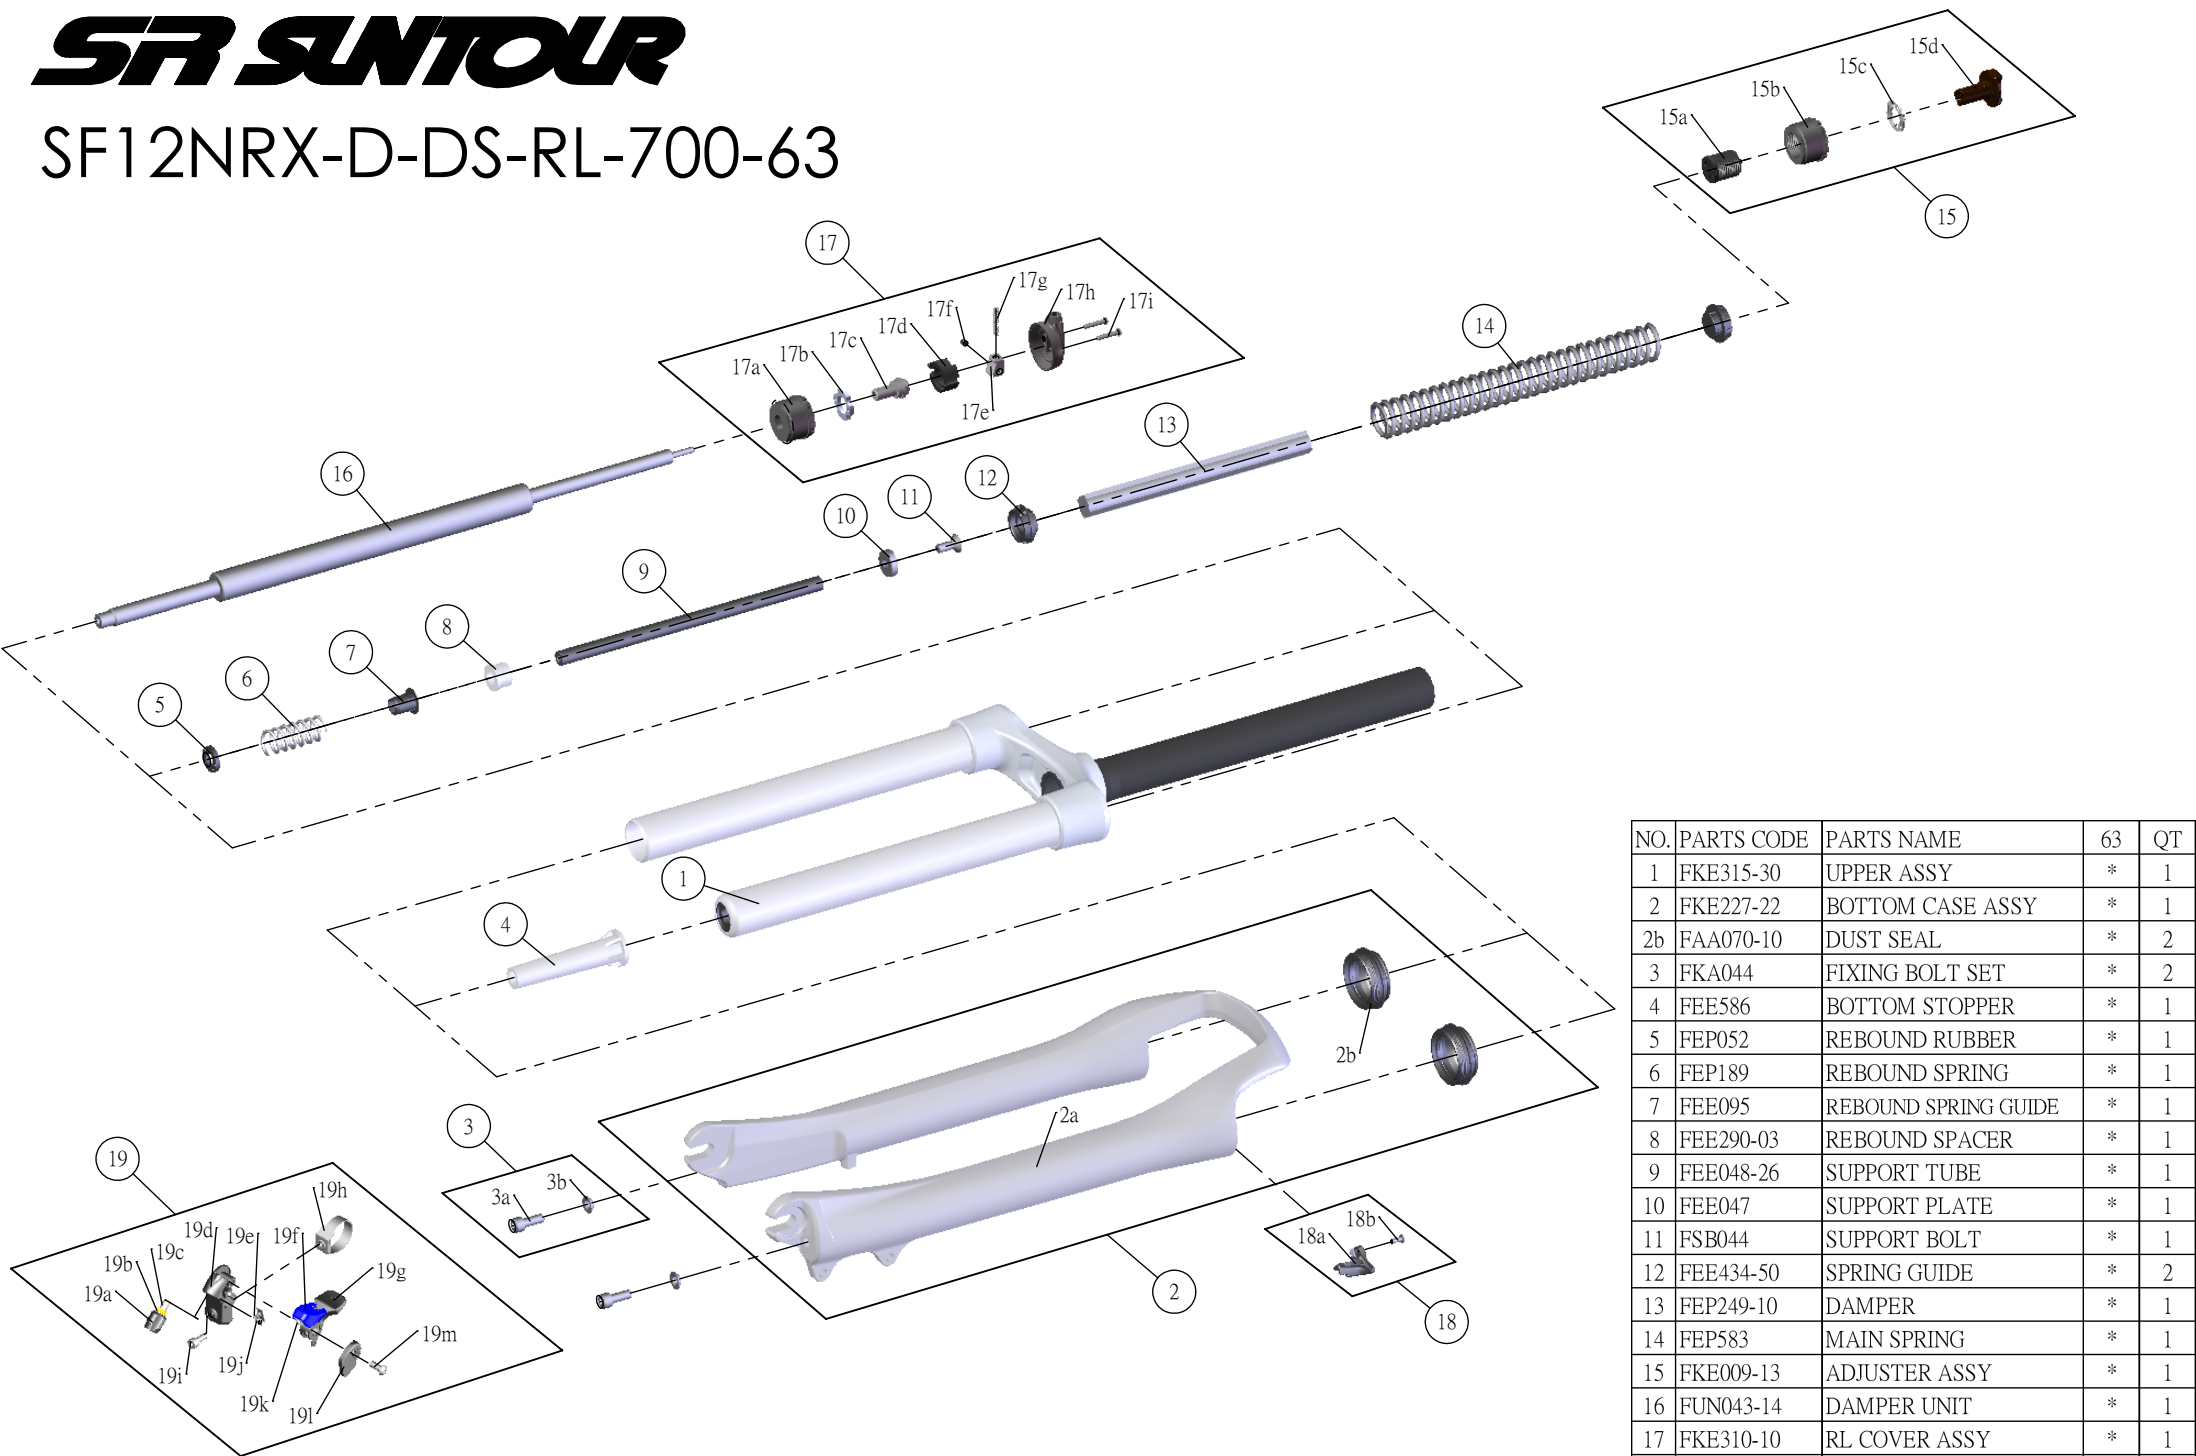

## SF12NRX-D-DS-RL-700-63

NO.	PARTS CODE	PARTS NAME	63	QT
1	FKE315-30	UPPER ASSY	*	1
2	FKE227-22	BOTTOM CASE ASSY	*	1
2b	FAA070-10	DUST SEAL	*	2
3	FKA044	FIXING BOLT SET	*	2
4	FEE586	BOTTOM STOPPER	*	1
5	FEP052	REBOUND RUBBER	*	1
6	FEP189	REBOUND SPRING	*	1
7	FEE095	REBOUND SPRING GUIDE	*	1
8	FEE290-03	REBOUND SPACER	*	1
9	FEE048-26	SUPPORT TUBE	*	1
10	FEE047	SUPPORT PLATE	*	1
11	FSB044	SUPPORT BOLT	*	1
12	FEE434-50	SPRING GUIDE	*	2
13	FEP249-10	DAMPER	*	1
14	FEP583	MAIN SPRING	*	1
15	FKE009-13	ADJUSTER ASSY	*	1
16	FUN043-14	DAMPER UNIT	*	1
17	FKE310-10	RL COVER ASSY	*	1
18	FKA064	CABLE GUIDE SET	*	1
19	SL9SC-RLO	REMOTE LEVER ASSY	*	1