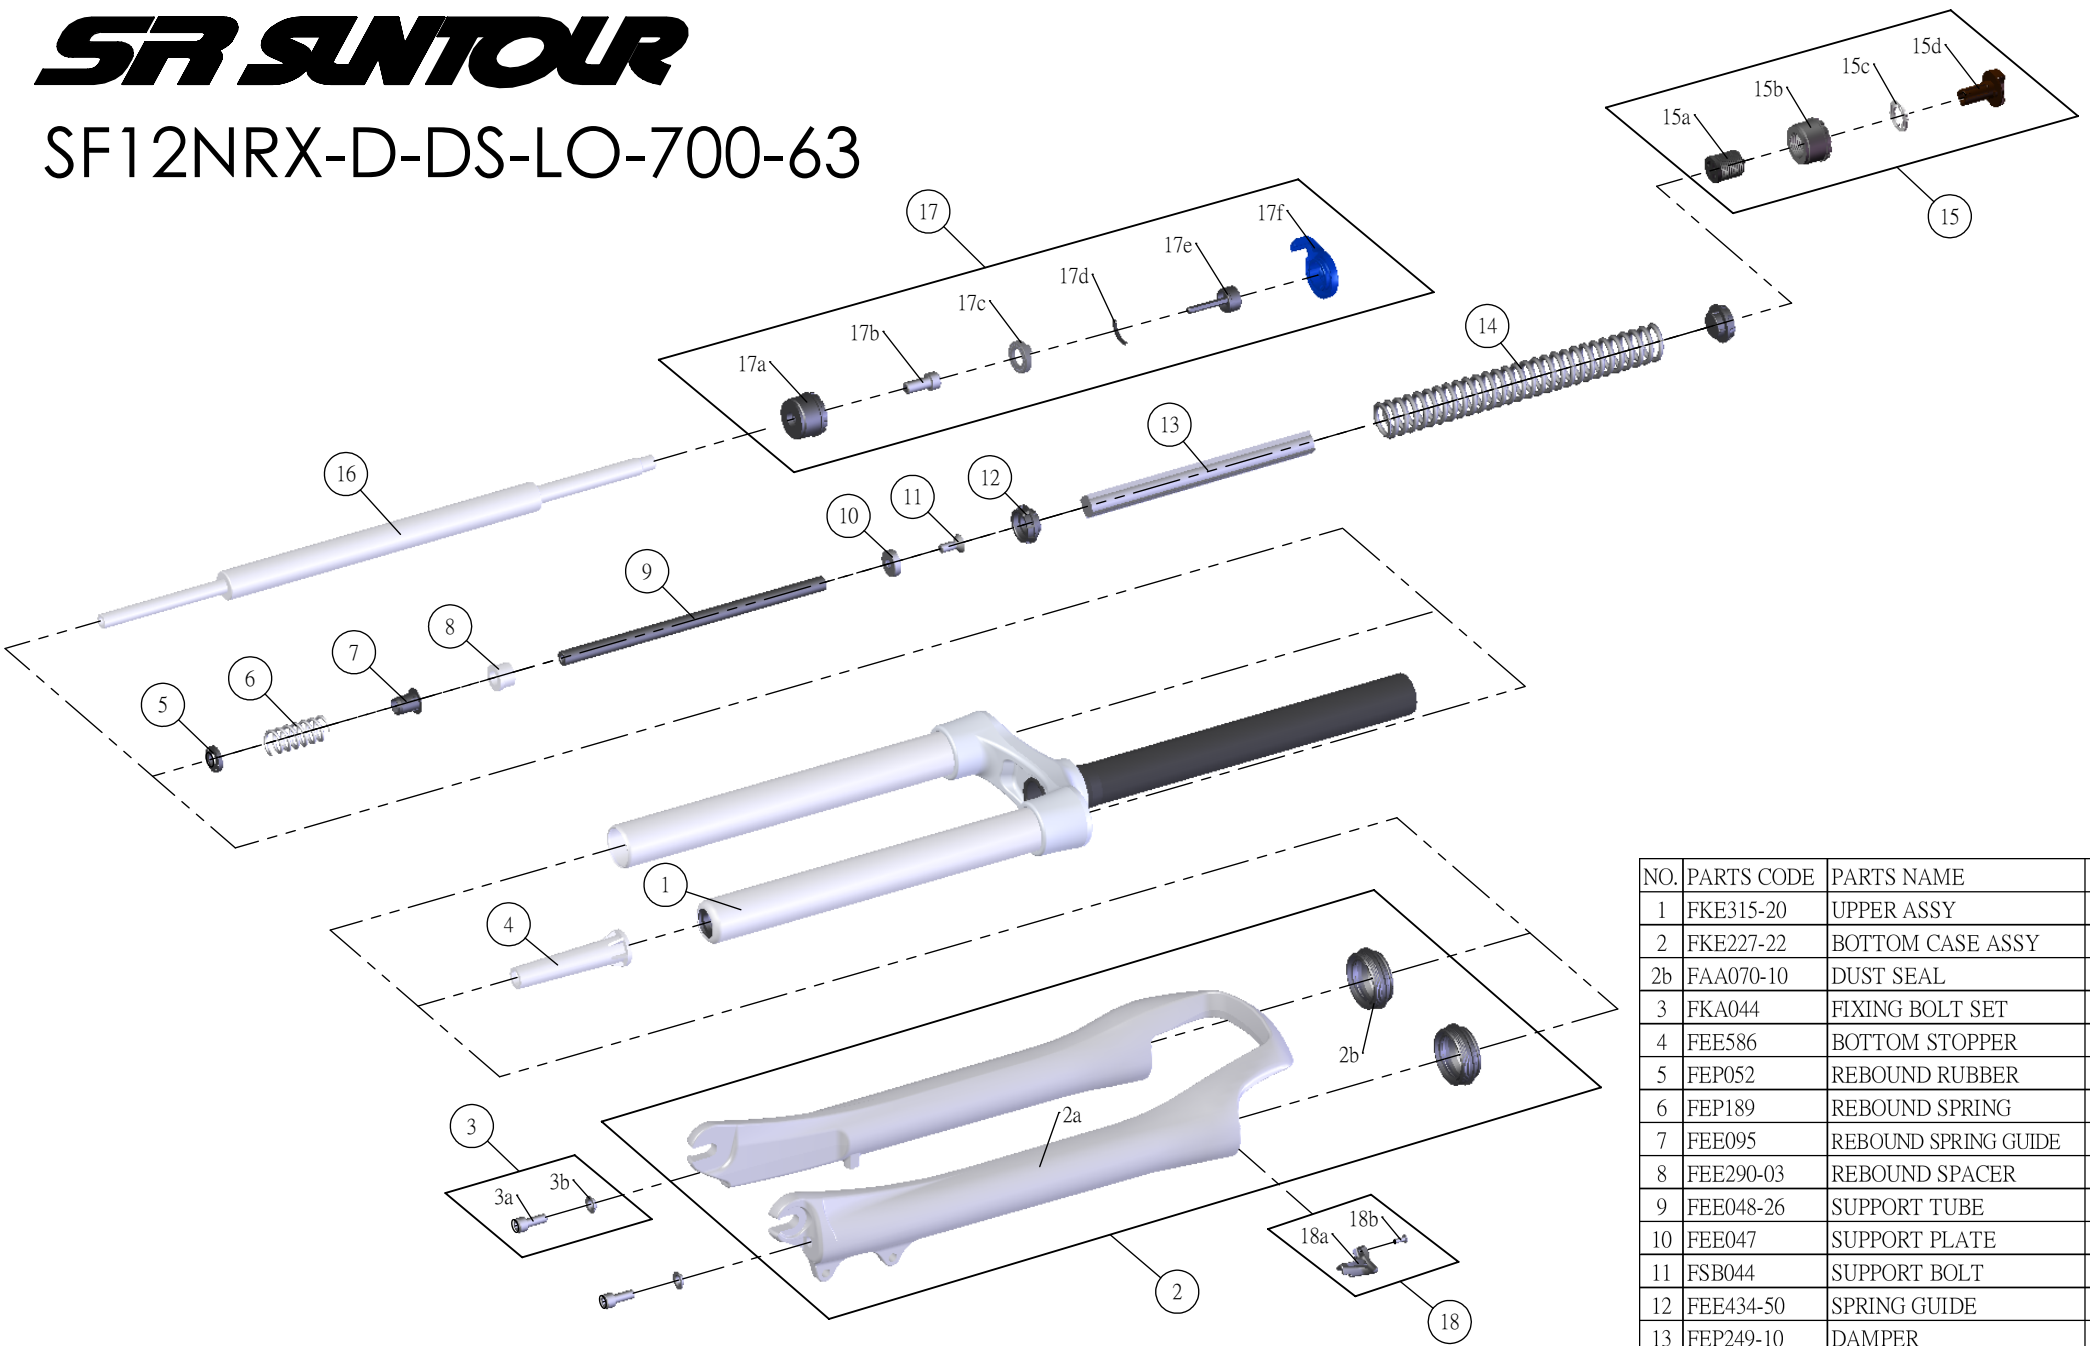

SUNTOUR

SF12NRX-D-DS-LO-700-63

NO.	PARTS CODE	PARTS NAME	63	QT
1	FKE315-20	UPPER ASSY	*	1
2	FKE227-22	BOTTOM CASE ASSY	*	1
2b	FAA070-10	DUST SEAL	*	2
3	FKA044	FIXING BOLT SET	*	2
4	FEE586	BOTTOM STOPPER	*	1
5	FEP052	REBOUND RUBBER	*	1
6	FEP189	REBOUND SPRING	*	1
7	FEE095	REBOUND SPRING GUIDE	*	1
8	FEE290-03	REBOUND SPACER	*	1
9	FEE048-26	SUPPORT TUBE	*	1
10	FEE047	SUPPORT PLATE	*	1
11	FSB044	SUPPORT BOLT	*	1
12	FEE434-50	SPRING GUIDE	*	2
13	FEP249-10	DAMPER	*	1
14	FEP583	MAIN SPRING	*	1
15	FKE009-13	ADJUSTER ASSY	*	1
16	FUN027-14	DAMPER UNIT	*	1
17	FKE027-49	LO TOP CAP ASSY	*	1
18	FKA064	CABLE GUIDE SET	*	1