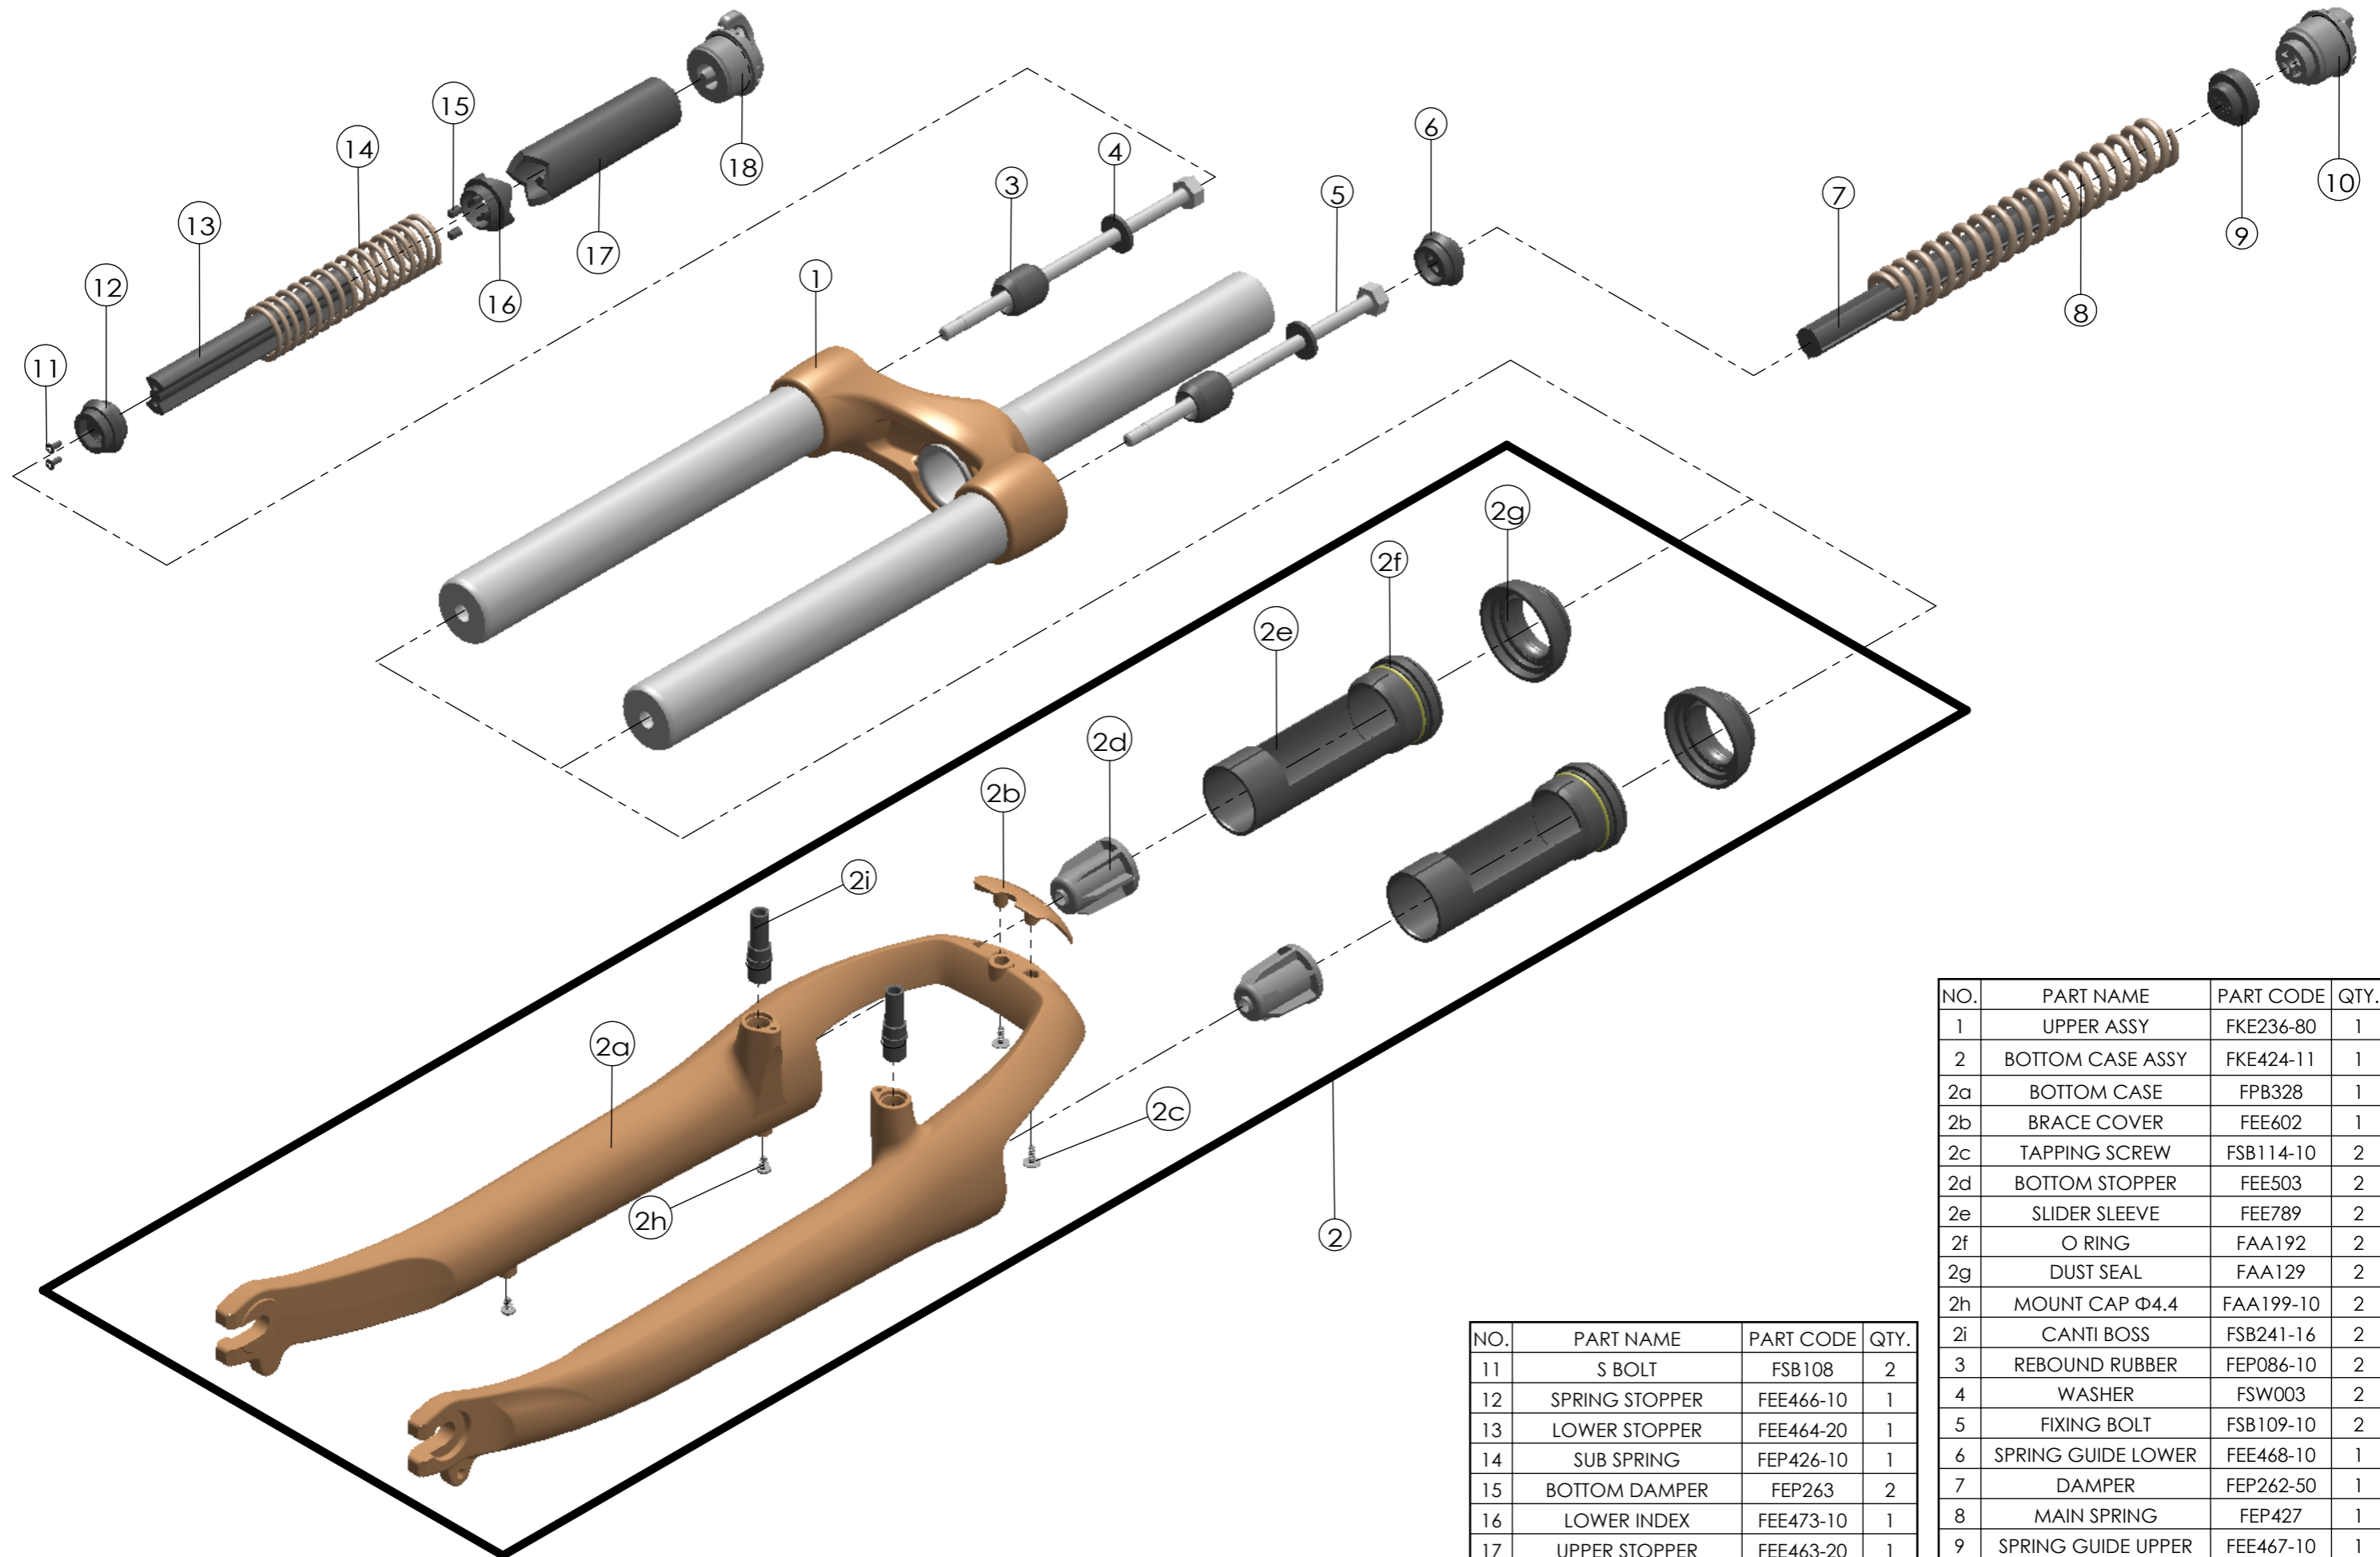

SUNTOUR

SF12-CR8V-V4-P-MLO-700C-50

NO.	PART NAME	PART CODE	QTY.
11	S BOLT	FSB108	2
12	SPRING STOPPER	FEE466-10	1
13	LOWER STOPPER	FEE464-20	1
14	SUB SPRING	FEP426-10	1
15	BOTTOM DAMPER	FEP263	2
16	LOWER INDEX	FEE473-10	1
17	UPPER STOPPER	FEE463-20	1
18	MLO TOP CAP ASSY	FKE078-03	1

NO.	PART NAME	PART CODE	QTY.
1	UPPER ASSY	FKE236-80	1
2	BOTTOM CASE ASSY	FKE424-11	1
2a	BOTTOM CASE	FPB328	1
2b	BRACE COVER	FEE602	1
2c	TAPPING SCREW	FSB114-10	2
2d	BOTTOM STOPPER	FEE503	2
2e	SLIDER SLEEVE	FEE789	2
2f	O RING	FAA192	2
2g	DUST SEAL	FAA129	2
2h	MOUNT CAP Φ 4.4	FAA199-10	2
2i	CANTI BOSS	FSB241-16	2
3	REBOUND RUBBER	FEP086-10	2
4	WASHER	FSW003	2
5	FIXING BOLT	FSB109-10	2
6	SPRING GUIDE LOWER	FEE468-10	1
7	DAMPER	FEP262-50	1
8	MAIN SPRING	FEP427	1
9	SPRING GUIDE UPPER	FEE467-10	1
10	CONTROL ADJUST SYSTEM	FKE008-11	1