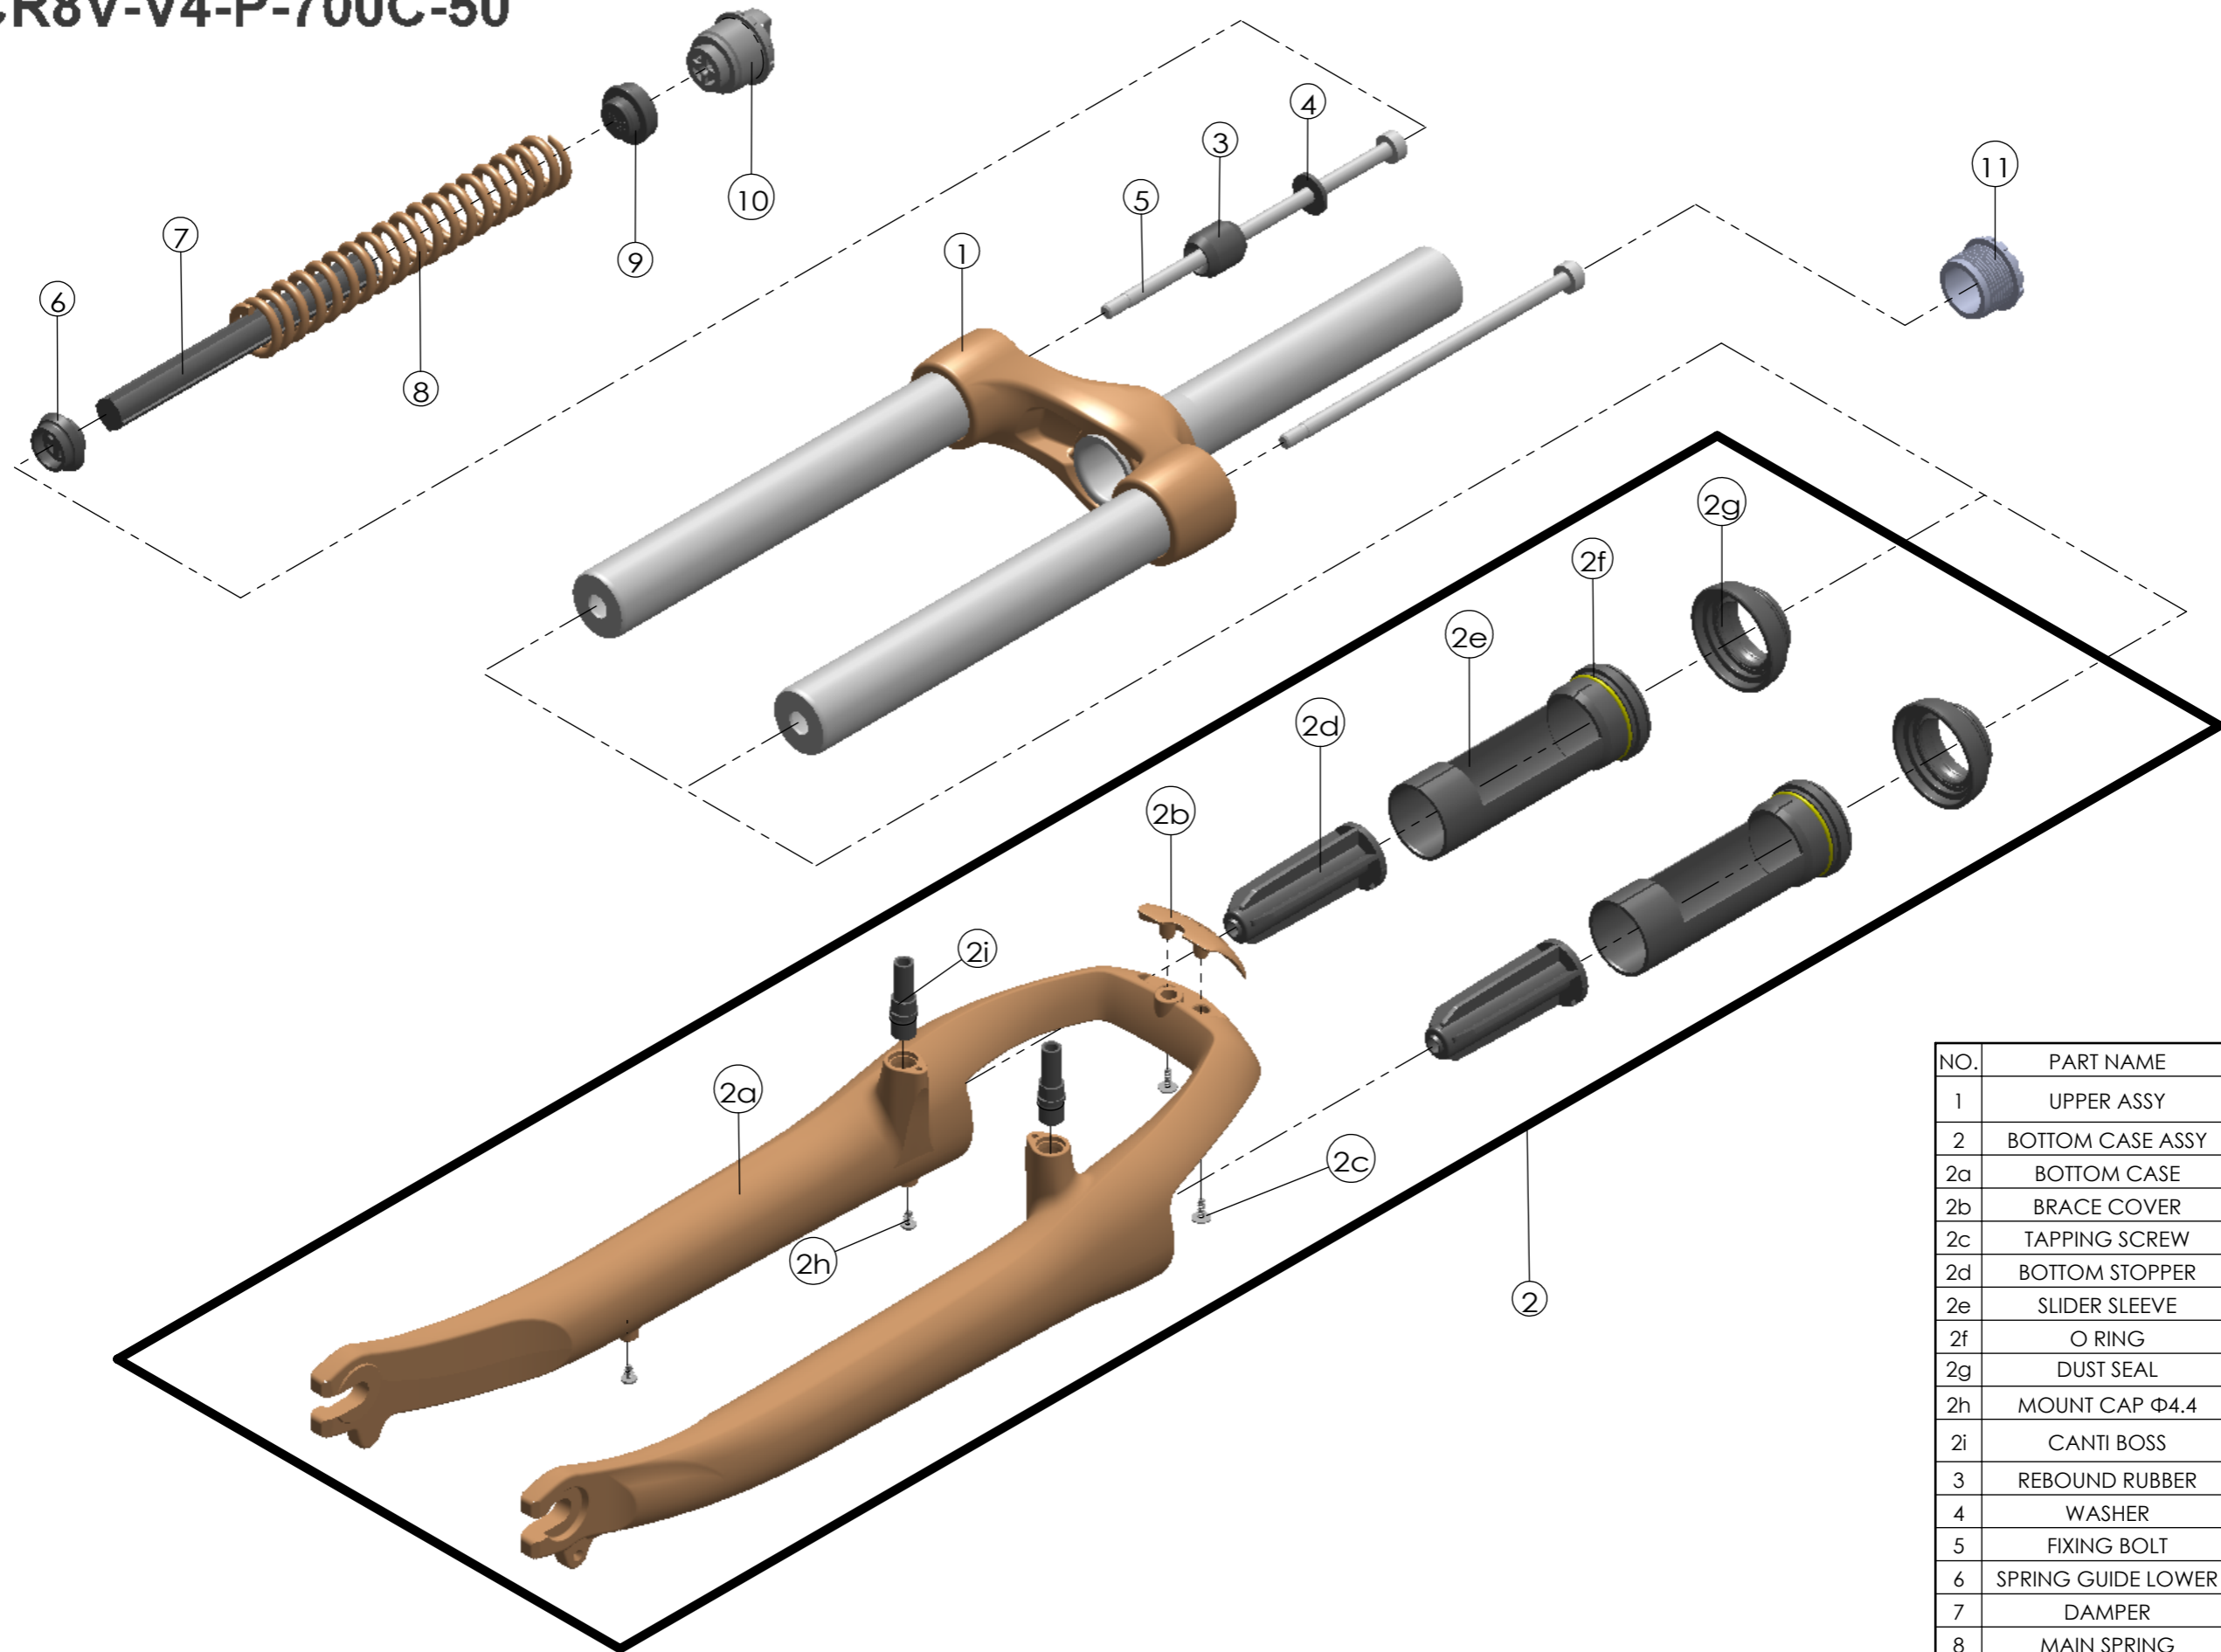

SF SUNTOUR

SF12-CR8V-V4-P-700C-50

NO.	PART NAME	PART CODE	QTY.
1	UPPER ASSY	FKE236-90	1
2	BOTTOM CASE ASSY	FKE424-01	1
2a	BOTTOM CASE	FPB328	1
2b	BRACE COVER	FEE602	1
2c	TAPPING SCREW	FSB114-10	2
2d	BOTTOM STOPPER	FEE505	2
2e	SLIDER SLEEVE	FEE789	2
2f	O RING	FAA192	2
2g	DUST SEAL	FAA129	2
2h	MOUNT CAP Φ 4.4	FAA199-10	2
2i	CANTI BOSS	FSB241-16	2
3	REBOUND RUBBER	FEP086-10	1
4	WASHER	FSW003	1
5	FIXING BOLT	FSB111	2
6	SPRING GUIDE LOWER	FEE468-10	1
7	DAMPER	FEP262-40	1
8	MAIN SPRING	FEP418	1
9	SPRING GUIDE UPPER	FEE467-10	1
10	CONTROL ADJUST SYSTEM	FKE008-11	1
11	CAP	FEE830	1