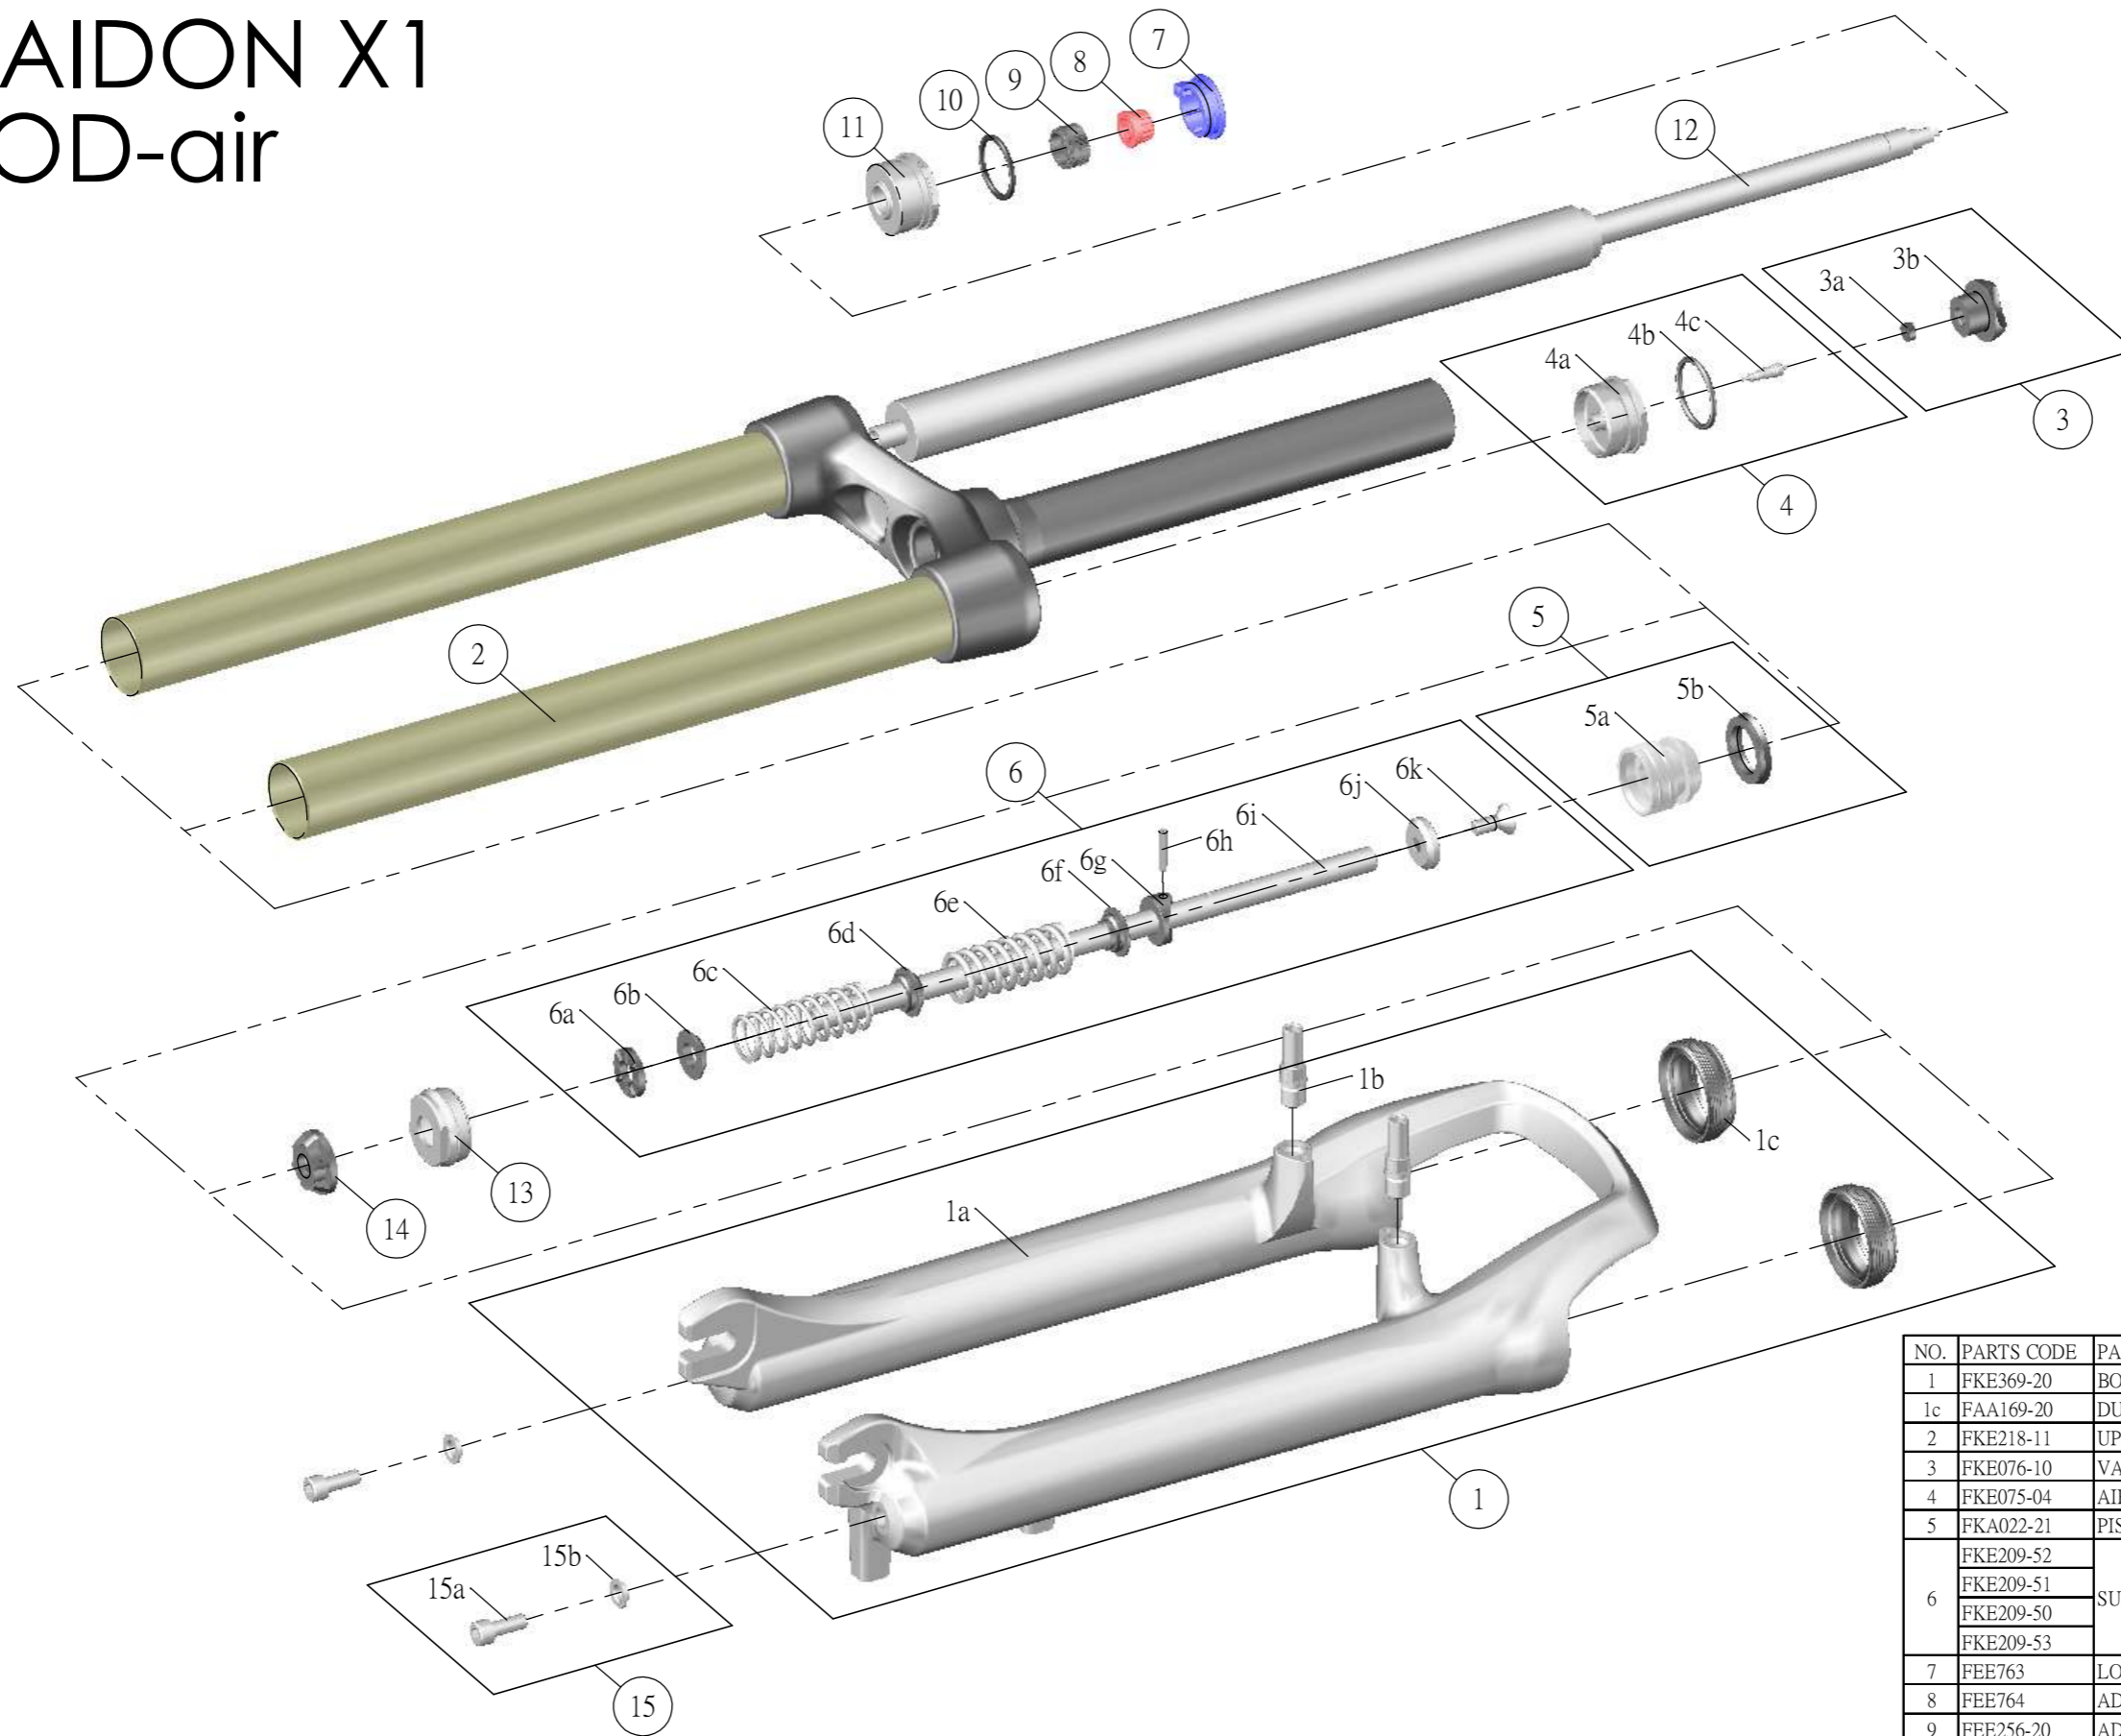

## SF11 RAIDON X1 -P-LOD-air

NO.	PARTS CODE	PARTS NAME	80	100	120	140	QT
1	FKE369-20	BOTTOM CASE ASSY	*	*	*	*	1
1c	FAA169-20	DUST SEAL 32	*	*	*	*	2
2	FKE218-11	UPPER ASSY	*	*	*	*	1
3	FKE076-10	VALVE CAP ASSY	*	*	*	*	1
4	FKE075-04	AIR CAP ASSY	*	*	*	*	1
5	FKA022-21	PISTON UNIT	*	*	*	*	1
6	FKE209-52	SUPPORT TUBE ASSY	*				1
	FKE209-51			*		1	
	FKE209-50				*	1	
	FKE209-53					*	1
7	FEE763	LOCK OUT KNOB	*	*	*	*	1
8	FEE764	ADJUST KNOB	*	*	*	*	1
9	FEE256-20	ADJUST CORE	*	*	*	*	1
10	FAA072	O RING	*	*	*	*	1
11	FEE767-20	ADJUST CAP	*	*	*	*	1
12	FUN042-10	LOD UNIT	*	*	*	*	1
13	FEE243-20	FORK NOSE	*	*	*	*	1
14	FEE829	BOTTOM STOPPER	*	*	*	*	1
15	FKA044	FIXING BOLT SET	*	*	*	*	2