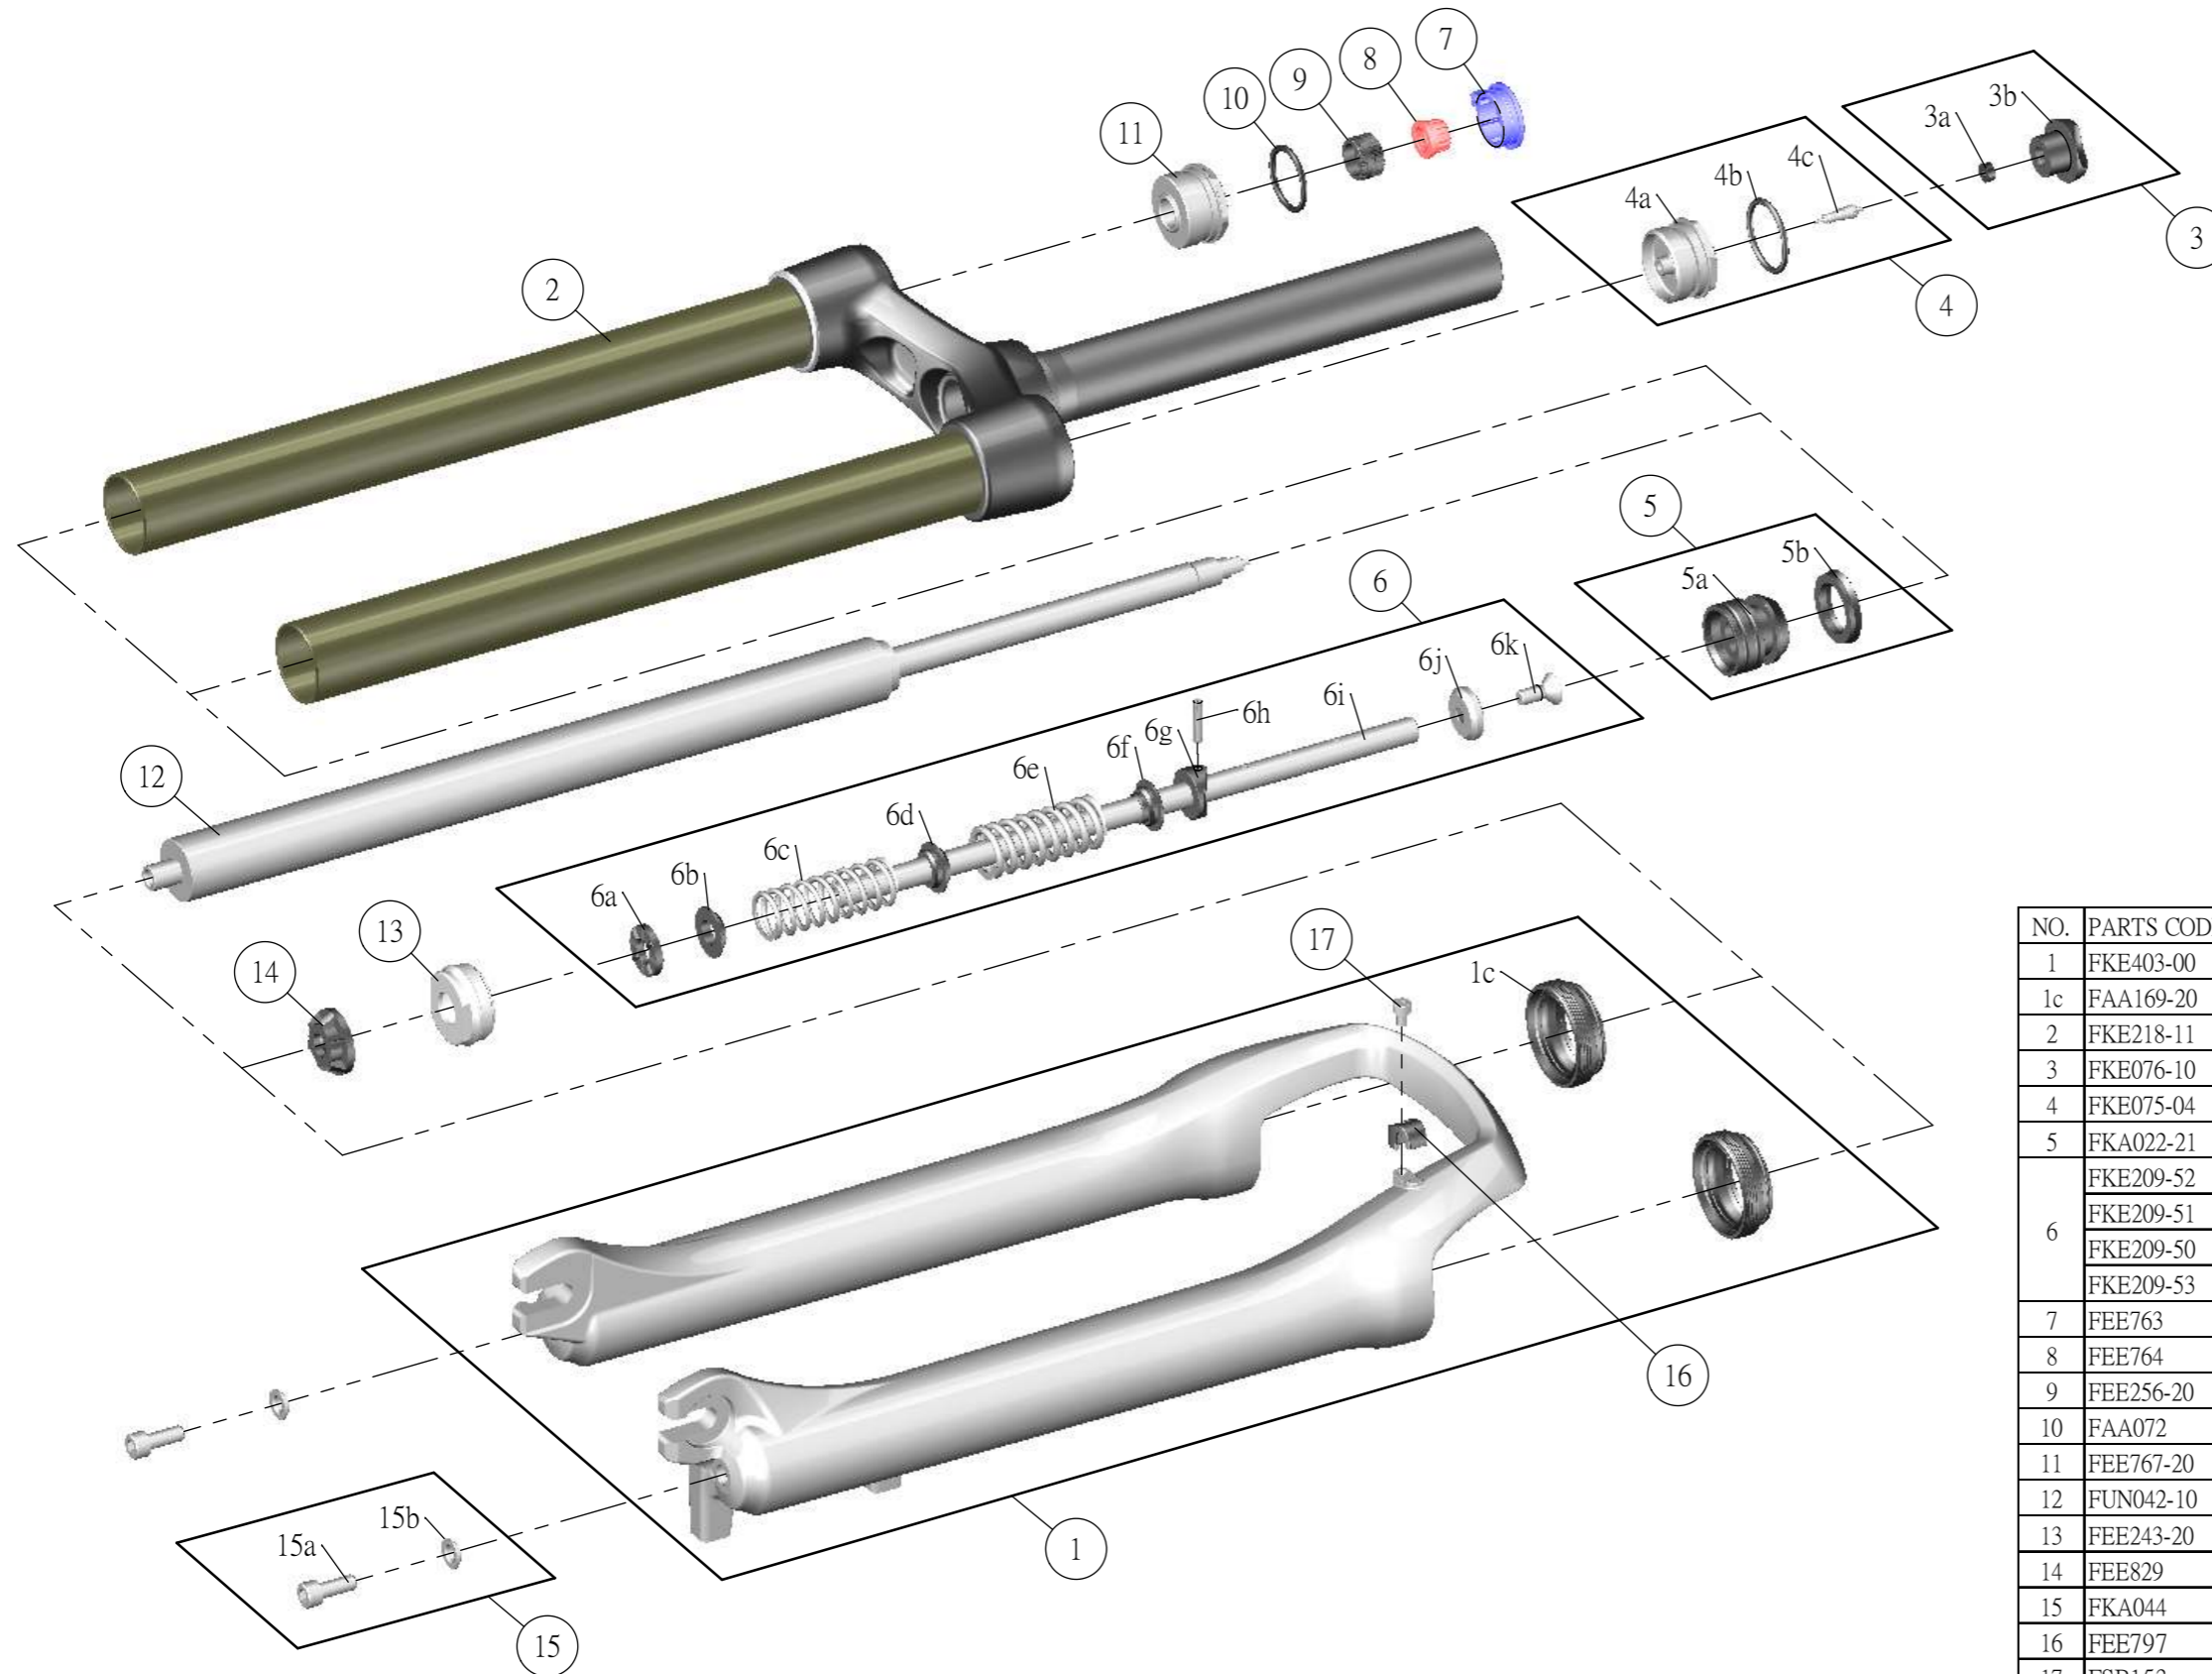

SF SUNTOUR

SF11-RAIDON-X1-DS-LOD-air

NO.	PARTS CODE	PARTS NAME	80	100	120	140	QT
1	FKE403-00	BOTTOM CASE ASSY	*	*	*	*	1
1c	FAA169-20	DUST SEAL 32	*	*	*	*	2
2	FKE218-11	UPPER ASSY	*	*	*	*	1
3	FKE076-10	VALVE CAP ASSY	*	*	*	*	1
4	FKE075-04	AIR CAP ASSY	*	*	*	*	1
5	FKA022-21	PISTON UNIT	*	*	*	*	1
6	FKE209-52	SUPPORT TUBE ASSY	*				1
	FKE209-51			*			1
	FKE209-50				*		1
	FKE209-53					*	1
7	FEE763	LOCK OUT KNOB	*	*	*	*	1
8	FEE764	ADJUST KNOB	*	*	*	*	1
9	FEE256-20	ADJUST CORE	*	*	*	*	1
10	FAA072	O RING	*	*	*	*	1
11	FEE767-20	ADJUST CAP	*	*	*	*	1
12	FUN042-10	LOD UNIT	*	*	*	*	1
13	FEE243-20	FORK NOSE	*	*	*	*	1
14	FEE829	BOTTOM STOPPER	*	*	*	*	1
15	FKA044	FIXING BOLT SET	*	*	*	*	2
16	FEE797	CABLE GUIDE	*	*	*	*	1
17	FSB153	CABLE FIXING BOLT	*	*	*	*	1