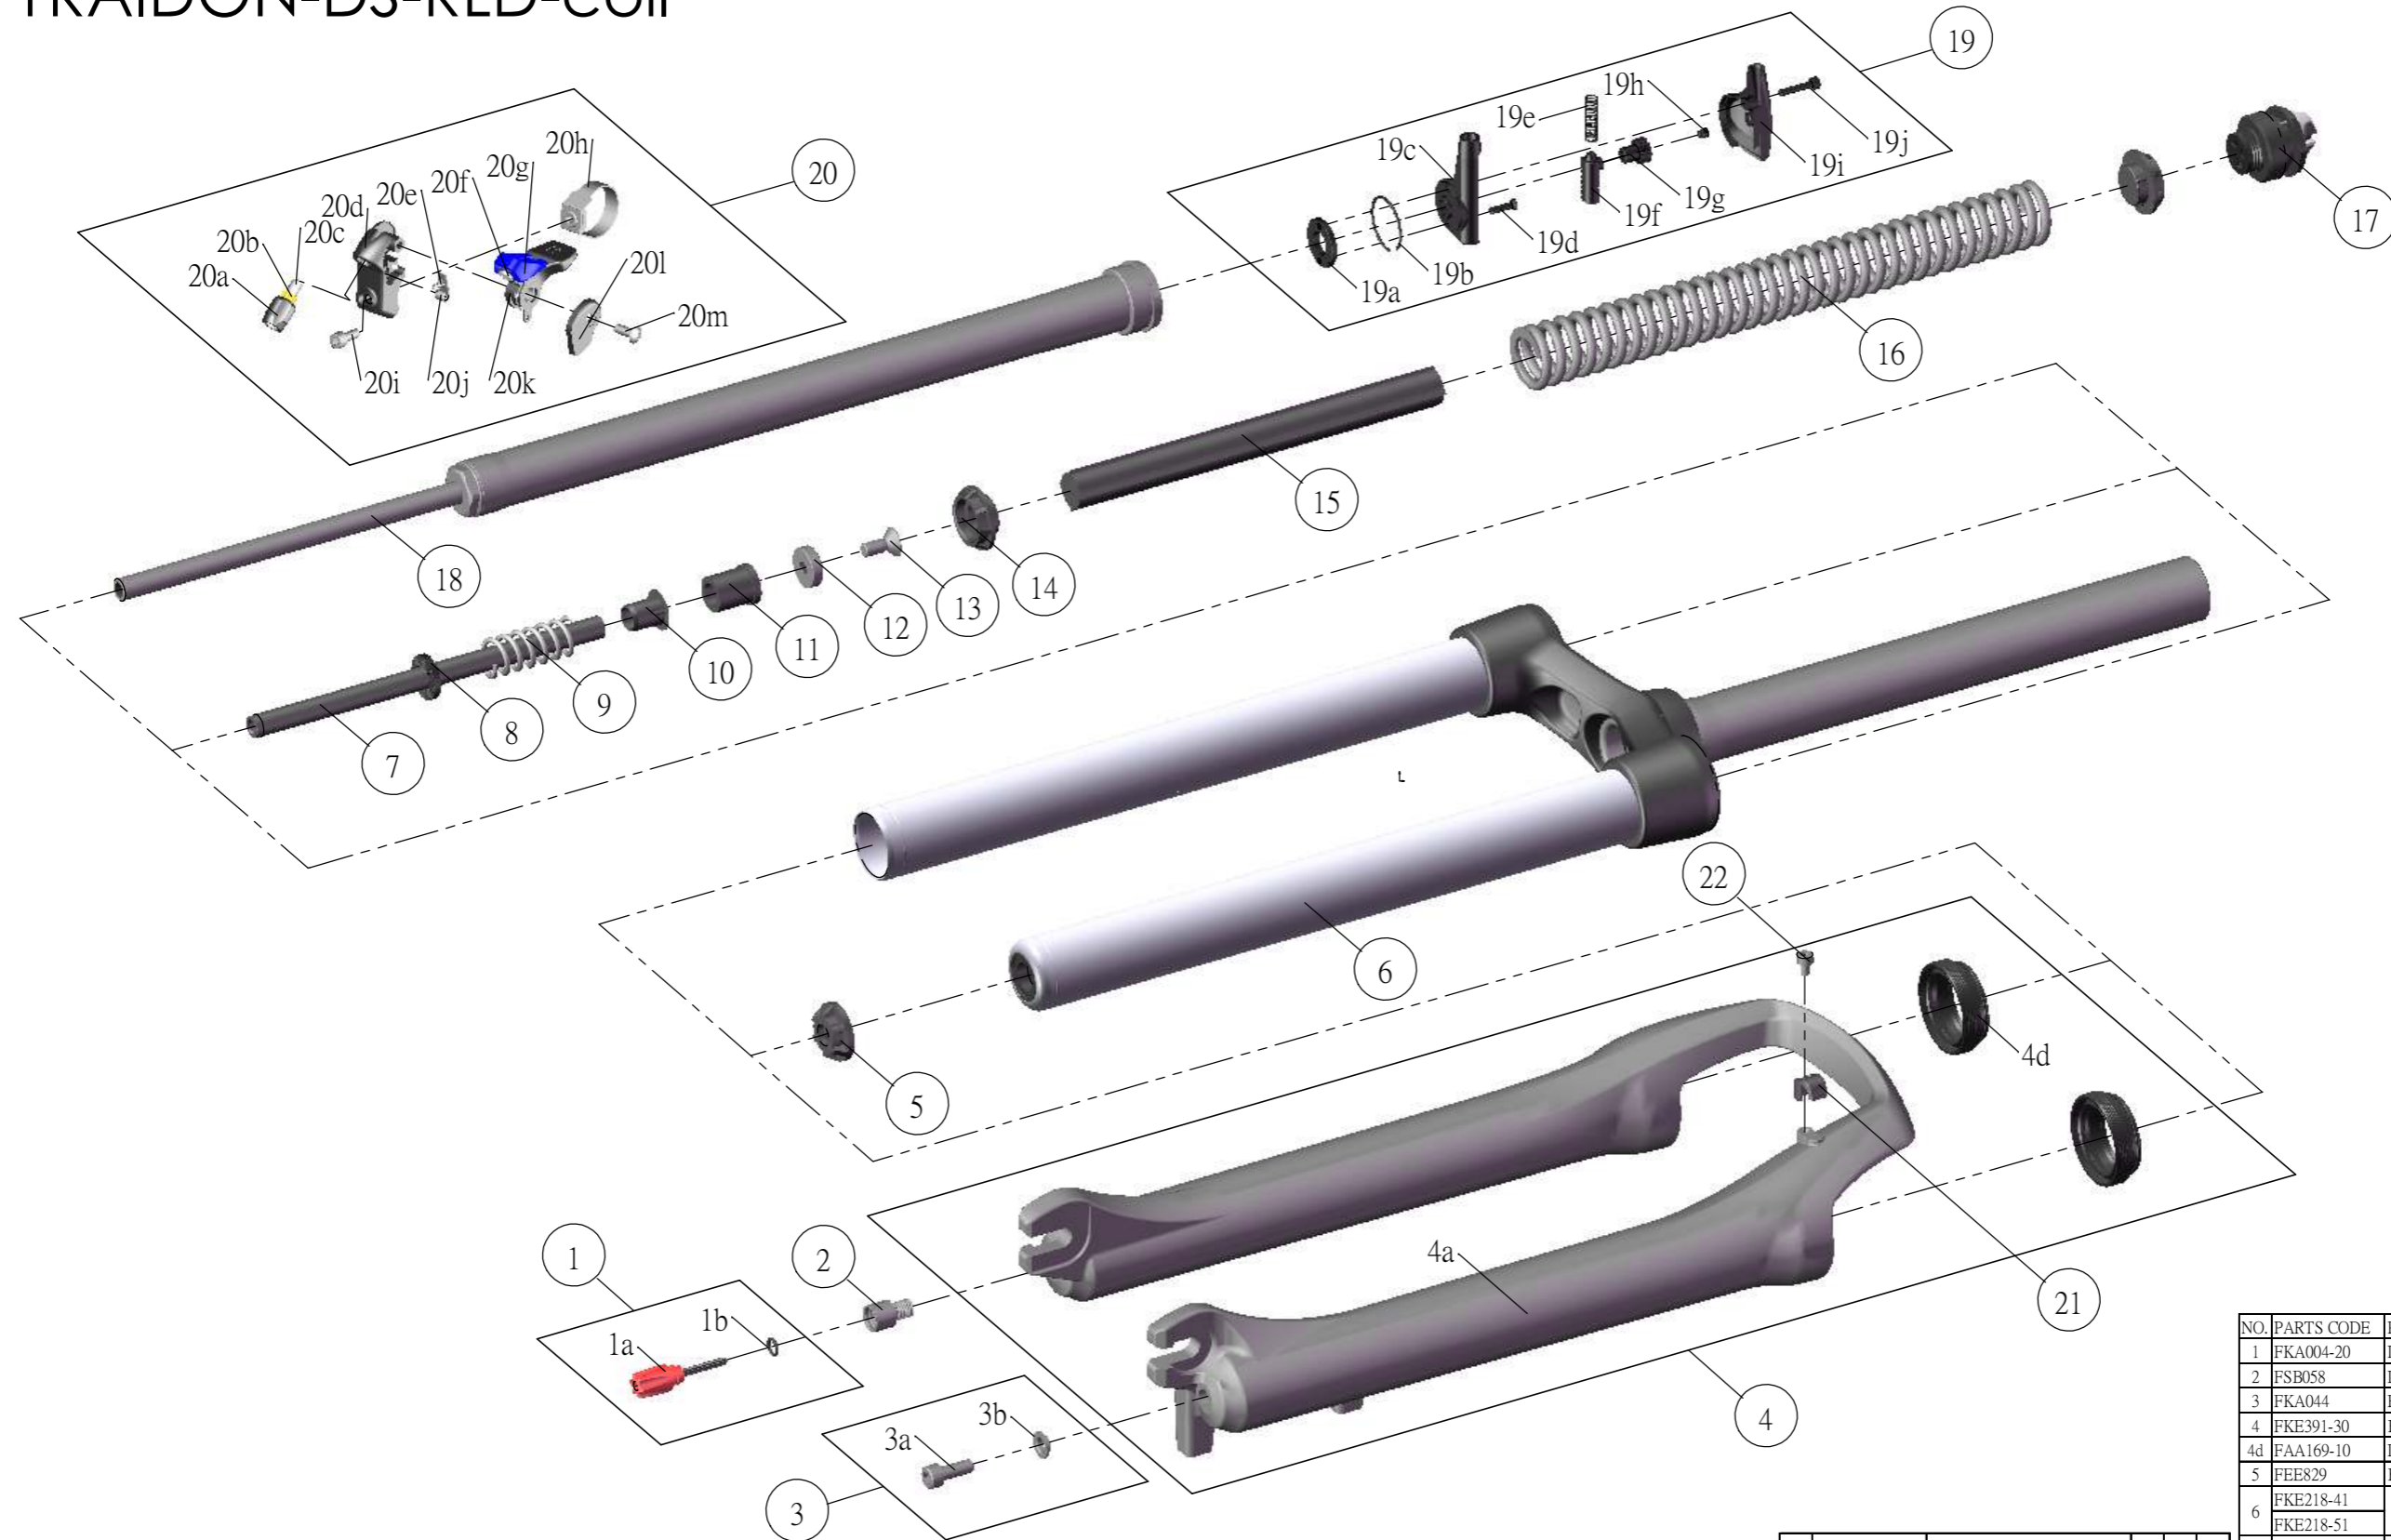

# SR SUNTOUR

## SF11RAIDON-DS-RLD-coil

NO.	PARTS CODE	PARTS NAME	100	120	QT
16	FEP359	MAIN SPRING	*		1
	FEP363			*	1
17	FUN021-12	RLD UNIT	*	*	1
18	FKE015	ADJUSTER ASSY	*	*	1
19	FKE112	RL REMOTE ASSY	*	*	1
20	SL9SC-RLO	REMOTE LEVER ASSY	*	*	1
21	FEE797	CABLE GUIDE	*	*	1
22	FSB153	CABLE FIXING BOLT	*	*	1

NO.	PARTS CODE	PARTS NAME	100	120	QT
1	FKA004-20	DAMPER KNOB ASSY	*	*	1
2	FSB058	DAMPER FIXING BOLT	*	*	1
3	FKA044	FIXING BOLT SET	*	*	1
4	FKE391-30	BOTTOM CASE ASSY	*	*	1
4d	FAA169-10	DUST SEAL	*	*	2
5	FEE829	BOTTOM STOPPER	*	*	1
6	FKE218-41	UPPER ASSY	*		1
	FKE218-51			*	
7	FEE048-45	SUPPORT TUBE	*	*	1
8	FEP052-10	REBOUND RUBBER	*	*	1
9	FEP189	REBOUND SPRING	*	*	1
10	FEE095	REBOUND SPRING GUIDE	*	*	1
11	FEE247	REBOUND SPACER	*		1
12	FEE047	SUPPORT PLACE	*	*	1
13	FSB044	SUPPORT BOLT	*	*	1
14	FEE262-20	SPRING GUIDE	*	*	2
15	FEP249-20	DAMPER	*	*	1