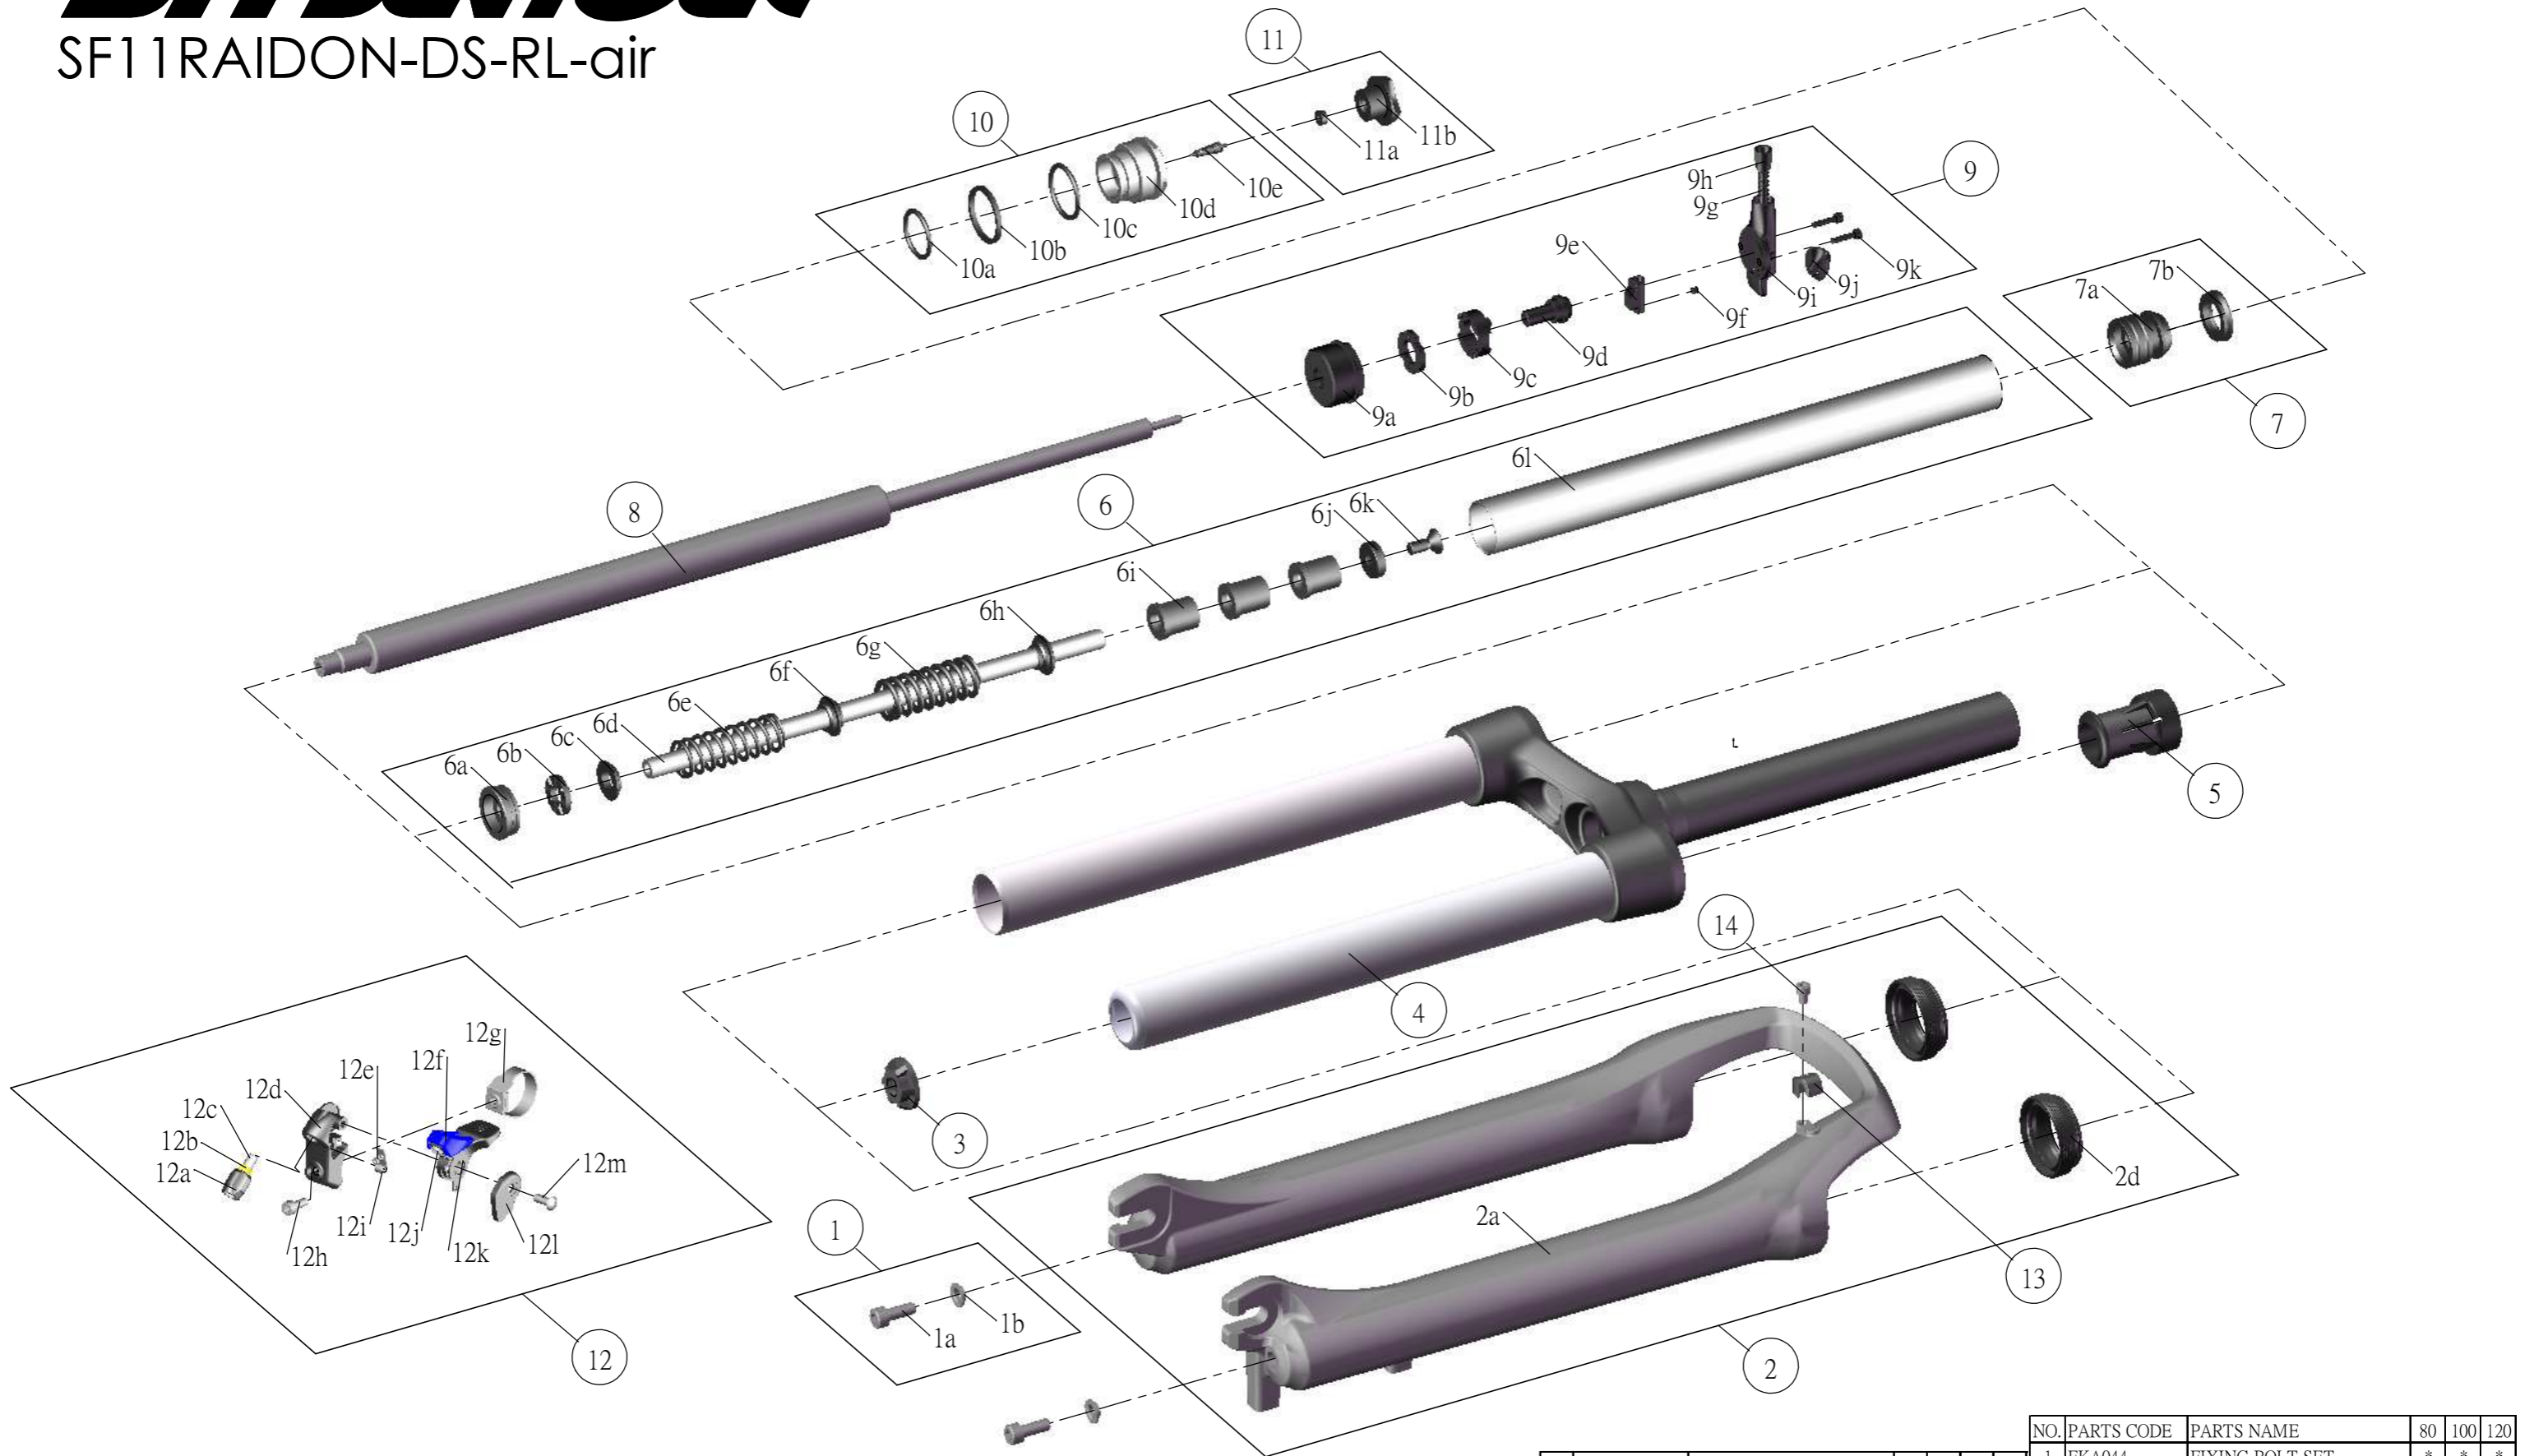

# SUNTOUR

SF1 1RAIDON-DS-RL-air

NO.	PARTS CODE	PARTS NAME	80	100	120	QT
1	FKA044	FIXING BOLT SET	*	*	*	*
2	FKE391-10	BOTTOM CASE ASSY	*	*	*	*
2d	FAA169-10	DUST SEAL	*	*	*	*
3	FEE829	BOTTOM STOPPER	*	*	*	*
4	FKE309-01	UPPER ASSY	*	*	*	*
5	FEE554	CYLINDER GUIDE	*	*	*	*
6	FKE160-00	AIR CYLINDER ASSY				
	FKE160-03					
	FKE160-04					
	FKE160-04					
10	FKE075-10	AIR CAP ASSY	*	*	*	*
11	FKE076-10	VALVE CAP ASSY	*	*	*	*
12	SL9SC-RLO	REMOTE LEVEL ASSY	*	*	*	*
13	FEE797	CABLE GUIDE	*	*	*	*
14	FSB153	CABLE FIXING BOLT	*	*	*	1