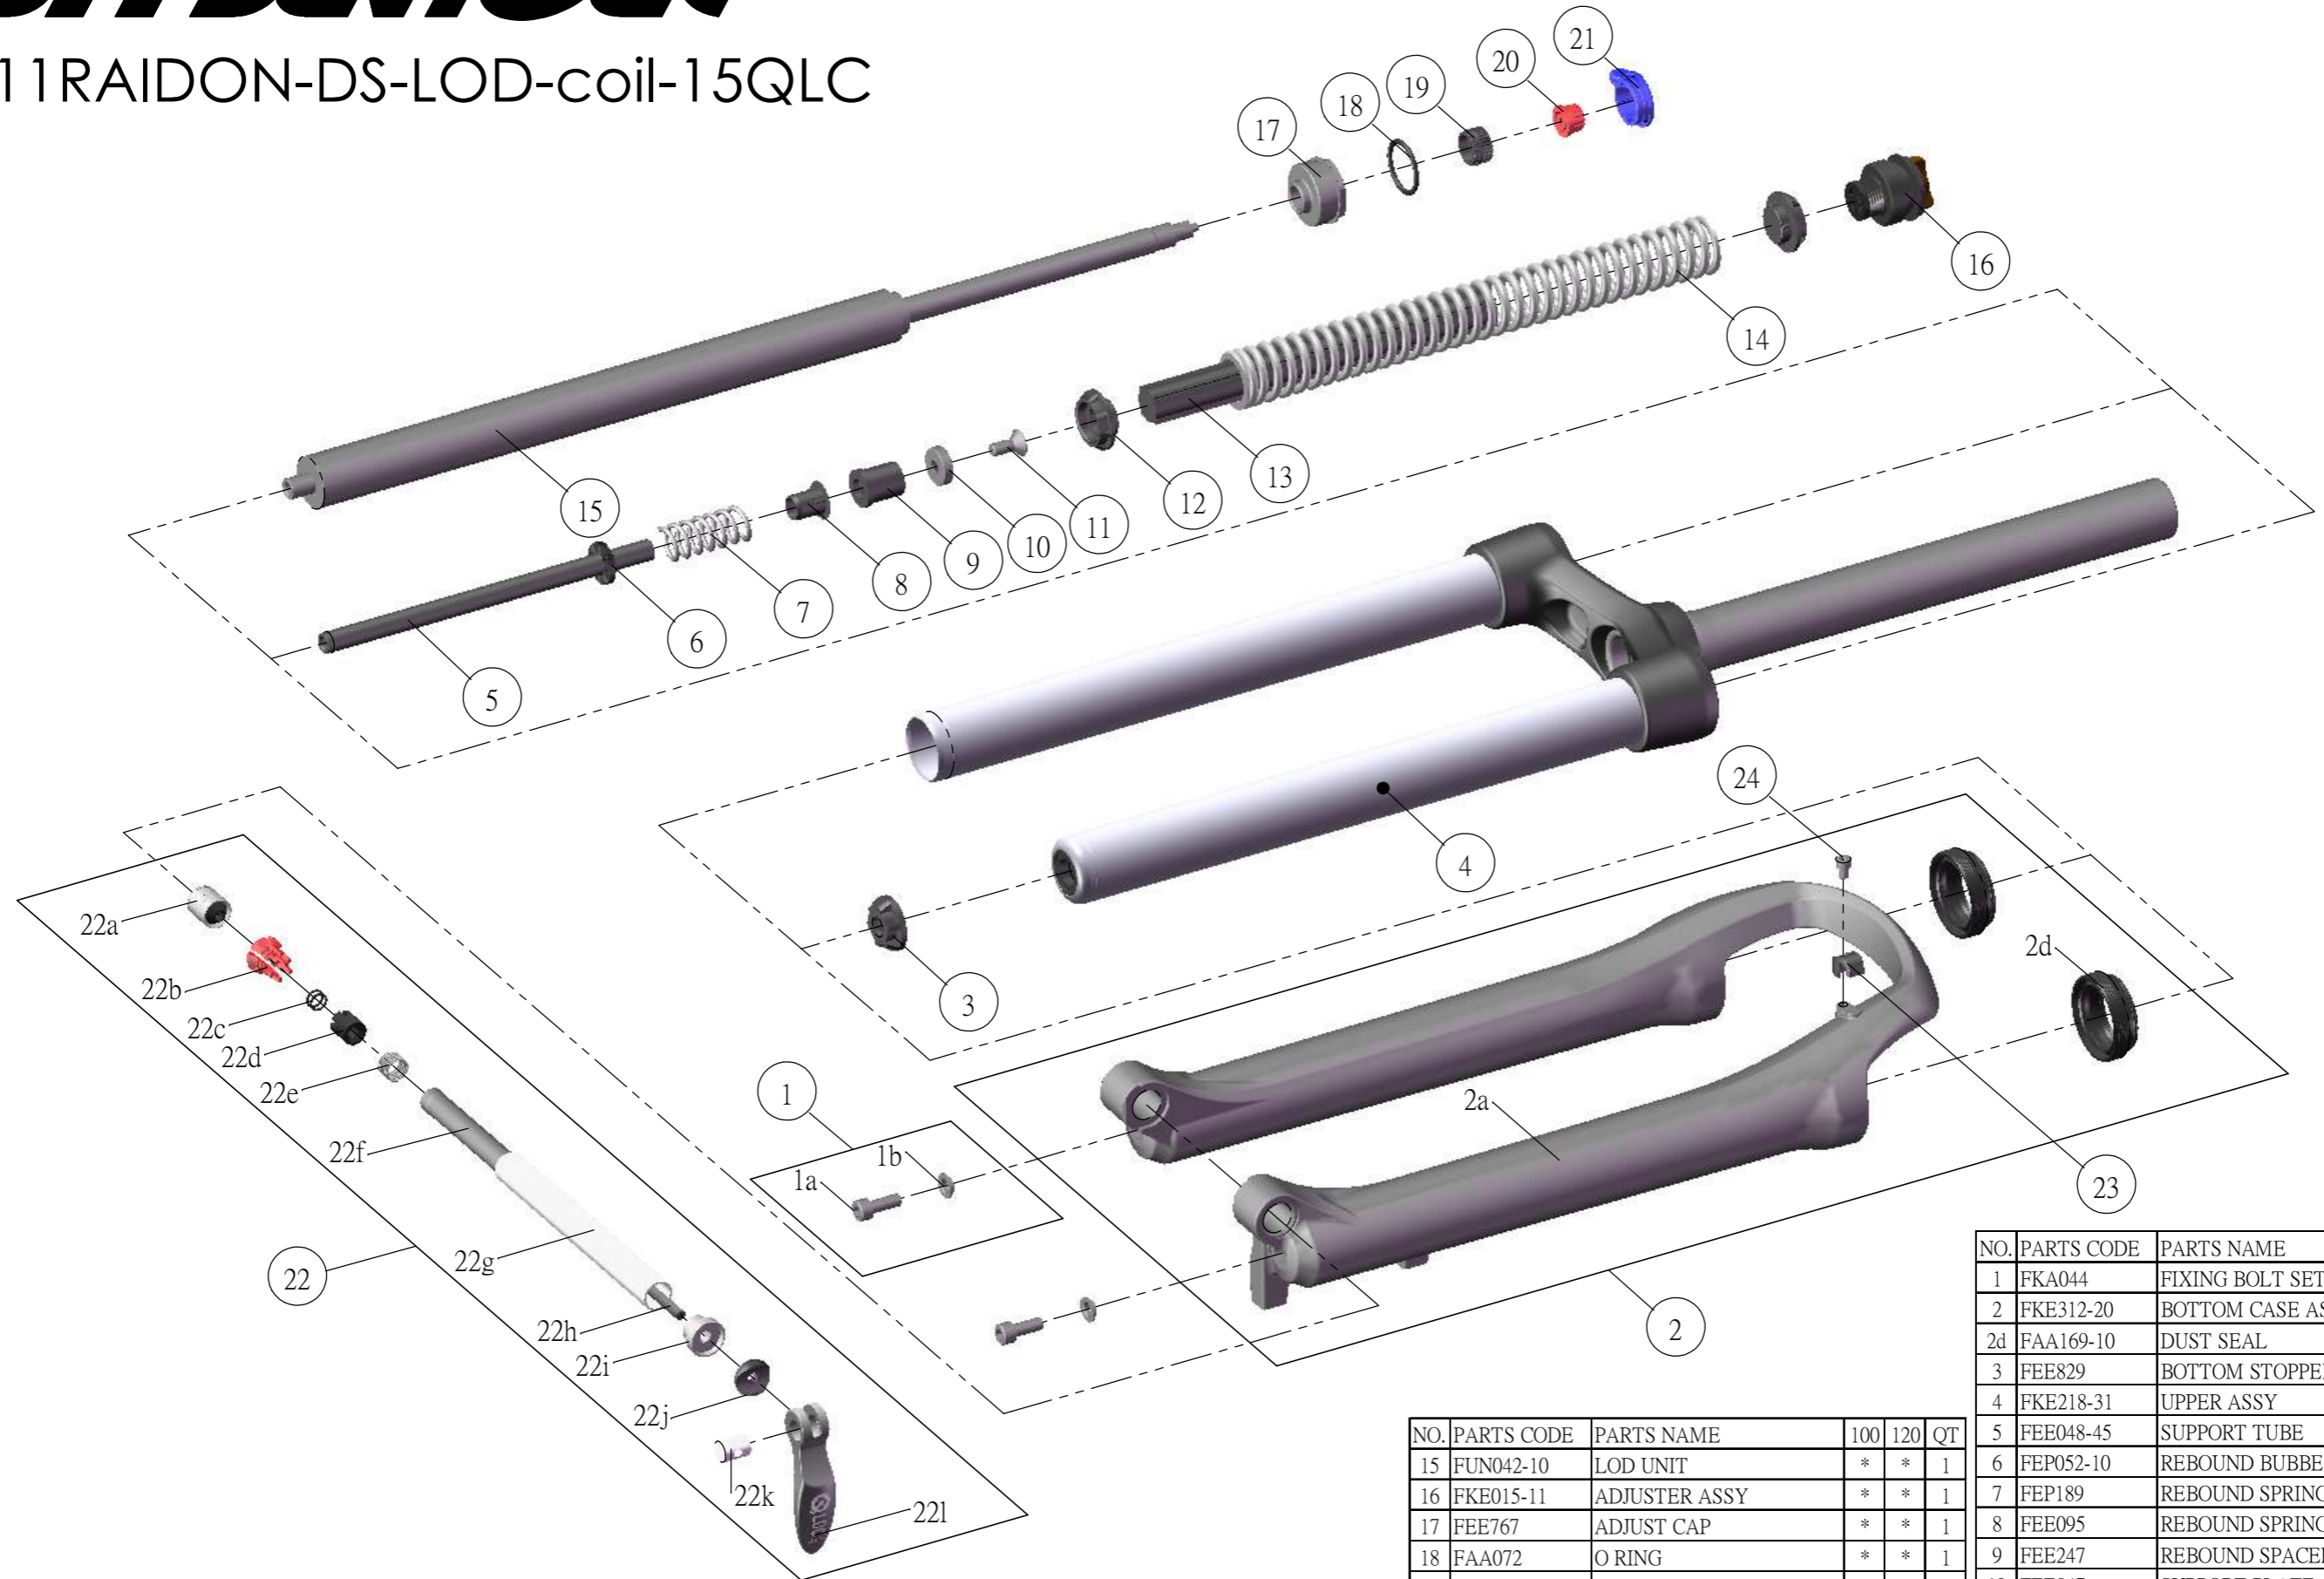

SUNTOUR

SF11RAIDON-DS-LOD-coil-15QLC

NO.	PARTS CODE	PARTS NAME	100	120	QT
15	FUN042-10	LOD UNIT	*	*	1
16	FKE015-11	ADJUST ASSY	*	*	1
17	FEE767	ADJUST CAP	*	*	1
18	FAA072	O RING	*	*	1
19	FEE256-20	ADJUST CORE	*	*	1
20	FEE764	ADJUST KNOB	*	*	1
21	FEE763	LOCK OUT KNOB	*	*	1
22	FKA069-00	QLC15 AXLE SET	*	*	1
23	FEE797	CABLE GUIDE	*	*	1
24	FSB153	CABLE FIXING BOLT	*	*	1

NO.	PARTS CODE	PARTS NAME	100	120	QT
1	FKA044	FIXING BOLT SET	*	*	2
2	FKE312-20	BOTTOM CASE ASSY	*	*	1
2d	FAA169-10	DUST SEAL	*	*	2
3	FEE829	BOTTOM STOPPER	*	*	1
4	FKE218-31	UPPER ASSY	*	*	1
5	FEE048-45	SUPPORT TUBE	*	*	1
6	FEP052-10	REBOUND BUBBER	*	*	1
7	FEP189	REBOUND SPRING	*	*	1
8	FEE095	REBOUND SPRING GUIDE	*	*	1
9	FEE247	REBOUND SPACER	*		1
10	FEE047	SUPPORT PLATE	*	*	1
11	FSB044	SUPPORT BOLT	*	*	1
12	FEE262-20	SPRING GUIDE	*	*	2
13	FEP249-20	DAMPER	*	*	1
14	FEP381	MAIN SPRING	*		1
	FEP3380			*	1