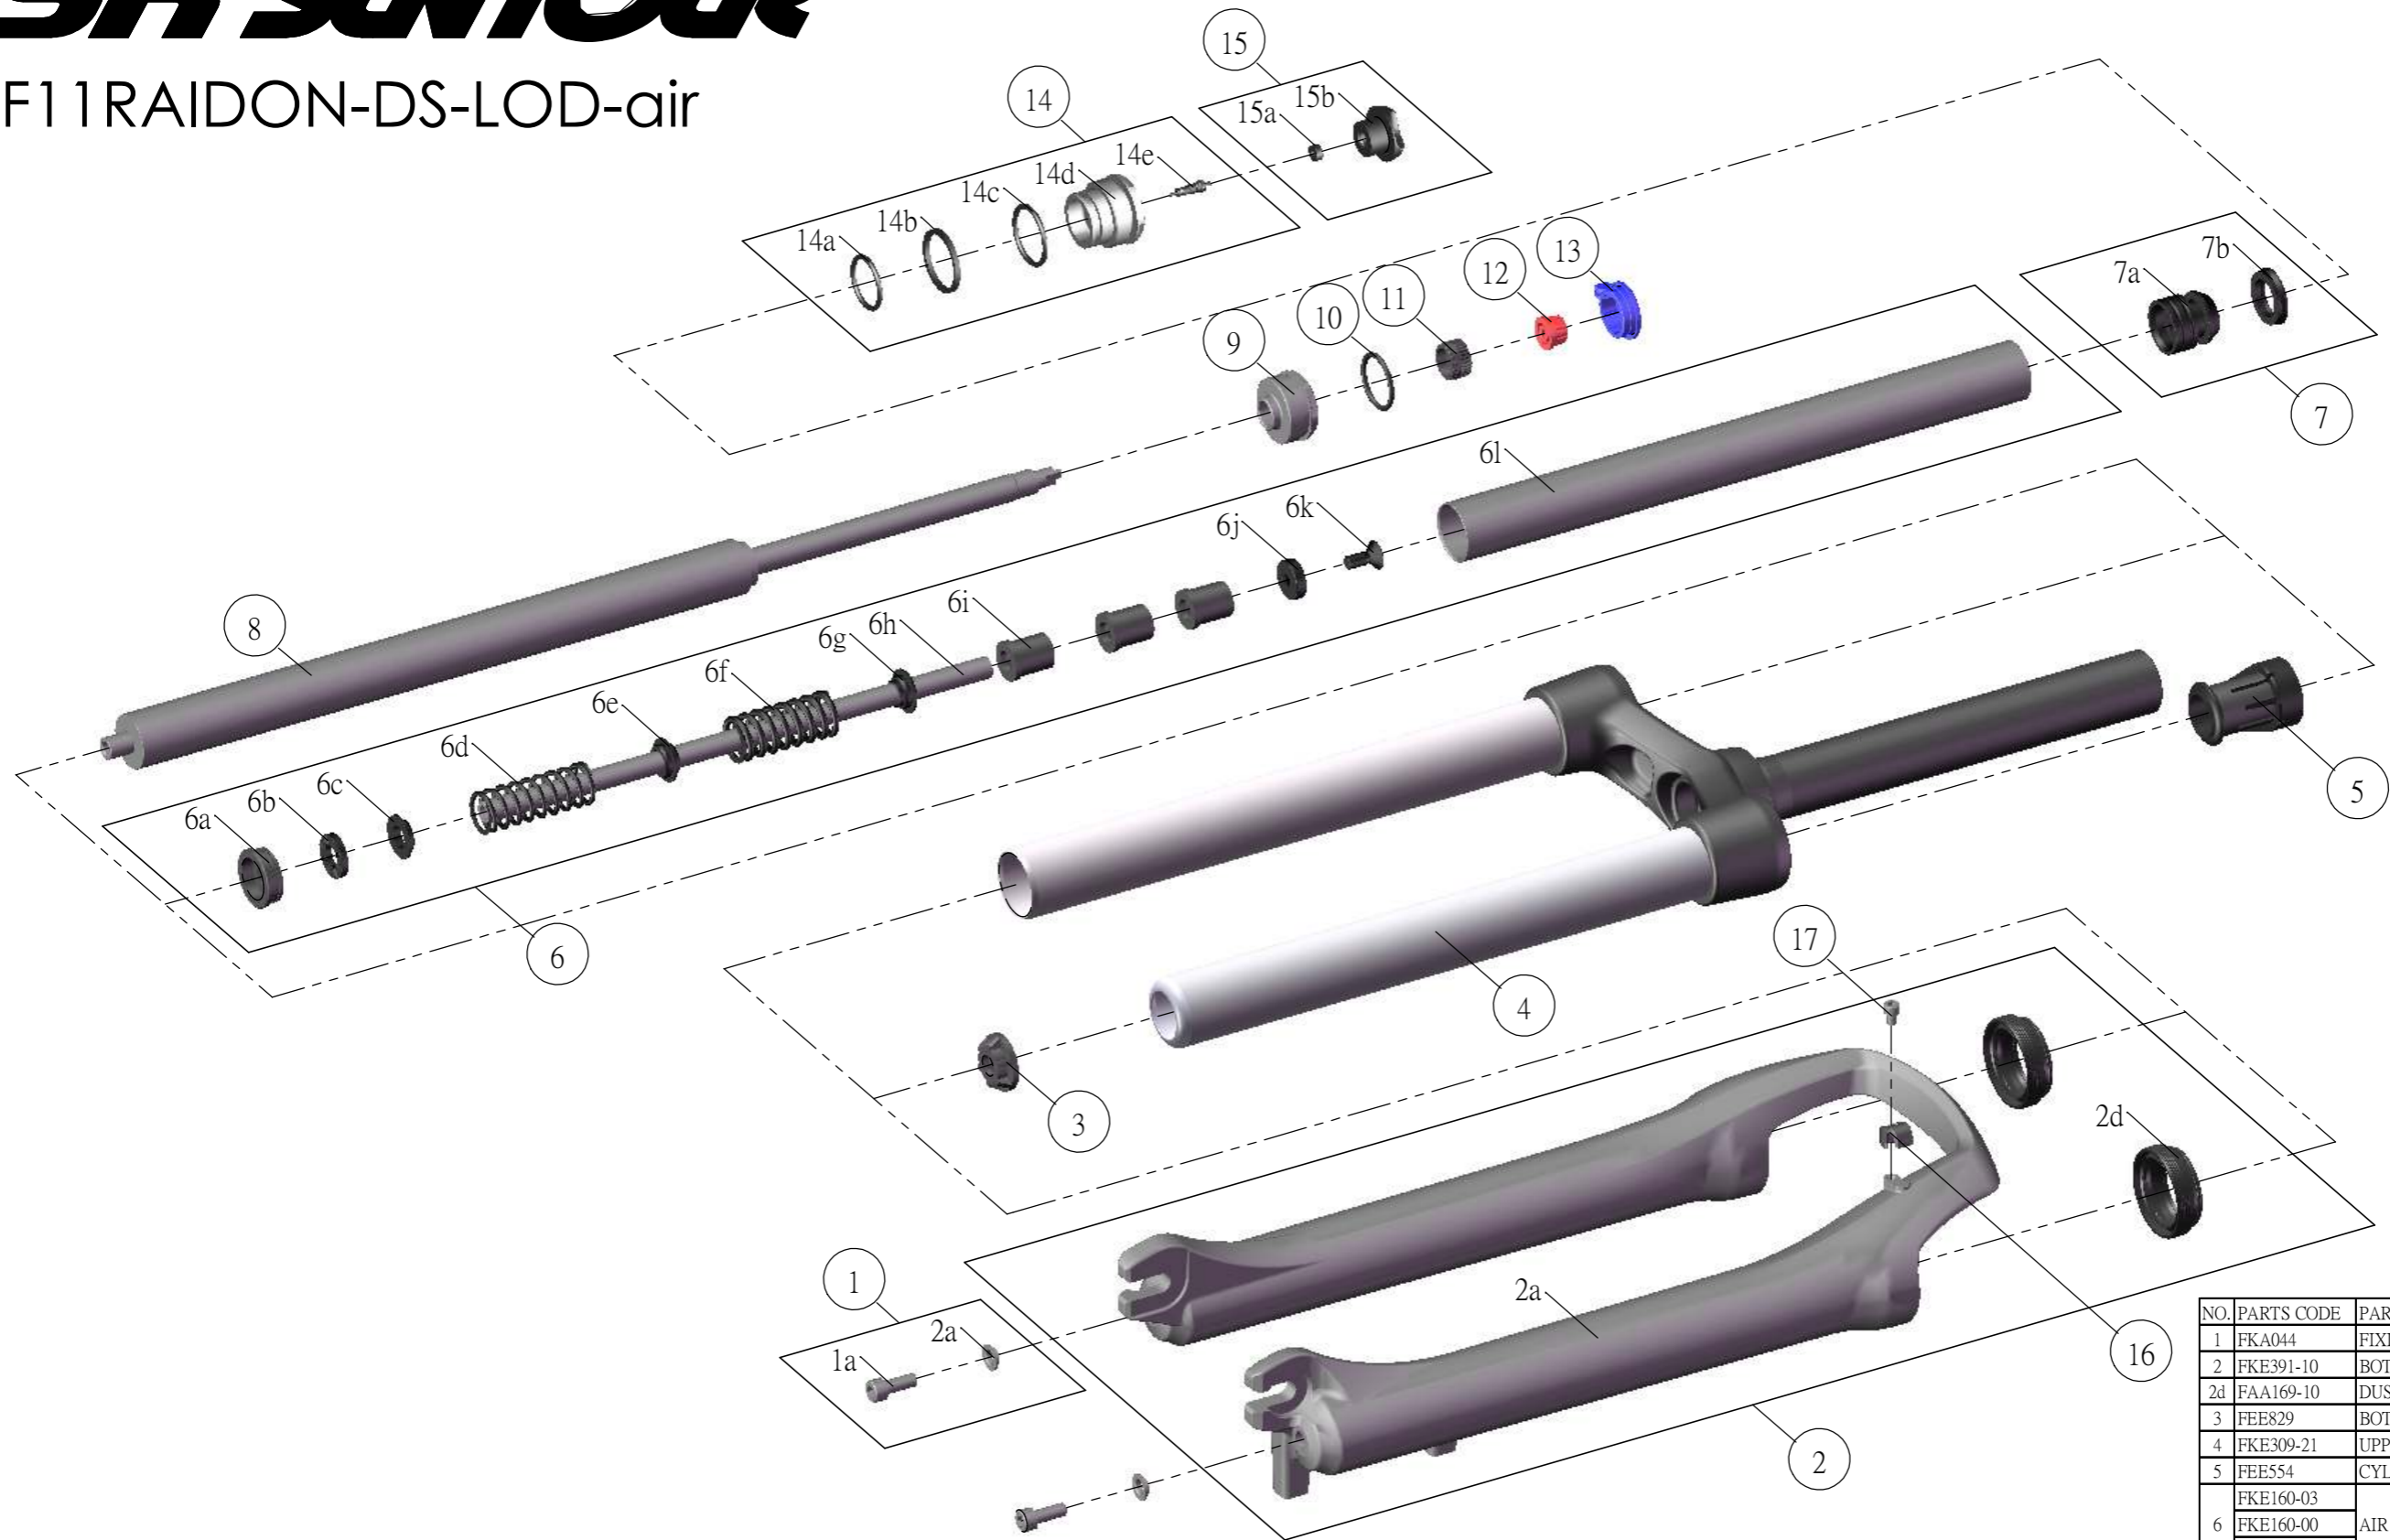

# SR SUNTOUR

## SF11RAIDON-DS-LOD-air

NO.	PARTS CODE	PARTS NAME	80	100	120	QT
1	FKA044	FIXING BOLT SET	*	*	*	2
2	FKE391-10	BOTTOM CASE ASSY	*	*	*	1
2d	FAA169-10	DUST SEAL	*	*	*	2
3	FEE829	BOTTOM STOPPER	*	*	*	1
4	FKE309-21	UPPER ASSY	*	*	*	1
5	FEE554	CYLINDER GUIDE	*	*	*	1
	FKE160-03		*			1
6	FKE160-00	AIR CYLINDER ASSY		*		1
	FKE160-04				*	1
7	FKA022-10	PISTON UNIT	*	*	*	1
8	FUN042-10	LOD UNIT	*	*	*	1
9	FEE767	ADJUST CAP	*	*	*	1
10	FAA072	O RING	*	*	*	1
11	FEE256-20	ADJUST CORE	*	*	*	1
12	FEE764	ADJUST KNOB	*	*	*	1
13	FEE763	LOCK OUT KNOB	*	*	*	1
14	FKE075-11	AIR CAP ASSY	*	*	*	1
15	FKA076-10	VALVE CAP ASSY	*	*	*	1
16	FEE797	CABLE GUIDE	*	*	*	1
17	FSB153	CABLE FIXING BOLT	*	*	*	1