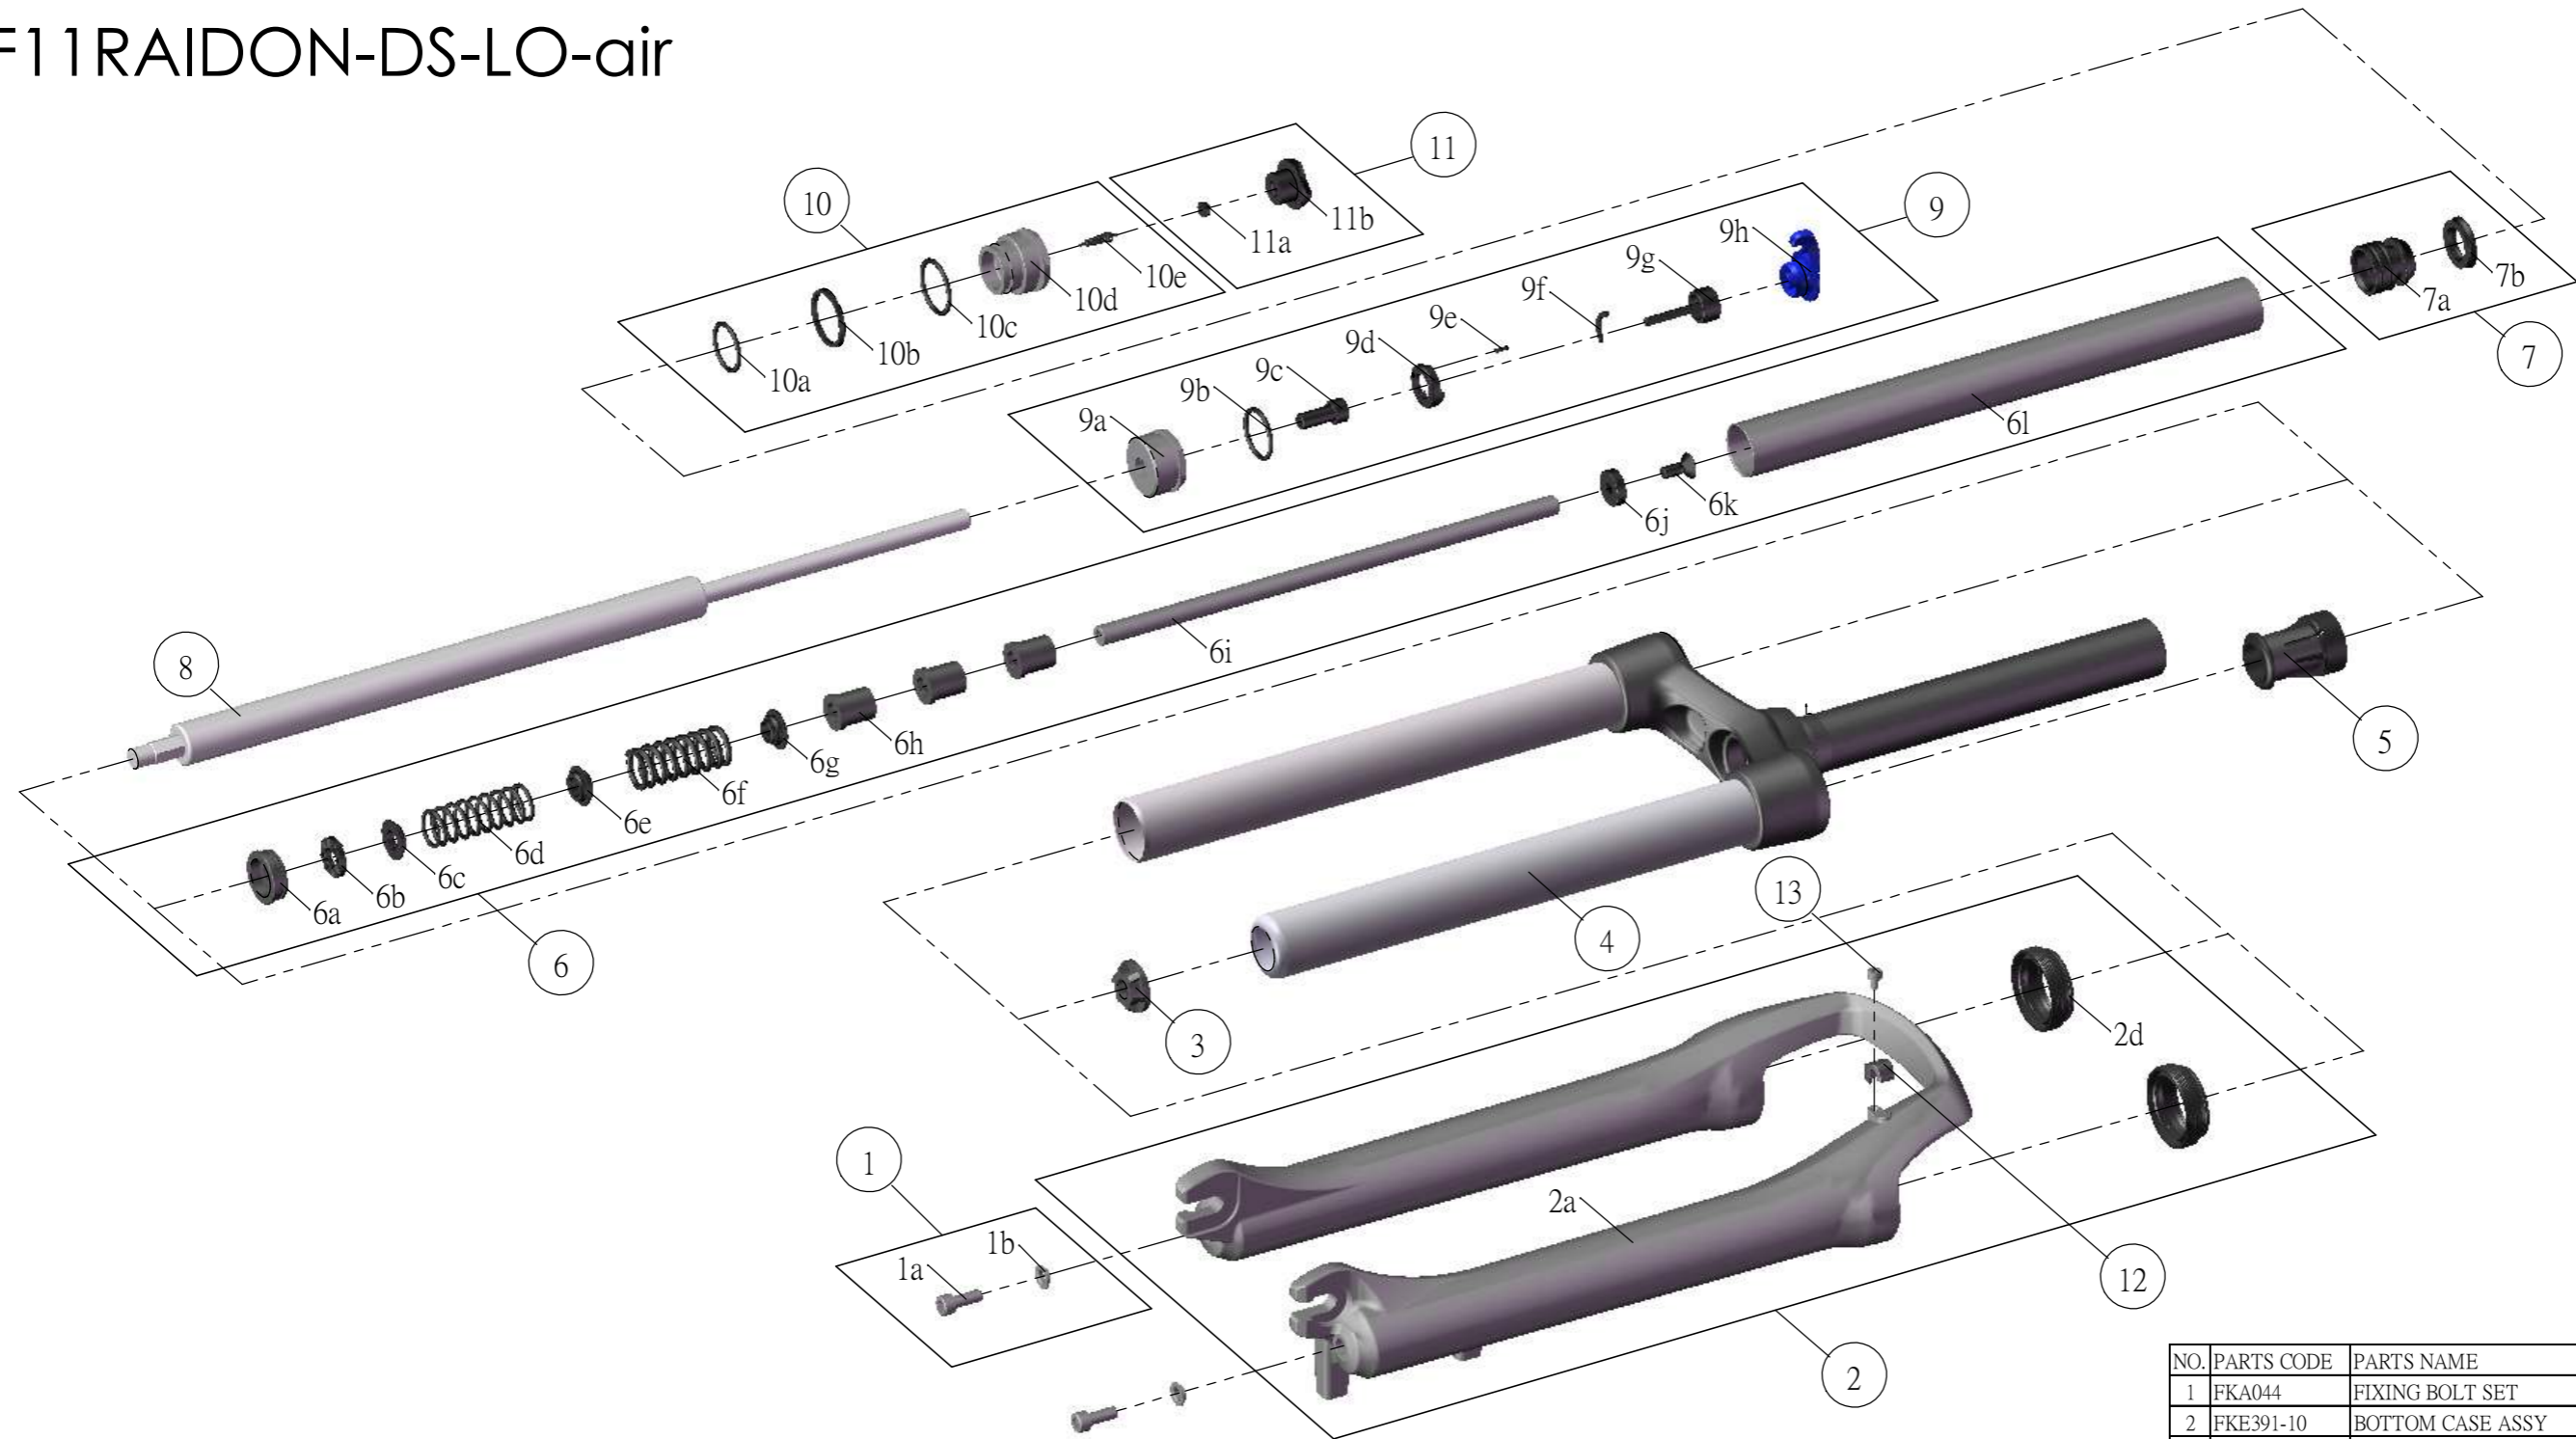

# SR SUNTOUR

## SF1 1RAIDON-DS-LO-air

NO.	PARTS CODE	PARTS NAME	63	80	100	120	QT
1	FKA044	FIXING BOLT SET	*	*	*	*	2
2	FKE391-10	BOTTOM CASE ASSY	*	*	*	*	1
2d	FAA169-10	DUST SEAL	*	*	*	*	2
3	FEE829	BOTTOM STOPPER	*	*	*	*	1
4	FKE309-21	UPPER ASSY	*	*	*	*	1
5	FEE554	CYLINDER GUIDE	*	*	*	*	1
6	FKE160-05	AIR CYLINDER ASSY	*				
	FKE160-03			*			1
	FKE160-00				*		1
	FKE160-07					*	1
7	FKA022-10	PISTON UNIT	*	*	*	*	1
8	FUN027-21	DAMPER UNIT	*	*	*	*	1
9	FKE027-21	LO TOP CAP ASSY	*	*	*	*	1
10	FKE075-10	AIR CAP ASSY	*	*	*	*	1
11	FKE076-10	VALVE CAP ASSY	*	*	*	*	1
12	FEE797	CABLE GUIDE	*	*	*	*	1
13	FSB153	CABLE FIXING BOLT	*	*	*	*	1