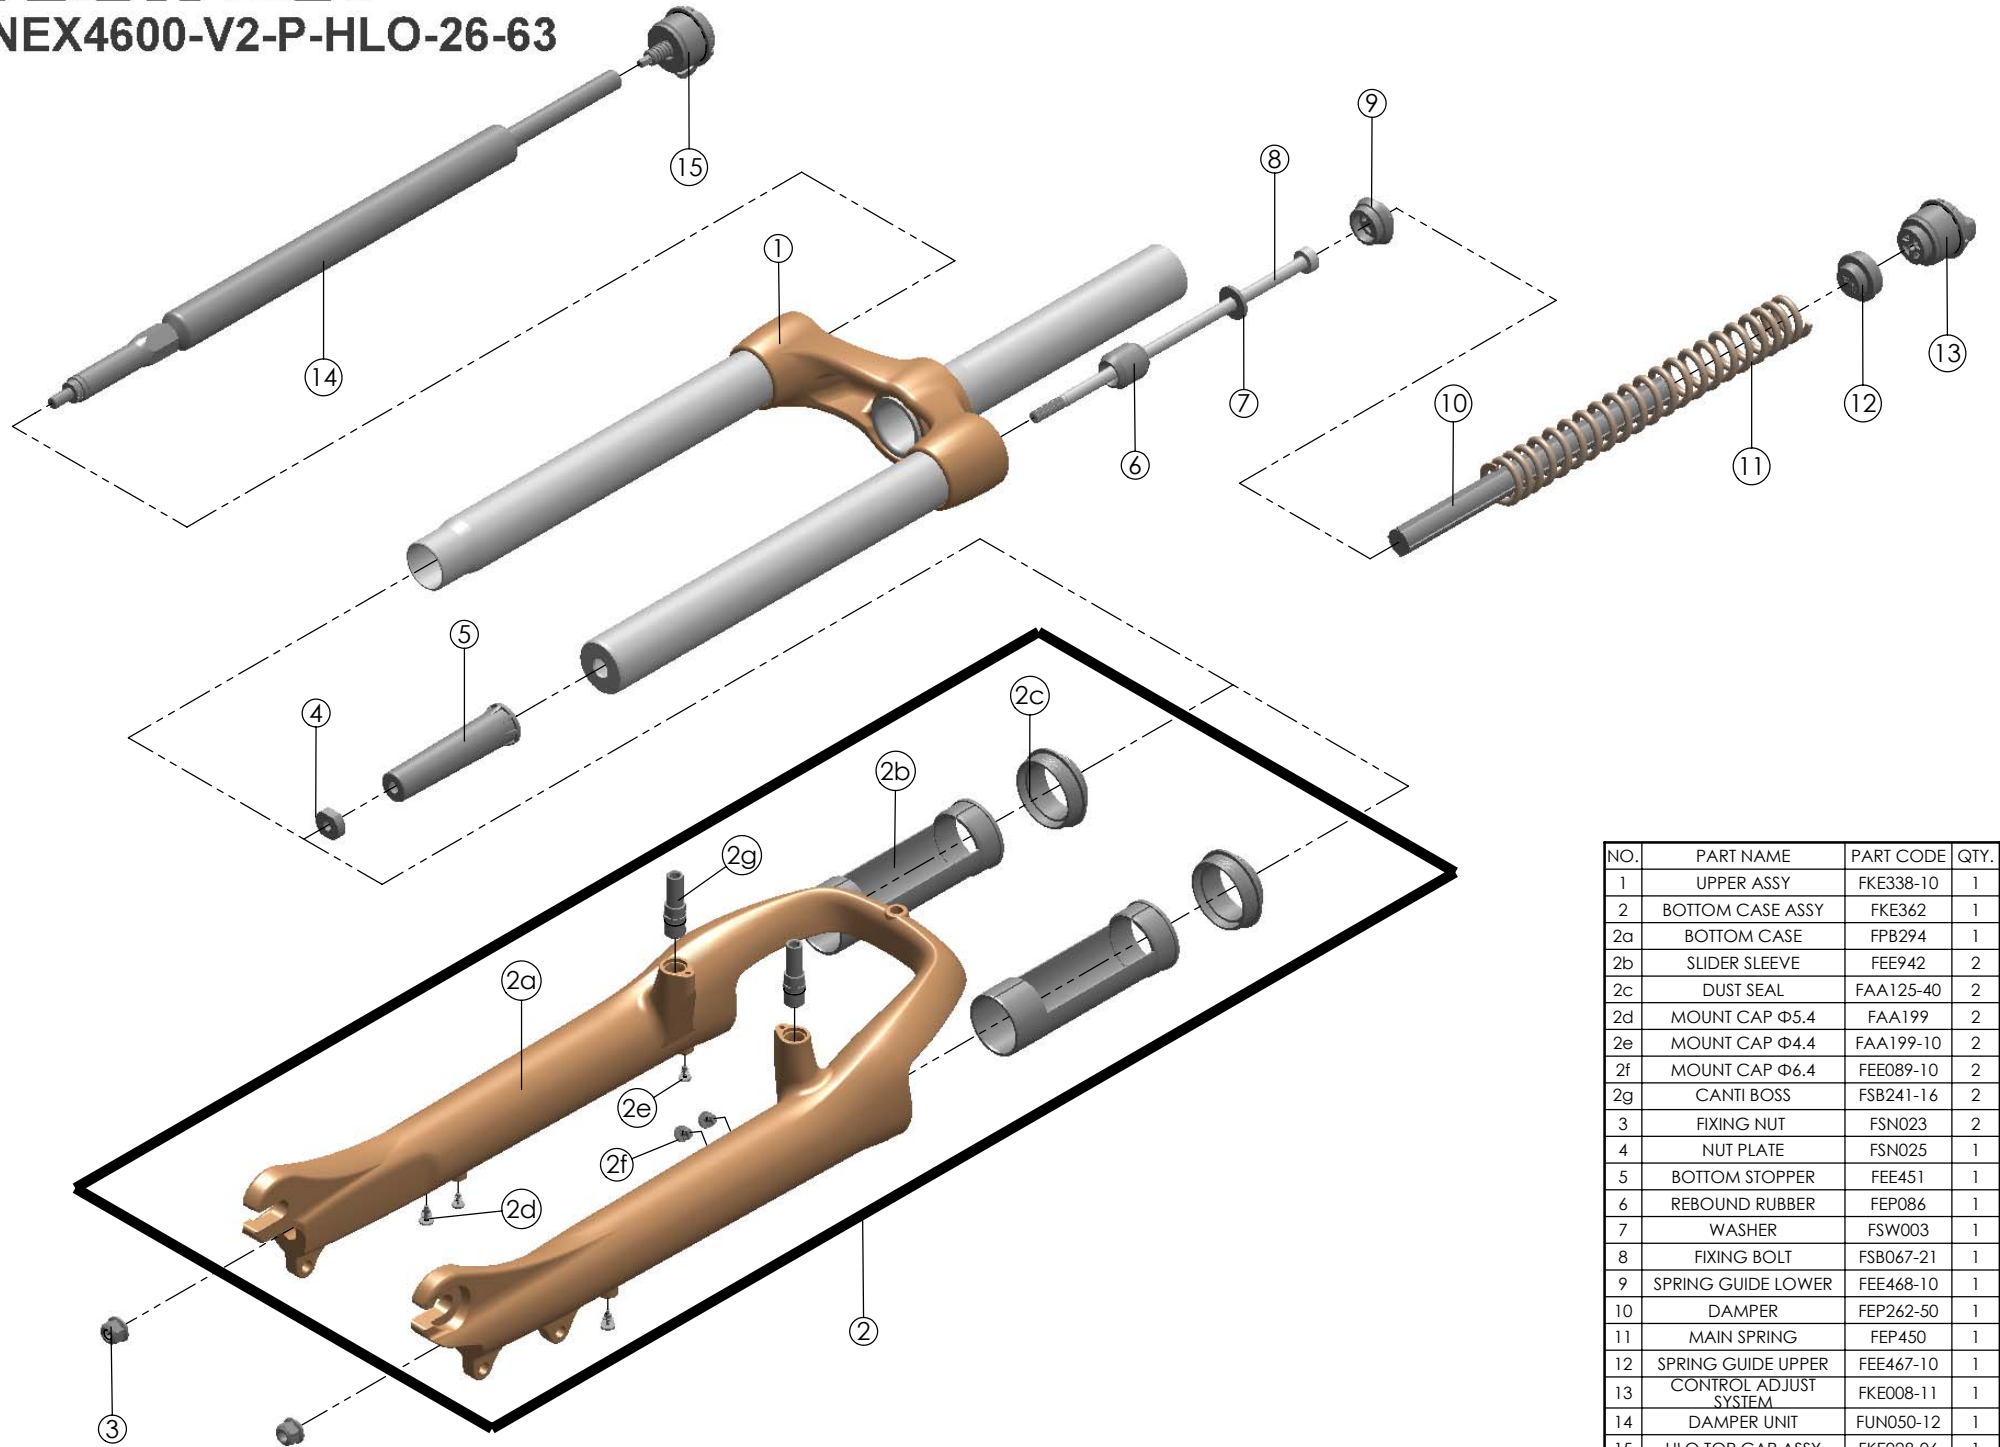

SR SUNTOUR

SF11-NEX4600-V2-P-HLO-26-63

NO.	PART NAME	PART CODE	QTY.
1	UPPER ASSY	FKE338-10	1
2	BOTTOM CASE ASSY	FKE362	1
2a	BOTTOM CASE	FPB294	1
2b	SLIDER SLEEVE	FEE942	2
2c	DUST SEAL	FAA125-40	2
2d	MOUNT CAP Φ 5.4	FAA199	2
2e	MOUNT CAP Φ 4.4	FAA199-10	2
2f	MOUNT CAP Φ 6.4	FEE089-10	2
2g	CANTI BOSS	FSB241-16	2
3	FIXING NUT	FSN023	2
4	NUT PLATE	FSN025	1
5	BOTTOM STOPPER	FEE451	1
6	REBOUND RUBBER	FEP086	1
7	WASHER	FSW003	1
8	FIXING BOLT	FSB067-21	1
9	SPRING GUIDE LOWER	FEE468-10	1
10	DAMPER	FEP262-50	1
11	MAIN SPRING	FEP450	1
12	SPRING GUIDE UPPER	FEE467-10	1
13	CONTROL ADJUST SYSTEM	FKE008-11	1
14	DAMPER UNIT	FUN050-12	1
15	HLO TOP CAP ASSY	FKE028-06	1