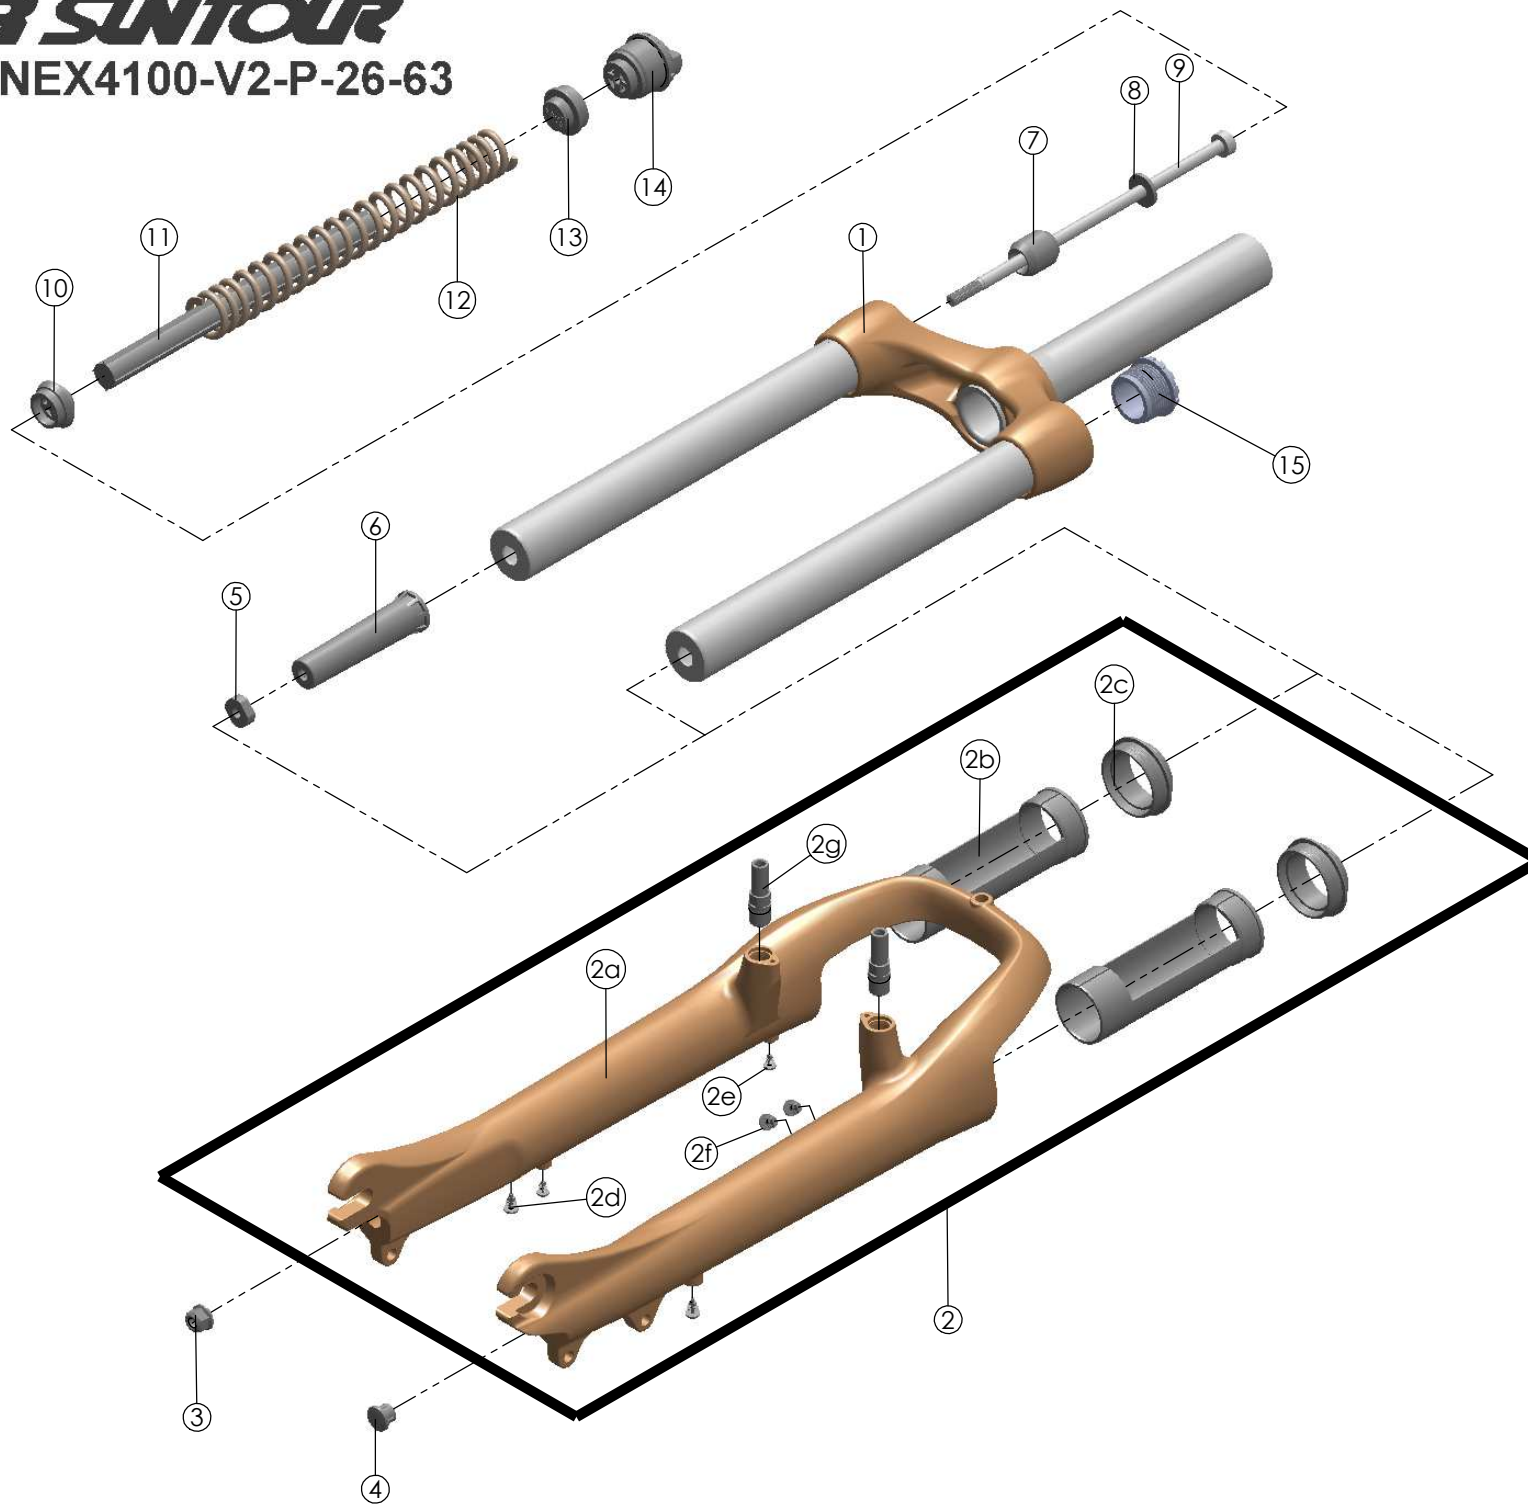

# SR SUNTOUR

## SF11-NEX4100-V2-P-26-63

NO.	PART NAME	PART CODE	QTY.
1	UPPER ASSY	FKE338-01	1
2	BOTTOM CASE ASSY	FKE362	1
2a	BOTTOM CASE	FPB294	1
2b	SLIDER SLEEVE	FEE942	2
2c	DUST SEAL	FAA125-40	2
2d	MOUNT CAP $\Phi 5.4$	FAA199	2
2e	MOUNT CAP $\Phi 4.4$	FAA199-10	2
2f	MOUNT CAP $\Phi 6.4$	FEE089-10	2
2g	CANTI BOSS	FSB241-16	2
3	FIXING NUT	FSN023	1
4	BOTTOM CAP	FEE795	1
5	NUT PLATE	FSN025	1
6	BOTTOM STOPPER	FEE451	1
7	REBOUND RUBBER	FEP086	1
8	WASHER	FSW003	1
9	FIXING BOLT	FSB067-21	1
10	SPRING GUIDE LOWER	FEE468-10	1
11	DAMPER	FEP262-50	1
12	MAIN SPRING	FEP503	1
13	SPRING GUIDE UPPER	FEE467-10	1
14	CONTROL ADJUST SYSTEM	FKE008-11	1
15	CAP	FEE830	1