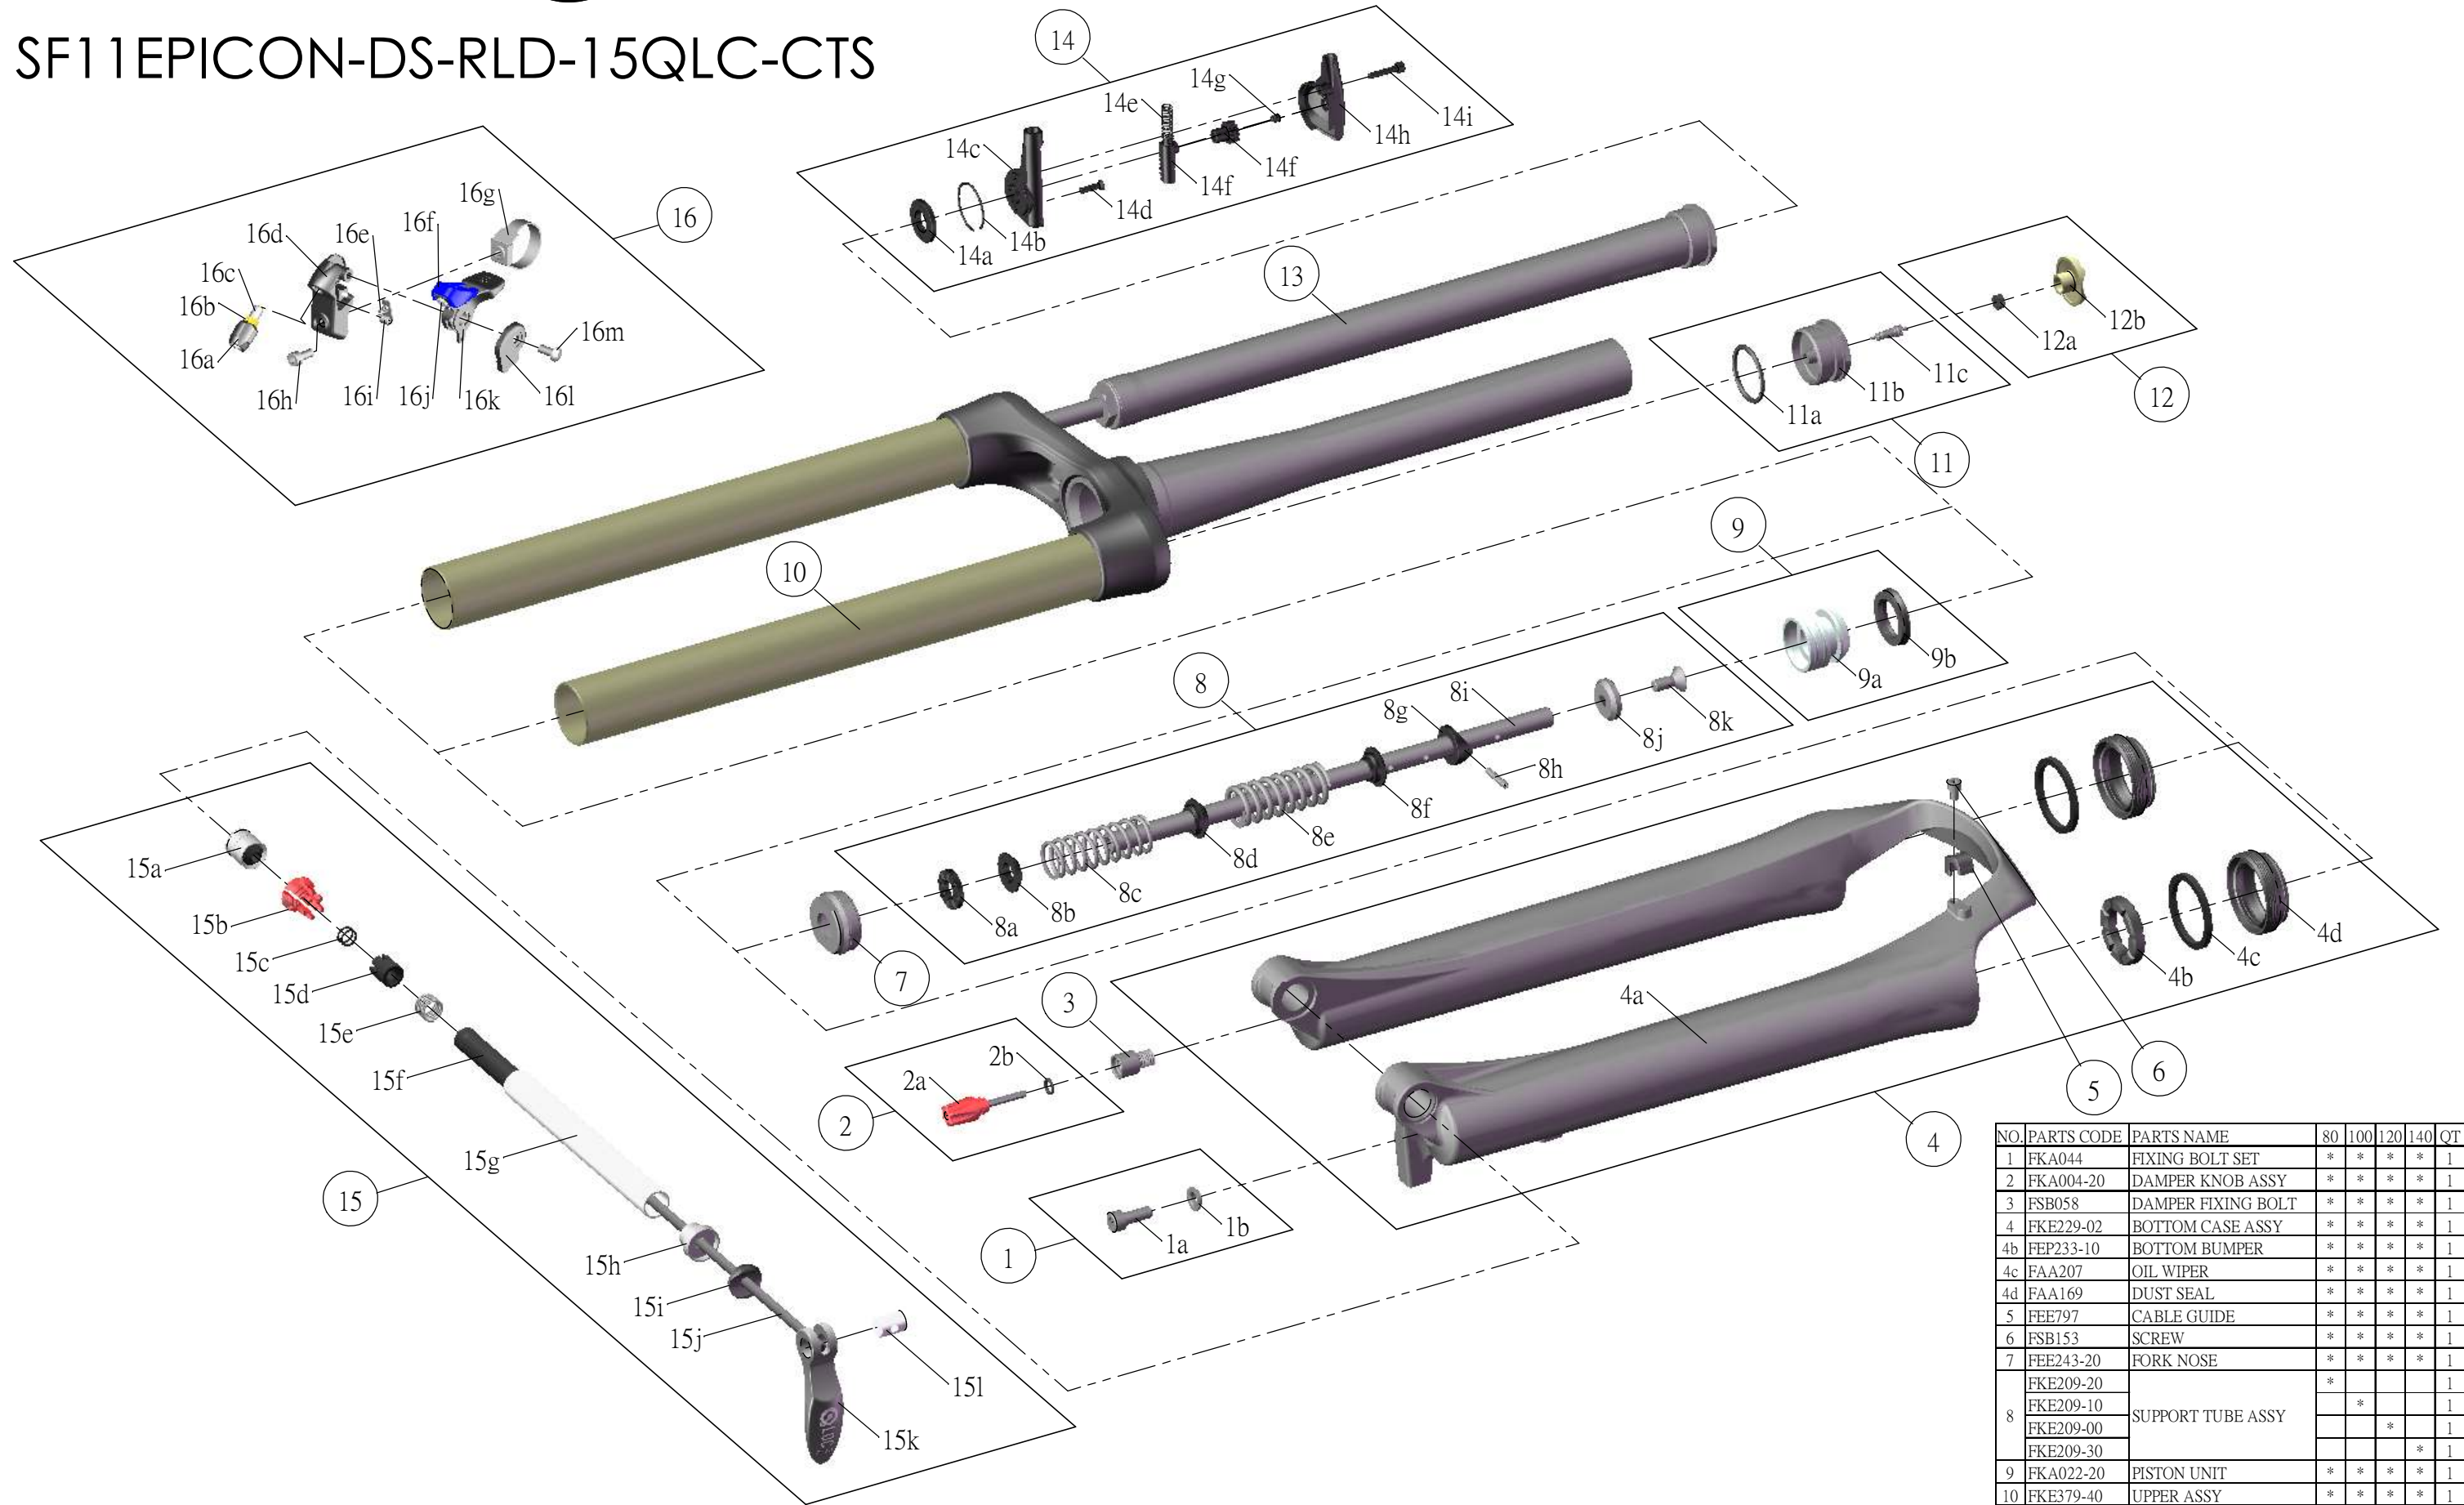

SR SUNTOUR

SF11EPICON-DS-RLD-15QLC-CTS

NO.	PARTS CODE	PARTS NAME	80	100	120	140	QT
1	FKA044	FIXING BOLT SET	*	*	*	*	1
2	FKA004-20	DAMPER KNOB ASSY	*	*	*	*	1
3	FSB058	DAMPER FIXING BOLT	*	*	*	*	1
4	FKE229-02	BOTTOM CASE ASSY	*	*	*	*	1
4b	FEP233-10	BOTTOM BUMPER	*	*	*	*	1
4c	FAA207	OIL WIPER	*	*	*	*	1
4d	FAA169	DUST SEAL	*	*	*	*	1
5	FEE797	CABLE GUIDE	*	*	*	*	1
6	FSB153	SCREW	*	*	*	*	1
7	FEE243-20	FORK NOSE	*	*	*	*	1
8	FKE209-20	SUPPORT TUBE ASSY	*				1
	FKE209-10			*			1
	FKE209-00				*		1
	FKE209-30					*	1
9	FKA022-20	PISTON UNIT	*	*	*	*	1
10	FKE379-40	UPPER ASSY	*	*	*	*	1
11	FKE075-04	AIR CAP ASSY	*	*	*	*	1
12	FKE076-20	VALVE CAP ASSY	*	*	*	*	1
13	FUN021-11	RLD UNIT	*	*	*	*	1
14	FKE112	RL REMOTE ASSY	*	*	*	*	1
15	FKA069-00	QLC15 AXLE SET	*	*	*	*	1
16	SL9SC-RLO	REMOTE LEVER ASSY	*	*	*	*	1