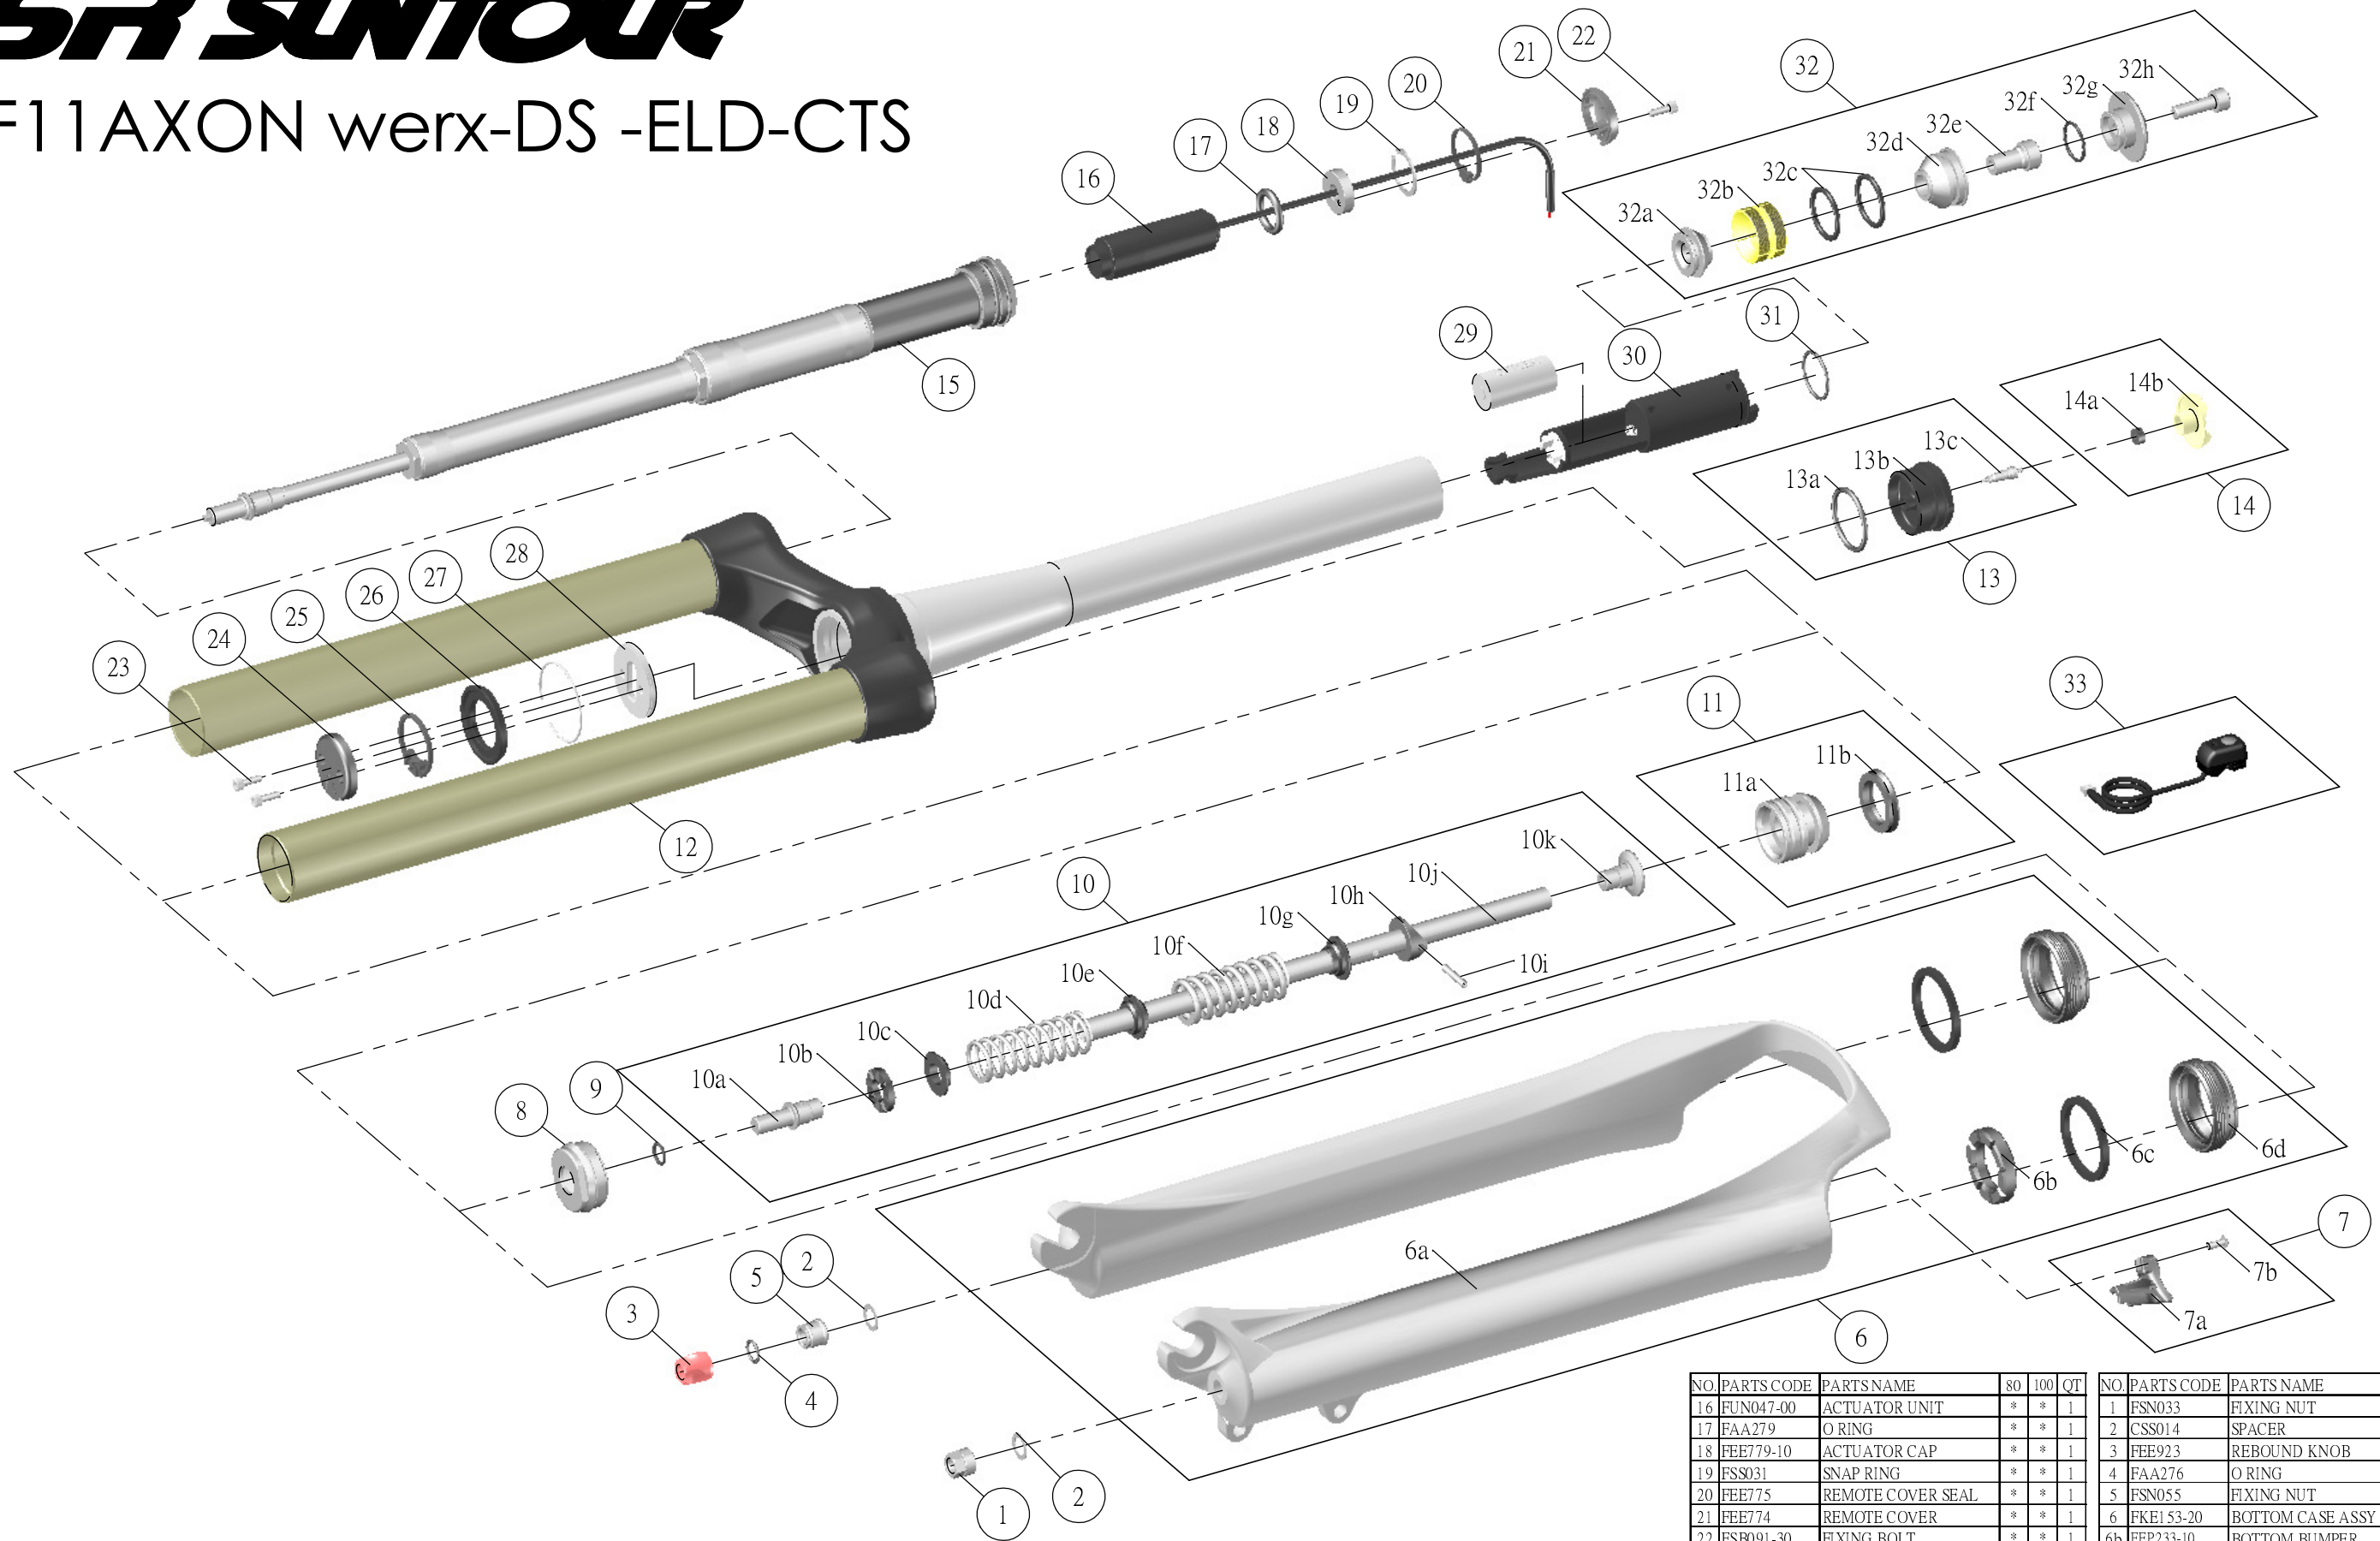

SR SUNTOUR

SF11 AXON werx-DS -ELD-CTS

NO.	PARTS CODE	PARTS NAME	80	100	QT	NO.	PARTS CODE	PARTS NAME	80	100	QT
16	FUN047-00	ACTUATOR UNIT	*	*	1	1	FSN033	FIXING NUT	*	*	1
17	FAA279	O RING	*	*	1	2	CSS014	SPACER	*	*	2
18	FEE779-10	ACTUATOR CAP	*	*	1	3	FEE923	REBOUND KNOB	*	*	1
19	FSS031	SNAP RING	*	*	1	4	FAA276	O RING	*	*	1
20	FEE775	REMOTE COVER SEAL	*	*	1	5	FSN055	FIXING NUT	*	*	1
21	FEE774	REMOTE COVER	*	*	1	6	FKE153-20	BOTTOM CASE ASSY	*	*	1
22	FSB091-30	FIXING BOLT	*	*	1	6b	FEP233-10	BOTTOM BUMPER	*	*	1
23	FSB091-30	FIXING BOLT	*	*	2	6c	FAA207	OIL WIPER	*	*	2
24	FEE776	LOWER COVER	*	*	1	6d	FAA169	DUST SEAL	*	*	2
25	FEE777	LOWER COVER SEAL	*	*	1	7	FKA064	CABLE GUIDE SET	*	*	1
26	FEG017	REDUCER PLATE	*	*	1	8	FEE243-20	FORK NOSE	*	*	1
27	FSS001-30	SNAP WIRE	*	*	1	9	FAA175	O RING	*	*	1
28	FEE780-10	FIXING PLATE	*	*	1	10	FKE115-10	SUPPORT TUBE ASSY	*	*	1
29	FAA285	BATTERY	*	*	1		FKE115-00		*	*	1
30	FUN048-00	CONTROLLER UNIT	*	*	1	11	FKA022-20	PISTON UNIT	*	*	1
31	FAA184	O RING	*	*	1	12	FKE405	UPPER ASSY	*	*	1
32	FKE210	TOP CAP ASSY	*	*	1	13	FKE075-14	AIR CAP ASSY	*	*	1
33	FUN049-00	SWITCH UNIT	*	*	1	14	FKE076-20	VALVE CAP ASSY	*	*	1
						15	FUN064-00	DAMPER UNIT	*	*	1