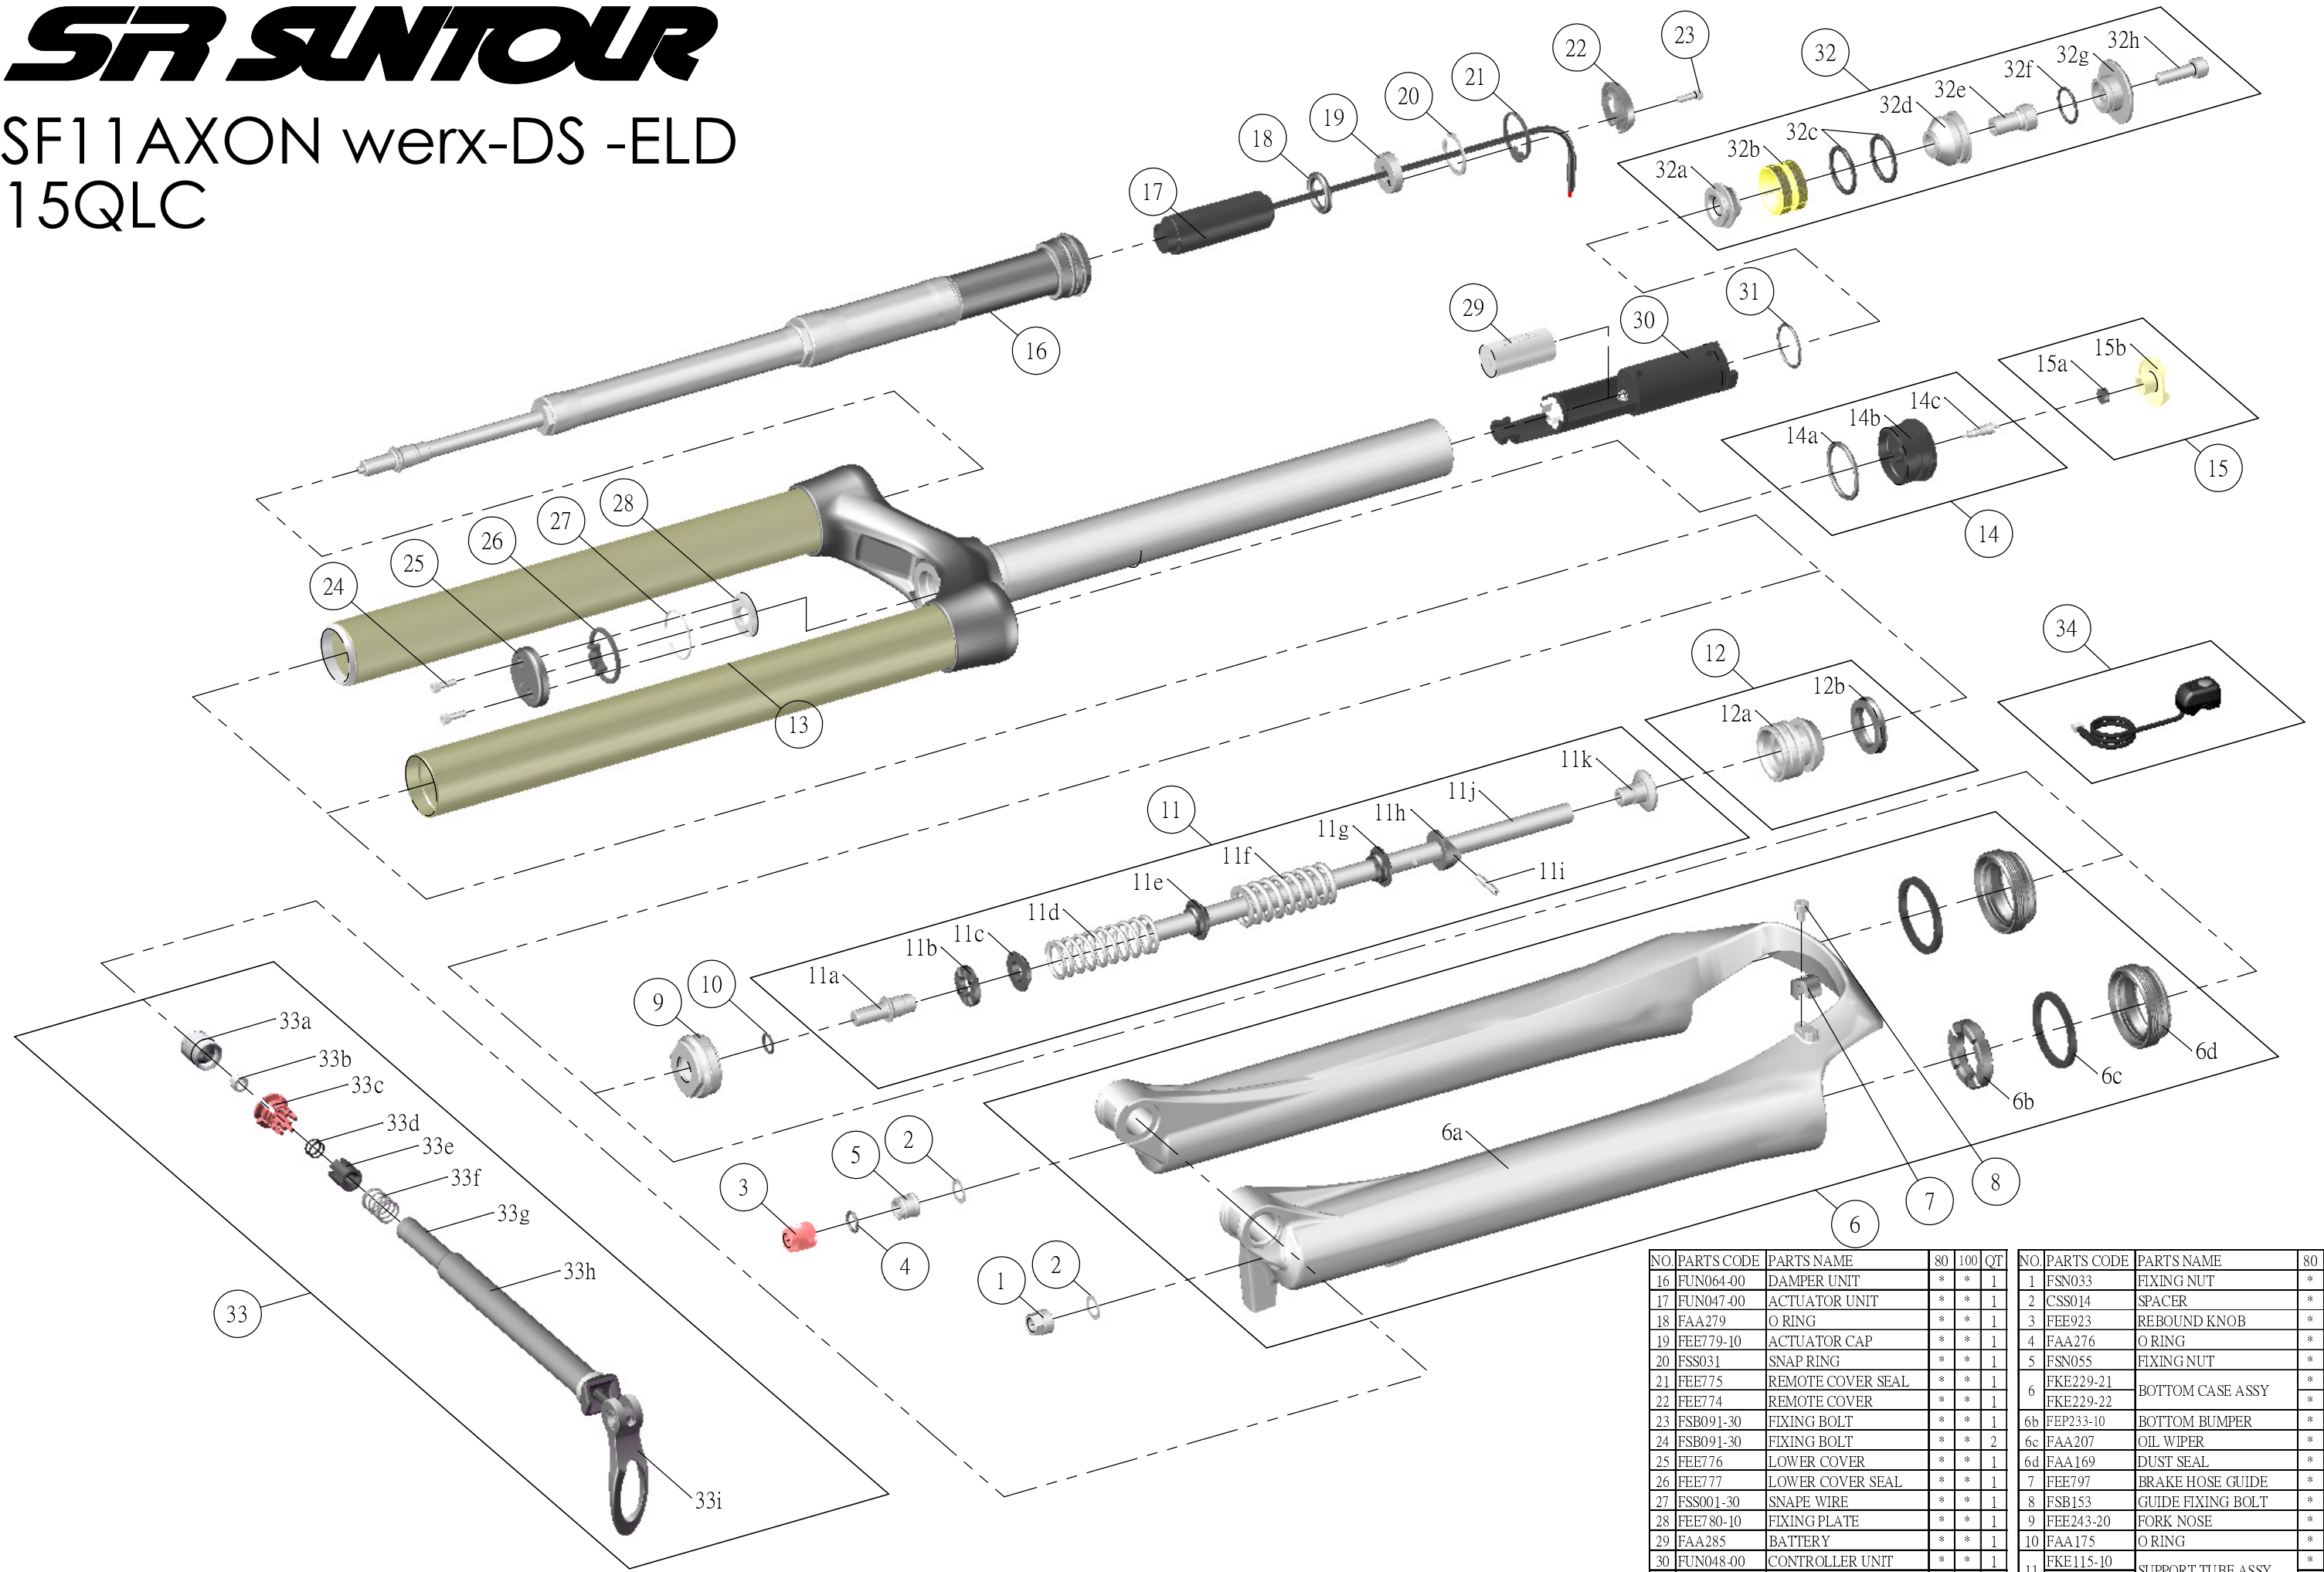

SR SUNTOUR

SF11 AXON werx-DS -ELD 15QLC

NO.	PARTS CODE	PARTS NAME	80	100	QT	NO.	PARTS CODE	PARTS NAME	80	100	QT
16	FUN064-00	DAMPER UNIT	*	*	1	1	FSN033	FIXING NUT	*	*	1
17	FUN047-00	ACTUATOR UNIT	*	*	1	2	CSS014	SPACER	*	*	2
18	FAA279	O RING	*	*	1	3	FEE923	REBOUND KNOB	*	*	1
19	FEE779-10	ACTUATOR CAP	*	*	1	4	FAA276	O RING	*	*	1
20	FSS031	SNAP RING	*	*	1	5	FSN055	FIXING NUT	*	*	1
21	FEE775	REMOTE COVER SEAL	*	*	1	6	FKE229-21	BOTTOM CASE ASSY	*	*	1
22	FEE774	REMOTE COVER	*	*	1		FKE229-22	BOTTOM CASE ASSY	*	*	1
23	FSB091-30	FIXING BOLT	*	*	1	6b	FEP233-10	BOTTOM BUMPER	*	*	1
24	FSB091-30	FIXING BOLT	*	*	2	6c	FAA207	OIL WIPER	*	*	2
25	FEE776	LOWER COVER	*	*	1	6d	FAA169	DUST SEAL	*	*	2
26	FEE777	LOWER COVER SEAL	*	*	1	7	FEE797	BRAKE HOSE GUIDE	*	*	1
27	FSS001-30	SNAP WIRE	*	*	1	8	FSB153	GUIDE FIXING BOLT	*	*	1
28	FEE780-10	FIXING PLATE	*	*	1	9	FEE243-20	FORK NOSE	*	*	1
29	FAA285	BATTERY	*	*	1	10	FAA175	O RING	*	*	1
30	FUN048-00	CONTROLLER UNIT	*	*	1	11	FKE115-10	SUPPORT TUBE ASSY	*	*	1
31	FAA184	O RING	*	*	1		FKE115-00	SUPPORT TUBE ASSY	*	*	1
32	FKE210	TOP CAP ASSY	*	*	1	12	FKA022-20	PISTON UNIT	*	*	1
33	FKA069-10	QLC Ti 15 AXLE SET	*	*	1	13	FKE154-71	UPPER ASSY	*	*	1
34	FUN049-00	SWITCH UNIT	*	*	1	14	FKE075-14	AIR CAP ASSY	*	*	1
						15	FKE076-20	VALVE CAP ASSY	*	*	1