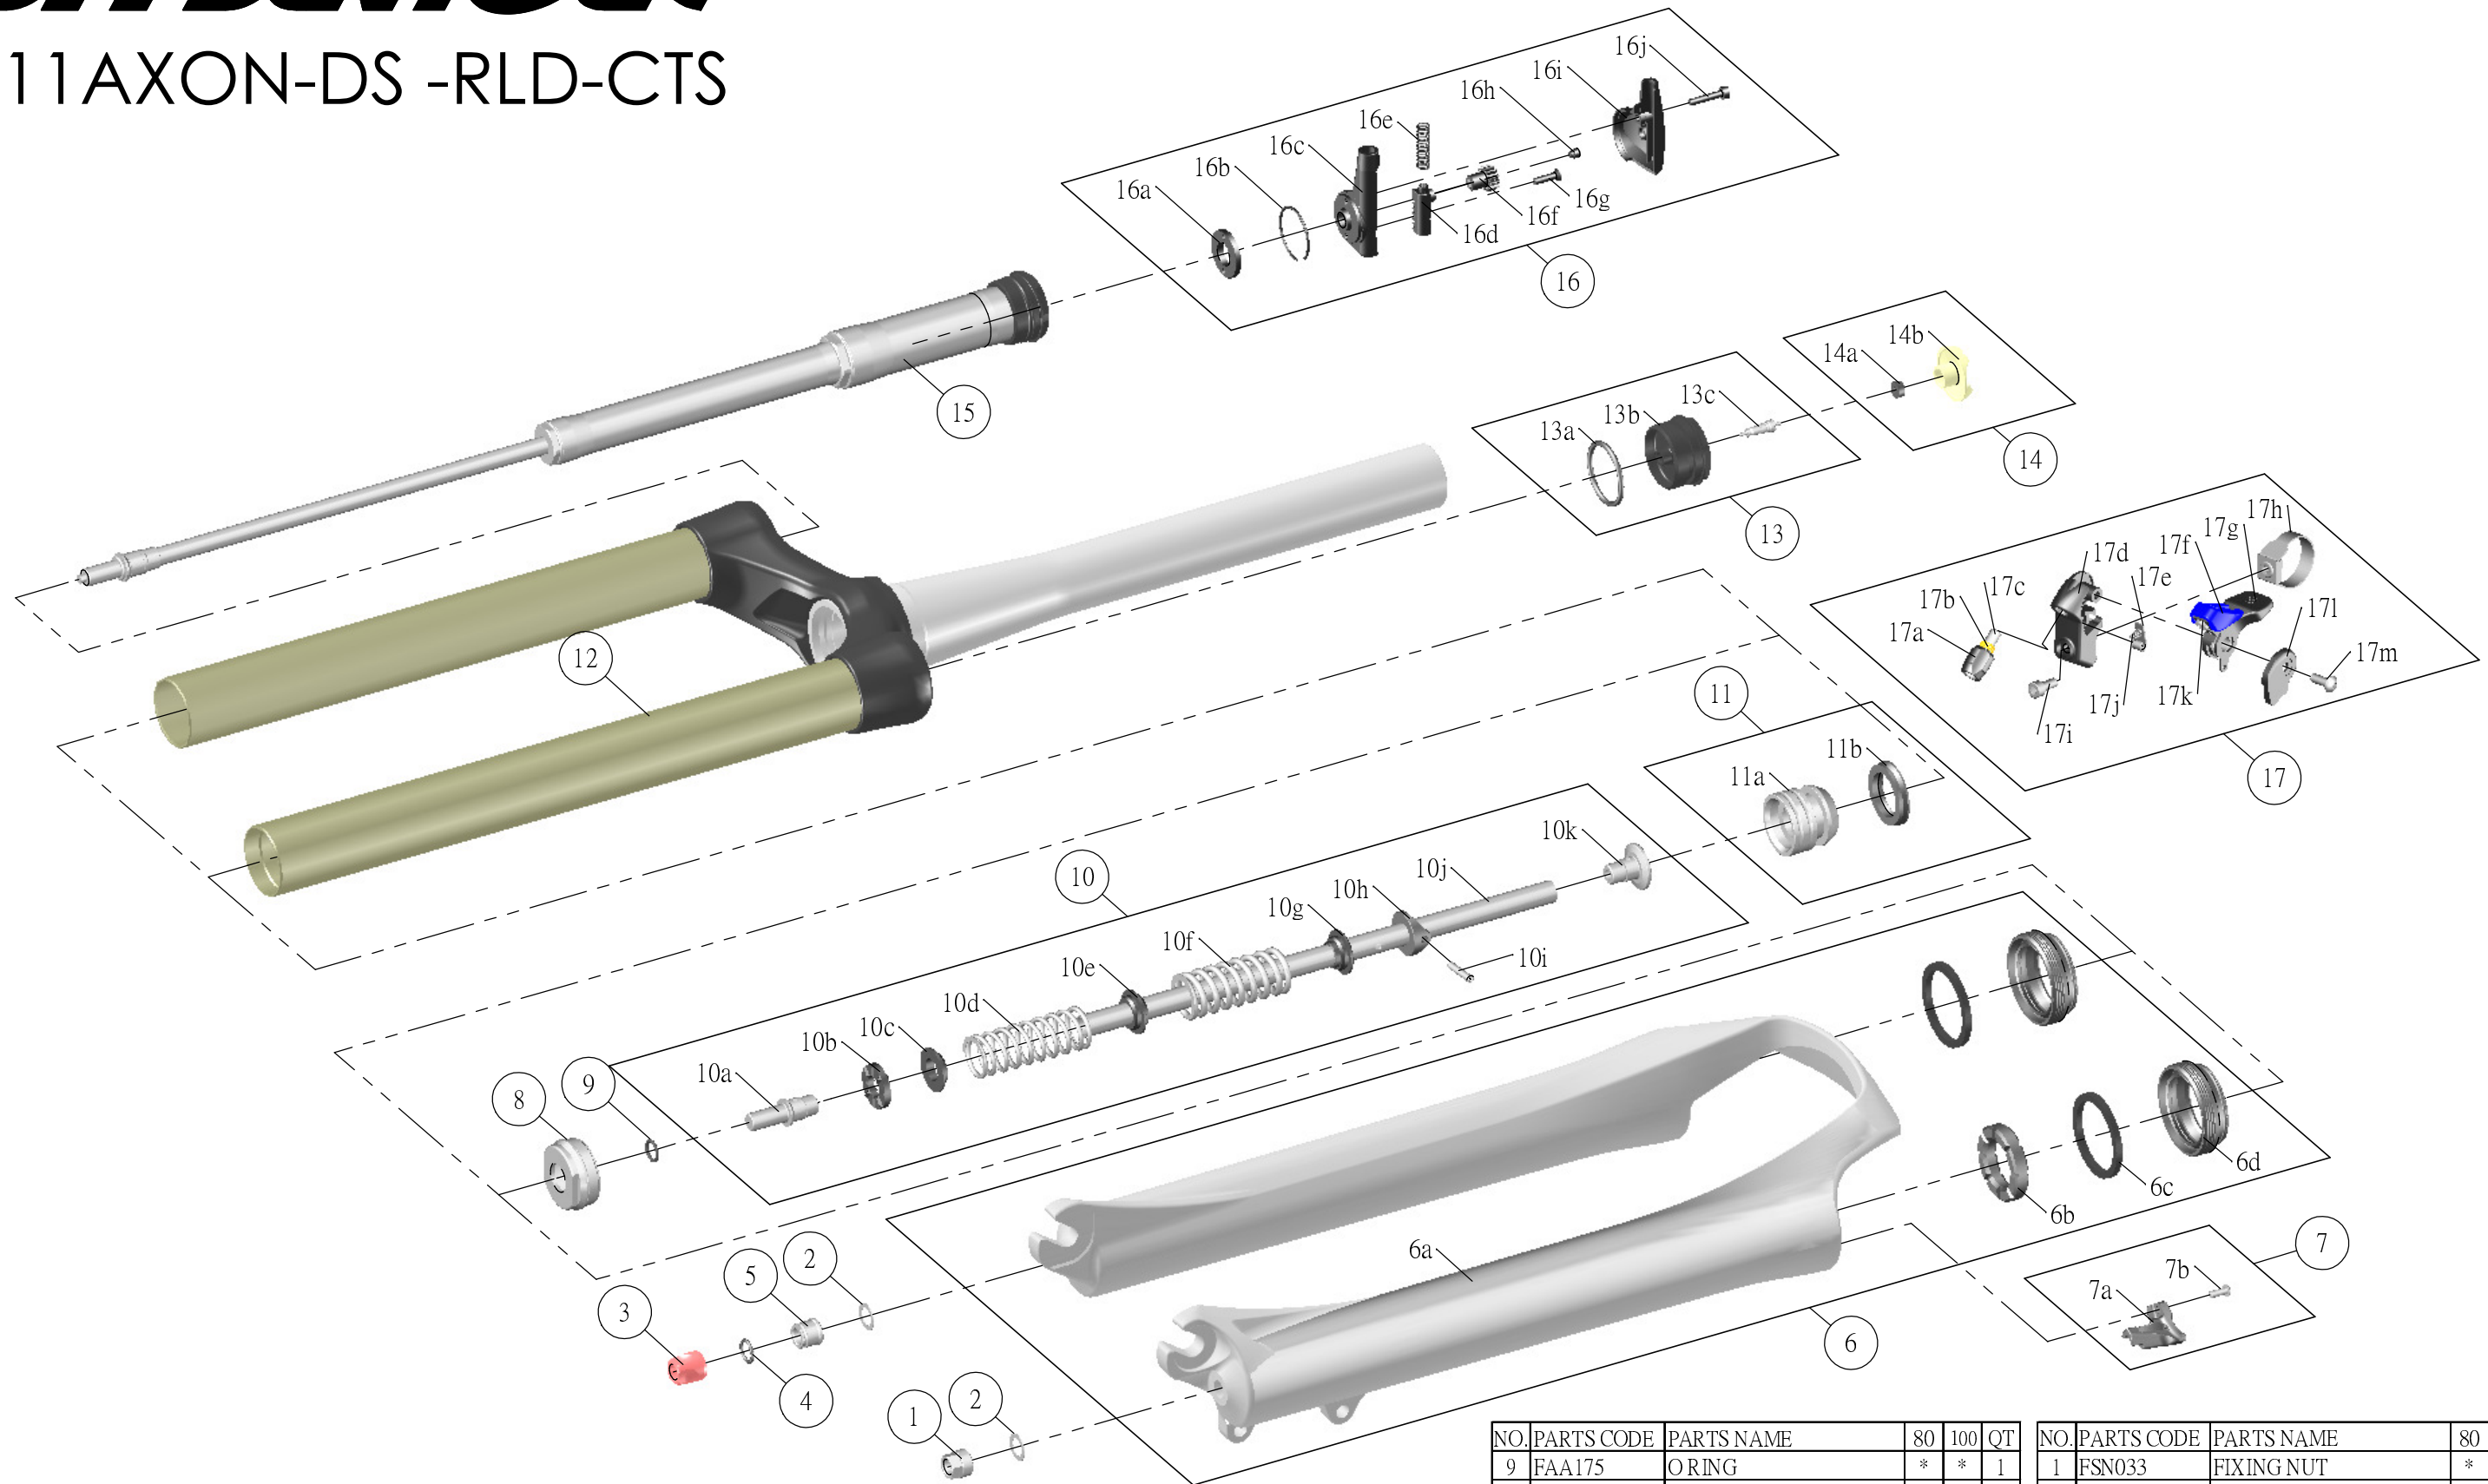

SF SUNTOUR

SF11 AXON-DS -RLD-CTS

NO.	PARTS CODE	PARTS NAME	80	100	QT
9	FAA175	O RING	*	*	1
10	FKE115-10	SUPPORT TUBE ASSY	*		1
	FKE115-00			*	1
11	FKA022-20	PISTON UNIT	*	*	1
12	FKE405-10	UPPER ASSY	*	*	1
13	FKE075-14	AIR CAP ASSY	*	*	1
14	FKE076-20	VALVE CAP ASSY	*	*	1
15	FUN063-00	RLD UNIT	*	*	1
16	FKE112	RL REMOTE ASSY	*	*	1
17	SL9SC-RLO	REMOTE LEVER ASSY	*	*	1

NO.	PARTS CODE	PARTS NAME	80	100	QT
1	FSN033	FIXING NUT	*	*	1
2	CSS014	SPACER	*	*	2
3	FEE923	REBOUND KNOB	*	*	1
4	FAA276	O RING	*	*	1
5	FSN055	FIXING NUT	*	*	1
6	FKE152-20	BOTTOM CASE ASSY	*	*	1
6b	FEP233-10	BOTTOM BUMPER	*	*	1
6c	FAA207	OIL WIPER	*	*	2
6d	FAA169	DUST SEAL	*	*	2
7	FKA064	CABLE GUIDE SET	*	*	1
8	FEE243-20	FORK NOSE	*	*	1