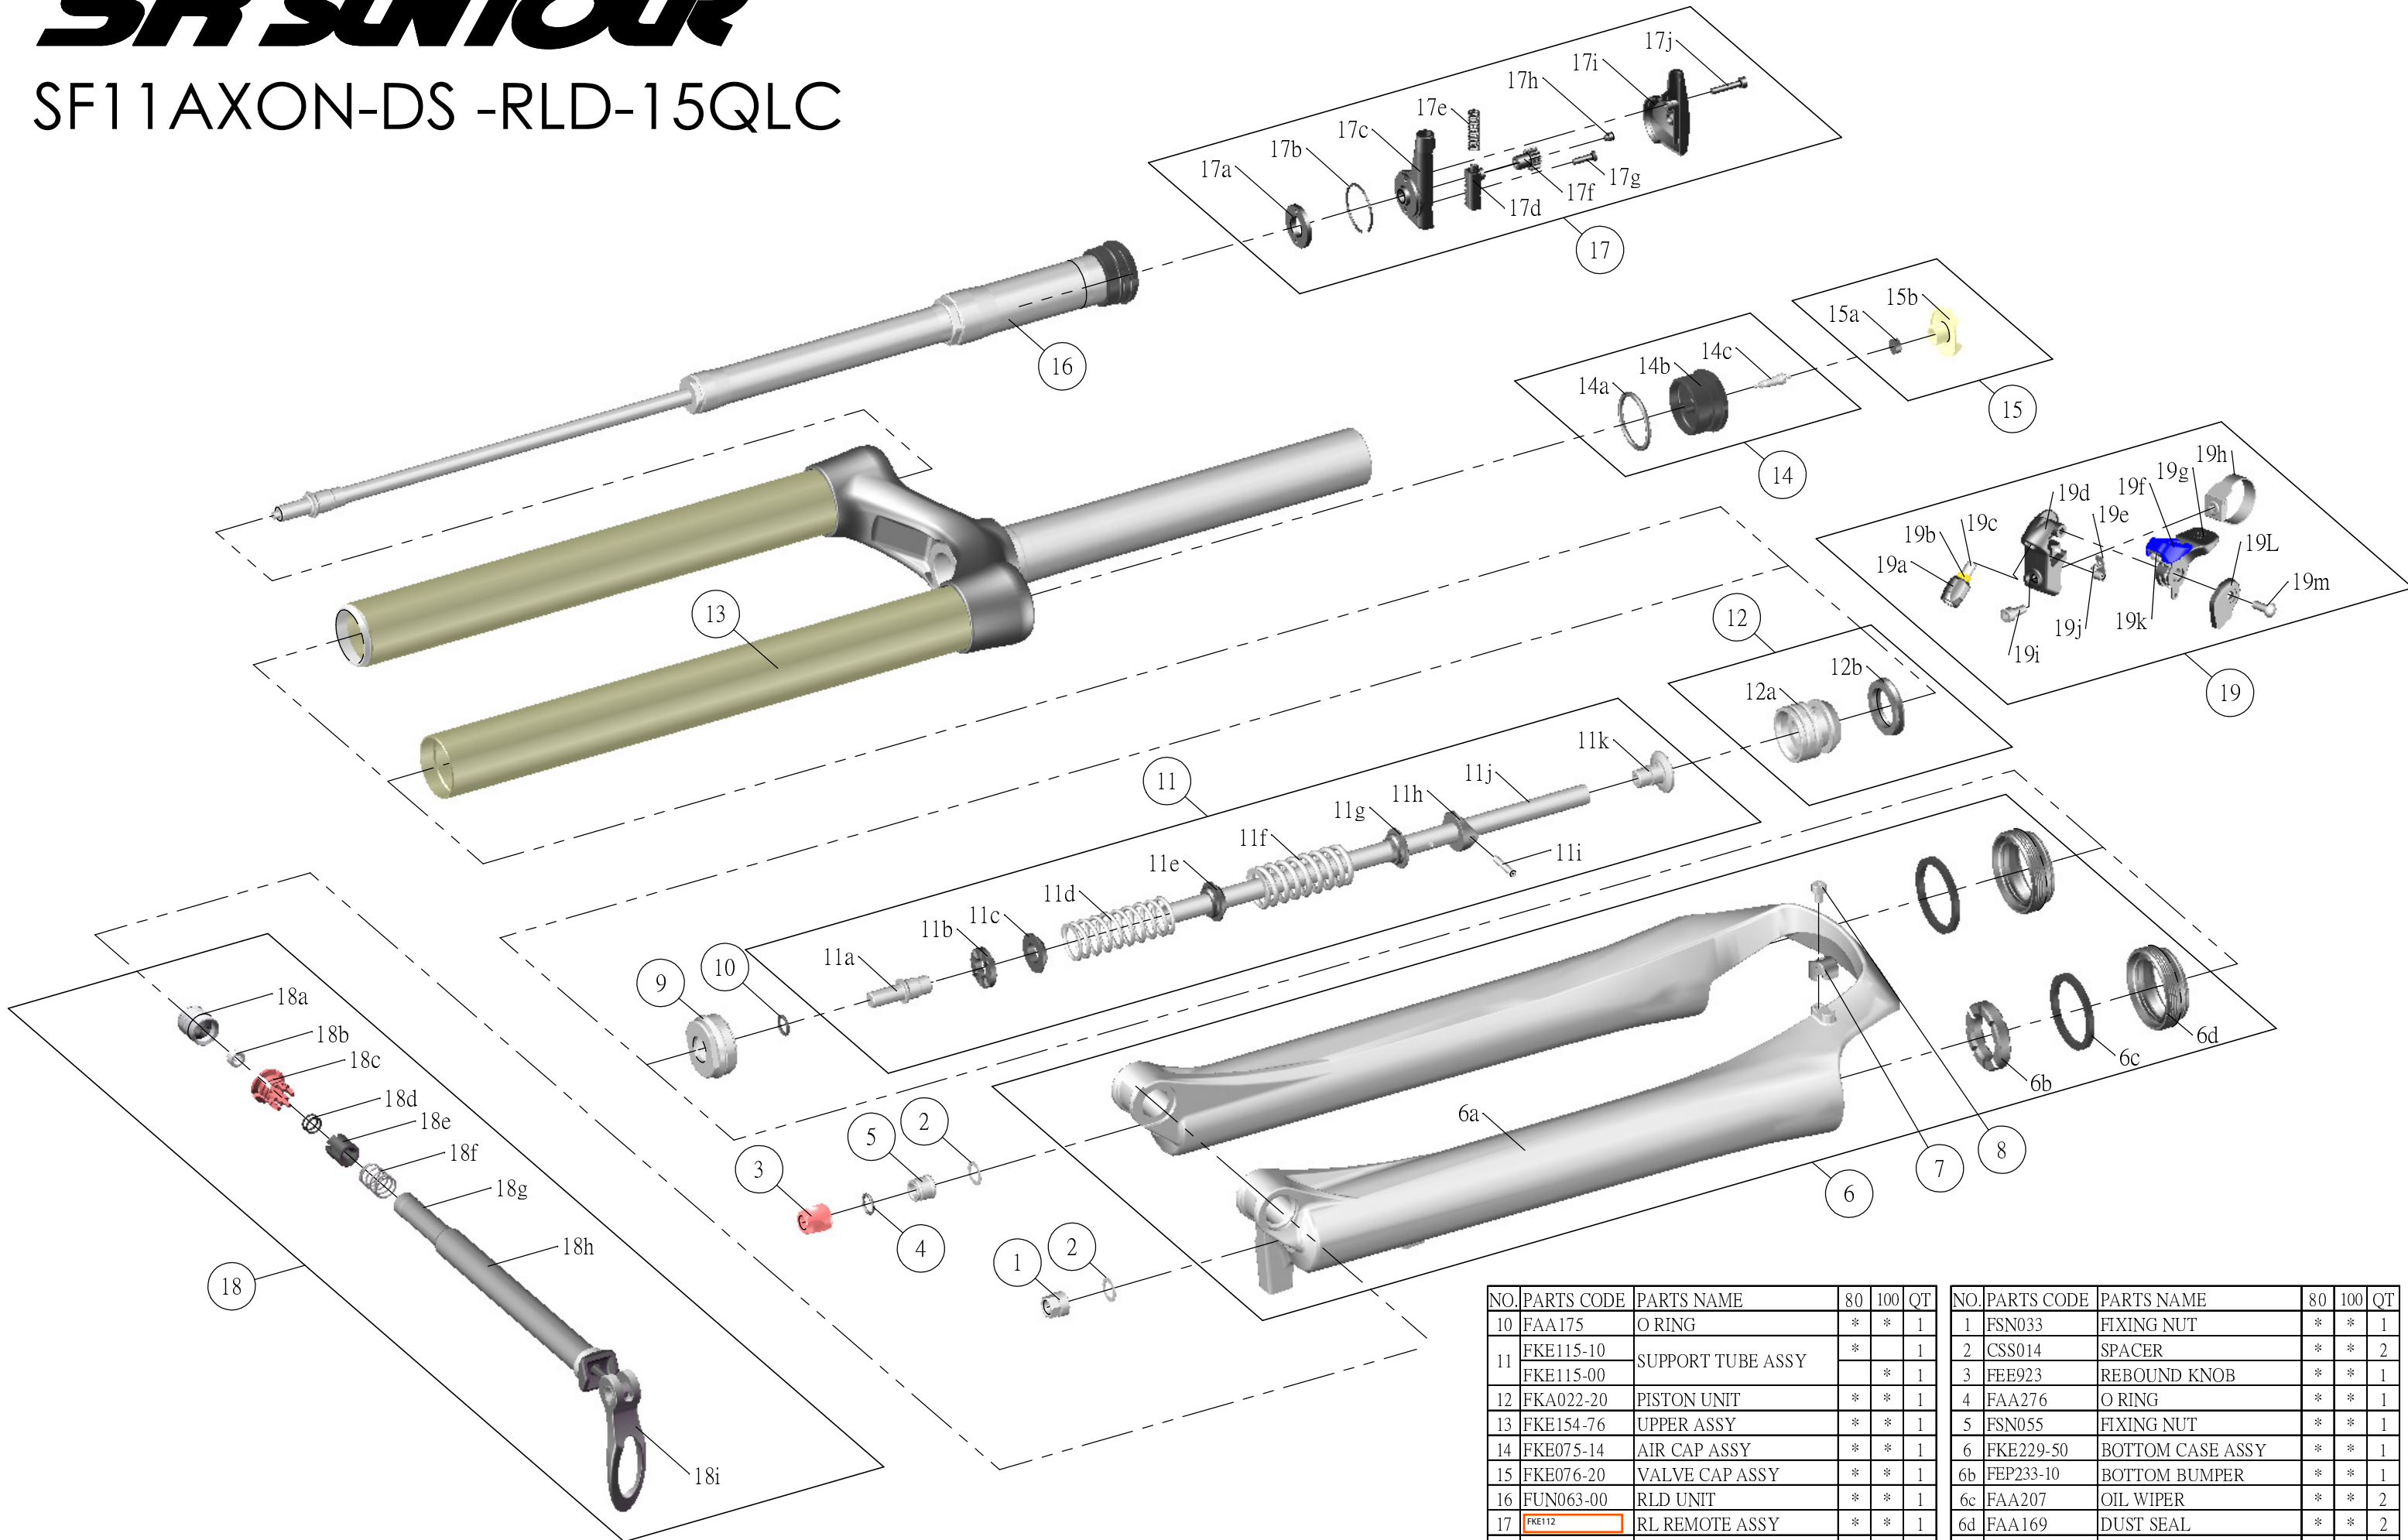

SR SUNTOUR

SF11 AXON-DS -RLD-15QLC

NO.	PARTS CODE	PARTS NAME	80	100	QT	NO.	PARTS CODE	PARTS NAME	80	100	QT
10	FAA175	O RING	*	*	1	1	FSN033	FIXING NUT	*	*	1
11	FKE115-10	SUPPORT TUBE ASSY	*	*	1	2	CSS014	SPACER	*	*	2
	FKE115-00		*	*	1	3	FEE923	REBOUND KNOB	*	*	1
12	FKA022-20	PISTON UNIT	*	*	1	4	FAA276	O RING	*	*	1
13	FKE154-76	UPPER ASSY	*	*	1	5	FSN055	FIXING NUT	*	*	1
14	FKE075-14	AIR CAP ASSY	*	*	1	6	FKE229-50	BOTTOM CASE ASSY	*	*	1
15	FKE076-20	VALVE CAP ASSY	*	*	1	6b	FEP233-10	BOTTOM BUMPER	*	*	1
16	FUN063-00	RLD UNIT	*	*	1	6c	FAA207	OIL WIPER	*	*	2
17	FKE112	RL REMOTE ASSY	*	*	1	6d	FAA169	DUST SEAL	*	*	2
18	FKA069-10	QLC Ti 15 AXLE SET	*	*	1	7	FEE797	BRAKE HOSE GUIDE	*	*	1
19	SL9SC-RLO	REMOTE LEVER ASSY	*	*	1	8	FSB153	GUIDE FIXING BOLT	*	*	1
						9	FEE243-20	FORK NOSE	*	*	1