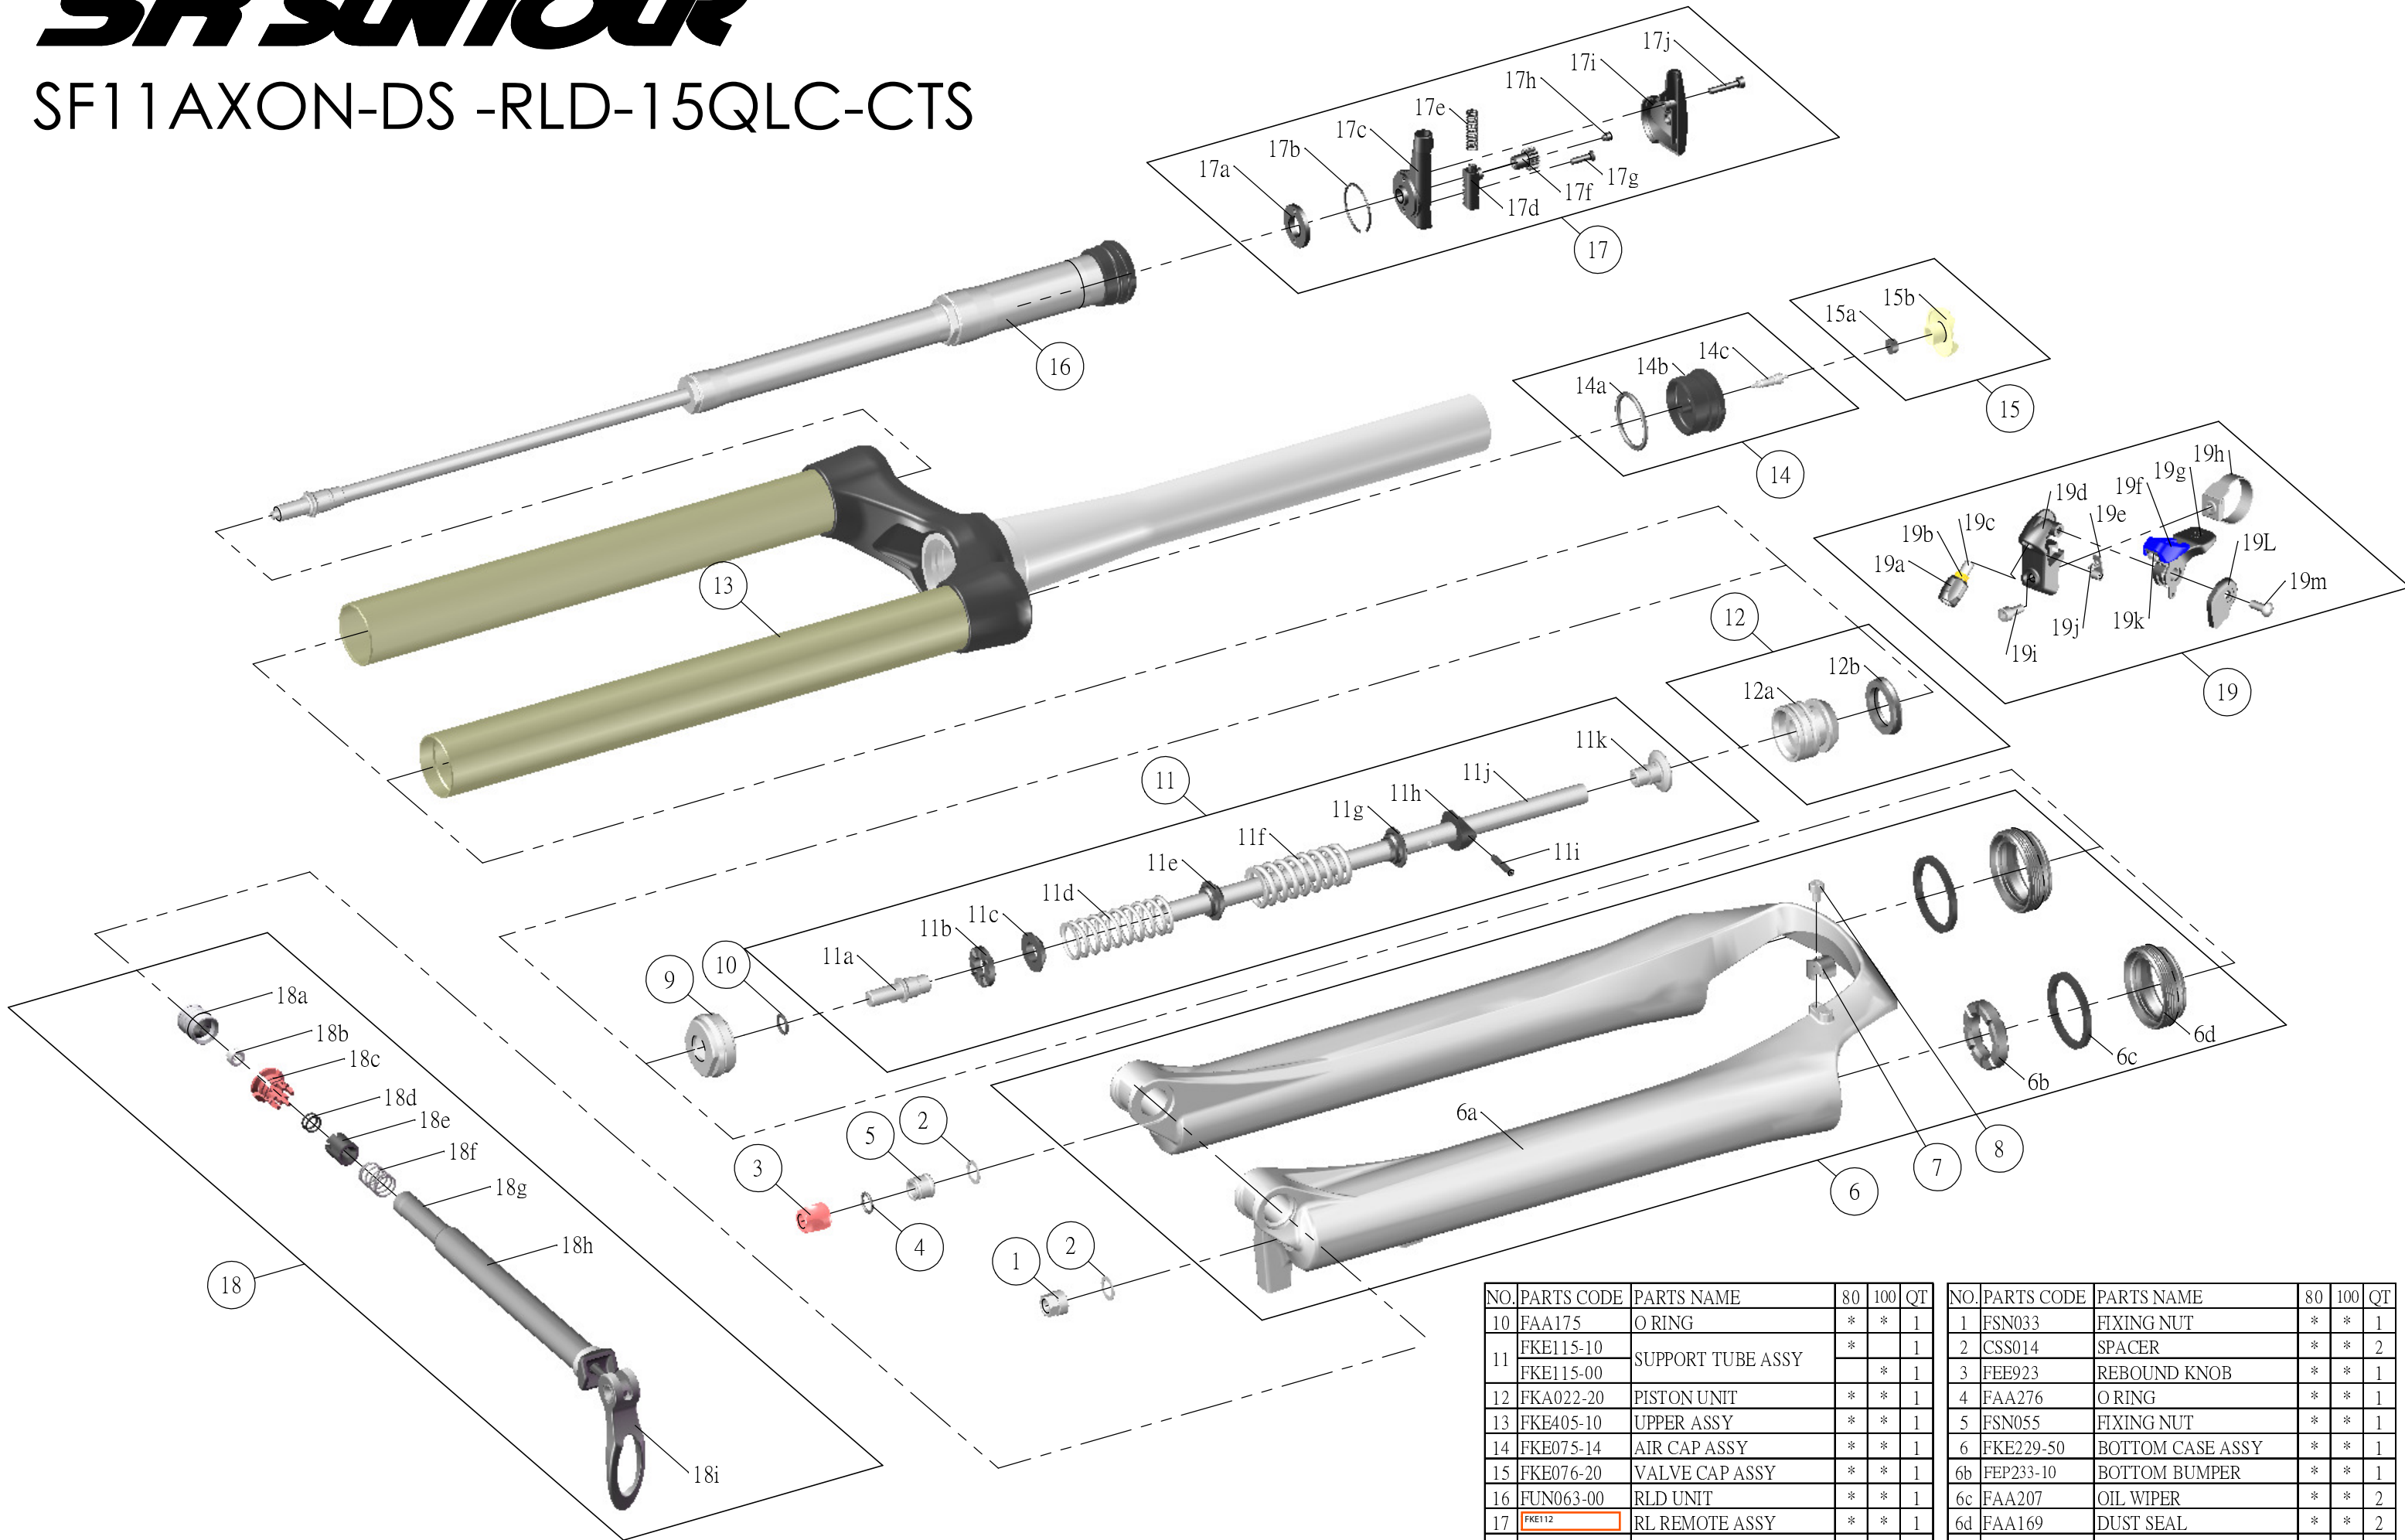

SR SUNTOUR

SF11 AXON-DS -RLD-15QLC-CTS

NO.	PARTS CODE	PARTS NAME	80	100	QT
10	FAA175	O RING	*	*	1
11	FKE115-10	SUPPORT TUBE ASSY	*	*	1
	FKE115-00		*	*	1
12	FKA022-20	PISTON UNIT	*	*	1
13	FKE405-10	UPPER ASSY	*	*	1
14	FKE075-14	AIR CAP ASSY	*	*	1
15	FKE076-20	VALVE CAP ASSY	*	*	1
16	FUN063-00	RLD UNIT	*	*	1
17	FKE112	RL REMOTE ASSY	*	*	1
18	FKA069-10	QLC Ti 15 AXLE SET	*	*	1
19	SL9SC-RLO	REMOTE LEVER ASSY	*	*	1
1	FSN033	FIXING NUT	*	*	1
2	CSS014	SPACER	*	*	2
3	FEE923	REBOUND KNOB	*	*	1
4	FAA276	O RING	*	*	1
5	FSN055	FIXING NUT	*	*	1
6	FKE229-50	BOTTOM CASE ASSY	*	*	1
6b	FEP233-10	BOTTOM BUMPER	*	*	1
6c	FAA207	OIL WIPER	*	*	2
6d	FAA169	DUST SEAL	*	*	2
7	FEE797	BRAKE HOSE GUIDE	*	*	1
8	FSB153	GUIDE FIXING BOLT	*	*	1
9	FEE243-20	FORK NOSE	*	*	1