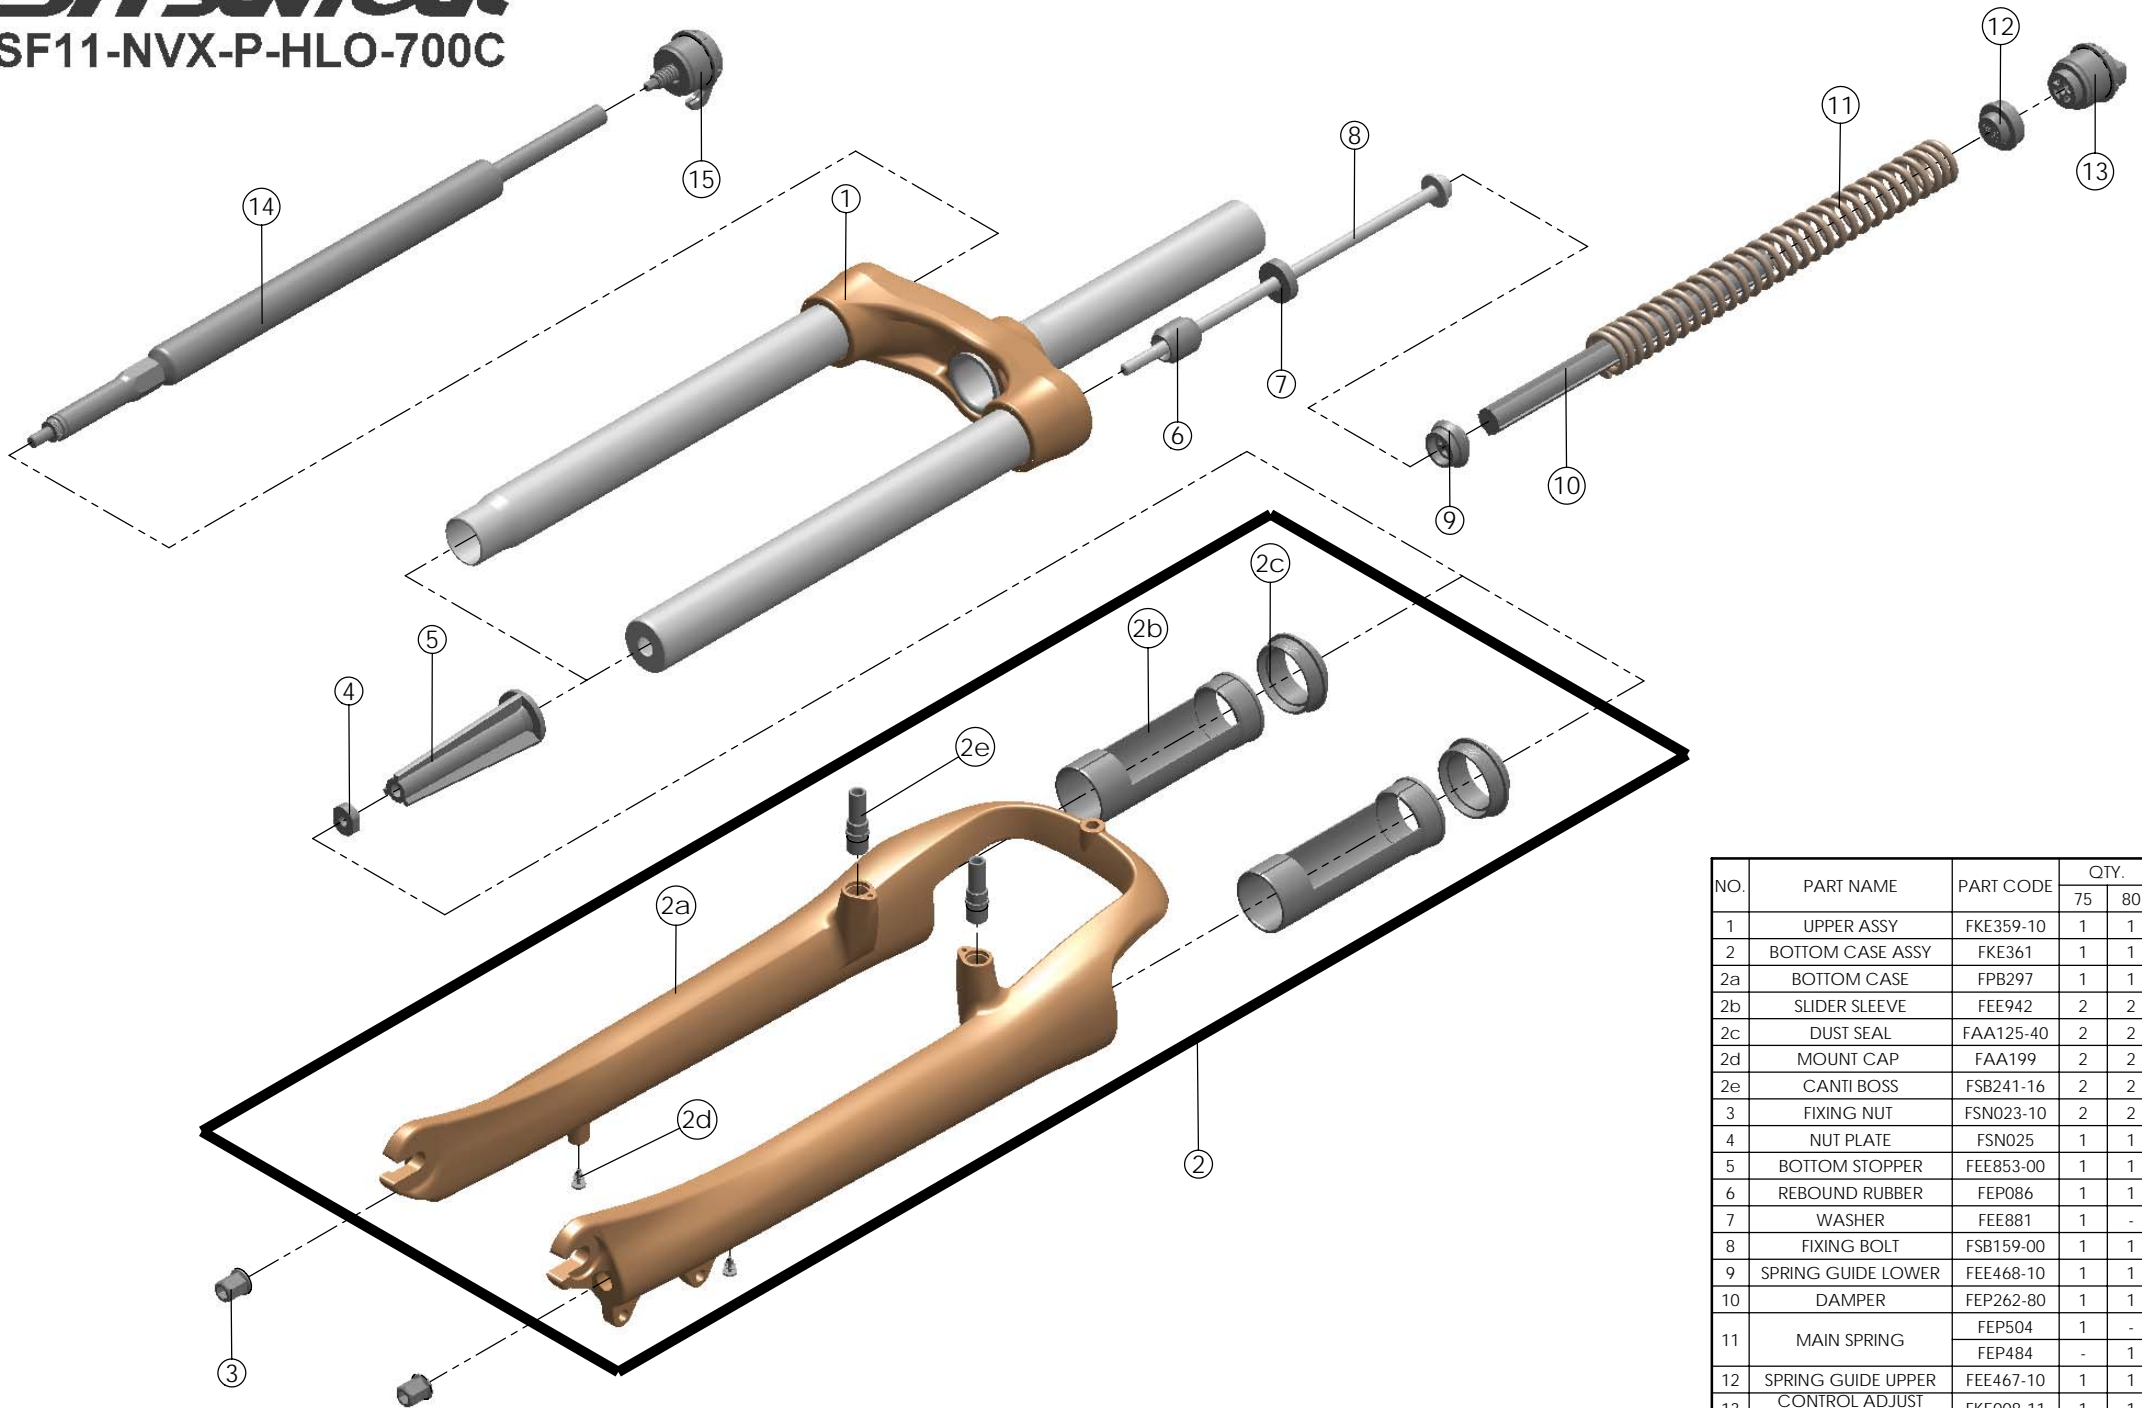

SR SUNTOUR

SF11-NVX-P-HLO-700C

NO.	PART NAME	PART CODE	QTY.	
			75	80
1	UPPER ASSY	FKE359-10	1	1
2	BOTTOM CASE ASSY	FKE361	1	1
2a	BOTTOM CASE	FPB297	1	1
2b	SLIDER SLEEVE	FEE942	2	2
2c	DUST SEAL	FAA125-40	2	2
2d	MOUNT CAP	FAA199	2	2
2e	CANTI BOSS	FSB241-16	2	2
3	FIXING NUT	FSN023-10	2	2
4	NUT PLATE	FSN025	1	1
5	BOTTOM STOPPER	FEE853-00	1	1
6	REBOUND RUBBER	FEP086	1	1
7	WASHER	FEE881	1	-
8	FIXING BOLT	FSB159-00	1	1
9	SPRING GUIDE LOWER	FEE468-10	1	1
10	DAMPER	FEP262-80	1	1
11	MAIN SPRING	FEP504	1	-
		FEP484	-	1
12	SPRING GUIDE UPPER	FEE467-10	1	1
13	CONTROL ADJUST SYSTEM	FKE008-11	1	1
14	DAMPER UNIT	FUN050-11	1	1
15	HLO TOP CAP ASSY	FKE028-16	1	1