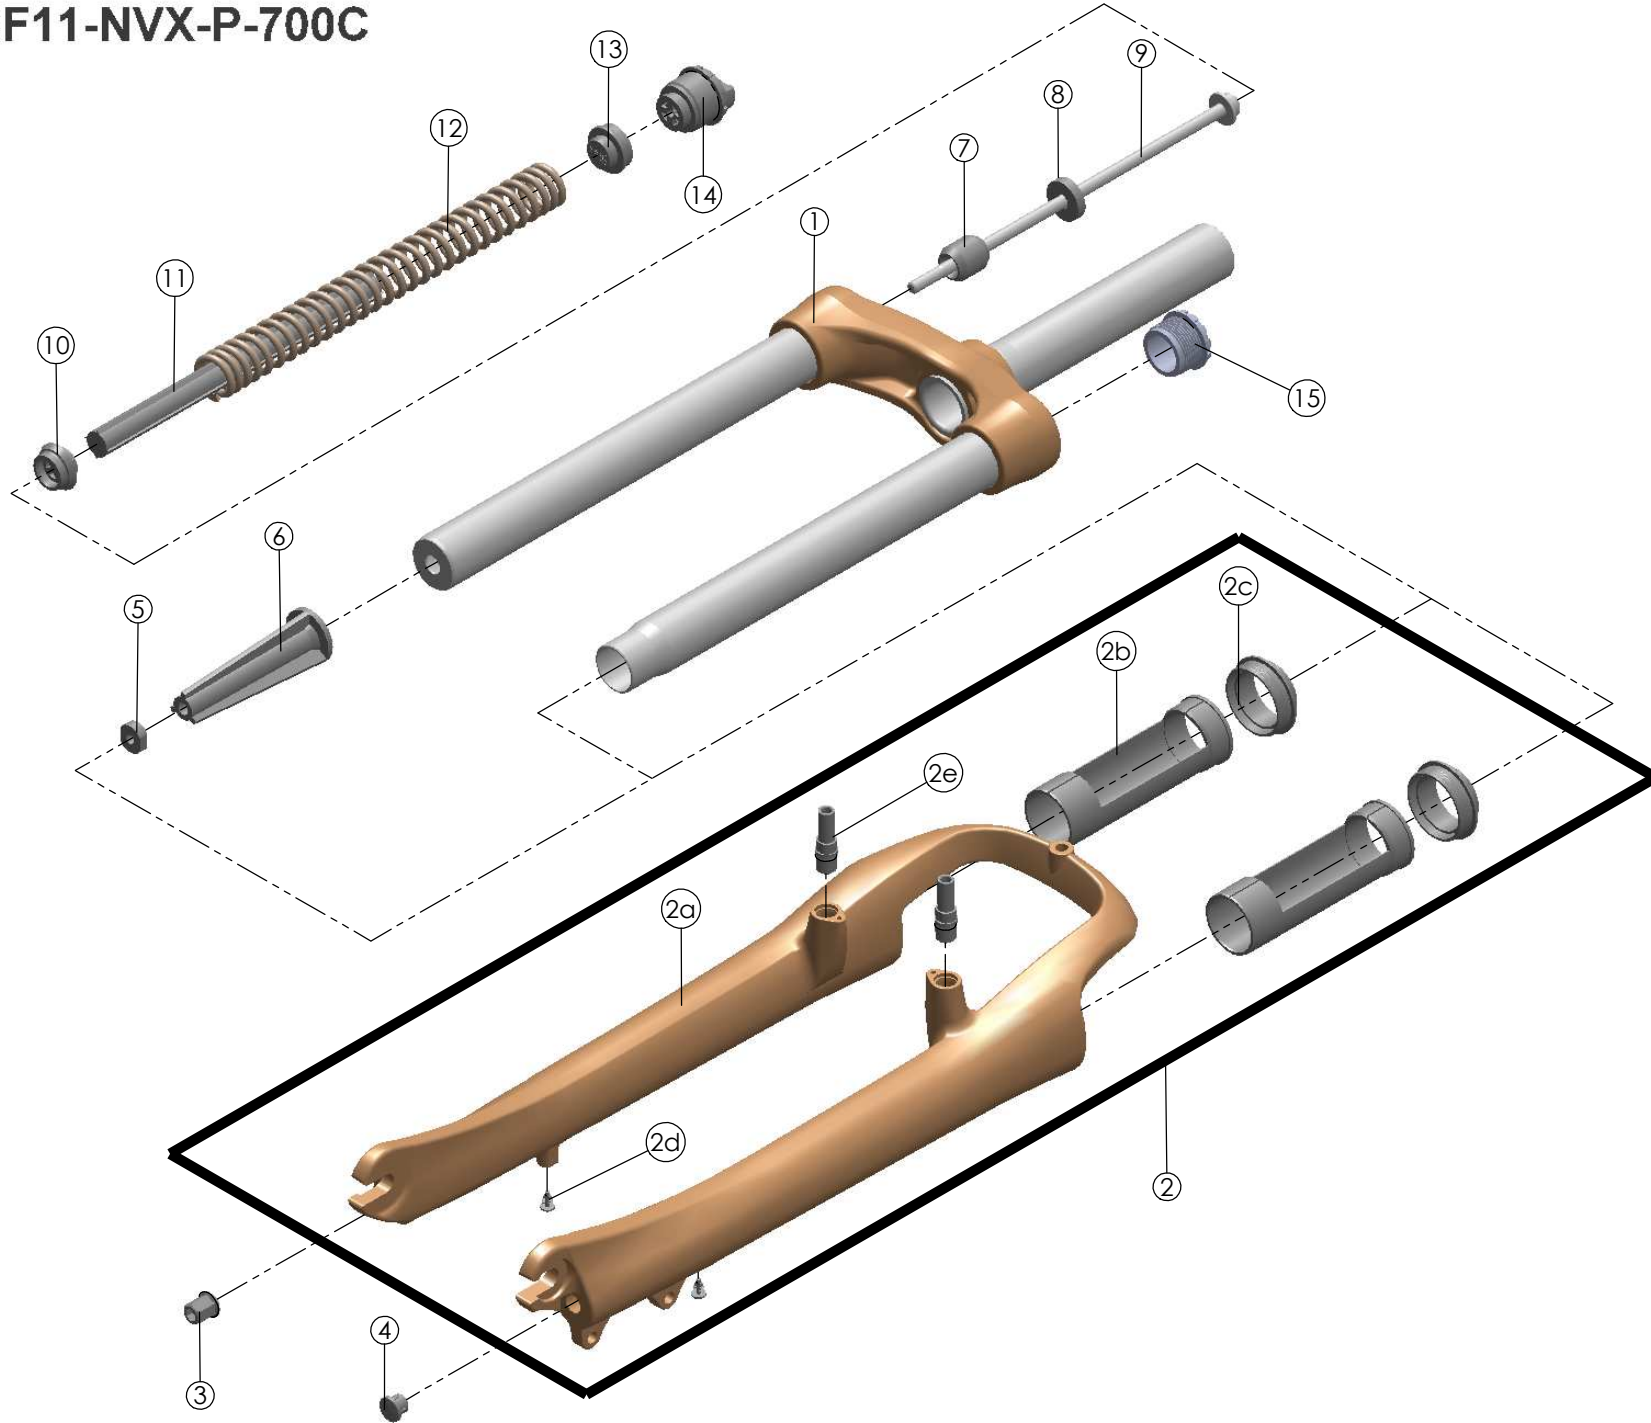

SR SUNTOUR

SF11-NVX-P-700C

NO.	PART NAME	PART CODE	QTY.	
			75	80
1	UPPER ASSY	FKE359-02	1	1
2	BOTTOM CASE ASSY	FKE361	1	1
2a	BOTTOM CASE	FPB297	1	1
2b	SLIDER SLEEVE	FEE942	2	2
2c	DUST SEAL	FAA125-40	2	2
2d	MOUNT CAP	FAA199	2	2
2e	CANTI BOSS	FSB241-16	2	2
3	FIXING NUT	FSN023-10	1	1
4	BOTTOM CAP	FEE795	1	1
5	NUT PLATE	FSN025	1	1
6	BOTTOM STOPPER	FEE853-00	1	1
7	REBOUND RUBBER	FEP086	1	1
8	WASHER	FEE881	1	-
9	FIXING BOLT	FSB159-00	1	1
10	SPRING GUIDE LOWER	FEE468-10	1	1
11	DAMPER	FEP262-80	1	1
12	MAIN SPRING	FEP503	1	-
		FEP485	-	1
13	SPRING GUIDE UPPER	FEE467-10	1	1
14	CONTROL ADJUST SYSTEM	FKE008-11	1	1
15	CAP	FEE830	1	1