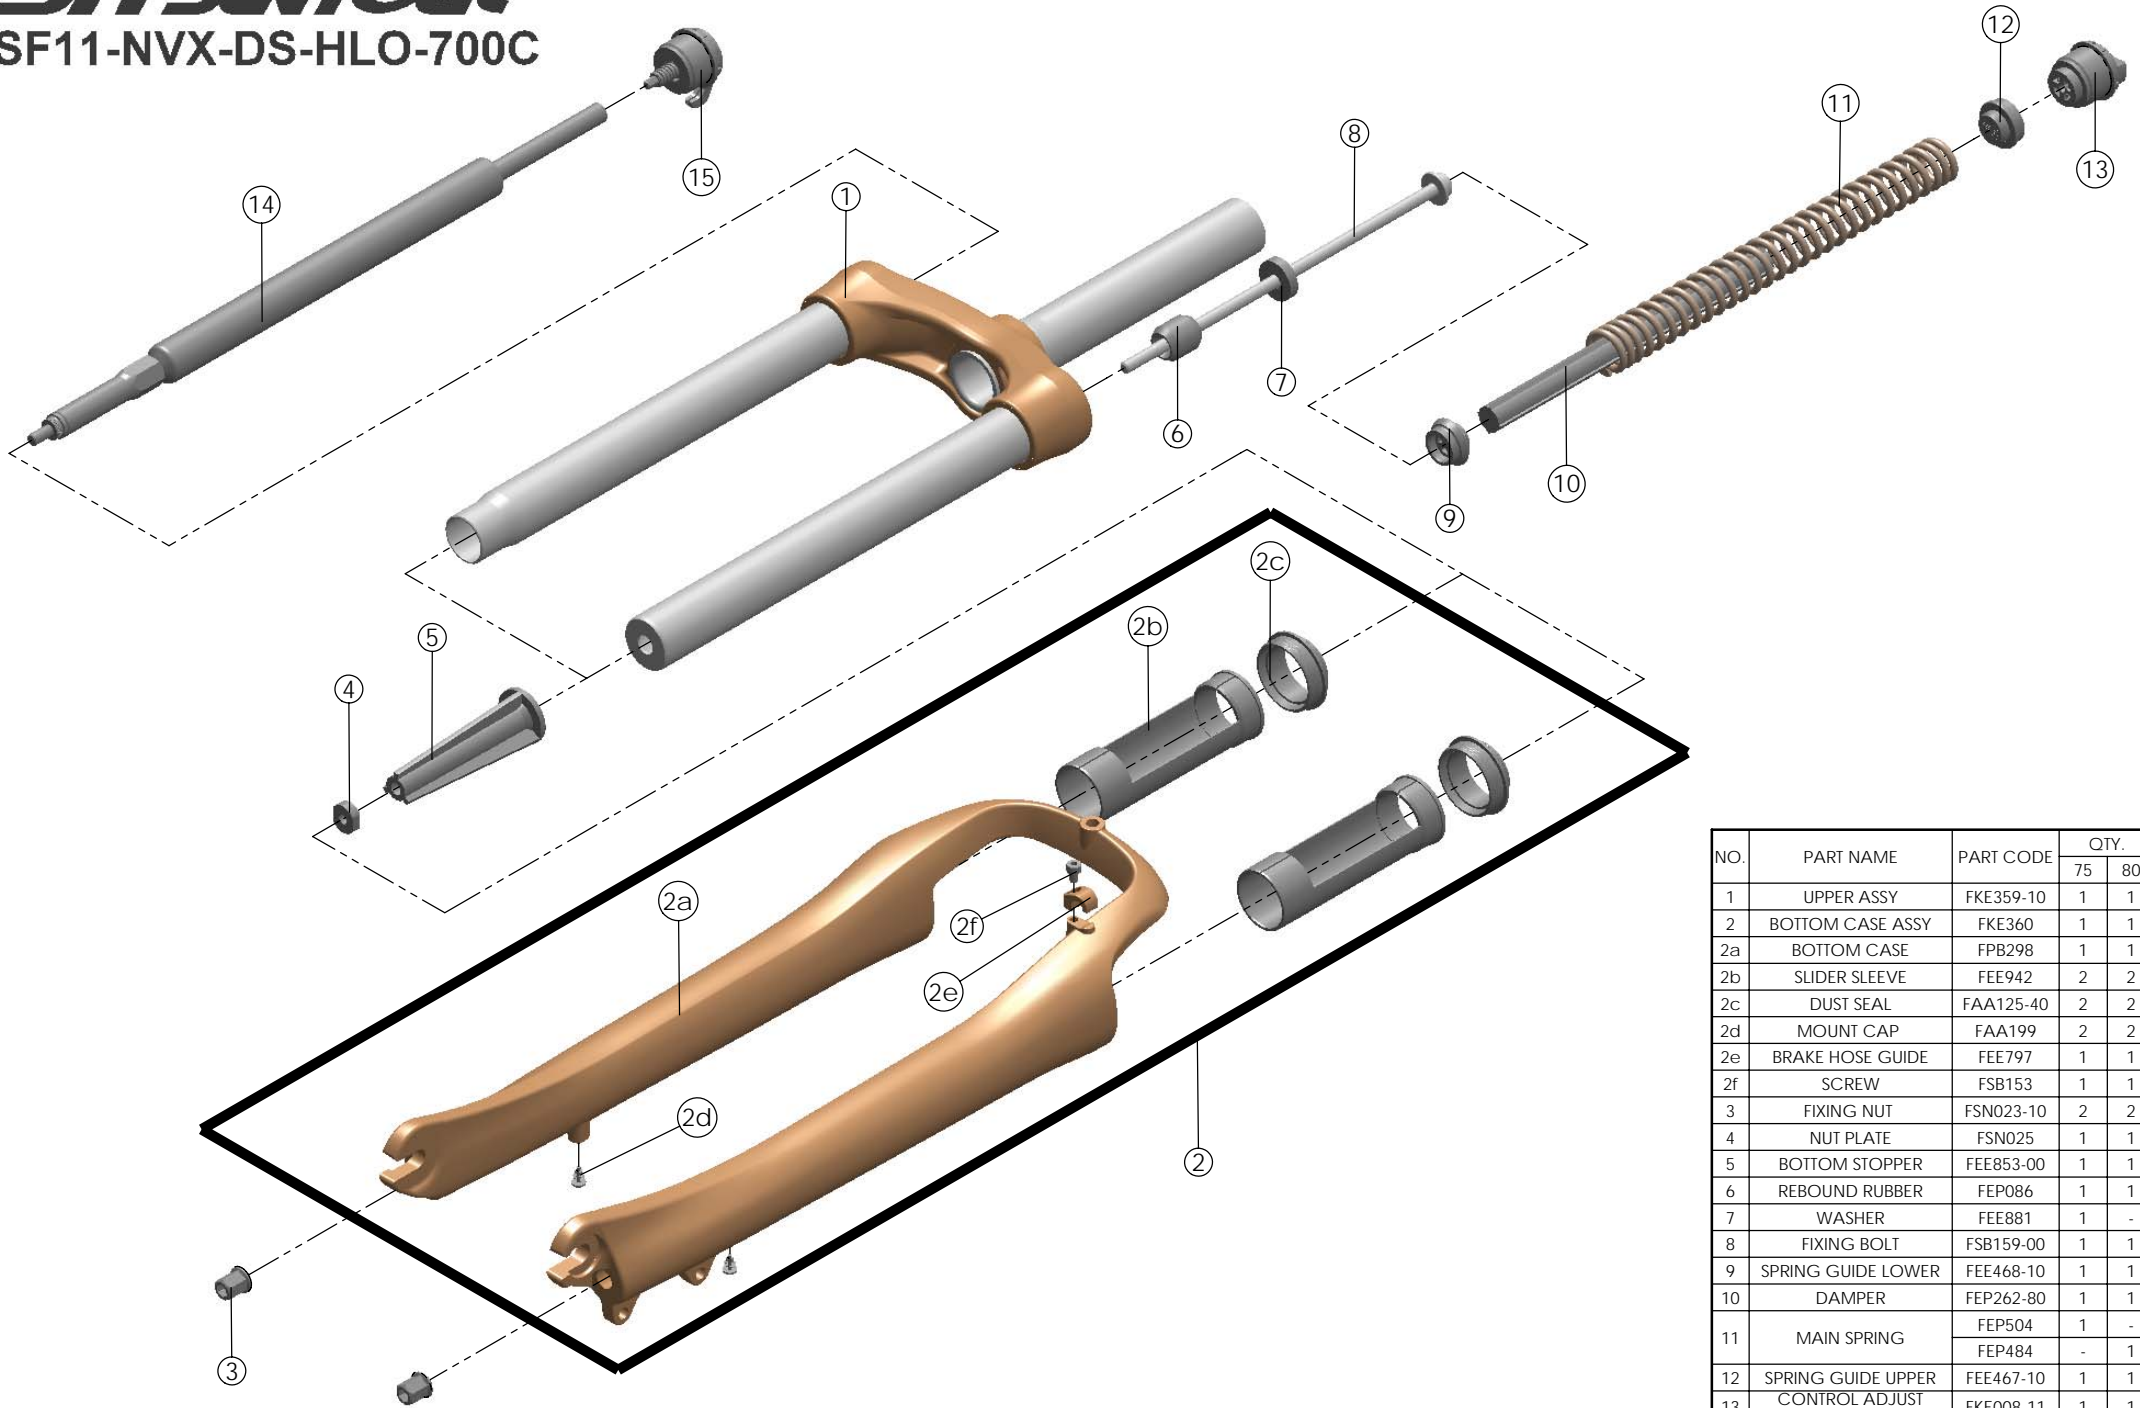

SF SUNTOUR

SF11-NVX-DS-HLO-700C

NO.	PART NAME	PART CODE	QTY.	
			75	80
1	UPPER ASSY	FKE359-10	1	1
2	BOTTOM CASE ASSY	FKE360	1	1
2a	BOTTOM CASE	FPB298	1	1
2b	SLIDER SLEEVE	FEE942	2	2
2c	DUST SEAL	FAA125-40	2	2
2d	MOUNT CAP	FAA199	2	2
2e	BRAKE HOSE GUIDE	FEE797	1	1
2f	SCREW	FSB153	1	1
3	FIXING NUT	FSN023-10	2	2
4	NUT PLATE	FSN025	1	1
5	BOTTOM STOPPER	FEE853-00	1	1
6	REBOUND RUBBER	FEP086	1	1
7	WASHER	FEE881	1	-
8	FIXING BOLT	FSB159-00	1	1
9	SPRING GUIDE LOWER	FEE468-10	1	1
10	DAMPER	FEP262-80	1	1
11	MAIN SPRING	FEP504	1	-
		FEP484	-	1
12	SPRING GUIDE UPPER	FEE467-10	1	1
13	CONTROL ADJUST SYSTEM	FKE008-11	1	1
14	DAMPER UNIT	FUN050-11	1	1
15	HLO TOP CAP ASSY	FKE028-16	1	1