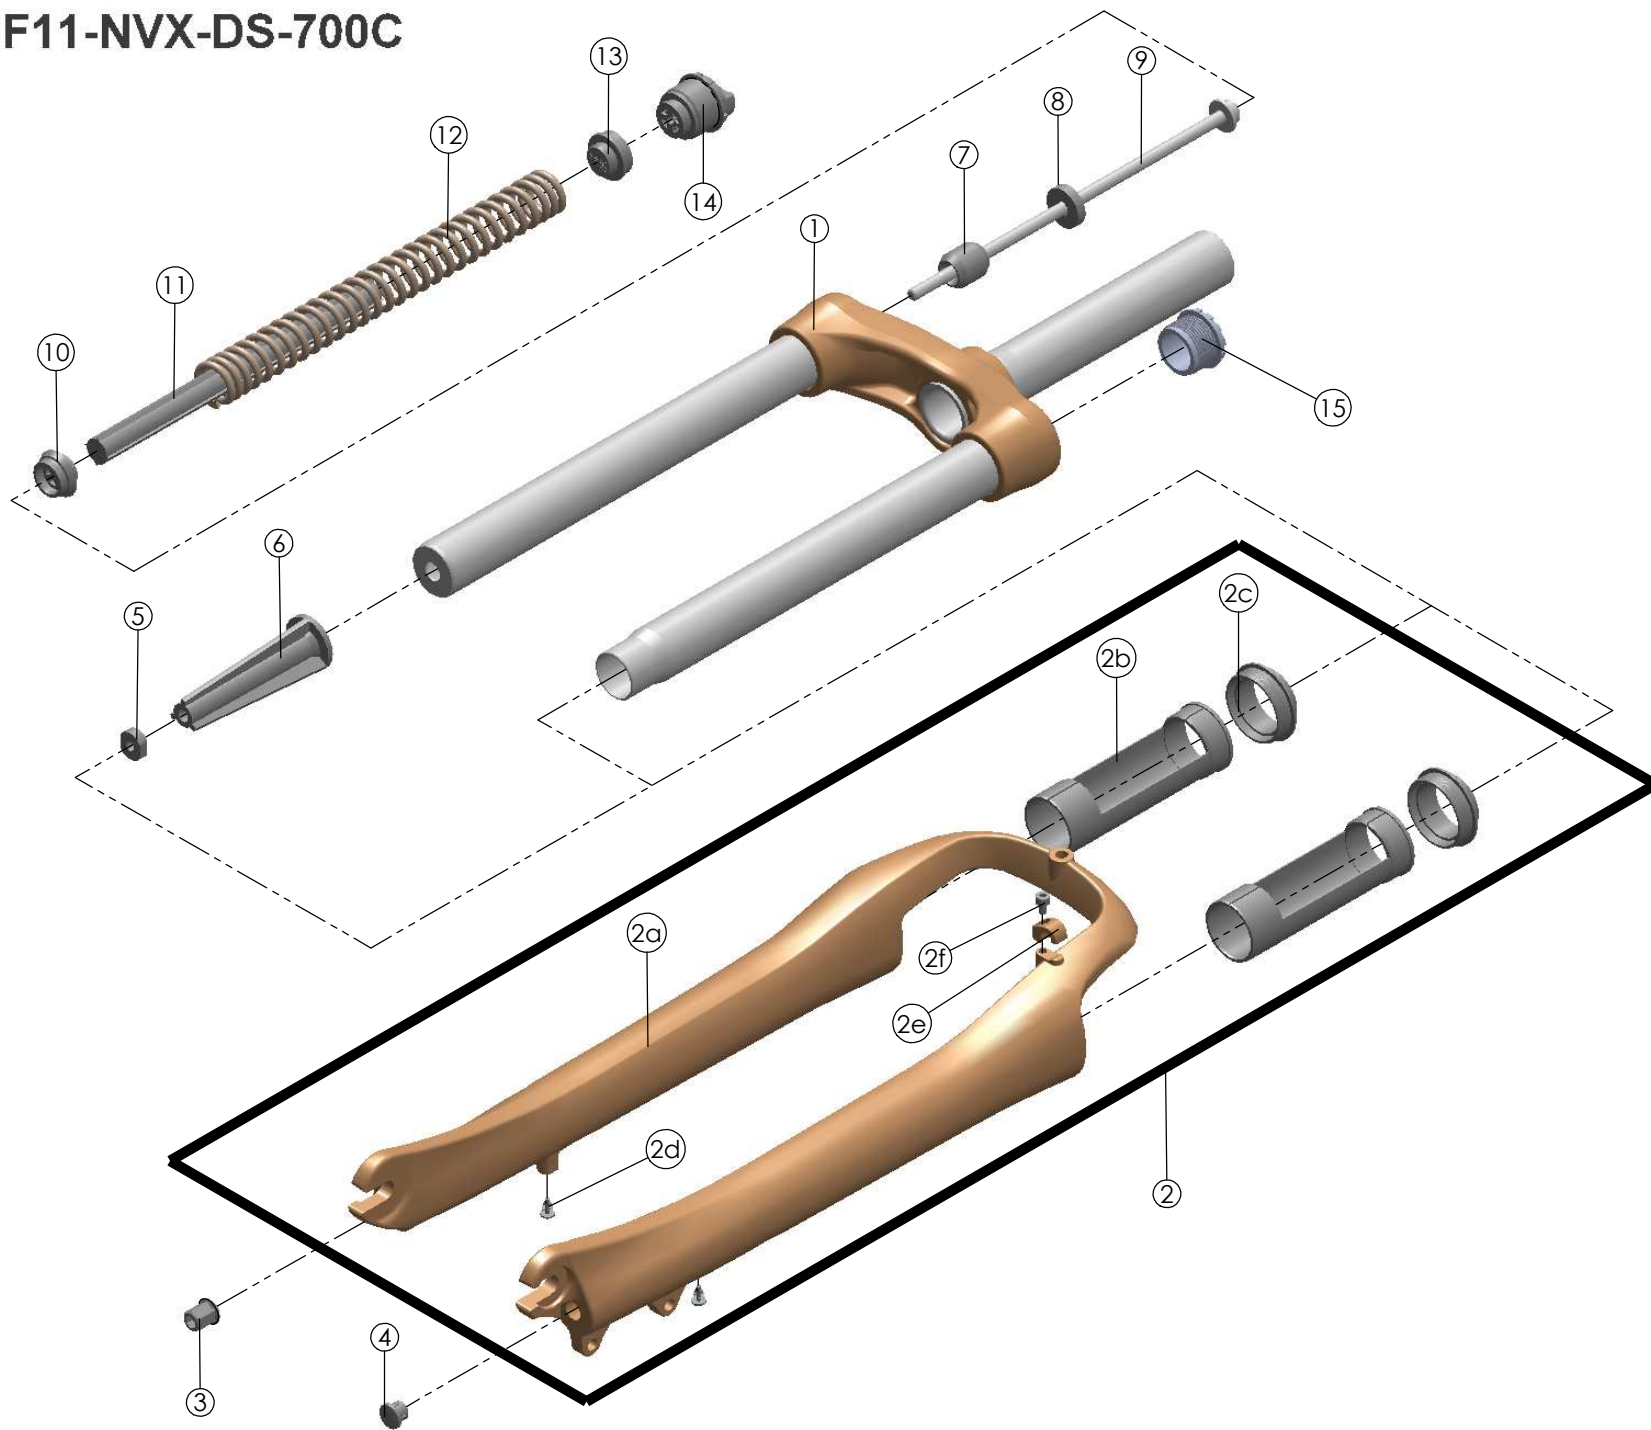

SF SUNTOUR

SF11-NVX-DS-700C

NO.	PART NAME	PART CODE	QTY.	
			75	80
1	UPPER ASSY	FKE359-02	1	1
2	BOTTOM CASE ASSY	FKE360	1	1
2a	BOTTOM CASE	FPB298	1	1
2b	SLIDER SLEEVE	FEE942	2	2
2c	DUST SEAL	FAA125-40	2	2
2d	MOUNT CAP	FAA199	2	2
2e	BRAKE HOSE GUIDE	FEE797	1	1
2f	SCREW	FSB153	1	1
3	FIXING NUT	FSN023-10	1	1
4	BOTTOM CAP	FEE795	1	1
5	NUT PLATE	FSN025	1	1
6	BOTTOM STOPPER	FEE853-00	1	1
7	REBOUND RUBBER	FEP086	1	1
8	WASHER	FEE881	1	-
9	FIXING BOLT	FSB159-00	1	1
10	SPRING GUIDE LOWER	FEE468-10	1	1
11	DAMPER	FEP262-80	1	1
12	MAIN SPRING	FEP503	1	-
		FEP485	-	1
13	SPRING GUIDE UPPER	FEE467-10	1	1
14	CONTROL ADJUST SYSTEM	FKE008-11	1	1
15	CAP	FEE830	1	1