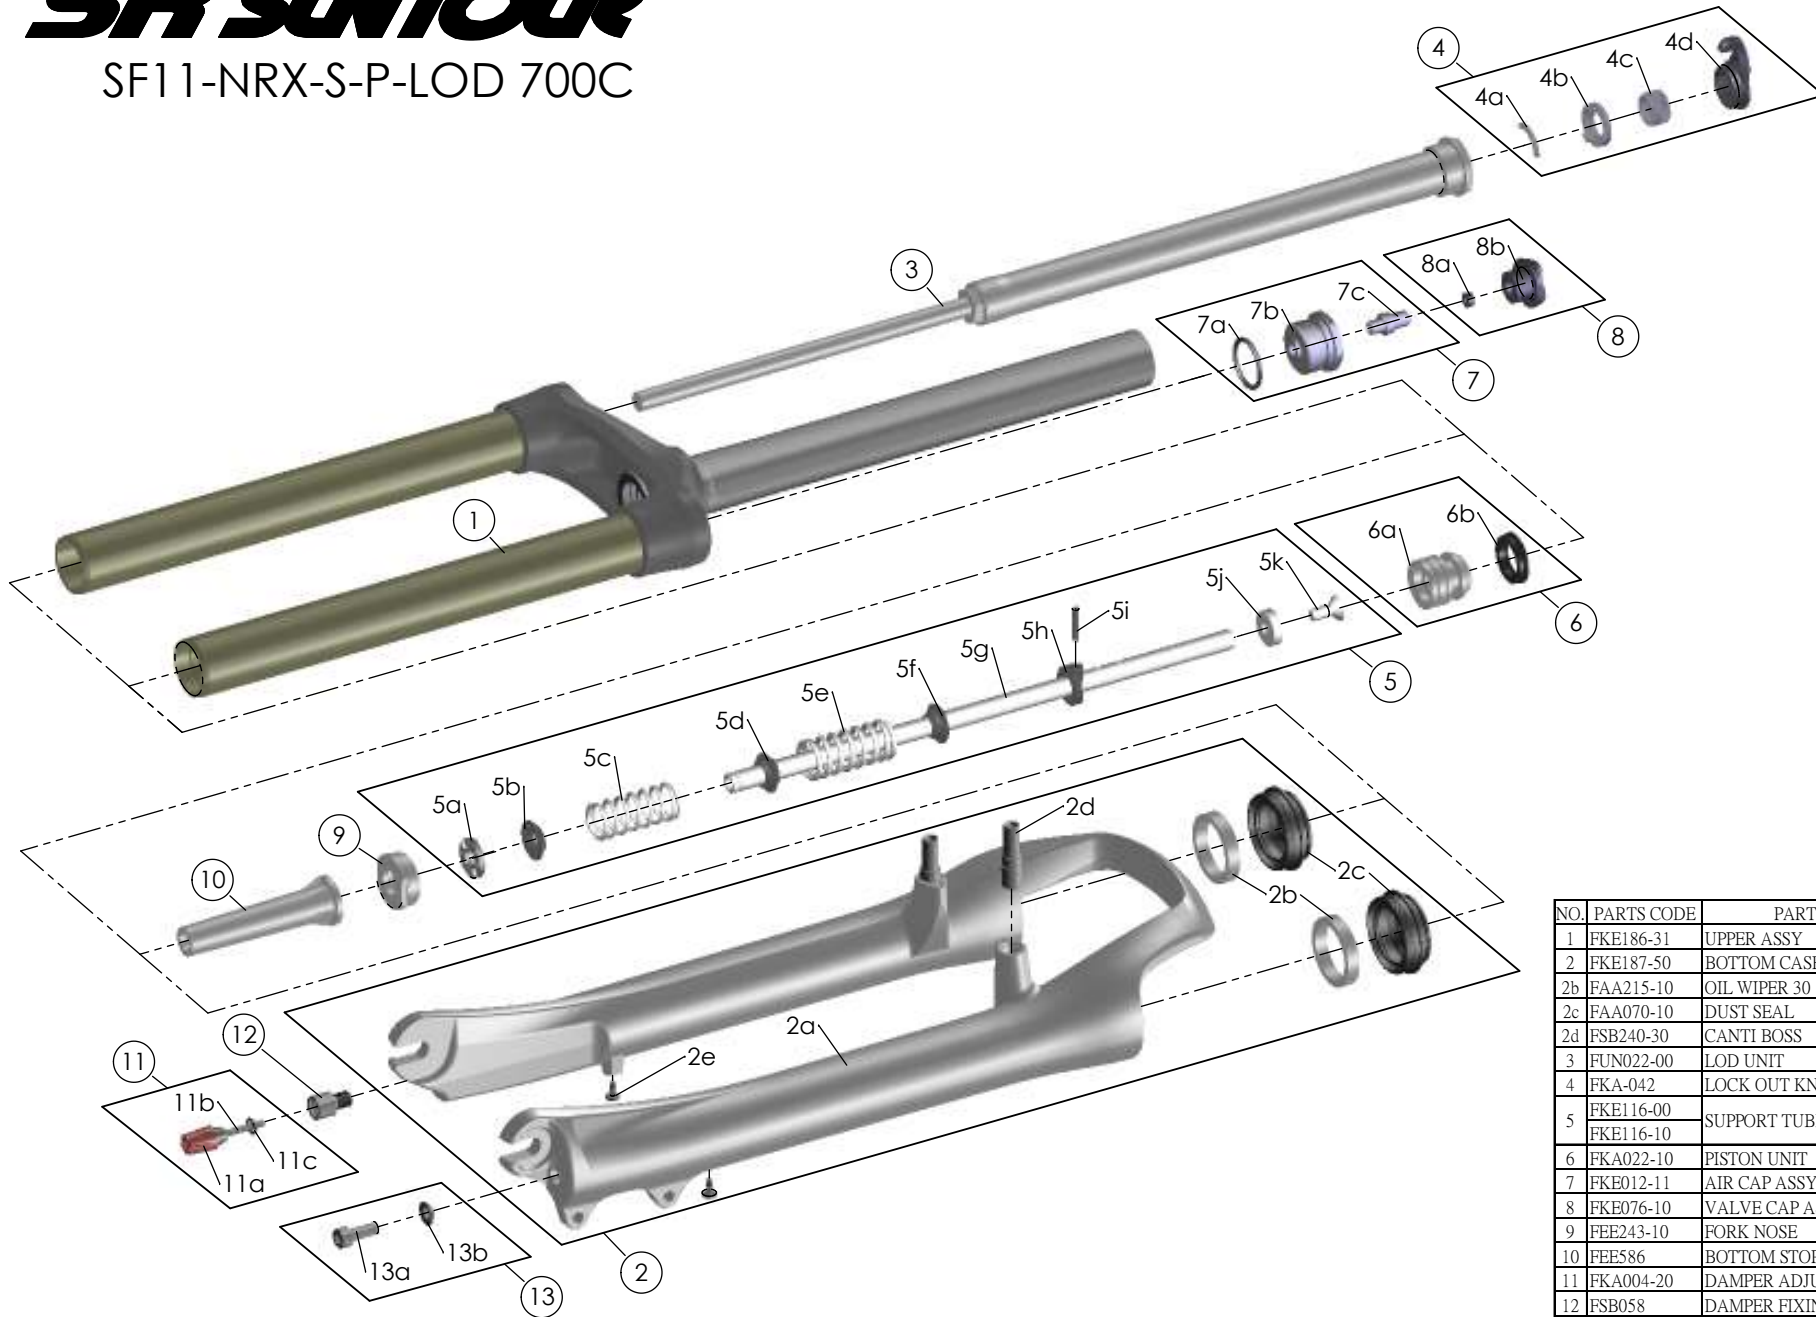

SUNTOUR

SF11-NRX-S-P-LOD 700C

NO.	PARTS CODE	PARTS NAME	63	75	QT
1	FKE186-31	UPPER ASSY	*	*	1
2	FKE187-50	BOTTOM CASE ASSY	*	*	1
2b	FAA215-10	OIL WIPER 30	*	*	2
2c	FAA070-10	DUST SEAL	*	*	2
2d	FSB240-30	CANTI BOSS	*	*	2
3	FUN022-00	LOD UNIT	*	*	1
4	FKA-042	LOCK OUT KNOB UNIT	*	*	1
5	FKE116-00	SUPPORT TUBE ASSY	*	*	1
	FKE116-10		*	*	1
6	FKA022-10	PISTON UNIT	*	*	1
7	FKE012-11	AIR CAP ASSY	*	*	1
8	FKE076-10	VALVE CAP ASSY	*	*	1
9	FEE243-10	FORK NOSE	*	*	1
10	FEE586	BOTTOM STOPPER	*	*	1
11	FKA004-20	DAMPER ADJUST KNOB ASSY	*	*	1
12	FSB058	DAMPER FIXING BOLT	*	*	1
13	FKA044	FIXING BOLT SET	*	*	1