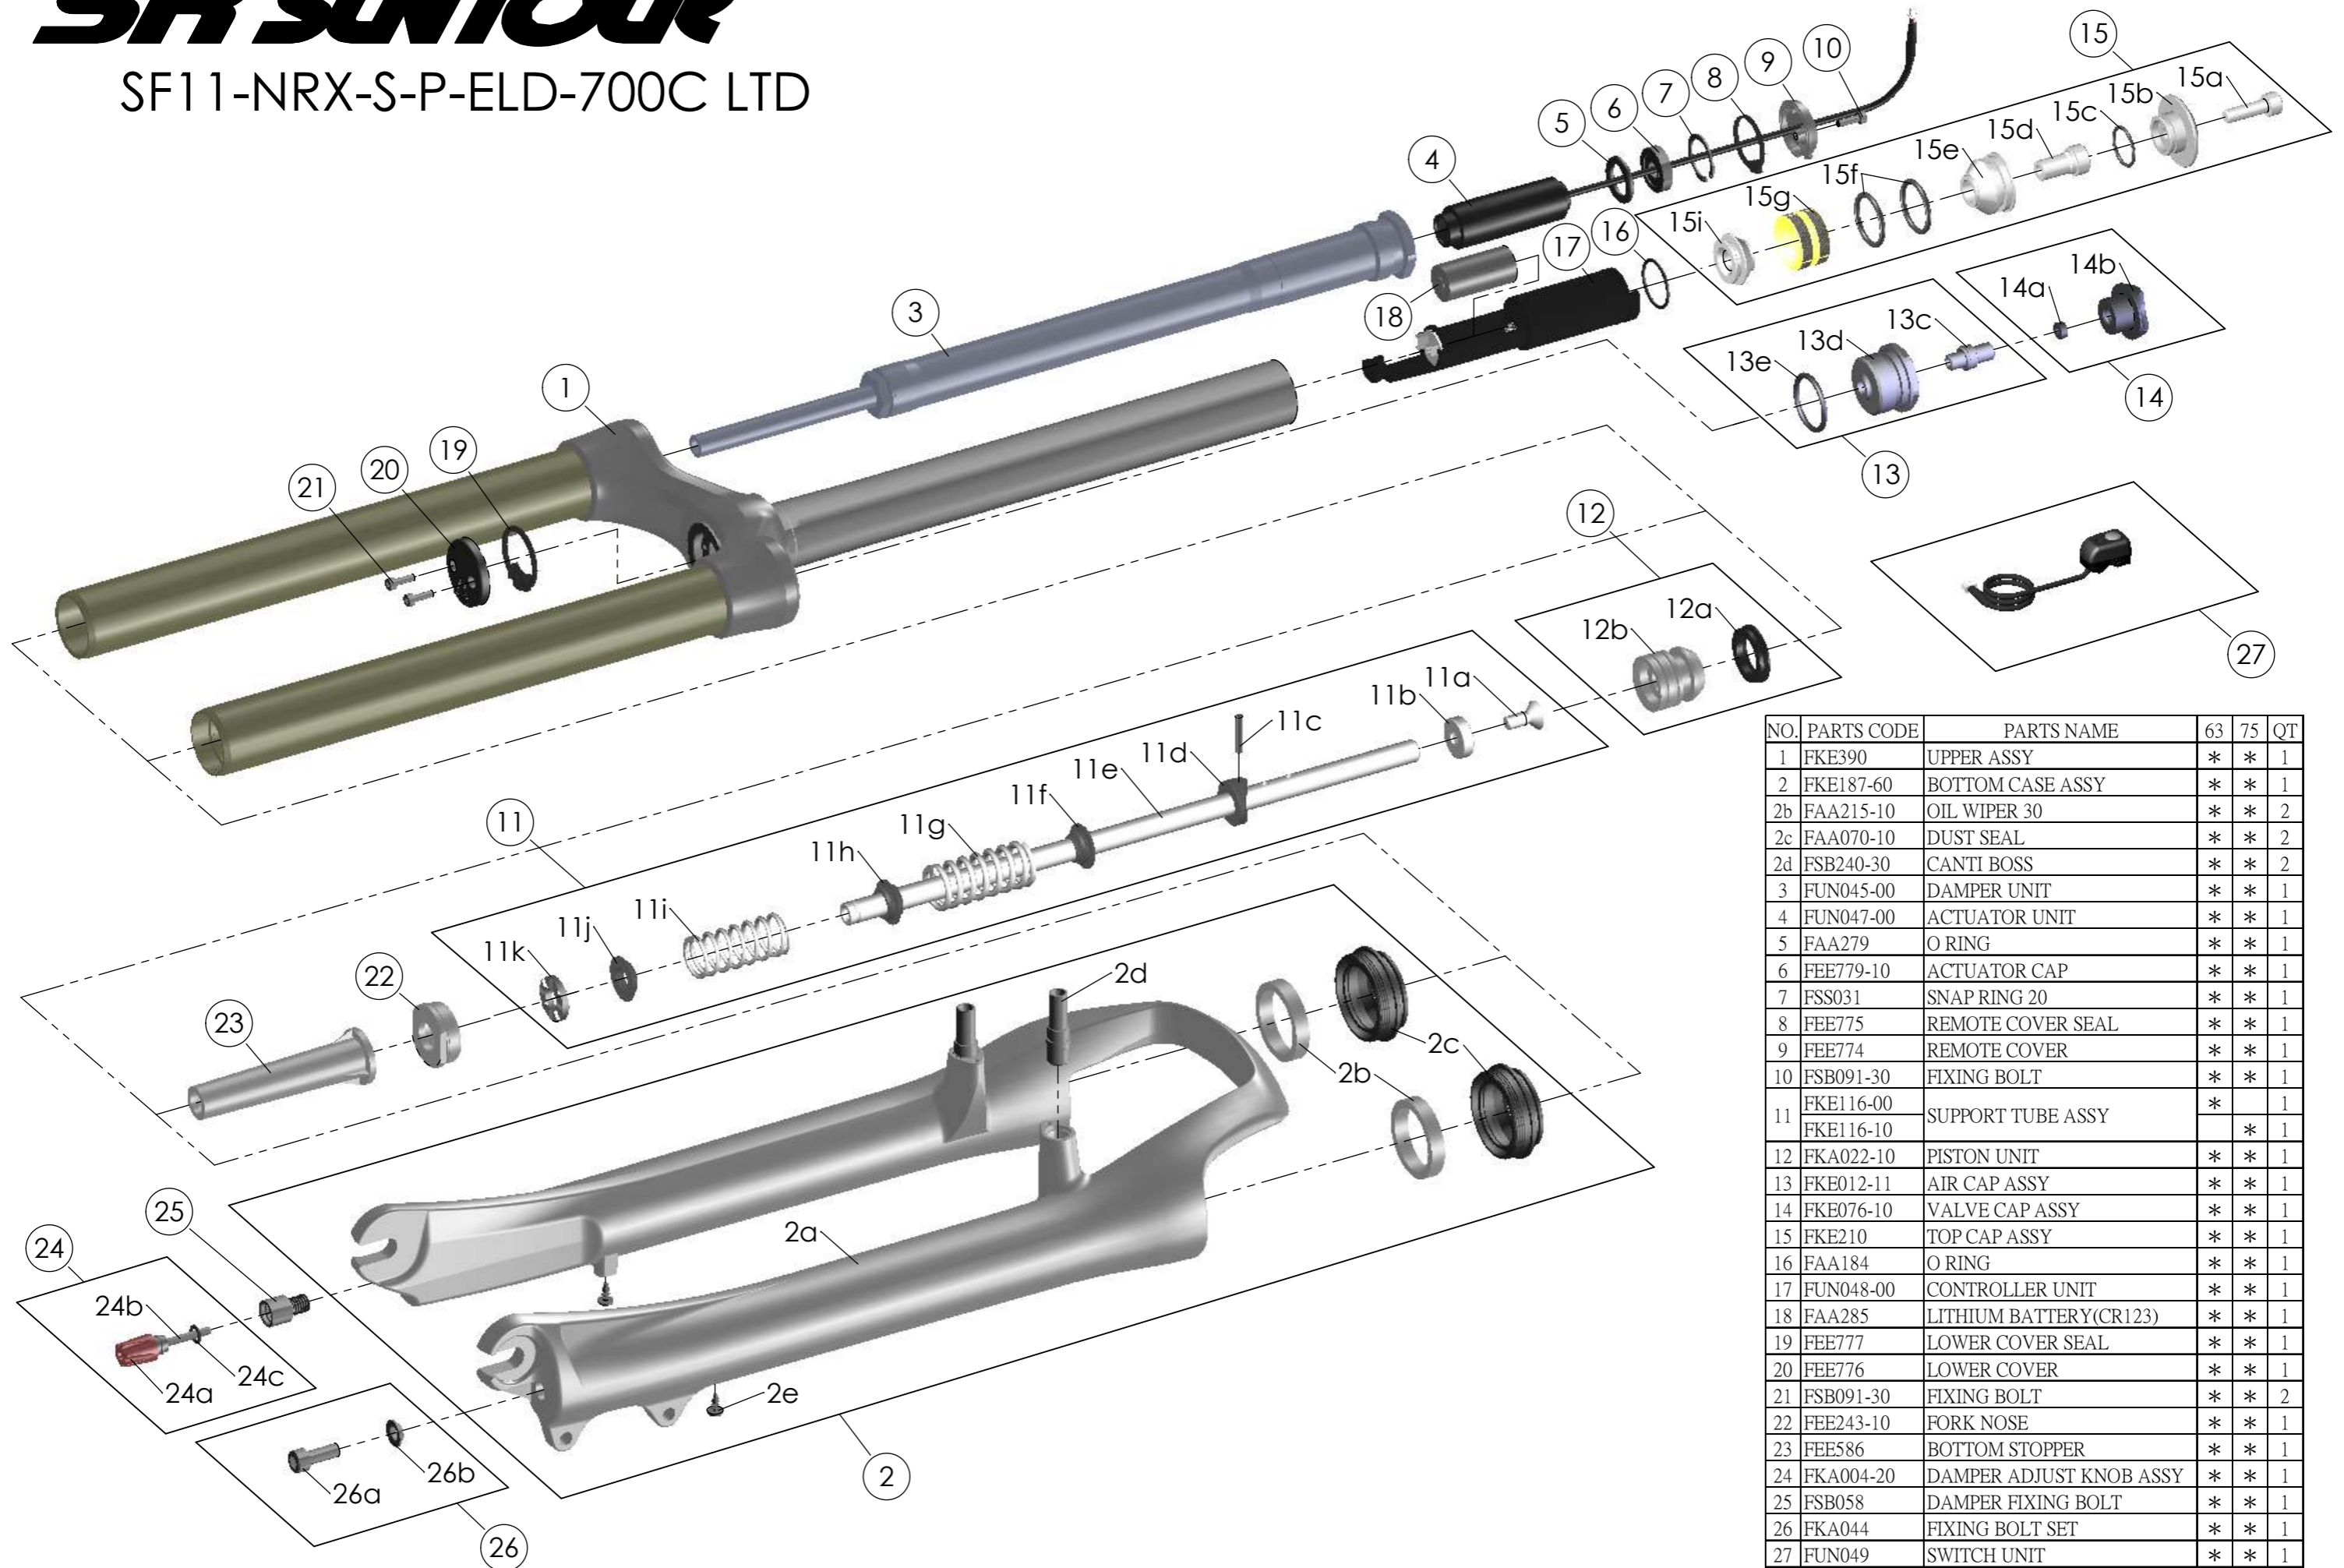

SR SUNTOUR

SF11-NRX-S-P-ELD-700C LTD

NO.	PARTS CODE	PARTS NAME	63	75	QT
1	FKE390	UPPER ASSY	*	*	1
2	FKE187-60	BOTTOM CASE ASSY	*	*	1
2b	FAA215-10	OIL WIPER 30	*	*	2
2c	FAA070-10	DUST SEAL	*	*	2
2d	FSB240-30	CANTI BOSS	*	*	2
3	FUN045-00	DAMPER UNIT	*	*	1
4	FUN047-00	ACTUATOR UNIT	*	*	1
5	FAA279	O RING	*	*	1
6	FEE779-10	ACTUATOR CAP	*	*	1
7	FSS031	SNAP RING 20	*	*	1
8	FEE775	REMOTE COVER SEAL	*	*	1
9	FEE774	REMOTE COVER	*	*	1
10	FSB091-30	FIXING BOLT	*	*	1
11	FKE116-00	SUPPORT TUBE ASSY	*		1
	FKE116-10			*	1
12	FKA022-10	PISTON UNIT	*	*	1
13	FKE012-11	AIR CAP ASSY	*	*	1
14	FKE076-10	VALVE CAP ASSY	*	*	1
15	FKE210	TOP CAP ASSY	*	*	1
16	FAA184	O RING	*	*	1
17	FUN048-00	CONTROLLER UNIT	*	*	1
18	FAA285	LITHIUM BATTERY(CR123)	*	*	1
19	FEE777	LOWER COVER SEAL	*	*	1
20	FEE776	LOWER COVER	*	*	1
21	FSB091-30	FIXING BOLT	*	*	2
22	FEE243-10	FORK NOSE	*	*	1
23	FEE586	BOTTOM STOPPER	*	*	1
24	FKA004-20	DAMPER ADJUST KNOB ASSY	*	*	1
25	FSB058	DAMPER FIXING BOLT	*	*	1
26	FKA044	FIXING BOLT SET	*	*	1
27	FUN049	SWITCH UNIT	*	*	1