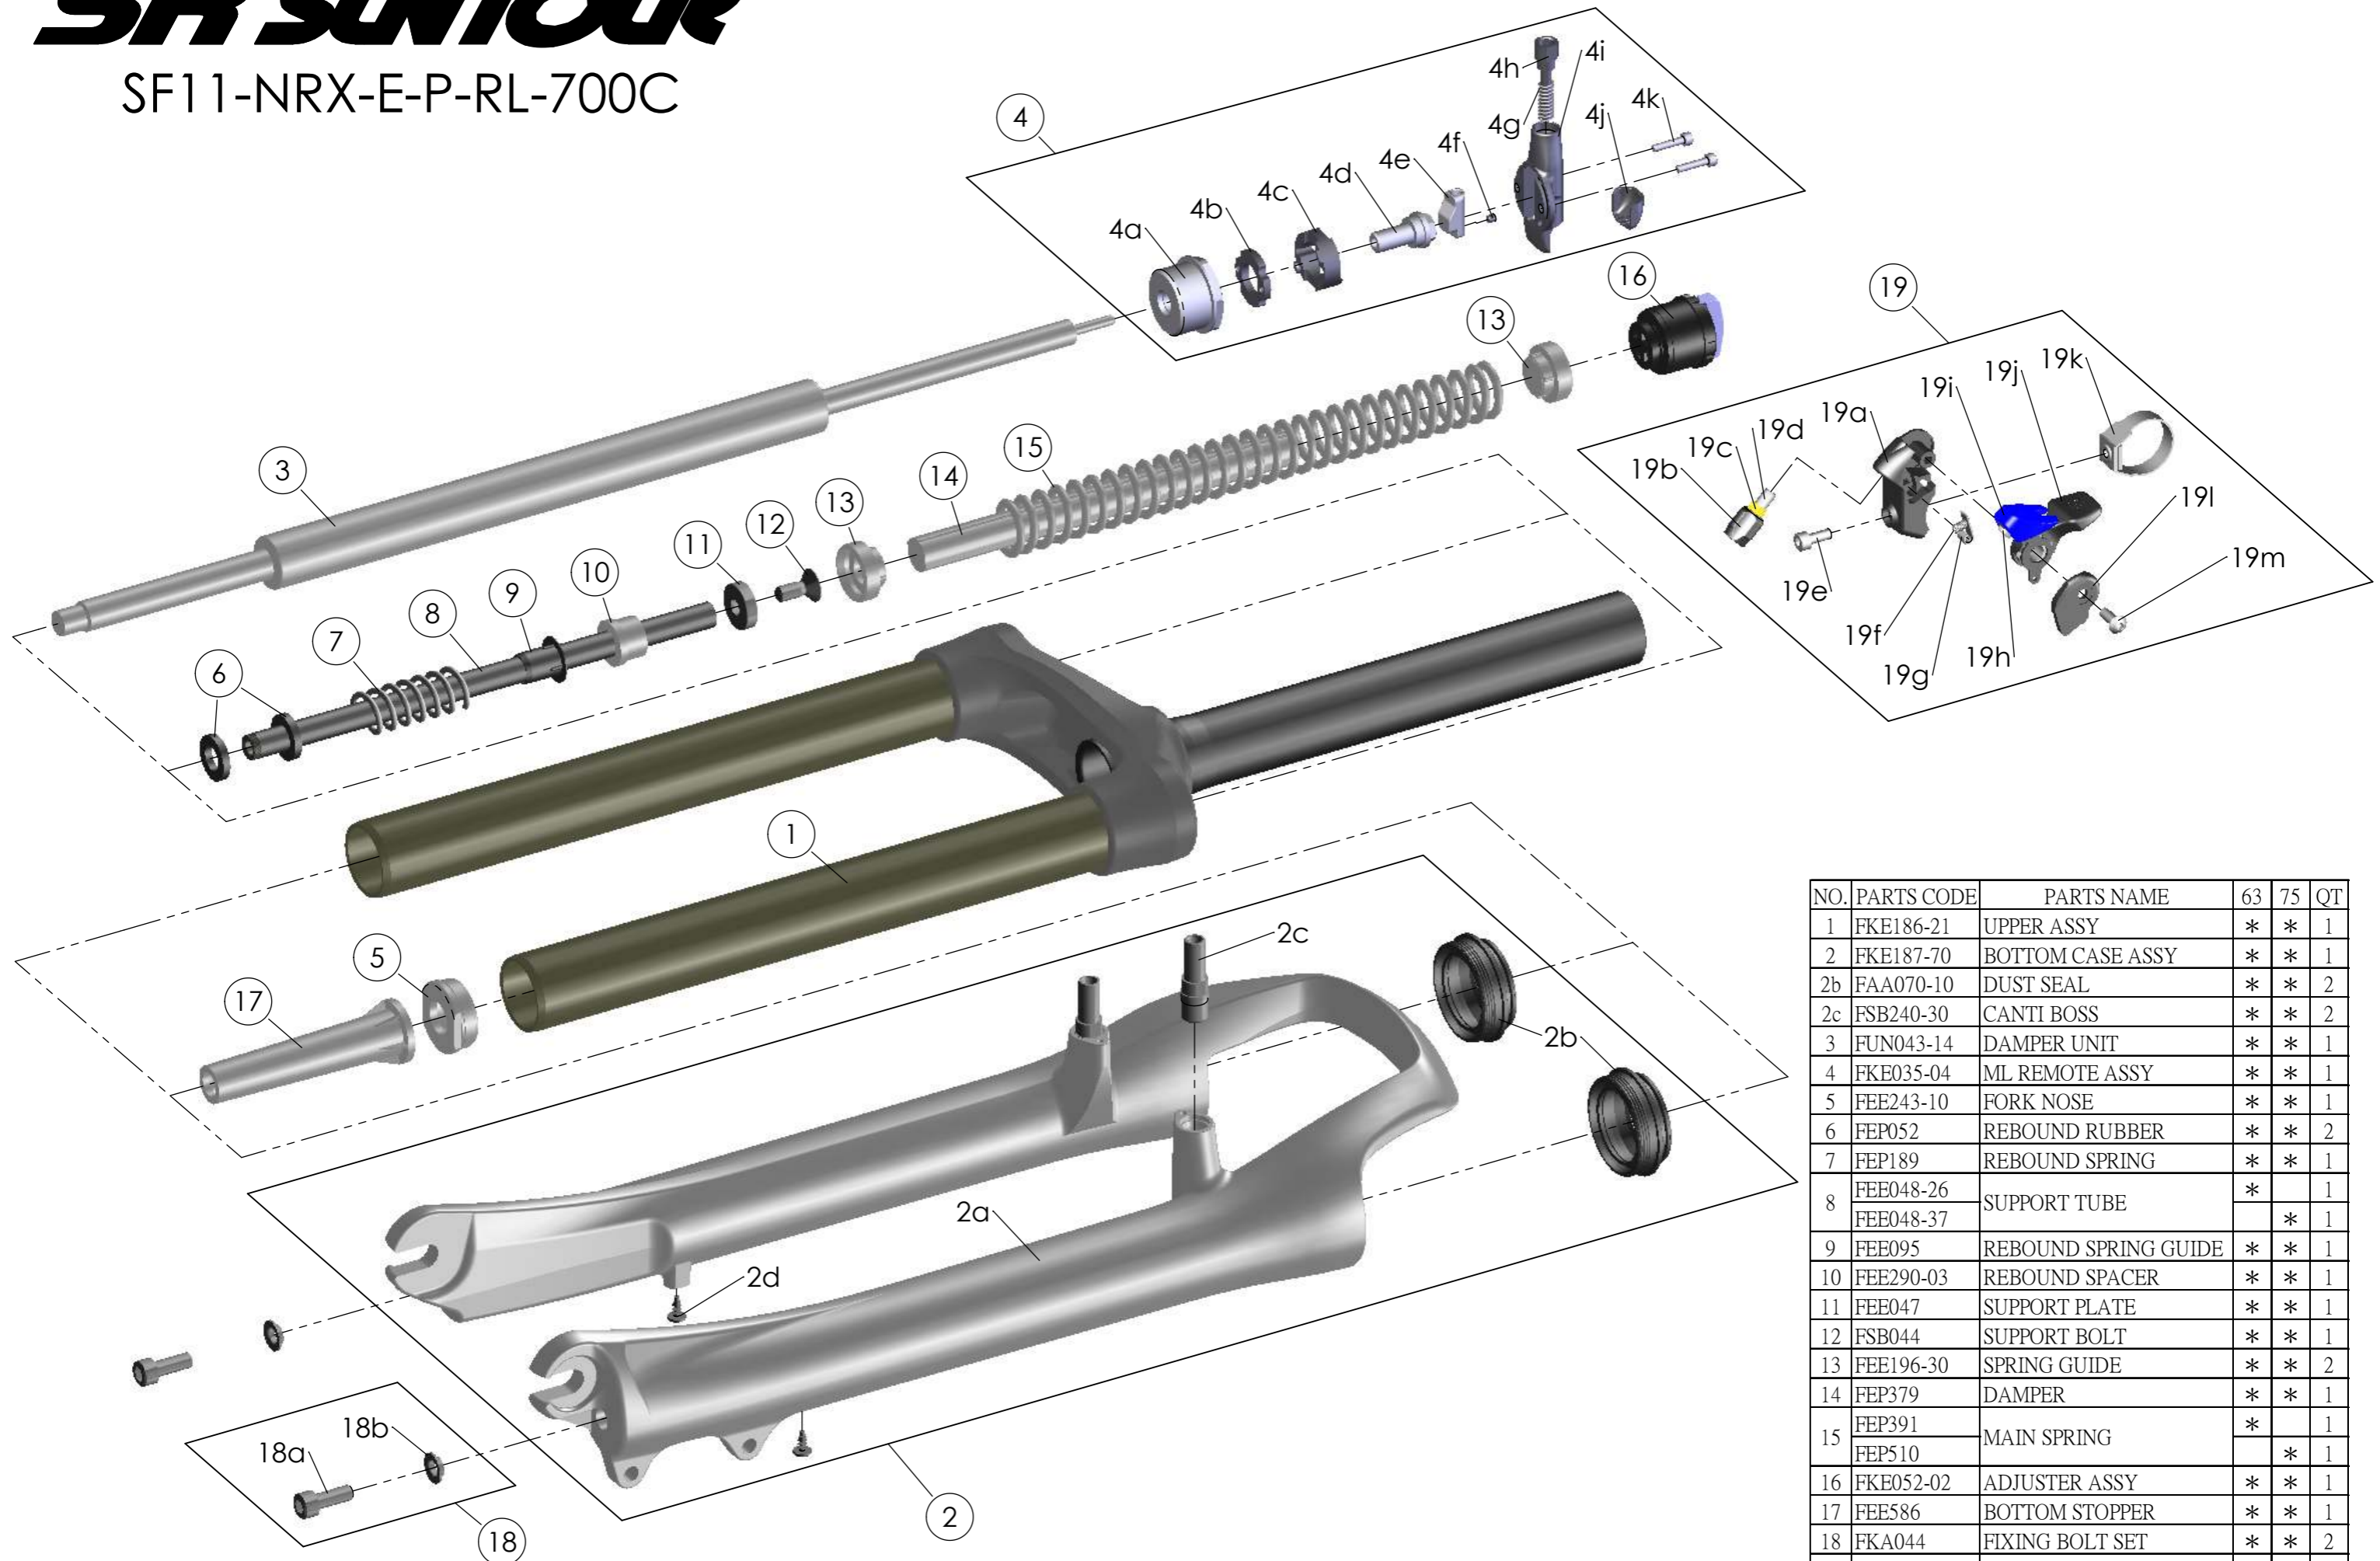

SR SUNTOUR

SF11-NRX-E-P-RL-700C

NO.	PARTS CODE	PARTS NAME	63	75	QT
1	FKE186-21	UPPER ASSY	*	*	1
2	FKE187-70	BOTTOM CASE ASSY	*	*	1
2b	FAA070-10	DUST SEAL	*	*	2
2c	FSB240-30	CANTI BOSS	*	*	2
3	FUN043-14	DAMPER UNIT	*	*	1
4	FKE035-04	ML REMOTE ASSY	*	*	1
5	FEE243-10	FORK NOSE	*	*	1
6	FEP052	REBOUND RUBBER	*	*	2
7	FEP189	REBOUND SPRING	*	*	1
8	FEE048-26	SUPPORT TUBE	*		1
	FEE048-37			*	1
9	FEE095	REBOUND SPRING GUIDE	*	*	1
10	FEE290-03	REBOUND SPACER	*	*	1
11	FEE047	SUPPORT PLATE	*	*	1
12	FSB044	SUPPORT BOLT	*	*	1
13	FEE196-30	SPRING GUIDE	*	*	2
14	FEP379	DAMPER	*	*	1
15	FEP391	MAIN SPRING	*		1
	FEP510			*	1
16	FKE052-02	ADJUSTER ASSY	*	*	1
17	FEE586	BOTTOM STOPPER	*	*	1
18	FKA044	FIXING BOLT SET	*	*	2
19	SL9SC-RLO	REMOTE LEVER ASSY	*	*	1