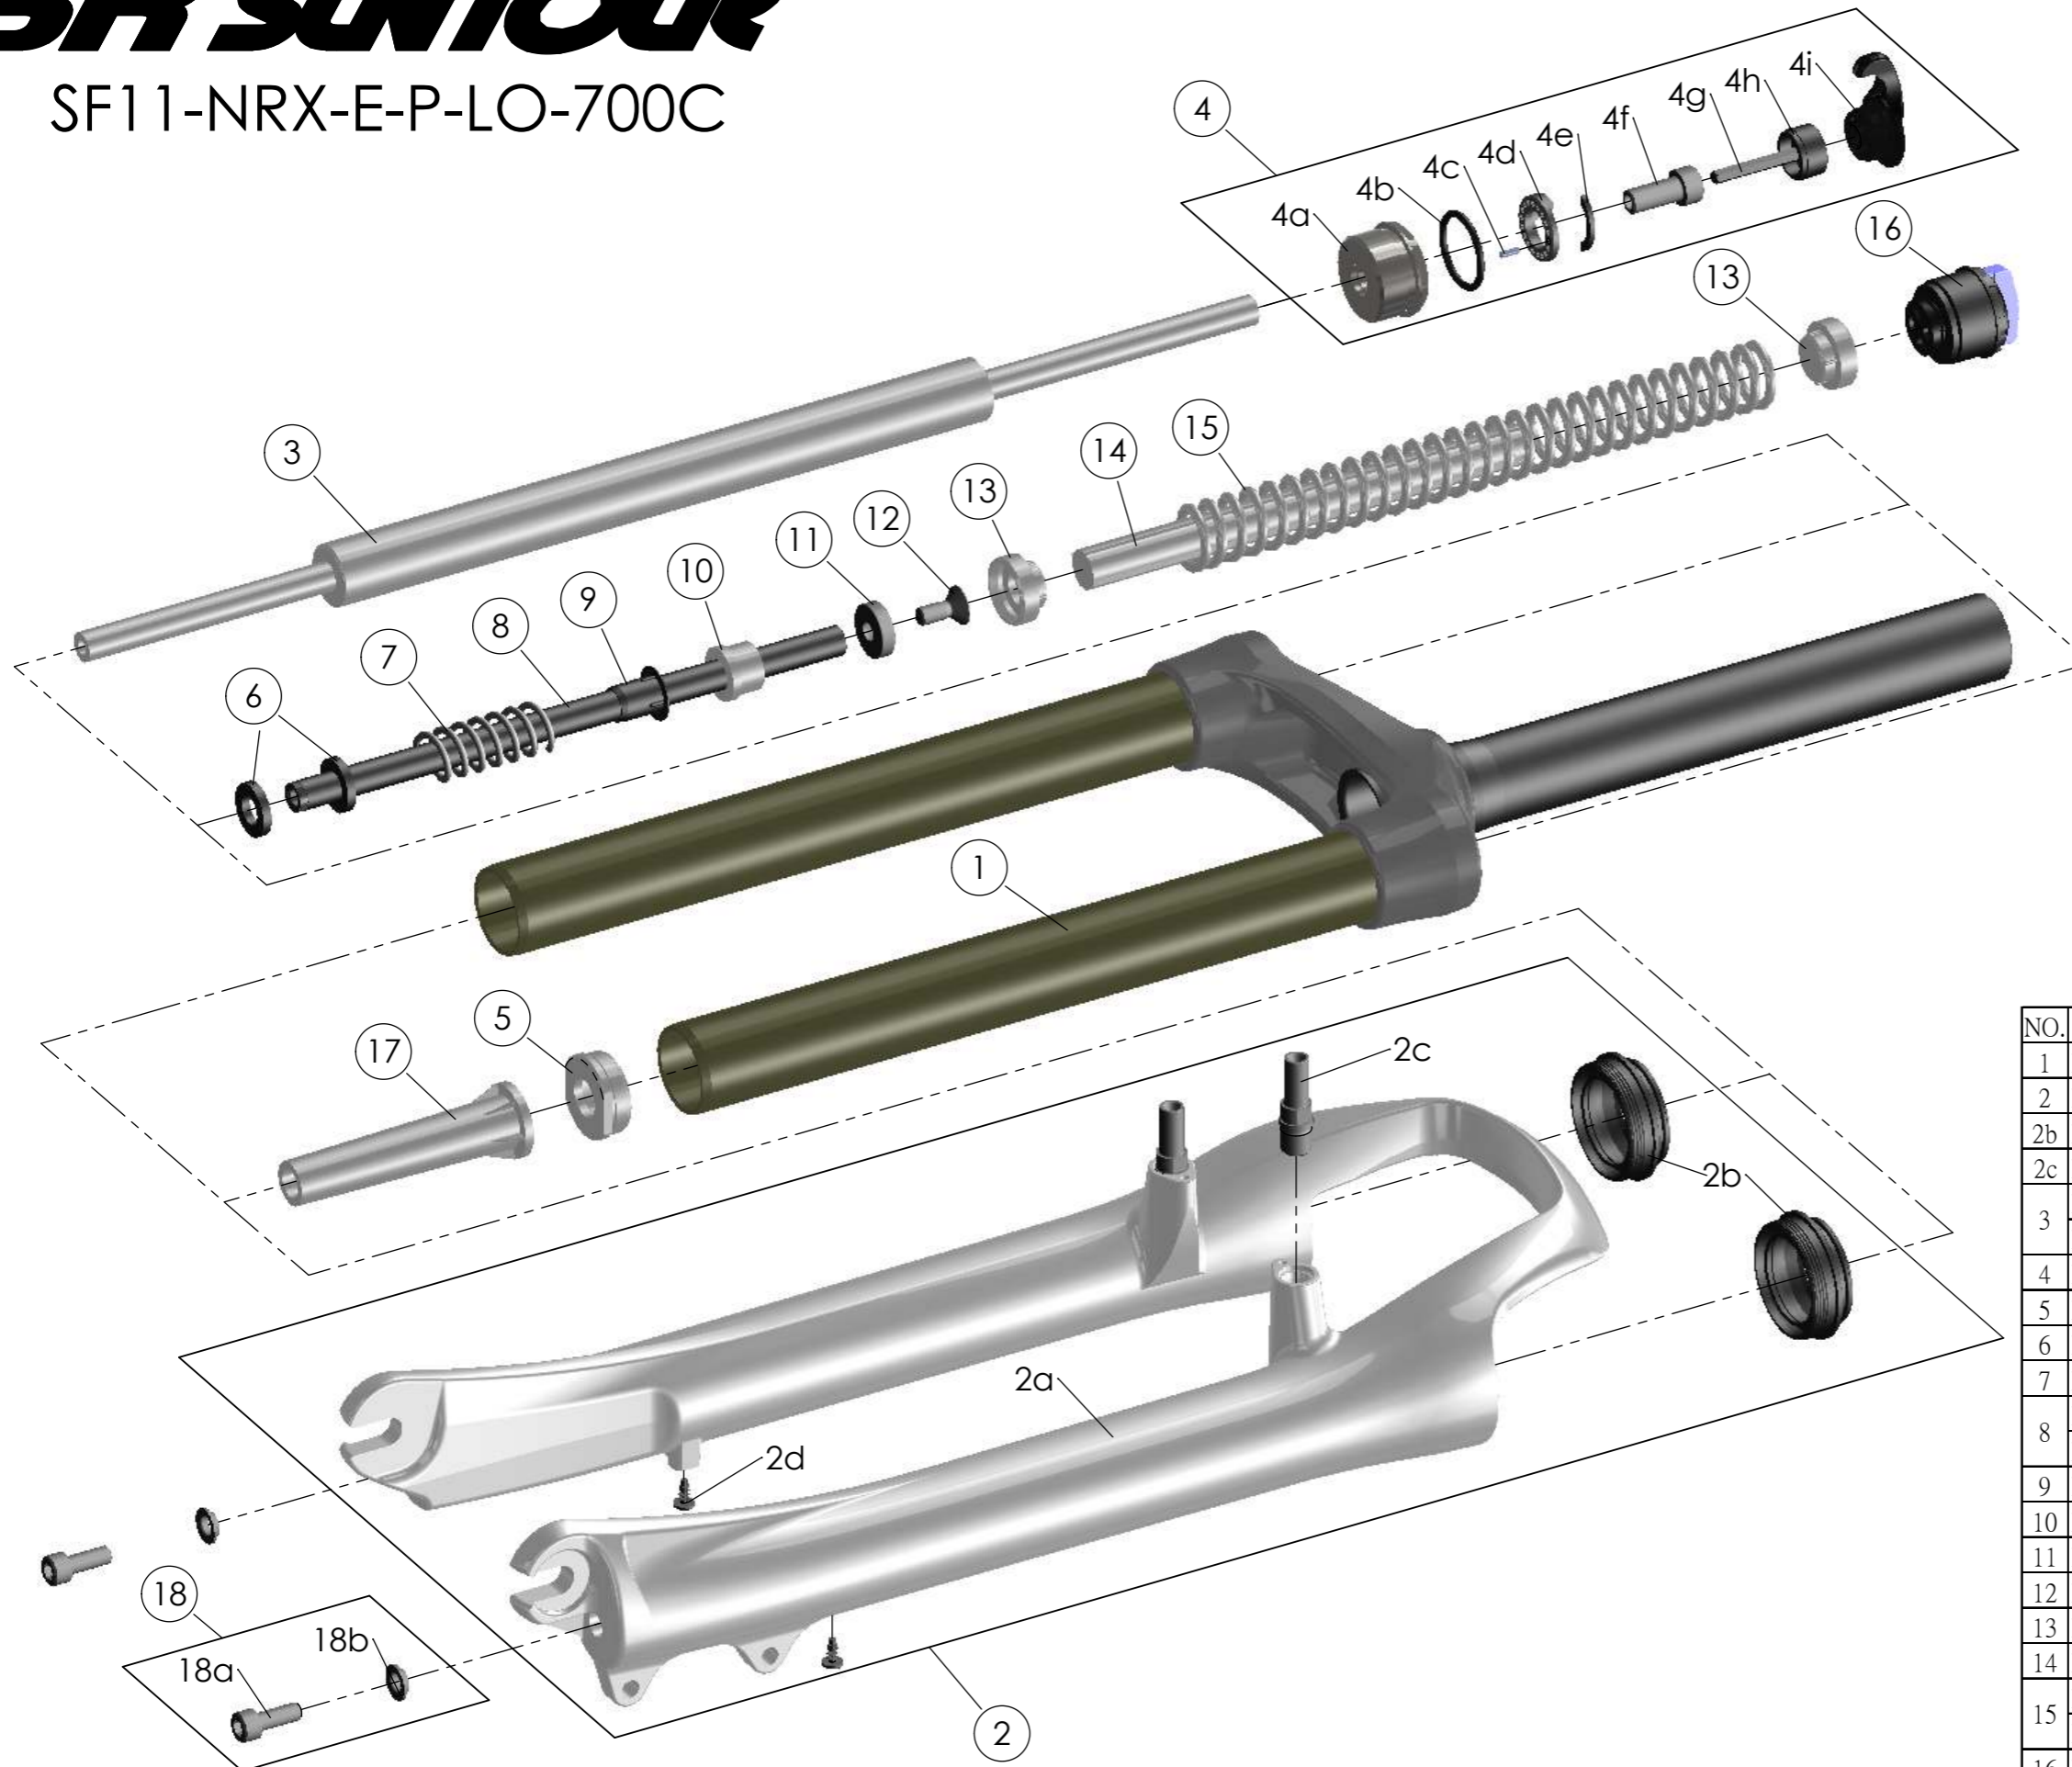

SUNTOUR

SF11-NRX-E-P-LO-700C

NO.	PARTS CODE	PARTS NAME	63	75	QT
1	FKE-186-11	UPPER ASSY	*	*	1
2	FKE187-70	BOTTOM CASE ASSY	*	*	1
2b	FAA070-10	DUST SEAL	*	*	2
2c	FSB240-30	CANTI BOSS	*	*	2
3	FUN027-14	DAMPER UNIT	*		1
	FUN027-15			*	1
4	FKE027-54	LO TOP CAP ASSY	*	*	1
5	FEE243-10	FORK NOSE	*	*	1
6	FEP052	REBOUND RUBBER	*	*	2
7	FEP189	REBOUND SPRING	*	*	1
8	FEE048-26	SUPPORT TUBE	*		1
	FEE048-37			*	1
9	FEE095	REBOUND SPRING GUIDE	*	*	1
10	FEE290-03	REBOUND SPACER	*	*	1
11	FEE047	SUPPORT PLATE	*	*	1
12	FSB044	SUPPORT BOLT	*	*	1
13	FEE196-30	SPRING GUIDE	*	*	2
14	FEP379	DAMPER	*	*	1
15	FEP391	MAIN SPRING	*		1
	FEP510			*	1
16	FKE052-02	ADJUSTER ASSY	*	*	1
17	FEE586	BOTTOM STOPPER	*	*	1
18	FKA044	FIXING BOLT SET	*	*	2