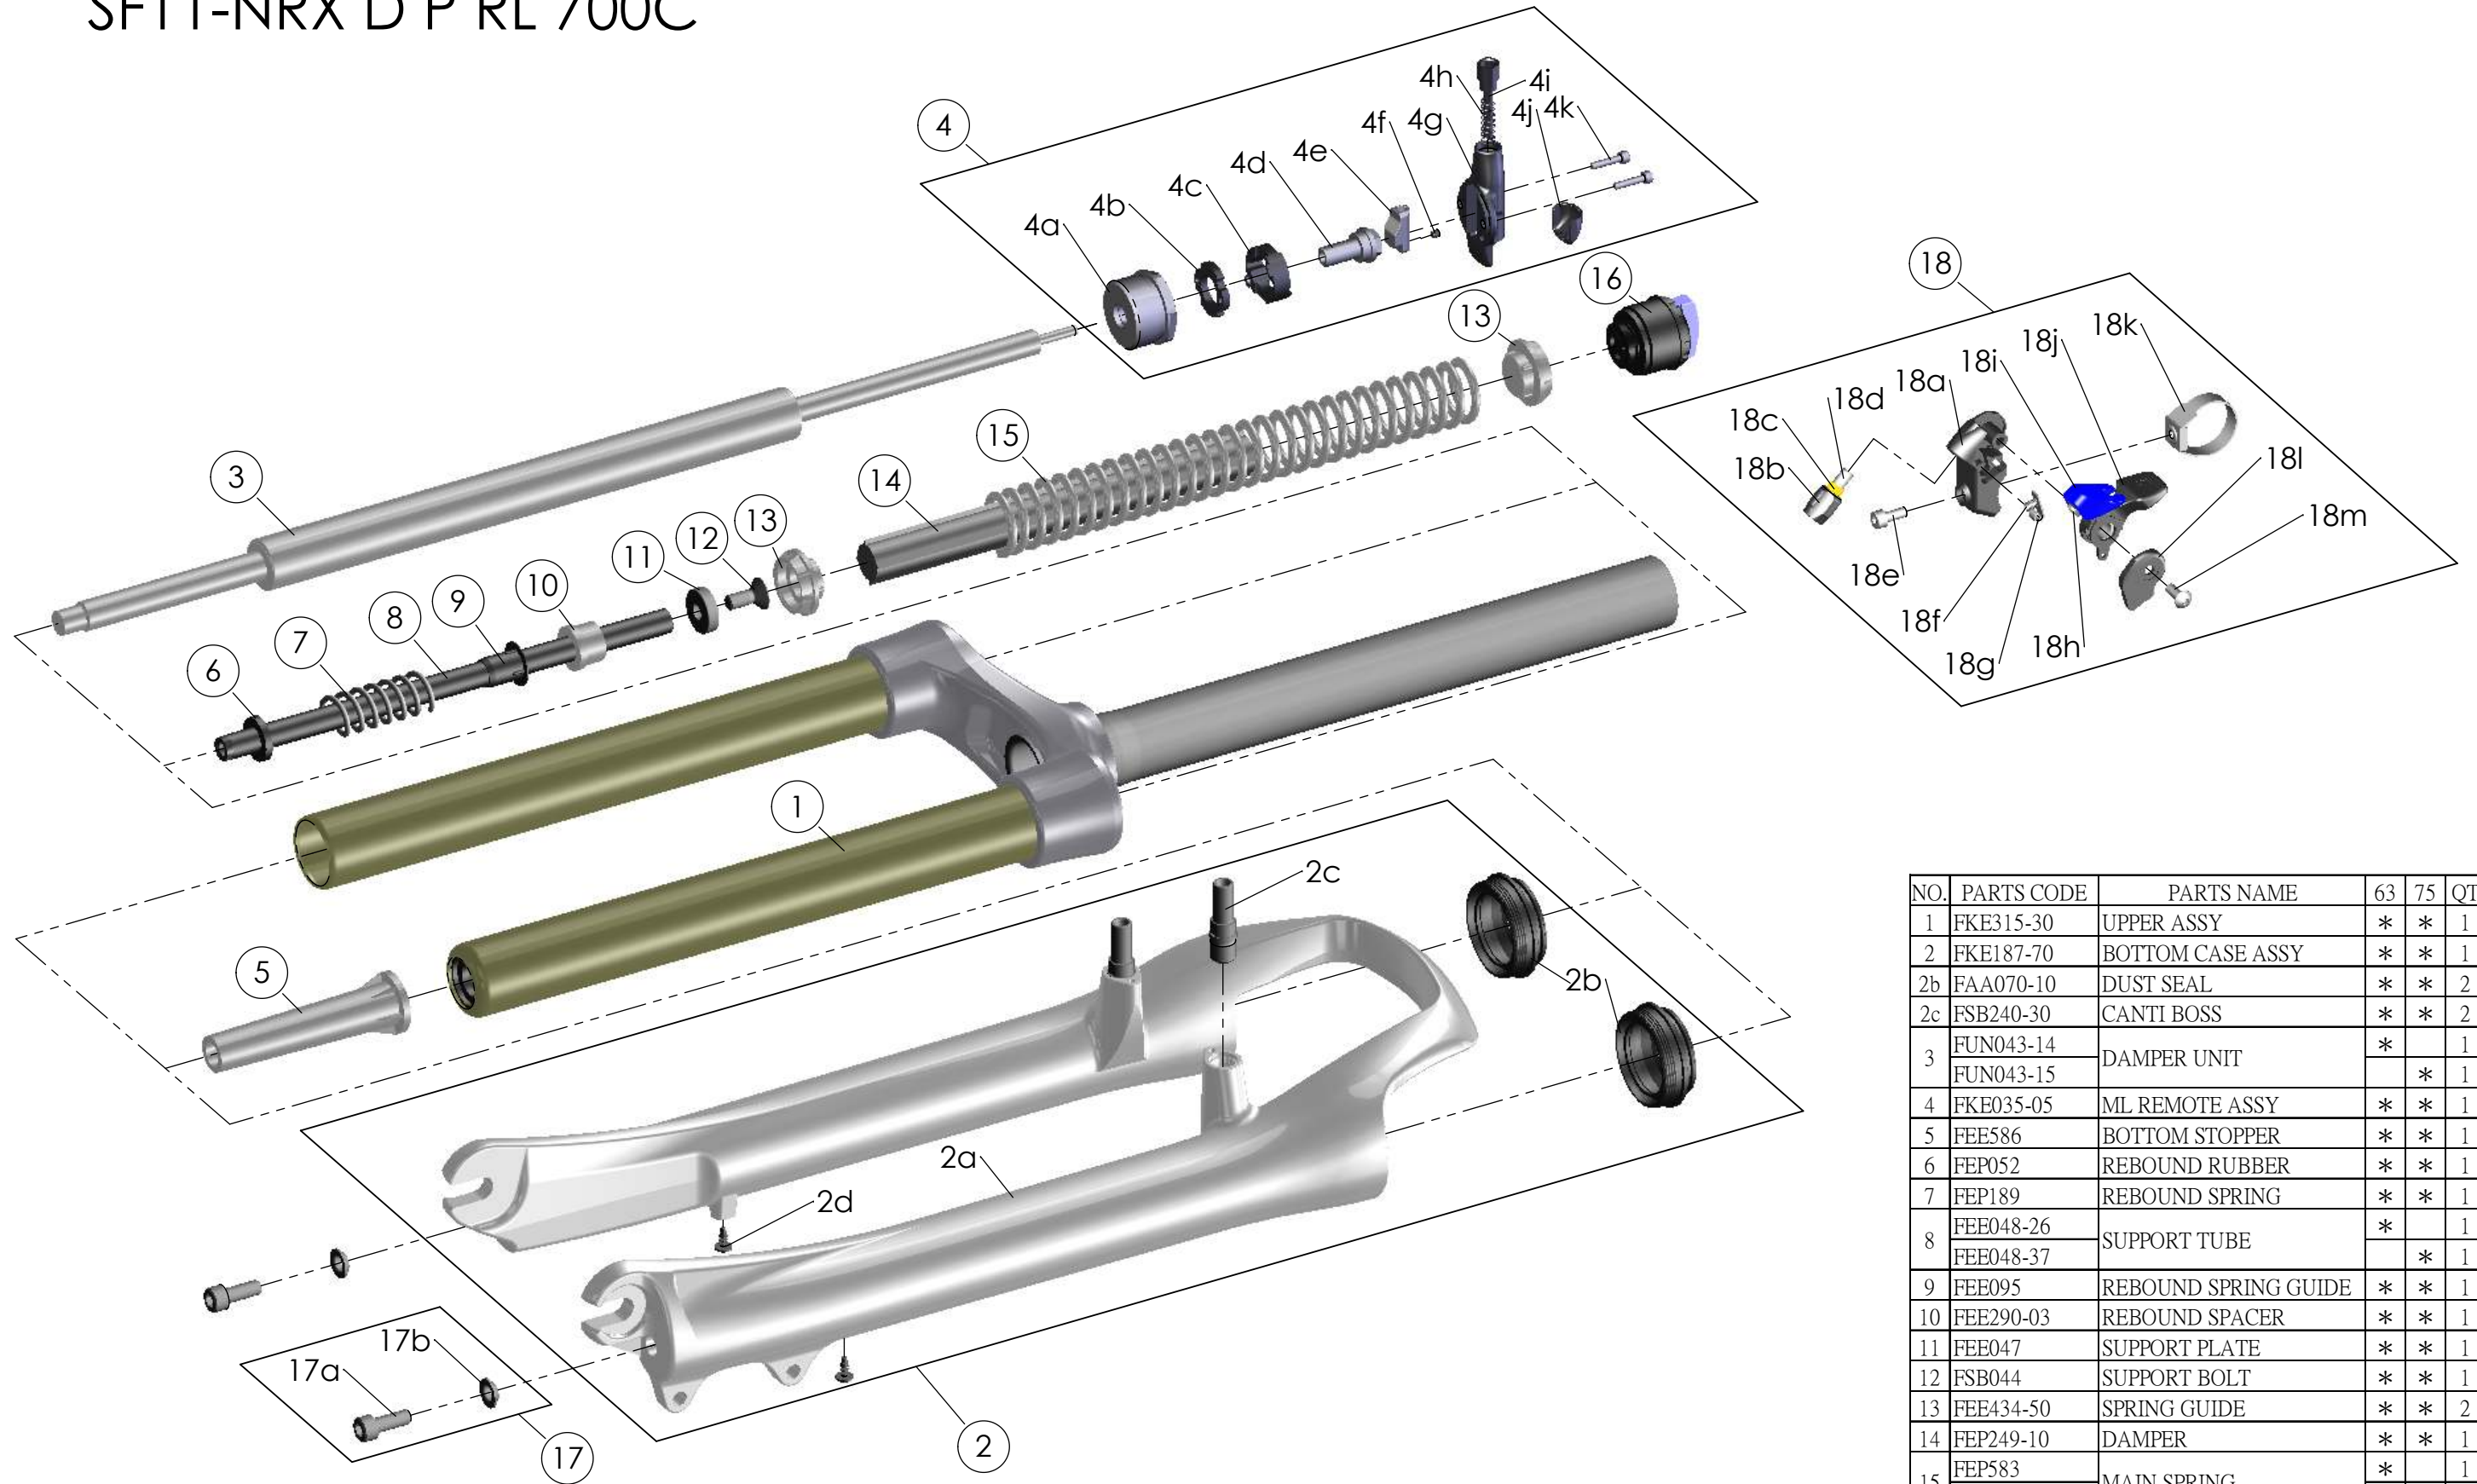

SUNTOUR

SF11-NRX D P RL 700C

NO.	PARTS CODE	PARTS NAME	63	75	QT
1	FKE315-30	UPPER ASSY	*	*	1
2	FKE187-70	BOTTOM CASE ASSY	*	*	1
2b	FAA070-10	DUST SEAL	*	*	2
2c	FSB240-30	CANTI BOSS	*	*	2
3	FUN043-14	DAMPER UNIT	*		1
	FUN043-15			*	1
4	FKE035-05	ML REMOTE ASSY	*	*	1
5	FEE586	BOTTOM STOPPER	*	*	1
6	FEP052	REBOUND RUBBER	*	*	1
7	FEP189	REBOUND SPRING	*	*	1
8	FEE048-26	SUPPORT TUBE	*		1
	FEE048-37			*	1
9	FEE095	REBOUND SPRING GUIDE	*	*	1
10	FEE290-03	REBOUND SPACER	*	*	1
11	FEE047	SUPPORT PLATE	*	*	1
12	FSB044	SUPPORT BOLT	*	*	1
13	FEE434-50	SPRING GUIDE	*	*	2
14	FEP249-10	DAMPER	*	*	1
15	FEP583	MAIN SPRING	*		1
	FEP584			*	1
16	FKE052-23	ADJUSTER ASSY	*	*	1
17	FKA044	FIXING BOLT SET	*	*	1
18	SL9SC-RLO	REMOTE LEVER ASSY	*	*	1