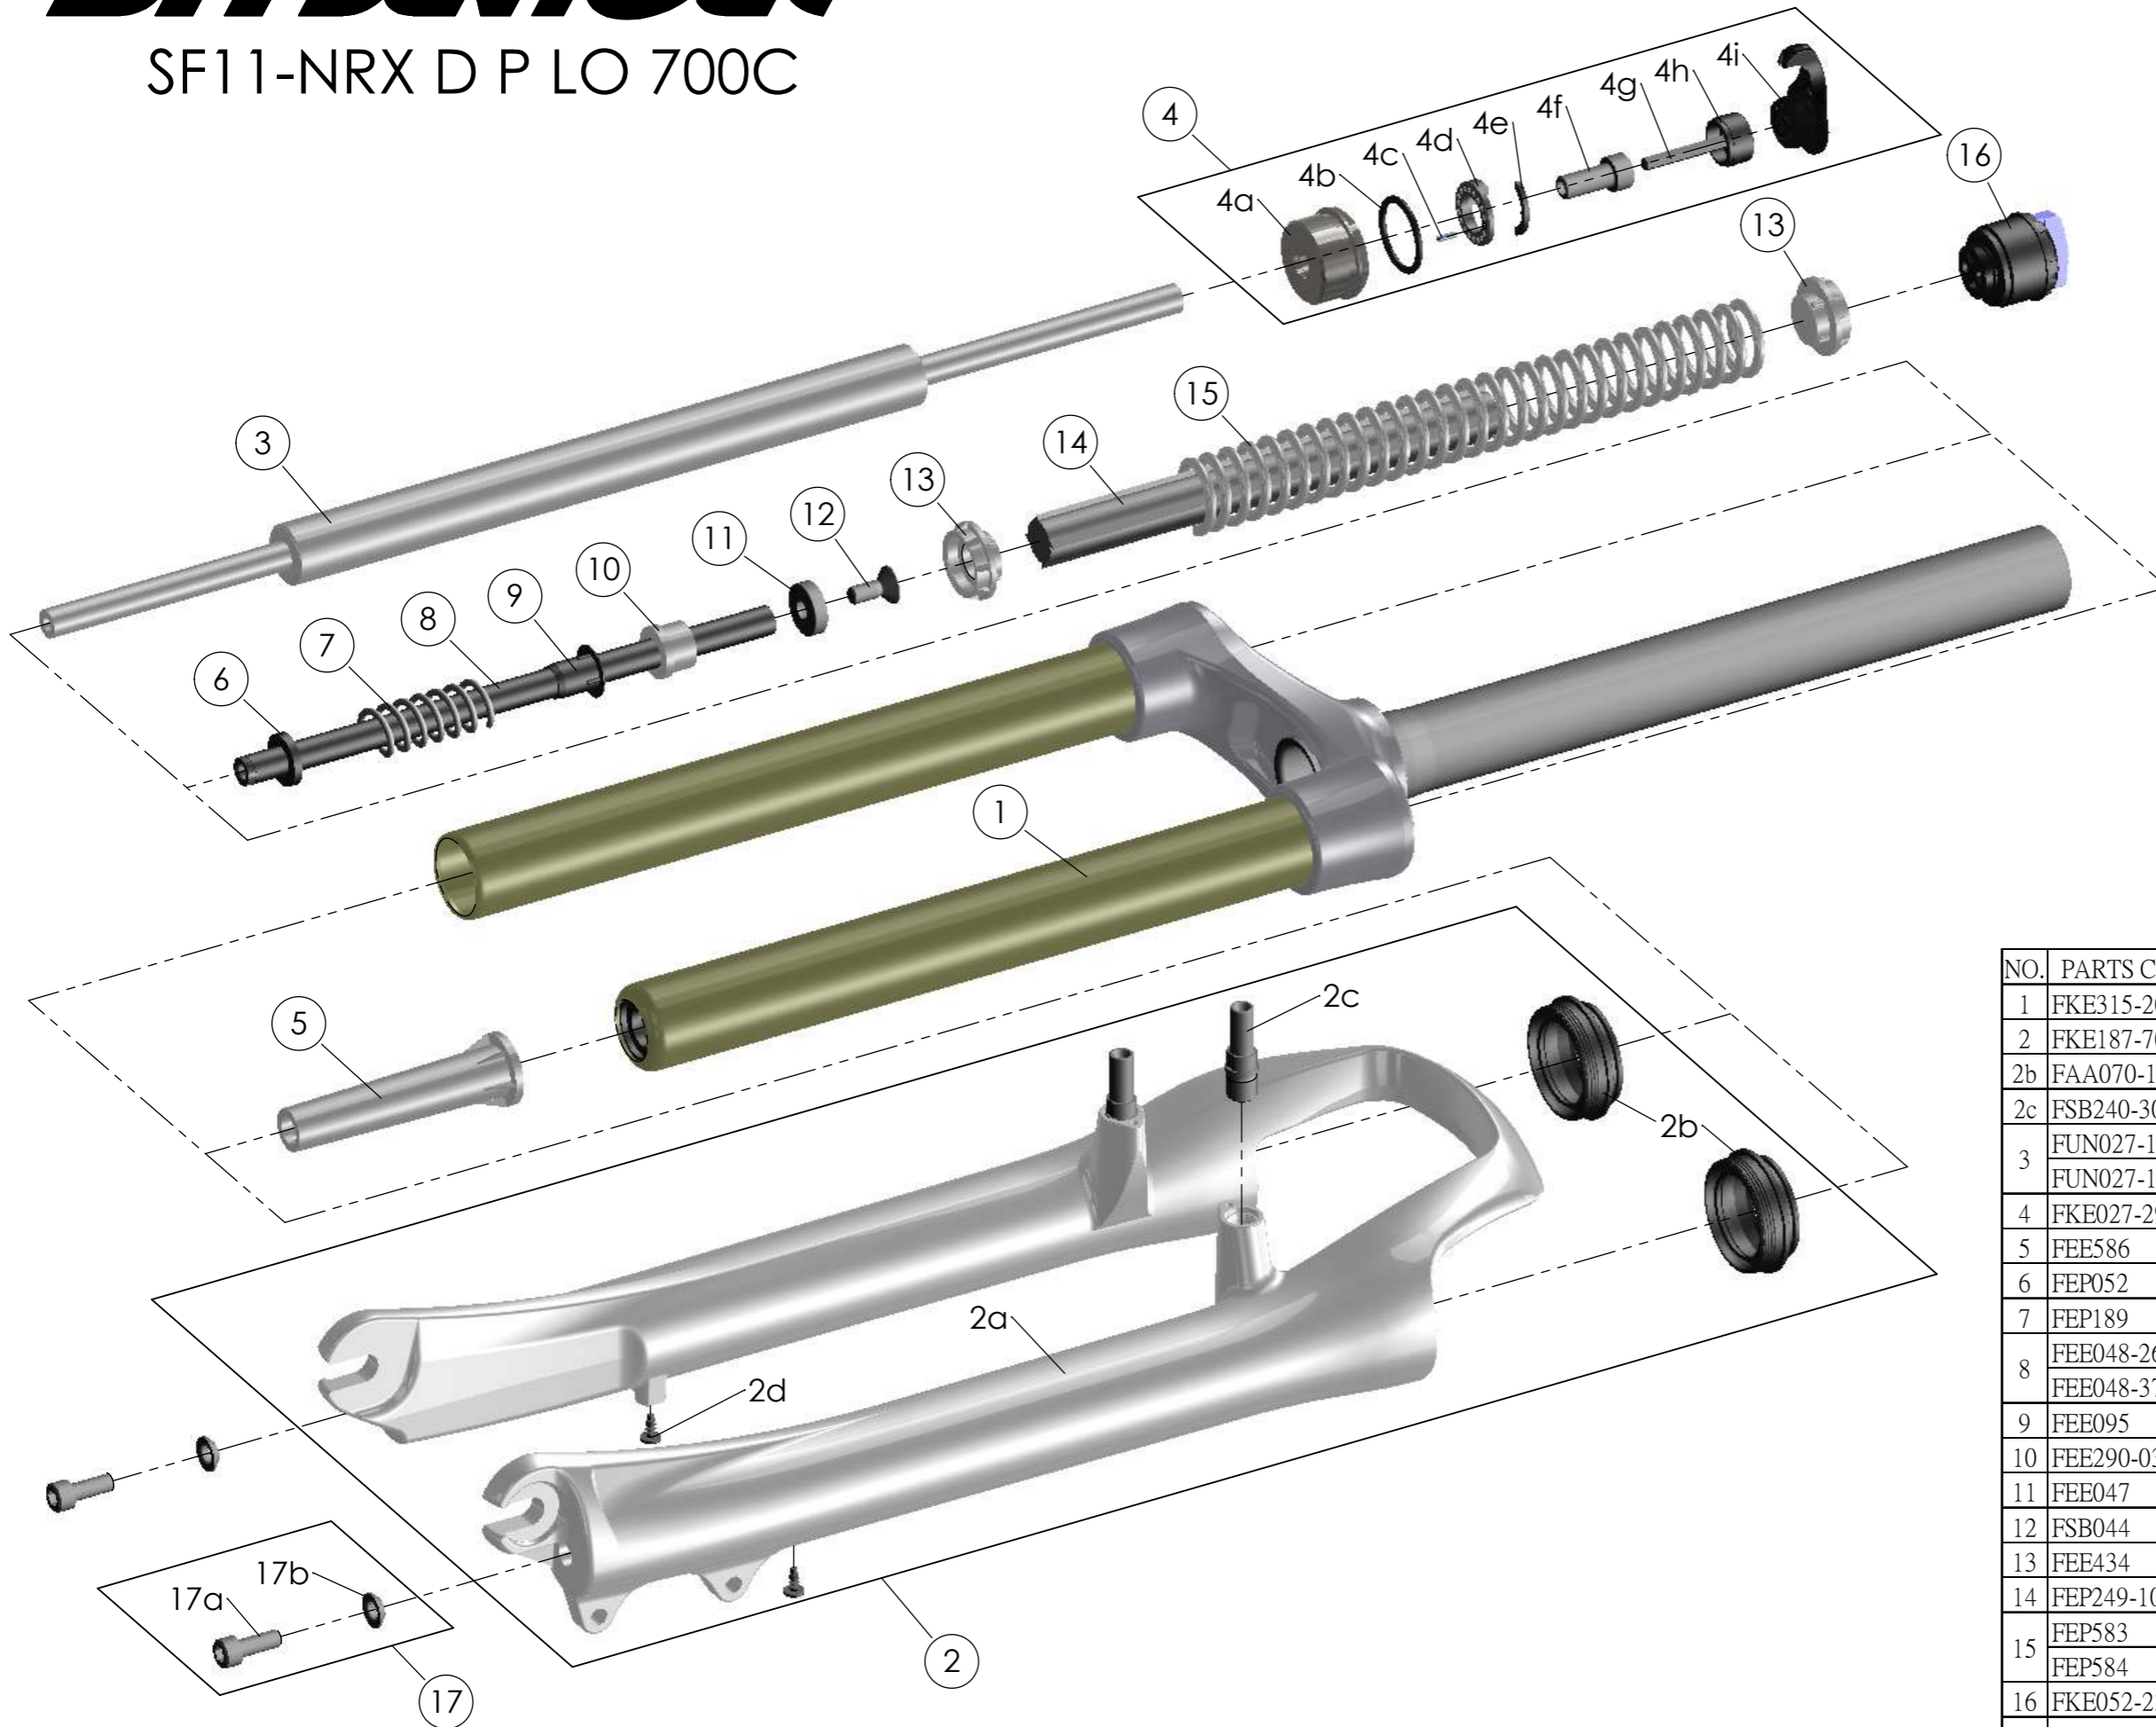

SR SUNTOUR

SF11-NRX D P LO 700C

NO.	PARTS CODE	PARTS NAME	63	75	QT
1	FKE315-20	UPPER ASSY	*	*	1
2	FKE187-70	BOTTOM CASE ASSY	*	*	1
2b	FAA070-10	DUST SEAL	*	*	2
2c	FSB240-30	CANTI BOSS	*	*	2
3	FUN027-14	DAMPER UNIT	*		1
	FUN027-15			*	1
4	FKE027-29	LO TOP CAP ASSY	*	*	1
5	FEE586	BOTTOM STOPPER	*	*	1
6	FEP052	REBOUND RUBBER	*	*	1
7	FEP189	REBOUND SPRING	*	*	1
8	FEE048-26	SUPPORT TUBE	*	*	1
	FEE048-37		*	*	1
9	FEE095	REBOUND SPRING GUIDE	*	*	1
10	FEE290-03	REBOUND SPACER	*	*	1
11	FEE047	SUPPORT PLATE	*	*	1
12	FSB044	SUPPORT BOLT	*	*	1
13	FEE434	SPRING GUIDE	*	*	1
14	FEP249-10	DAMPER	*	*	1
15	FEP583	MAIN SPRING	*		1
	FEP584			*	1
16	FKE052-23	ADJUSTER ASSY	*	*	1
17	FKA044	FIXING BOLT SET	*	*	2