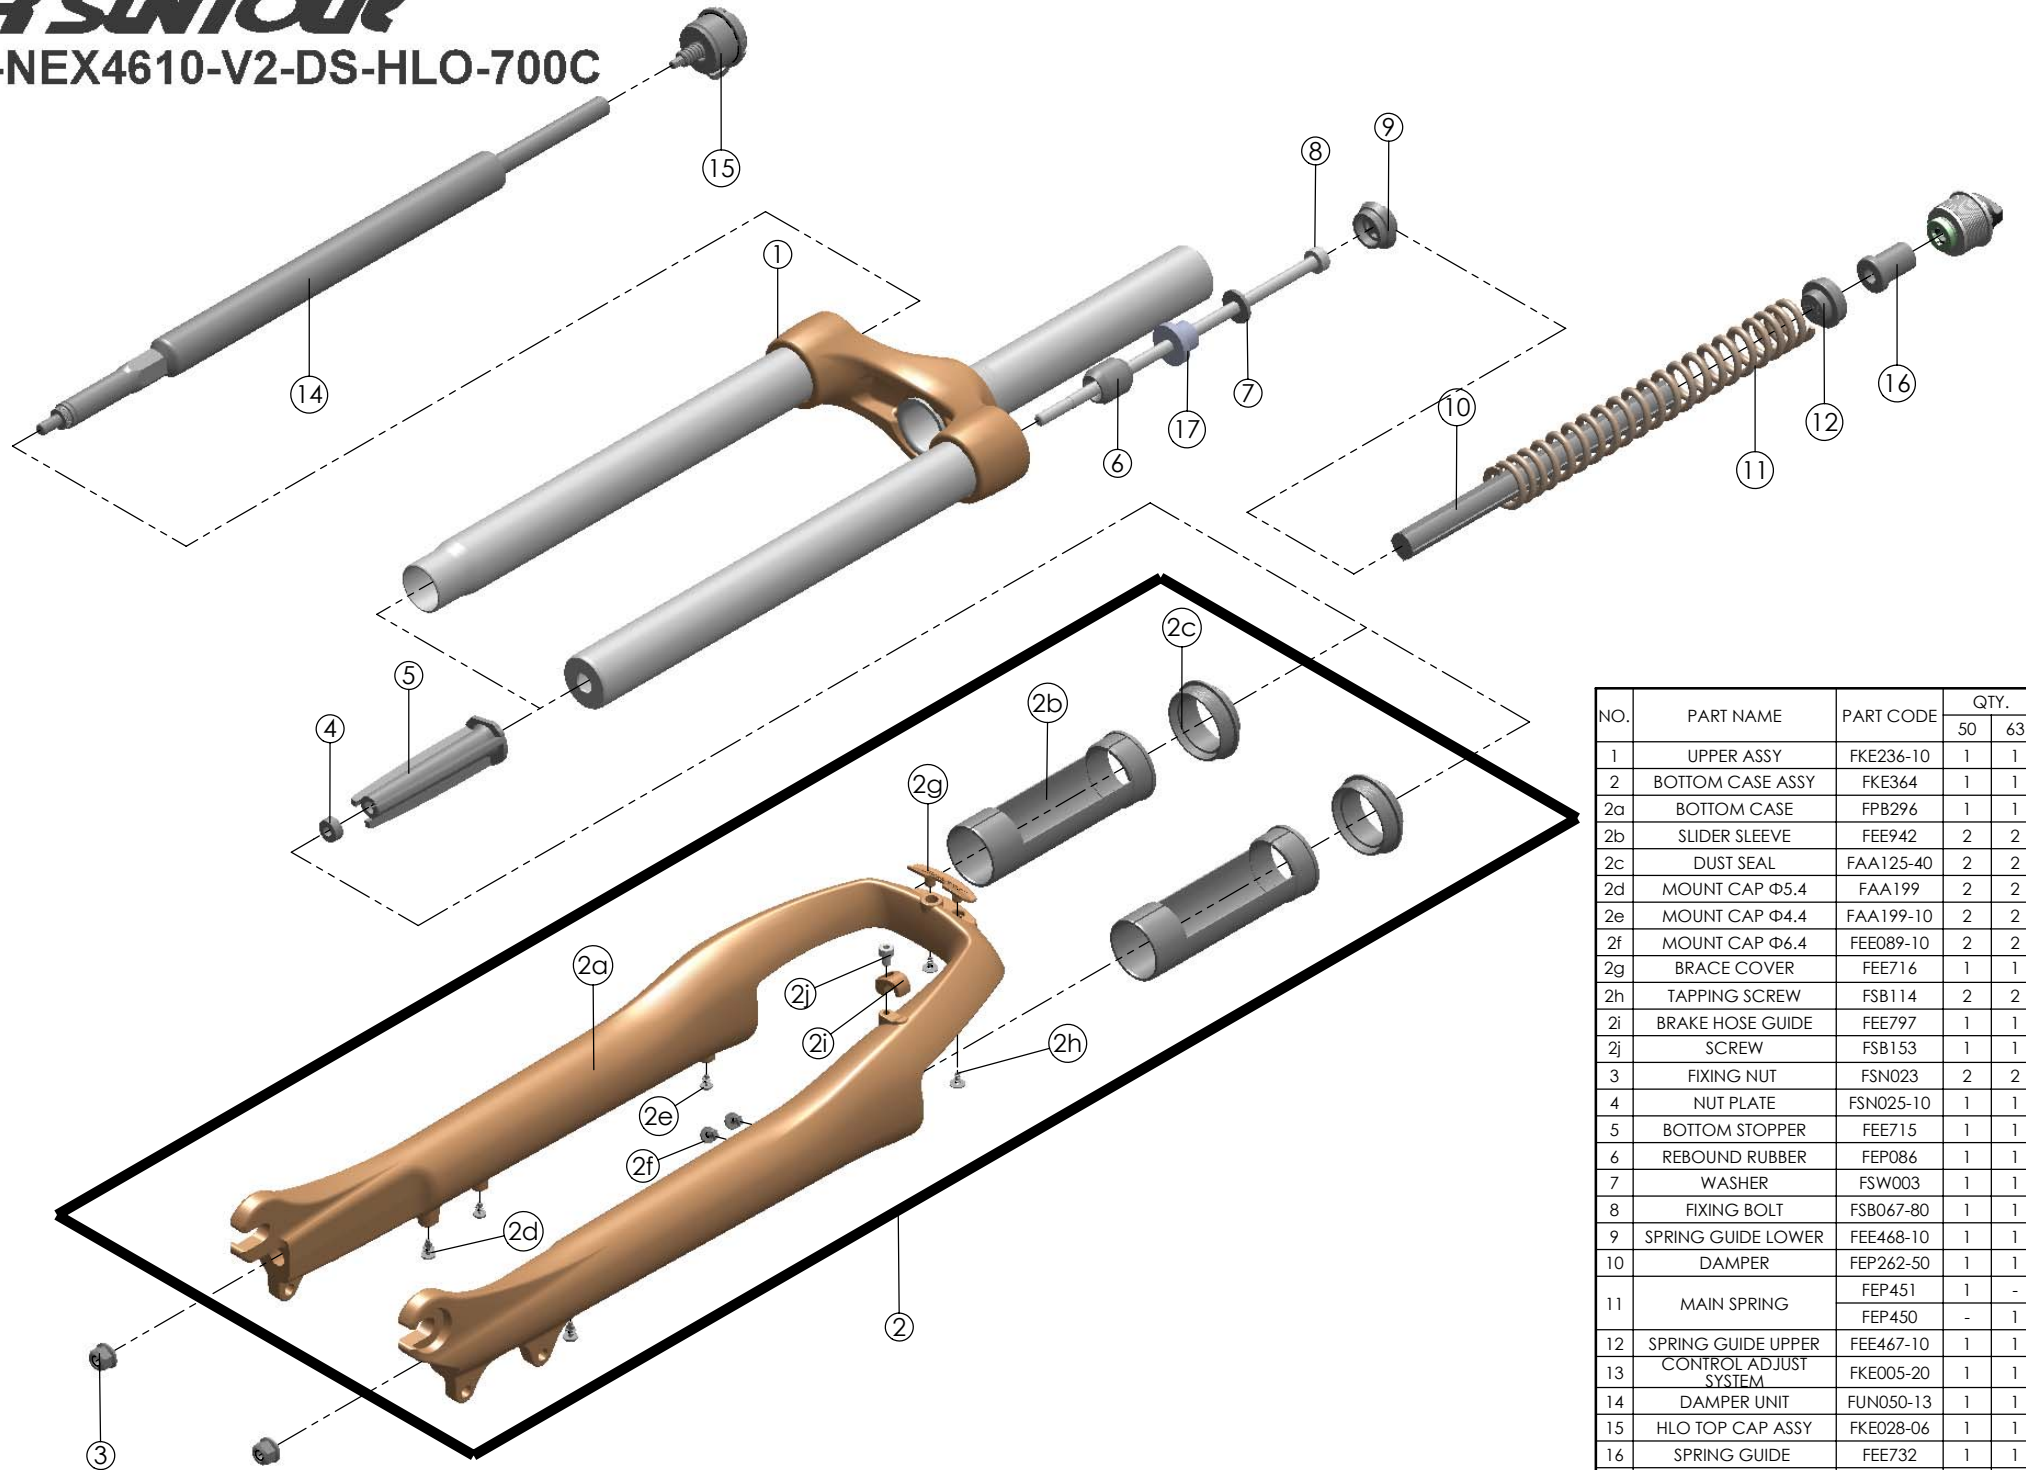

# SR SUNTOUR

## SF11-NEX4610-V2-DS-HLO-700C

NO.	PART NAME	PART CODE	QTY.	
			50	63
1	UPPER ASSY	FKE236-10	1	1
2	BOTTOM CASE ASSY	FKE364	1	1
2a	BOTTOM CASE	FPB296	1	1
2b	SLIDER SLEEVE	FEE942	2	2
2c	DUST SEAL	FAA125-40	2	2
2d	MOUNT CAP Φ5.4	FAA199	2	2
2e	MOUNT CAP Φ4.4	FAA199-10	2	2
2f	MOUNT CAP Φ6.4	FEE089-10	2	2
2g	BRACE COVER	FEE716	1	1
2h	TAPPING SCREW	FSB114	2	2
2i	BRAKE HOSE GUIDE	FEE797	1	1
2j	SCREW	FSB153	1	1
3	FIXING NUT	FSN023	2	2
4	NUT PLATE	FSN025-10	1	1
5	BOTTOM STOPPER	FEE715	1	1
6	REBOUND RUBBER	FEP086	1	1
7	WASHER	FSW003	1	1
8	FIXING BOLT	FSB067-80	1	1
9	SPRING GUIDE LOWER	FEE468-10	1	1
10	DAMPER	FEP262-50	1	1
11	MAIN SPRING	FEP451	1	-
		FEP450	-	1
12	SPRING GUIDE UPPER	FEE467-10	1	1
13	CONTROL ADJUST SYSTEM	FKE005-20	1	1
14	DAMPER UNIT	FUN050-13	1	1
15	HLO TOP CAP ASSY	FKE028-06	1	1
16	SPRING GUIDE	FEE732	1	1
17	REBOUND SLEEVE	FEE452	1	-