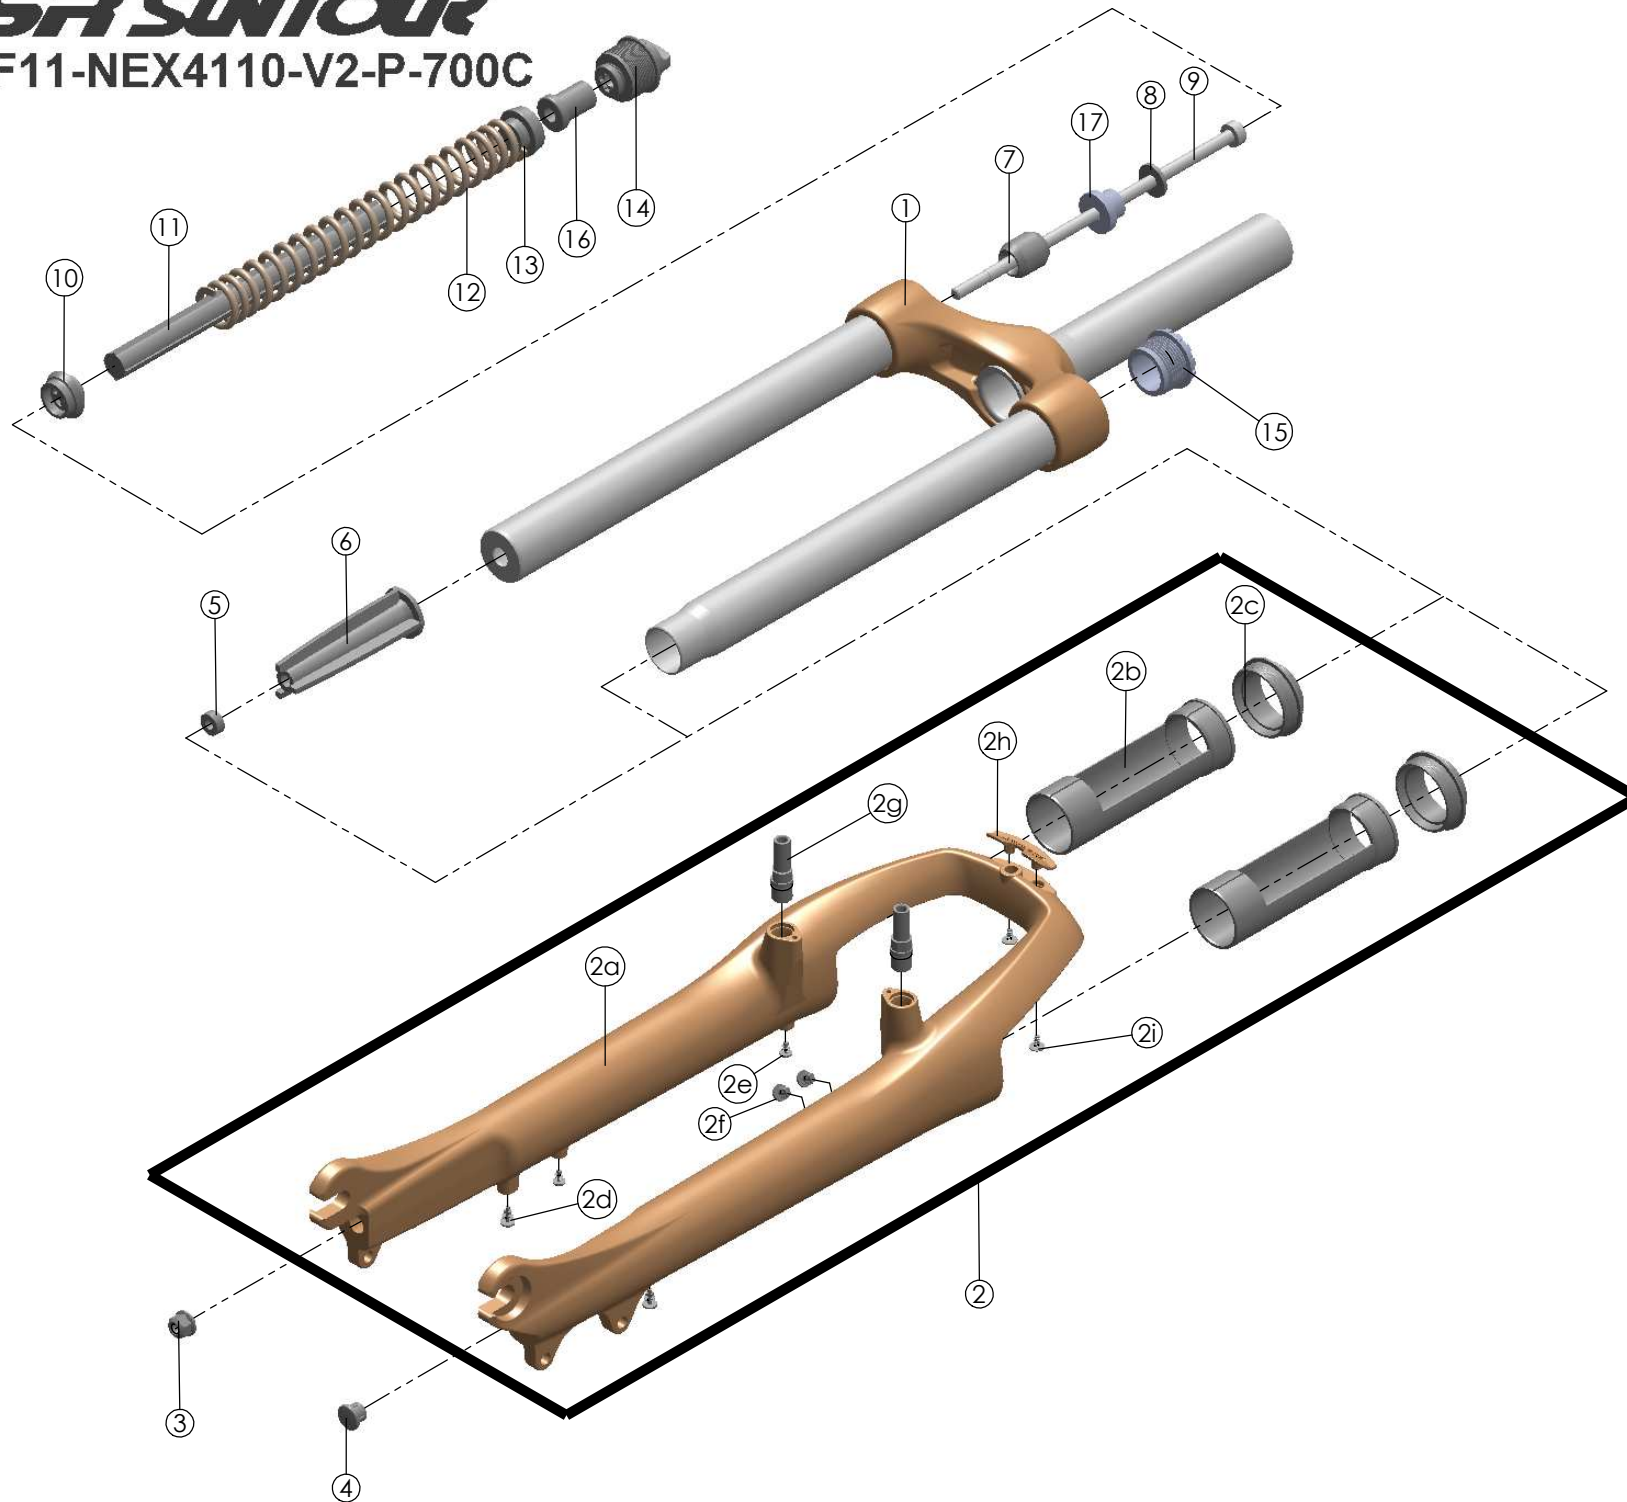

## SF11-NEX4110-V2-P-700C

NO.	PART NAME	PART CODE	QTY.	
			50	63
1	UPPER ASSY	FKE236-71	1	1
2	BOTTOM CASE ASSY	FKE363	1	1
2a	BOTTOM CASE	FPB295	1	1
2b	SLIDER SLEEVE	FEE942	2	2
2c	DUST SEAL	FAA125-40	2	2
2d	MOUNT CAP Φ5.4	FAA199	2	2
2e	MOUNT CAP Φ4.4	FAA199-10	2	2
2f	MOUNT CAP Φ6.4	FEE089-10	2	2
2g	CANTI BOSS	FSB241-16	2	2
2h	BRACE COVER	FEE716	1	1
2i	TAPPING SCREW	FSB114-20	2	2
3	FIXING NUT	FSN023	1	1
4	BOTTOM CAP	FEE795	1	1
5	NUT PLATE	FSN025-10	1	1
6	BOTTOM STOPPER	FEE715	1	1
7	REBOUND RUBBER	FEP086	1	1
8	WASHER	FSW003	1	1
9	FIXING BOLT	FSB067-80	1	1
10	SPRING GUIDE LOWER	FEE468-10	1	1
11	DAMPER	FEP262-50	1	1
12	MAIN SPRING	FEP440	1	-
		FEP417	-	1
13	SPRING GUIDE UPPER	FEE467-10	1	1
14	CONTROL ADJUST SYSTEM	FKE005-20	1	1
15	CAP	FEE830	1	1
16	SPRING GUIDE	FEE732	1	1
17	REBOUND SLEEVE	FEE452	1	-