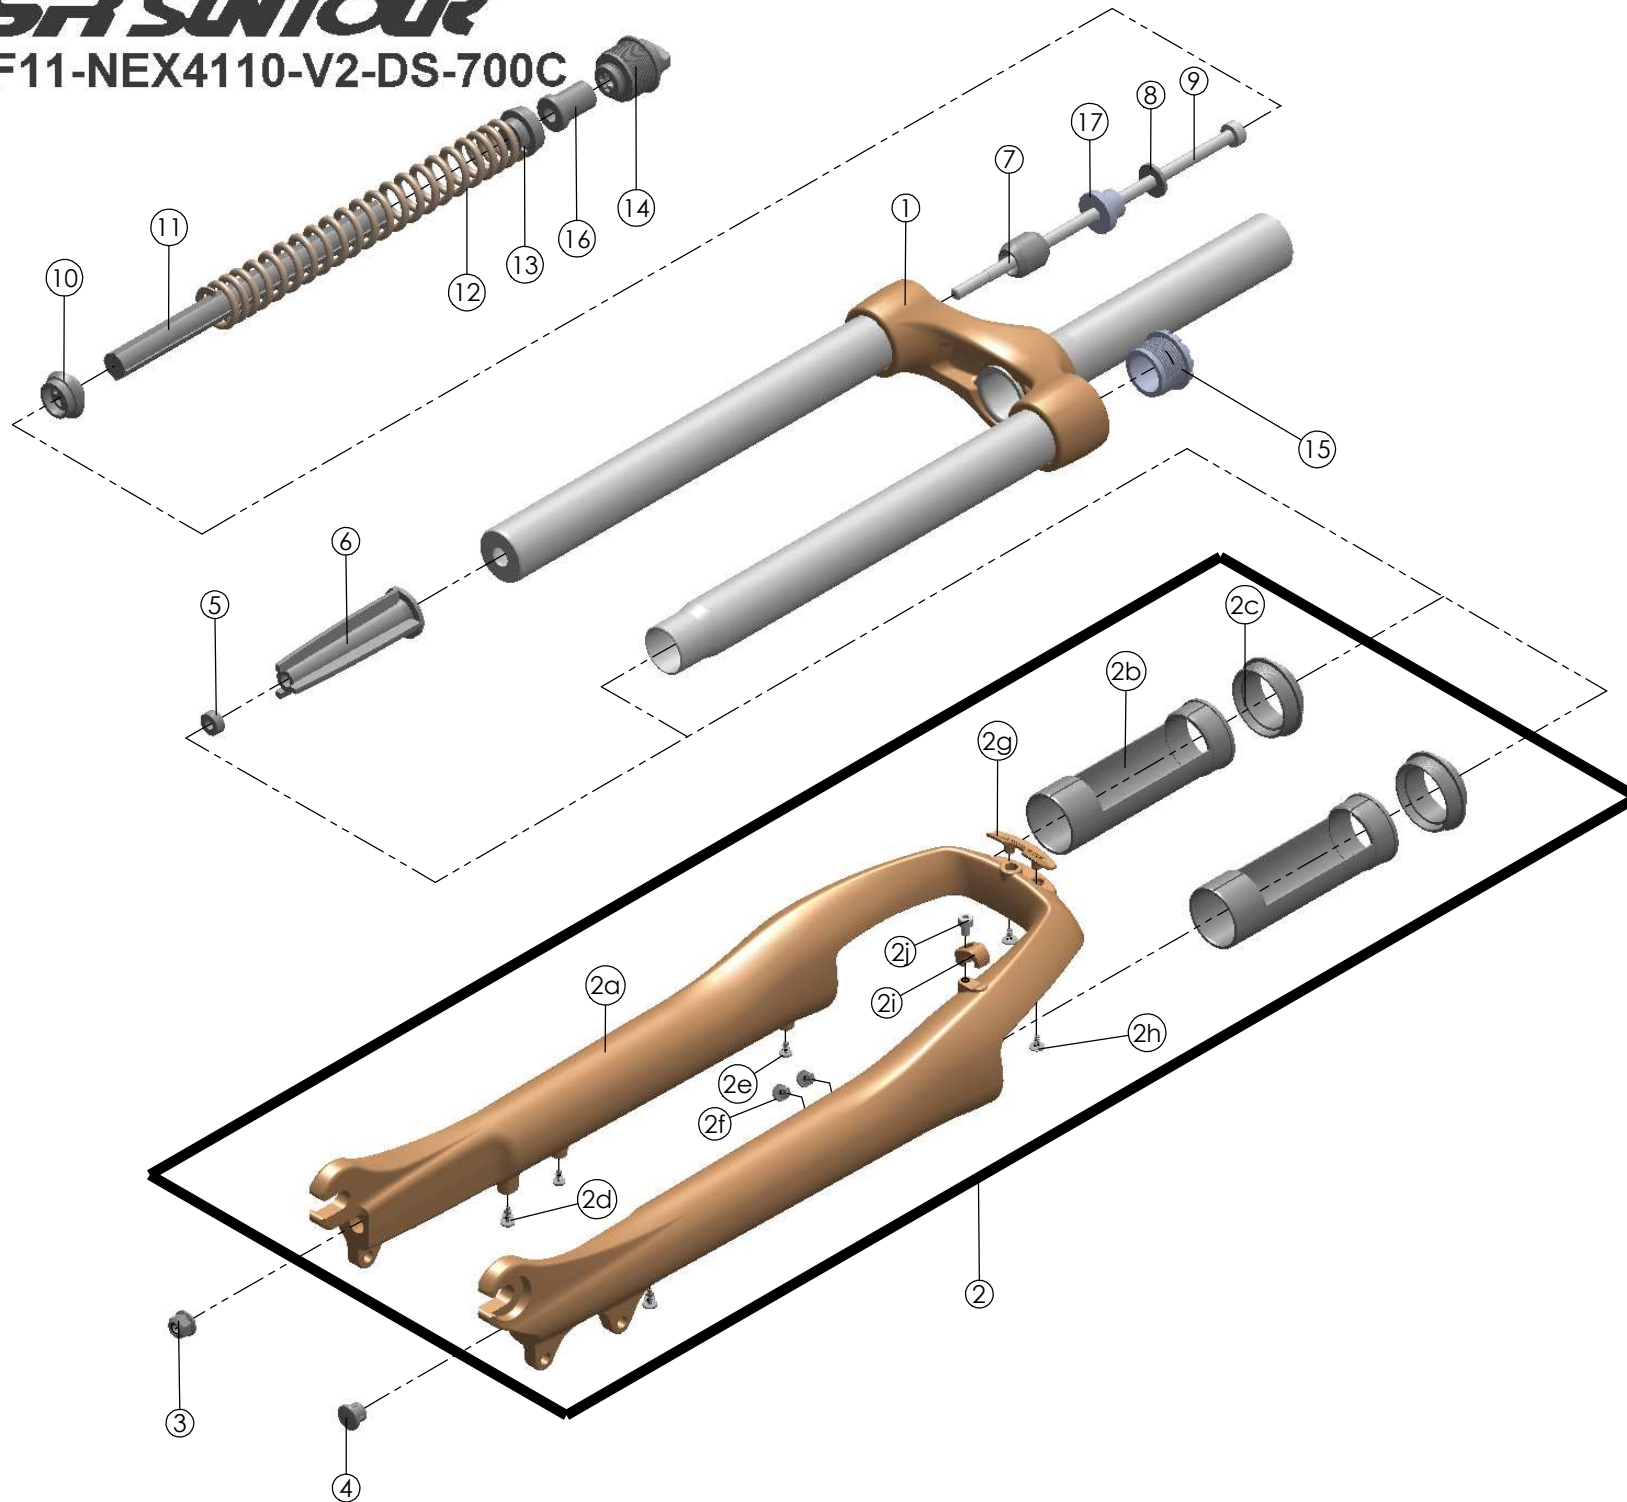

SF SUNTOUR

SF11-NEX4110-V2-DS-700C

NO.	PART NAME	PART CODE	QTY.	
			50	63
1	UPPER ASSY	FKE236-71	1	1
2	BOTTOM CASE ASSY	FKE364	1	1
2a	BOTTOM CASE	FPB296	1	1
2b	SLIDER SLEEVE	FEE942	2	2
2c	DUST SEAL	FAA125-40	2	2
2d	MOUNT CAP Φ5.4	FAA199	2	2
2e	MOUNT CAP Φ4.4	FAA199-10	2	2
2f	MOUNT CAP Φ6.4	FEE089-10	2	2
2g	BRACE COVER	FEE716	1	1
2h	TAPPING SCREW	FSB114-20	2	2
2i	BRAKE HOSE GUIDE	FEE830	1	1
2j	SCREW	FSB153	1	1
3	FIXING NUT	FSN023	1	1
4	BOTTOM CAP	FEE795	1	1
5	NUT PLATE	FSN025-10	1	1
6	BOTTOM STOPPER	FEE715	1	1
7	REBOUND RUBBER	FEP086	1	1
8	WASHER	FSW003	1	1
9	FIXING BOLT	FSB067-80	1	1
10	SPRING GUIDE LOWER	FEE468-10	1	1
11	DAMPER	FEP262-50	1	1
12	MAIN SPRING	FEP440	1	-
		FEP417	-	1
13	SPRING GUIDE UPPER	FEE467-10	1	1
14	CONTROL ADJUST SYSTEM	FKE005-20	1	1
15	CAP	FEE830	1	1
16	SPRING GUIDE	FEE732	1	1
17	REBOUND SLEEVE	FEE452	1	-