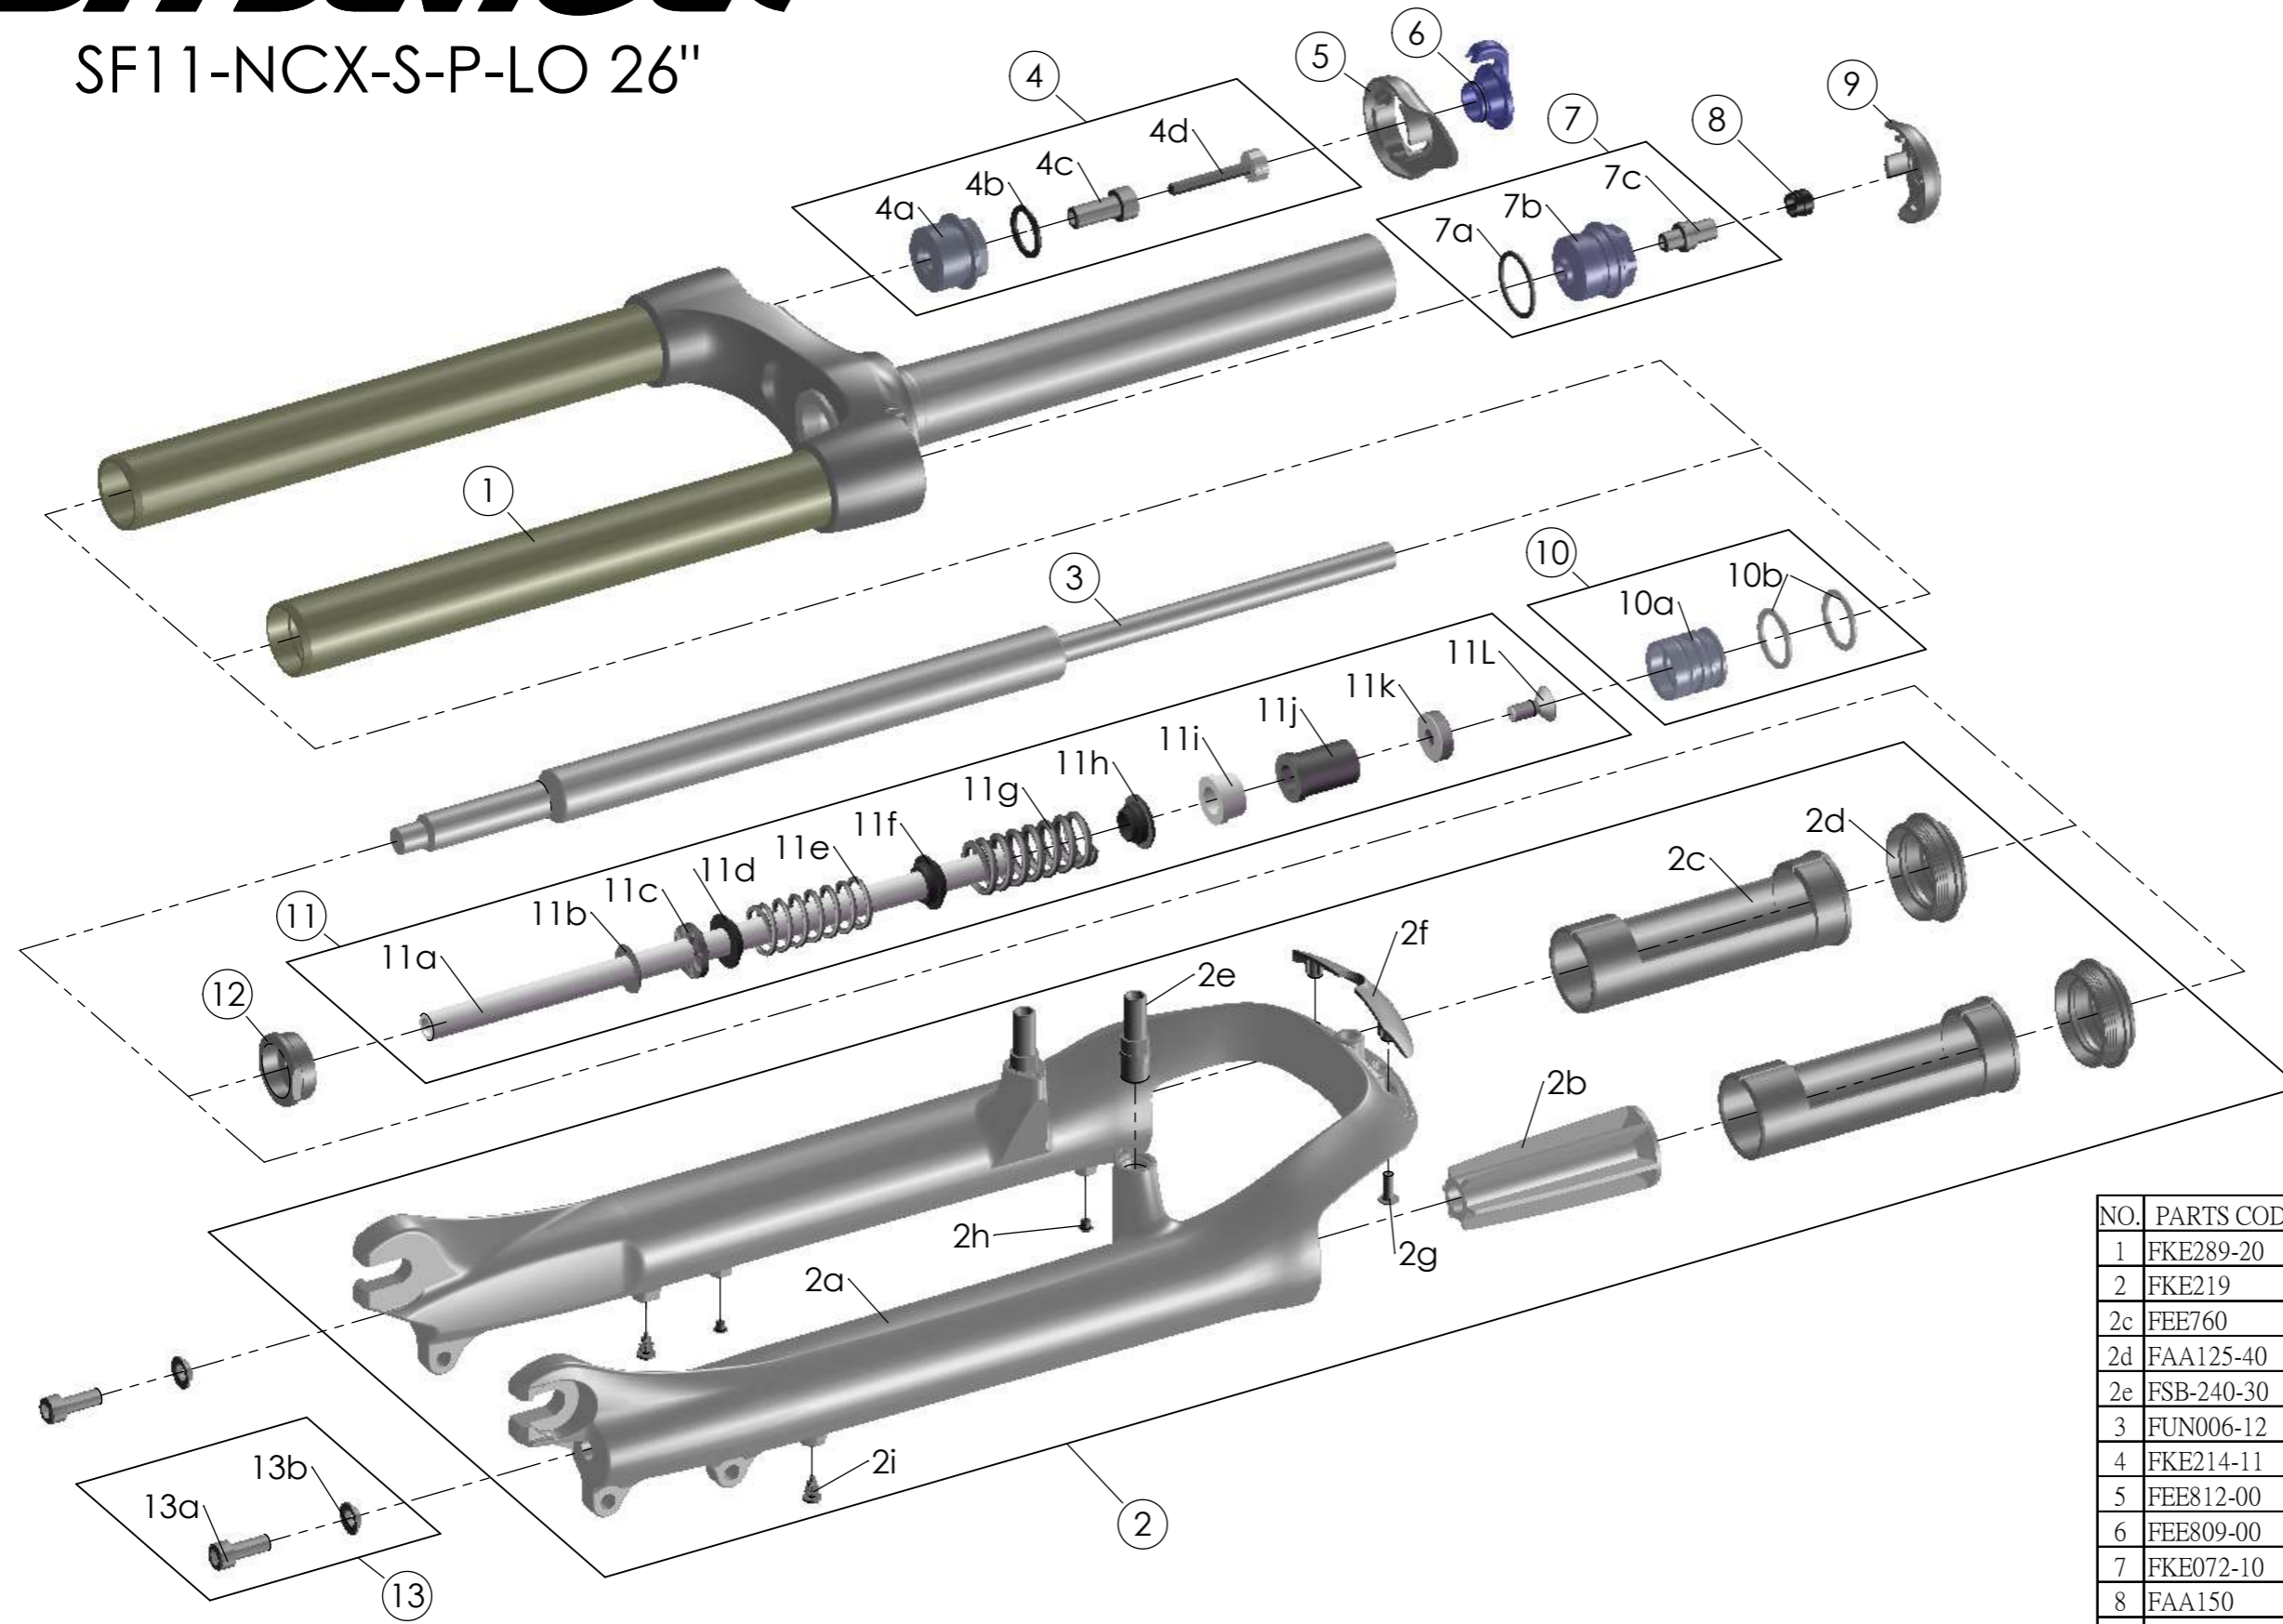

SUNTOUR

SF11-NCX-S-P-LO 26"

NO.	PARTS CODE	PARTS NAME	QT
1	FKE289-20	UPPER ASSY	1
2	FKE219	BOTTOM CASE	1
2c	FEE760	SLIDER SLEEVE	2
2d	FAA125-40	DUST SEAL	2
2e	FSB-240-30	CANTI BOSS	2
3	FUN006-12	DAMPER UNIT	1
4	FKE214-11	LO TOP CAP ASSY	1
5	FEE812-00	LO KNOB COVER	1
6	FEE809-00	ADJUST KNOB	1
7	FKE072-10	AIR CAP ASSY	1
8	FAA150	VALVE CAP	1
9	FEE813-00	PRELOAD COVER	1
10	FEE091-10	AIR PISTON	1
11	FKE157-30	SUPPORT TUBE ASSY	1
12	FEE189-10	FORK NOSE	1
13	FKA044	FIXING BOLT SET	2