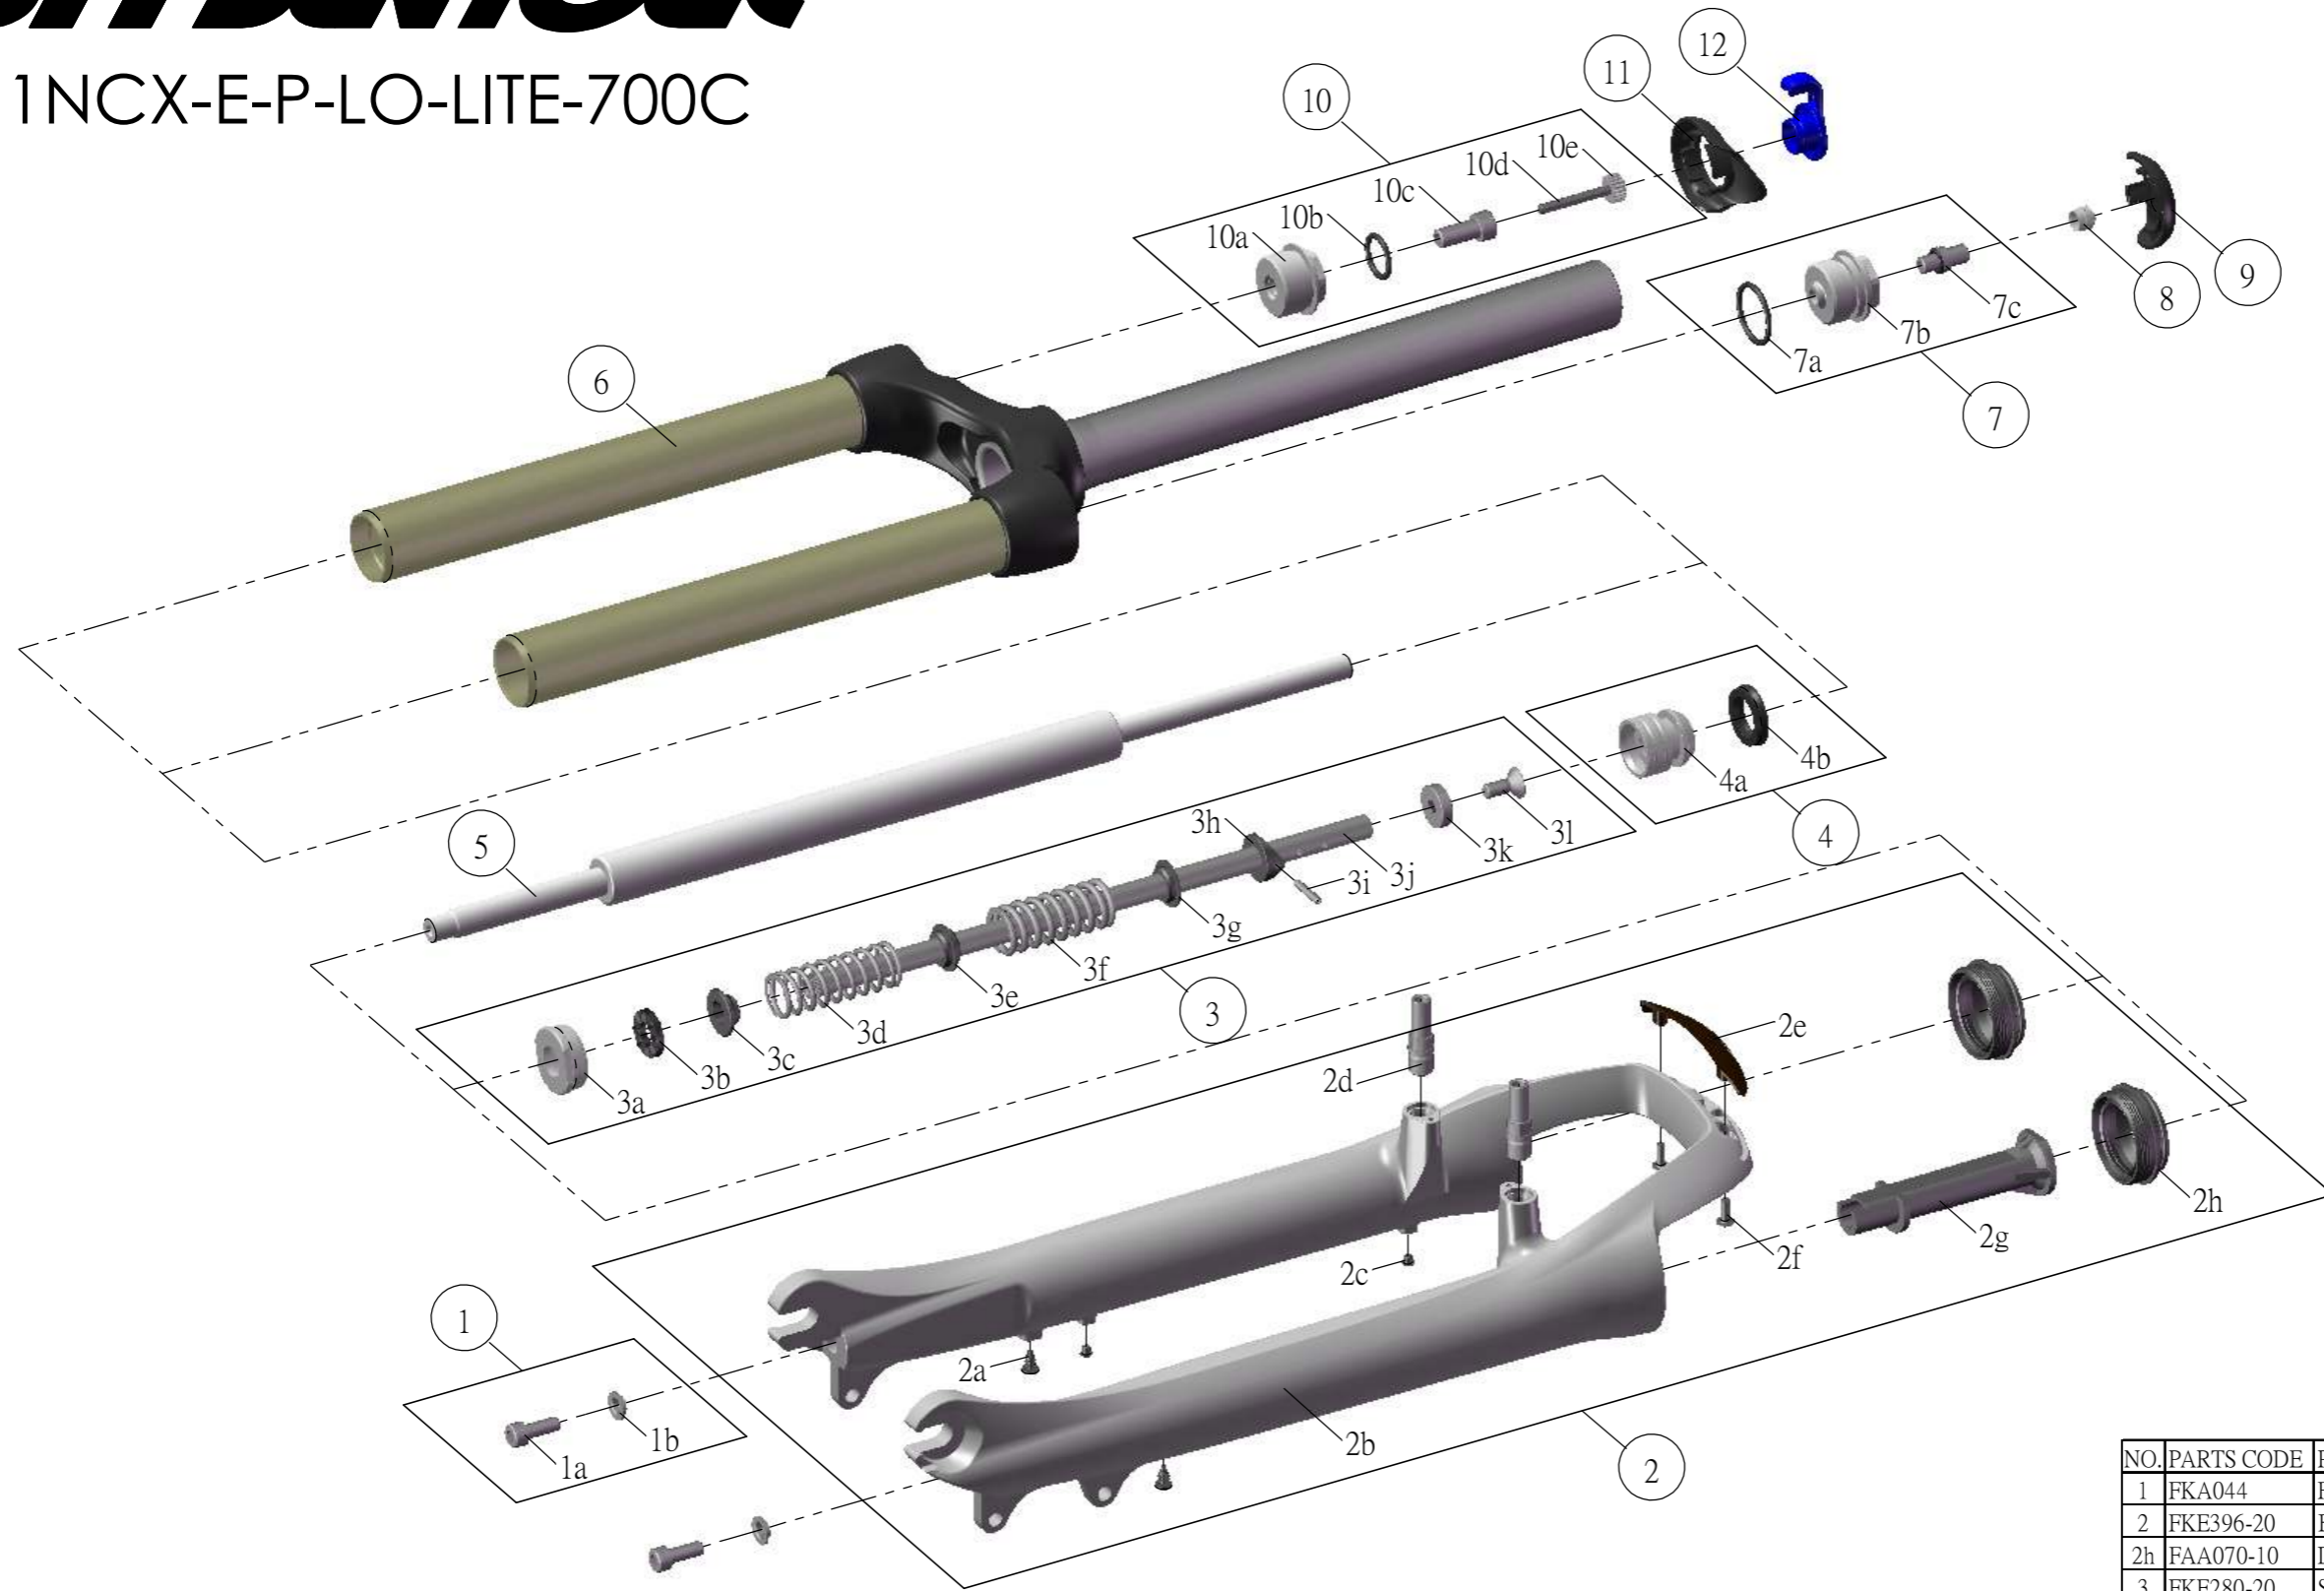

SUNTOUR

SF11NCX-E-P-LO-LITE-700C

NO.	PARTS CODE	PARTS NAME	50	63	75	QT
1	FKA044	FIXING BOLT SET	*	*	*	2
2	FKE396-20	BOTTOM CASE ASSY	*	*	*	1
2h	FAA070-10	DUST SEAL	*	*	*	2
3	FKE280-20	SUPPORT TUBE ASSY	*	*	*	1
4	FKA022-10	PISTON UNIT	*	*	*	1
5	FUN027-17	LO UNIT	*	*	*	1
6	FKE401-10	UPPER ASSY	*	*	*	1
7	FKE072-30	AIR CAP ASSY	*	*	*	1
8	FAA150	VALVE CAP	*	*	*	1
9	FEE813-10	PRELOAD COVER	*	*	*	1
10	FKE214-03	LO TAP CAP ASSY	*	*	*	1
11	FEE812-10	LO KNOB COVER	*	*	*	1
12	FEE809-10	ADJUST KNOB	*	*	*	1