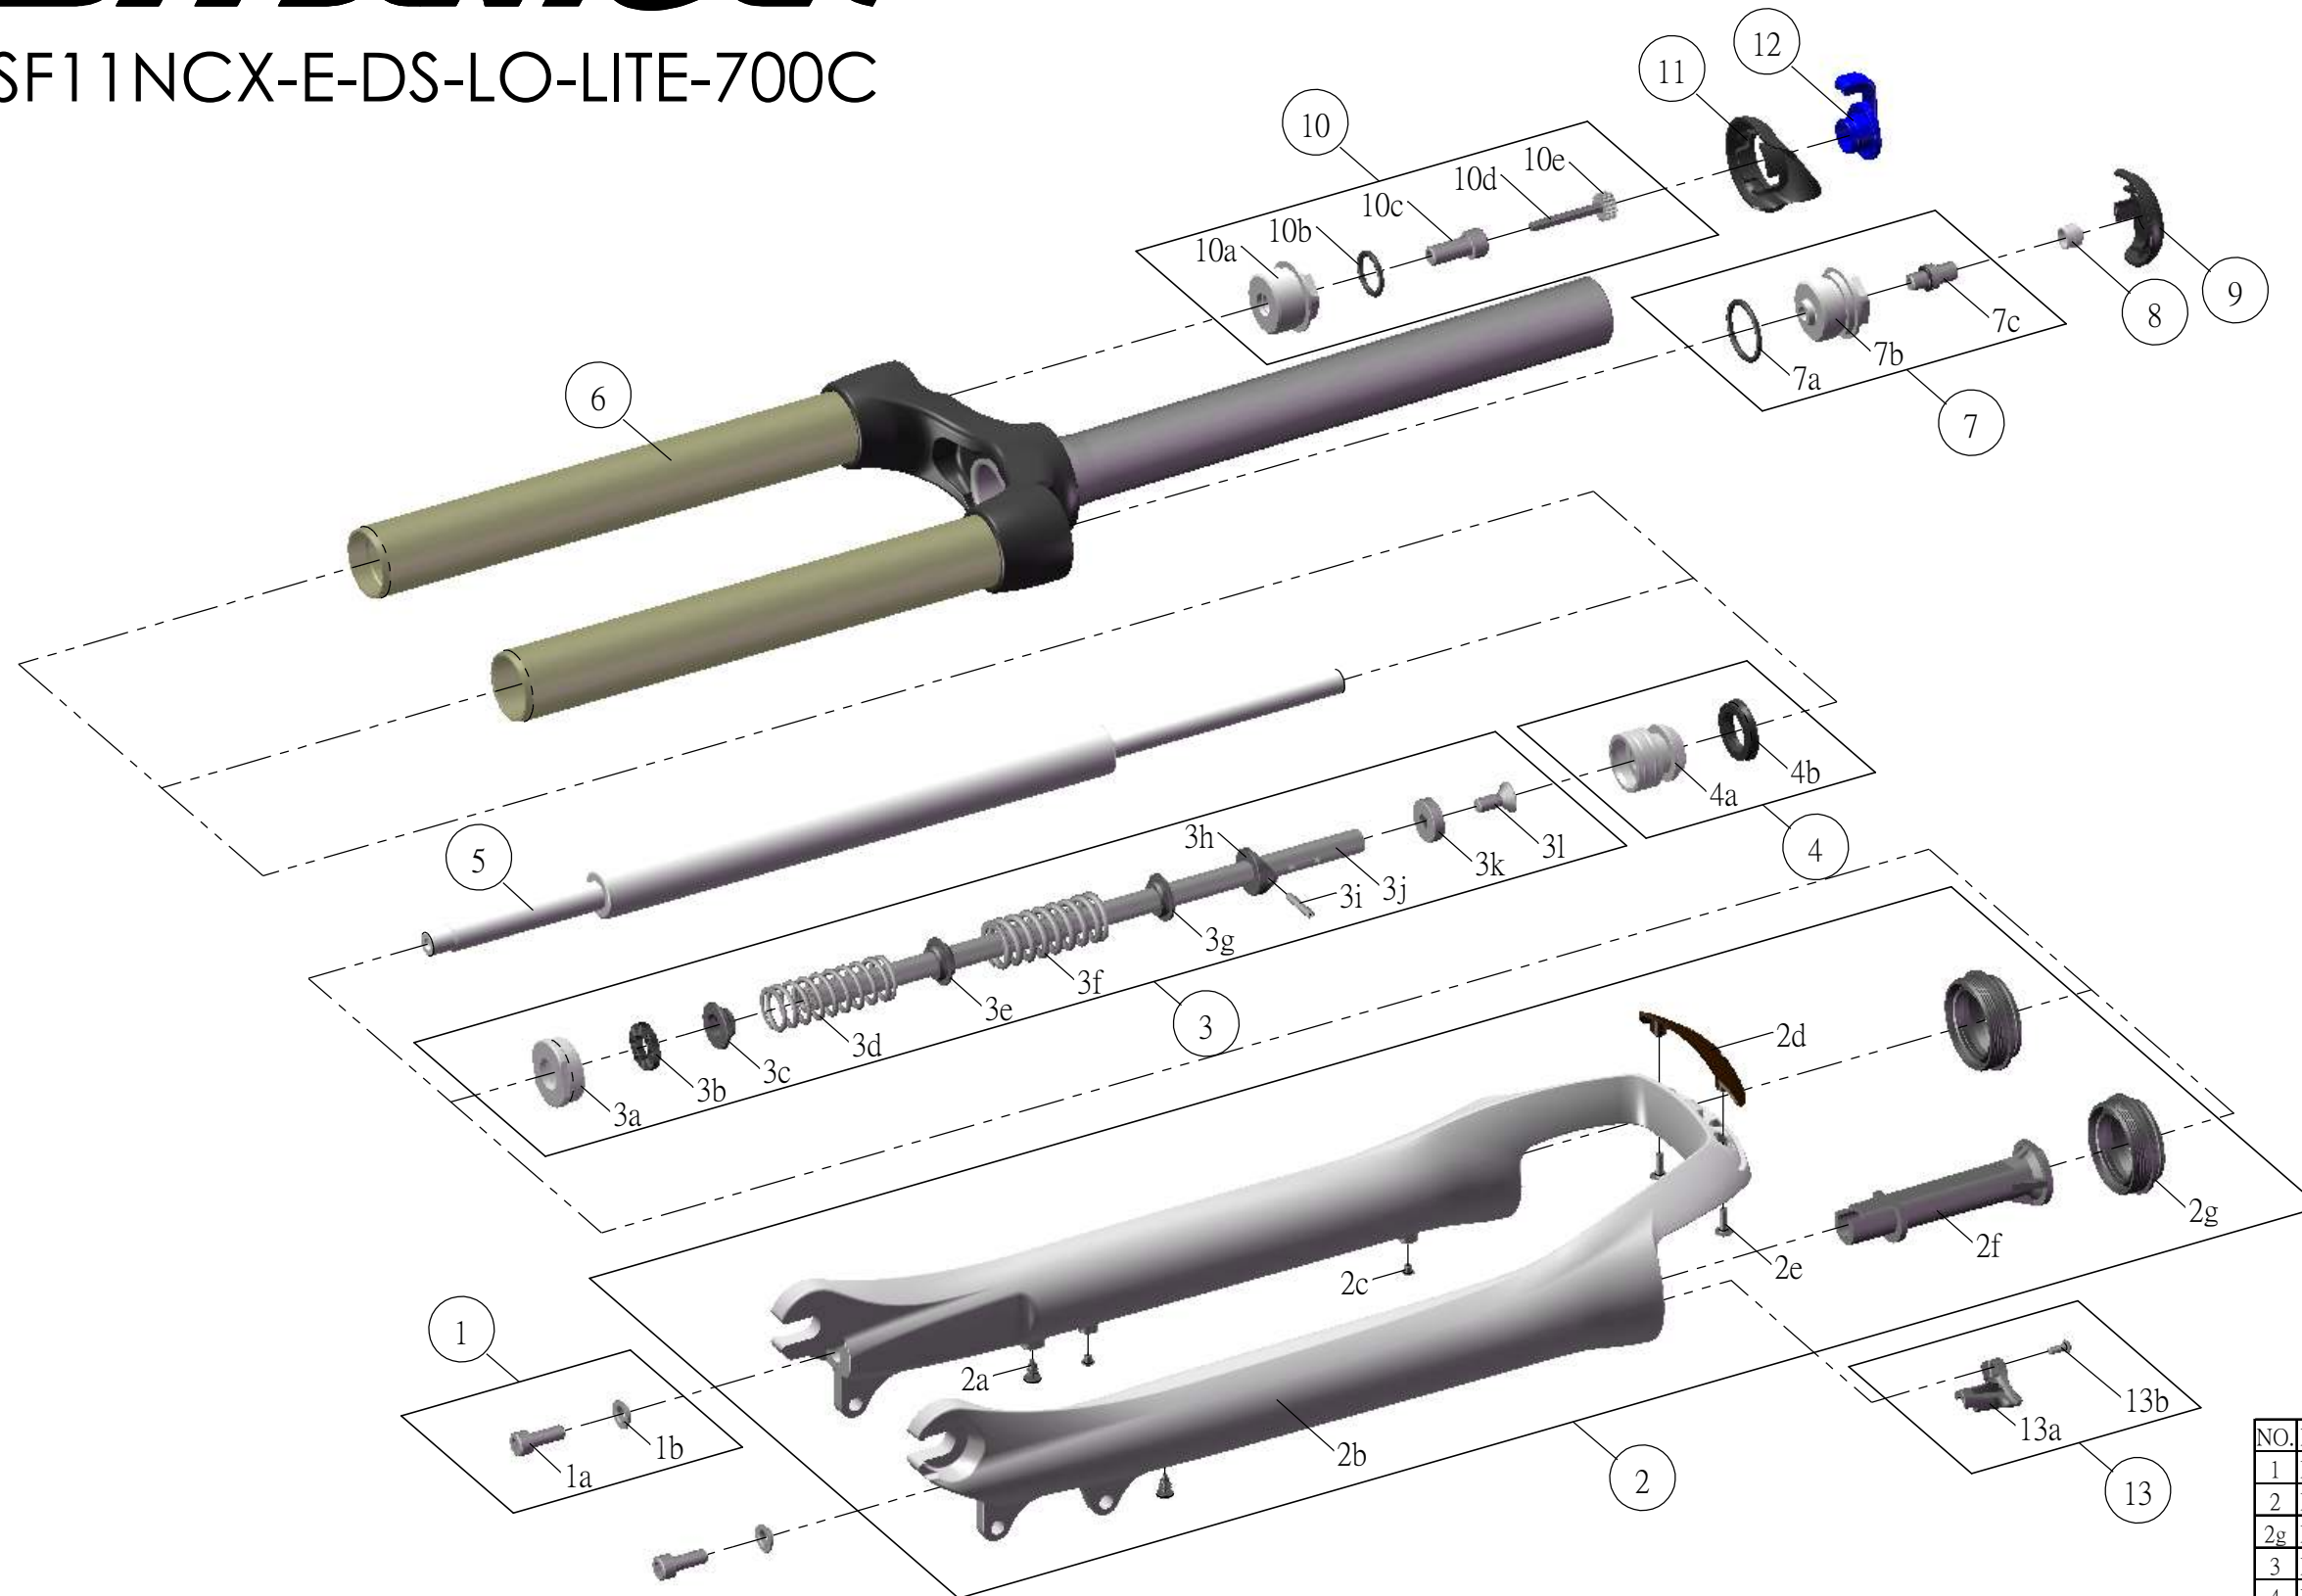

SUNTOUR

SF11NCX-E-DS-LO-LITE-700C

NO.	PARTS CODE	PARTS NAME	50	63	75	QT
1	FKA044	FIXING BOLT SET	*	*	*	2
2	FKE385-20	BOTTOM CASE ASSY	*	*	*	1
2g	FAA070-10	DUST SEAL	*	*	*	2
3	FKE280-20	SUPPORT TUBE ASSY	*	*	*	1
4	FKA022-10	PISTON UNIT	*	*	*	1
5	FUN027-17	LO UNIT	*	*	*	1
6	FKE401-10	UPPER ASSY	*	*	*	1
7	FKE072-30	AIR CAP ASSY	*	*	*	1
8	FAA150	VALVE CAP	*	*	*	1
9	FEE813-10	PRELOAD COVER	*	*	*	1
10	FKE214-03	LO TOP CAP ASSY	*	*	*	1
11	FEE812-10	LO KNOB COVER	*	*	*	1
12	FEE809-10	ADJUST KNOB	*	*	*	1
13	FKA064	CABLE GUIDE SET	*	*	*	1