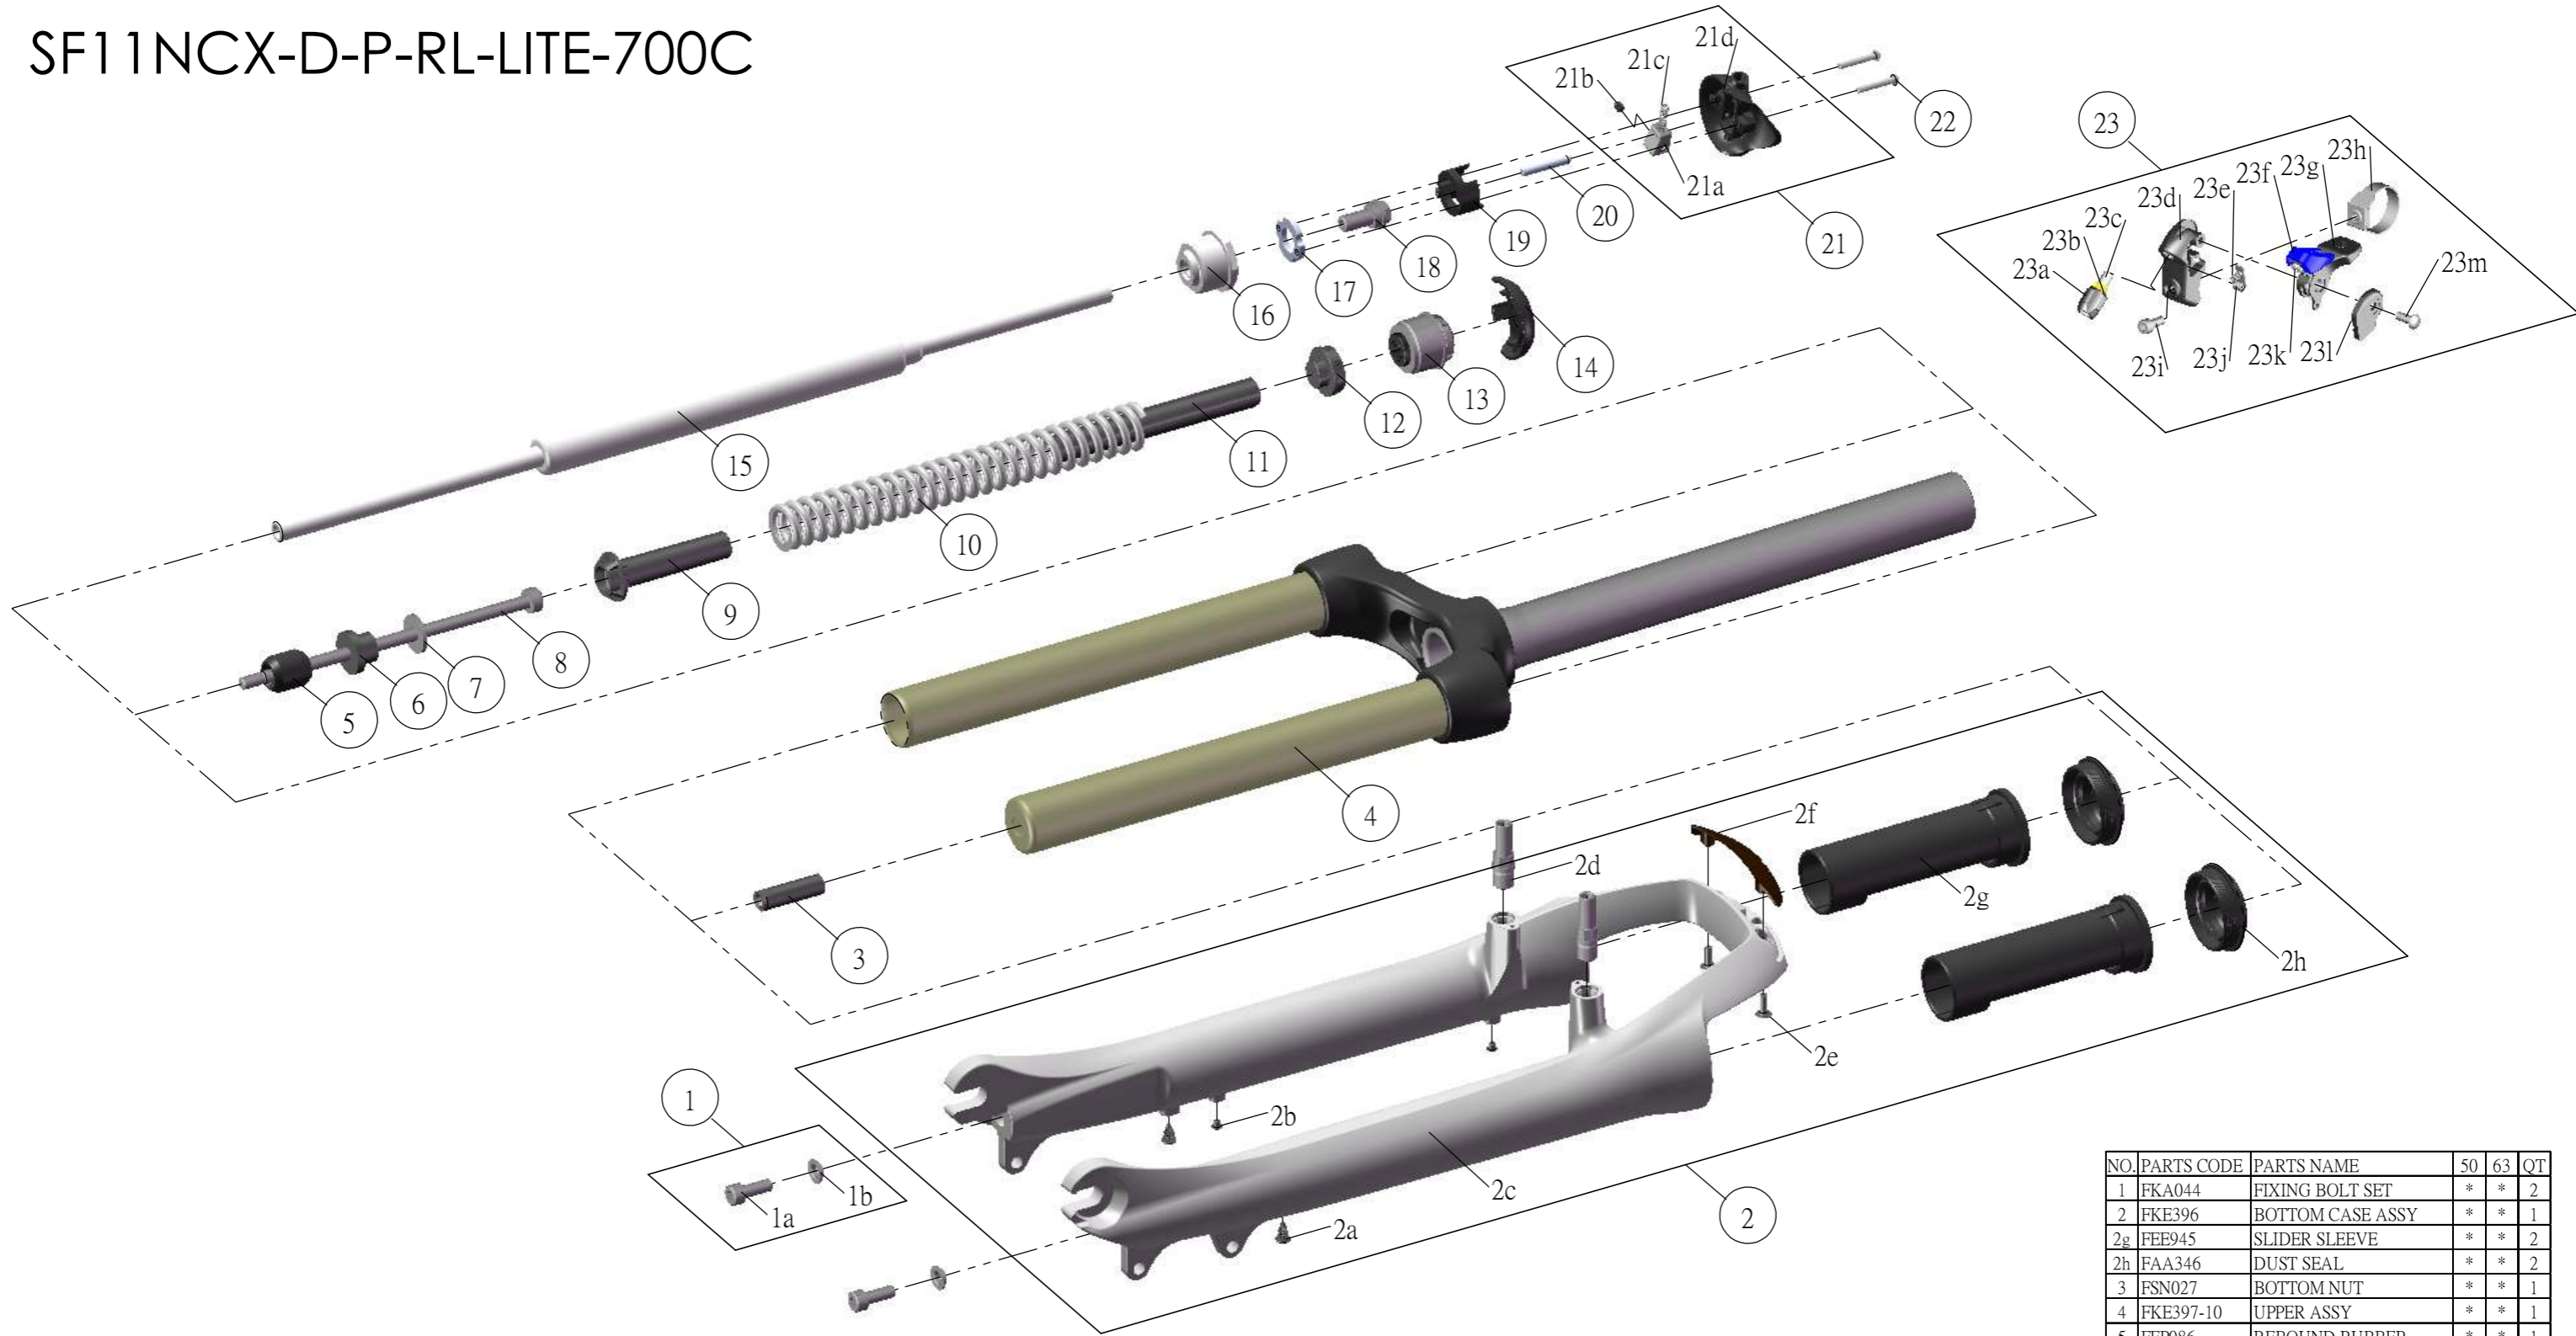

SR SUNTOUR

SF11NCX-D-P-RL-LITE-700C

NO.	PARTS CODE	PARTS NAME	50	63	QT
1	FKA044	FIXING BOLT SET	*	*	2
2	FKE396	BOTTOM CASE ASSY	*	*	1
2g	FEB945	SLIDER SLEEVE	*	*	2
2h	FAA346	DUST SEAL	*	*	2
3	FSN027	BOTTOM NUT	*	*	1
4	FKE397-10	UPPER ASSY	*	*	1
5	FEP086	REBOUND RUBBER	*	*	1
6	FEE452	REBOUND SPACER	*	*	1
7	FSW042	WASHER	*	*	1
8	FSB067-62	FIXING BOLT	*	*	1
9	FEE765	SPRING GUIDE	*	*	1
10	FEP413	MAIN SPRING	*	*	1
	FEP416		*	*	1
11	FEP131-08	DAMPER	*	*	1
12	FEE389-30	SPRING GUIDE	*	*	1
13	FKE213-00	ADJUSTER ASSY	*	*	1
14	FEE813-10	PRELOAD COVER	*	*	1

NO.	PARTS CODE	PARTS NAME	50	63	QT
1	FKA044	FIXING BOLT SET	*	*	2
2	FKE396	BOTTOM CASE ASSY	*	*	1
2g	FEB945	SLIDER SLEEVE	*	*	2
2h	FAA346	DUST SEAL	*	*	2
3	FSN027	BOTTOM NUT	*	*	1
4	FKE397-10	UPPER ASSY	*	*	1
5	FEP086	REBOUND RUBBER	*	*	1
6	FEE452	REBOUND SPACER	*	*	1
7	FSW042	WASHER	*	*	1
8	FSB067-62	FIXING BOLT	*	*	1
9	FEE765	SPRING GUIDE	*	*	1
10	FEP413	MAIN SPRING	*	*	1
	FEP416		*	*	1
11	FEP131-08	DAMPER	*	*	1
12	FEE389-30	SPRING GUIDE	*	*	1
13	FKE213-00	ADJUSTER ASSY	*	*	1
14	FEE813-10	PRELOAD COVER	*	*	1