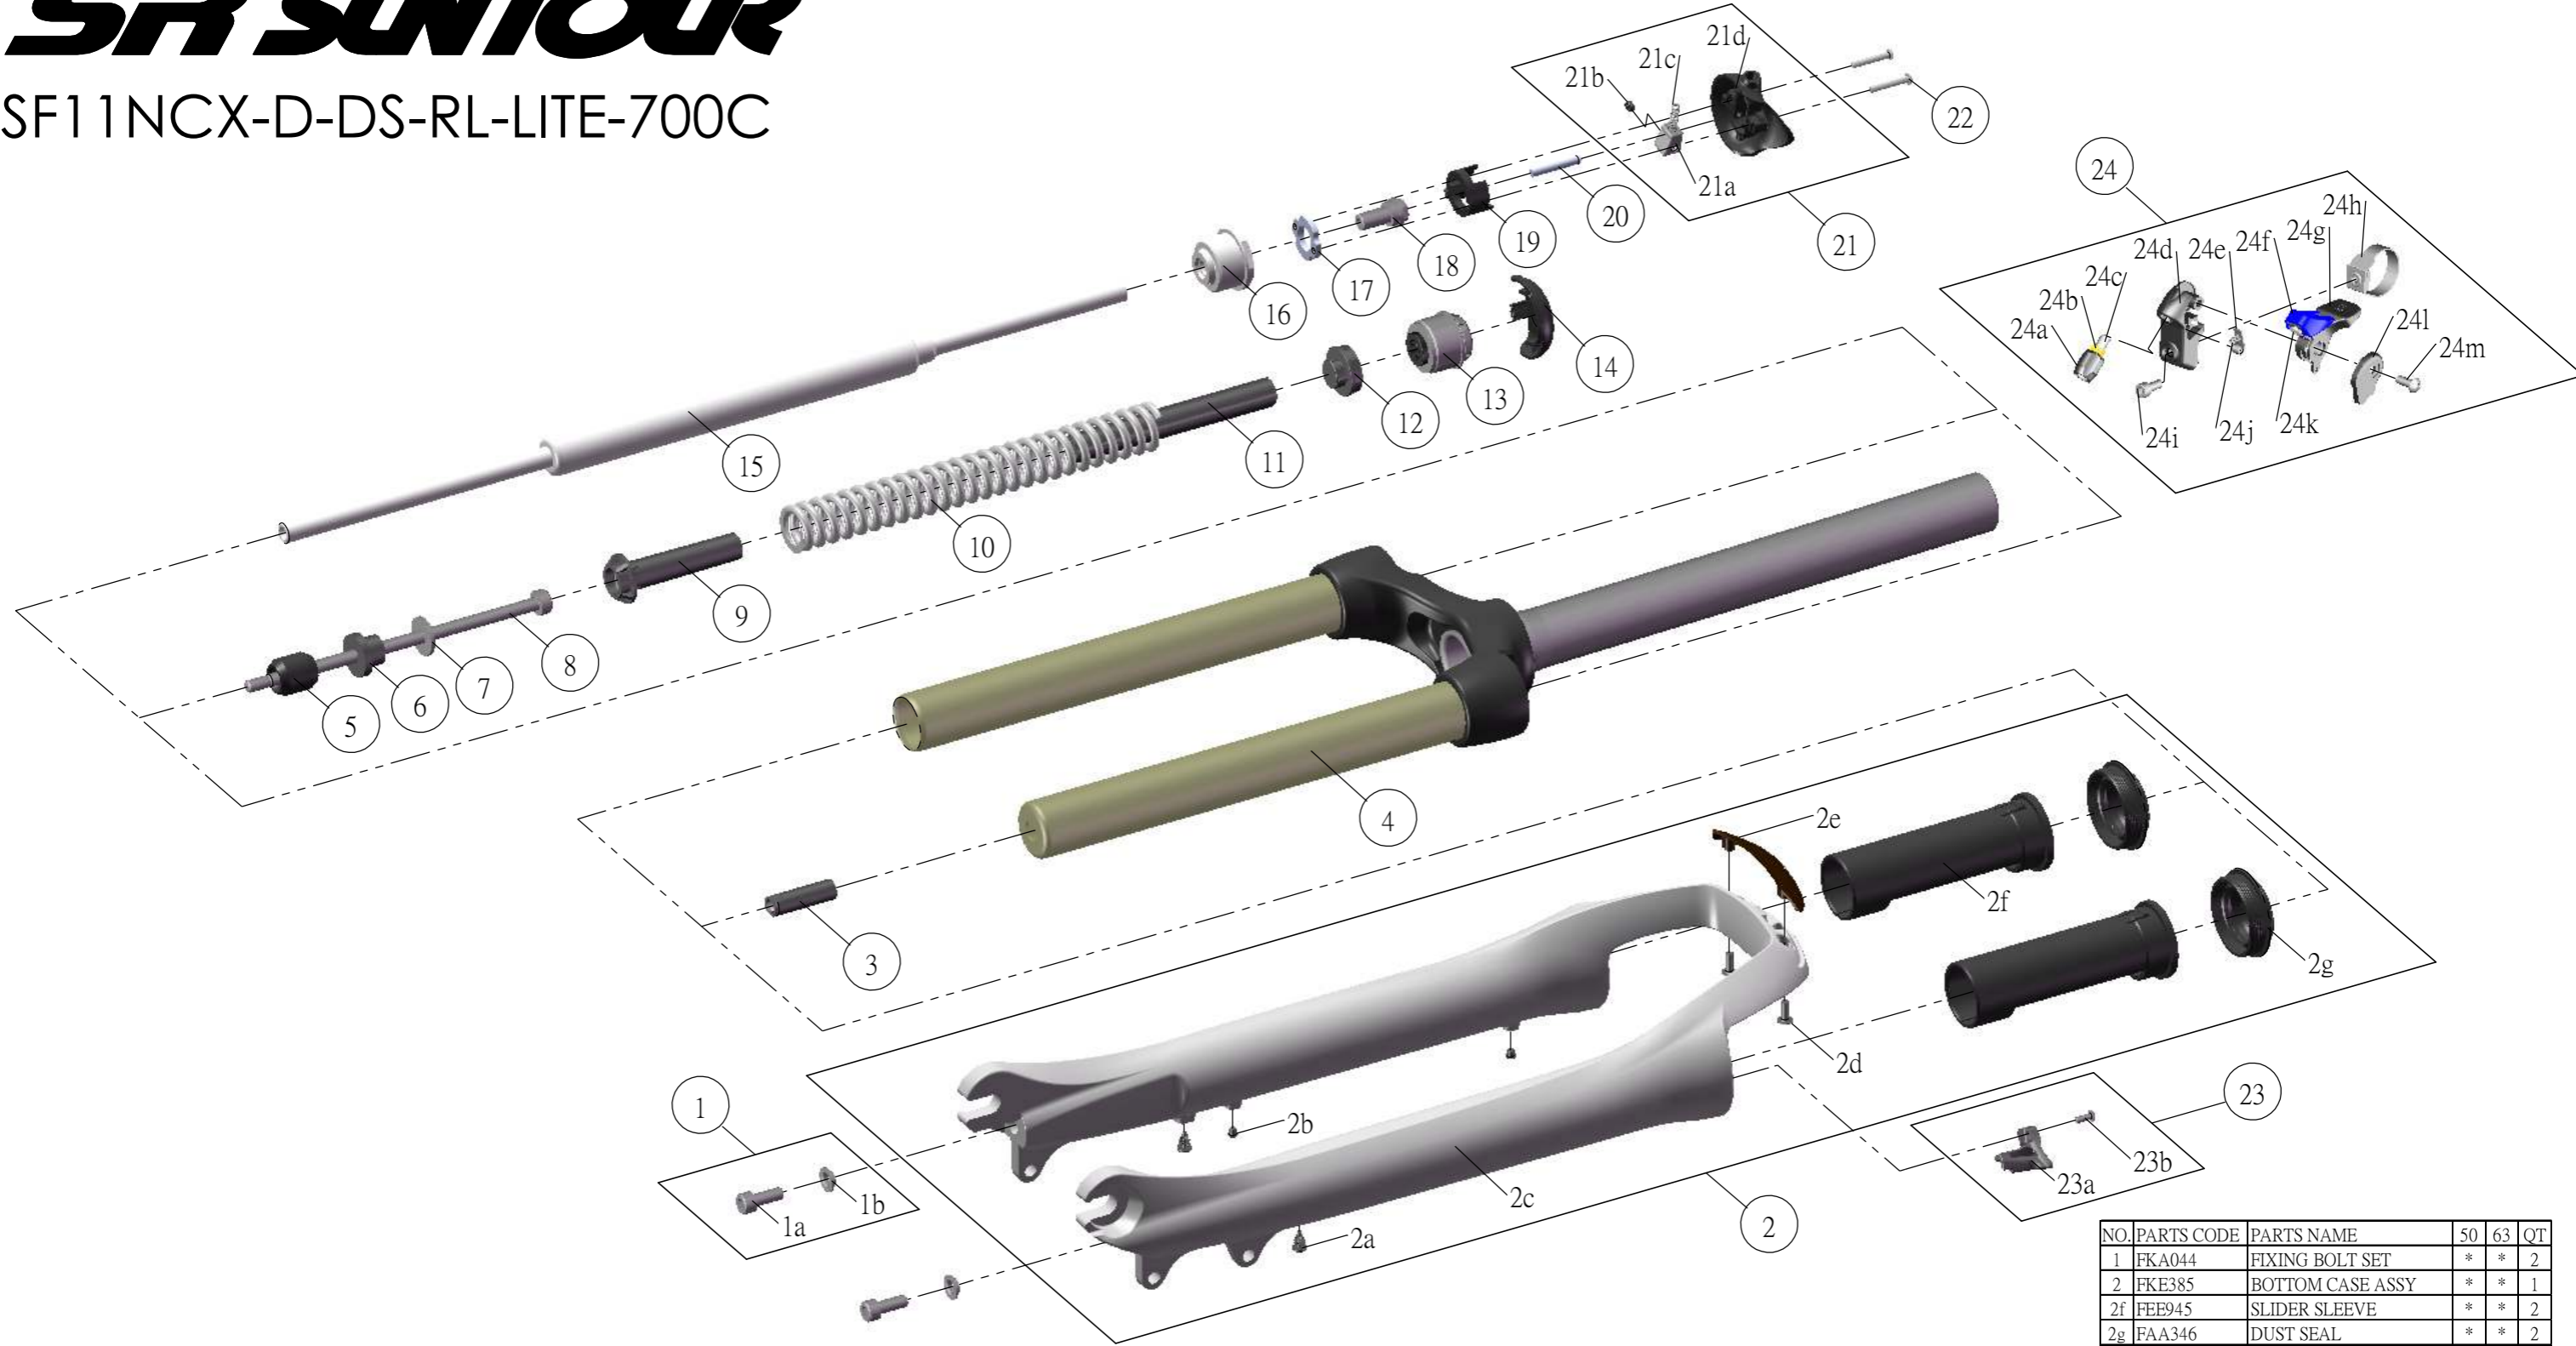

SUNTOUR

SF11NCX-D-DS-RL-LITE-700C

NO.	PARTS CODE	PARTS NAME	50	63	QT
1	FKA044	FIXING BOLT SET	*	*	2
2	FKE385	BOTTOM CASE ASSY	*	*	1
2f	FEE945	SLIDER SLEEVE	*	*	2
2g	FAA346	DUST SEAL	*	*	2
3	FSN027	BOTTOM NUT	*	*	1
4	FKE397-10	UPPER ASSY	*	*	1
5	FEP086	REBOUND RUBBER	*	*	1
6	FEE452	REBOUND SPACER	*	*	1
7	FSW042	WASHER	*	*	1
8	FSB067-62	FIXING BOLT	*	*	1
9	FEE765	SPRING GUIDE	*	*	1
10	FEP413	MAIN SPRING	*	*	1
10	FEP416	MAIN SPRING	*	*	1
11	FEP131-08	DAMPER	*	*	1
12	FEE389-30	SPRING GUIDE	*	*	1
13	FKE213-00	ADJUSTER ASSY	*	*	1
14	FEE813-10	PRELOAD COVER	*	*	1

NO.	PARTS CODE	PARTS NAME	50	63	QT
1	FKA044	FIXING BOLT SET	*	*	2
2	FKE385	BOTTOM CASE ASSY	*	*	1
2f	FEE945	SLIDER SLEEVE	*	*	2
2g	FAA346	DUST SEAL	*	*	2
3	FSN027	BOTTOM NUT	*	*	1
4	FKE397-10	UPPER ASSY	*	*	1
5	FEP086	REBOUND RUBBER	*	*	1
6	FEE452	REBOUND SPACER	*	*	1
7	FSW042	WASHER	*	*	1
8	FSB067-62	FIXING BOLT	*	*	1
9	FEE765	SPRING GUIDE	*	*	1
10	FEP413	MAIN SPRING	*	*	1
10	FEP416	MAIN SPRING	*	*	1
11	FEP131-08	DAMPER	*	*	1
12	FEE389-30	SPRING GUIDE	*	*	1
13	FKE213-00	ADJUSTER ASSY	*	*	1
14	FEE813-10	PRELOAD COVER	*	*	1