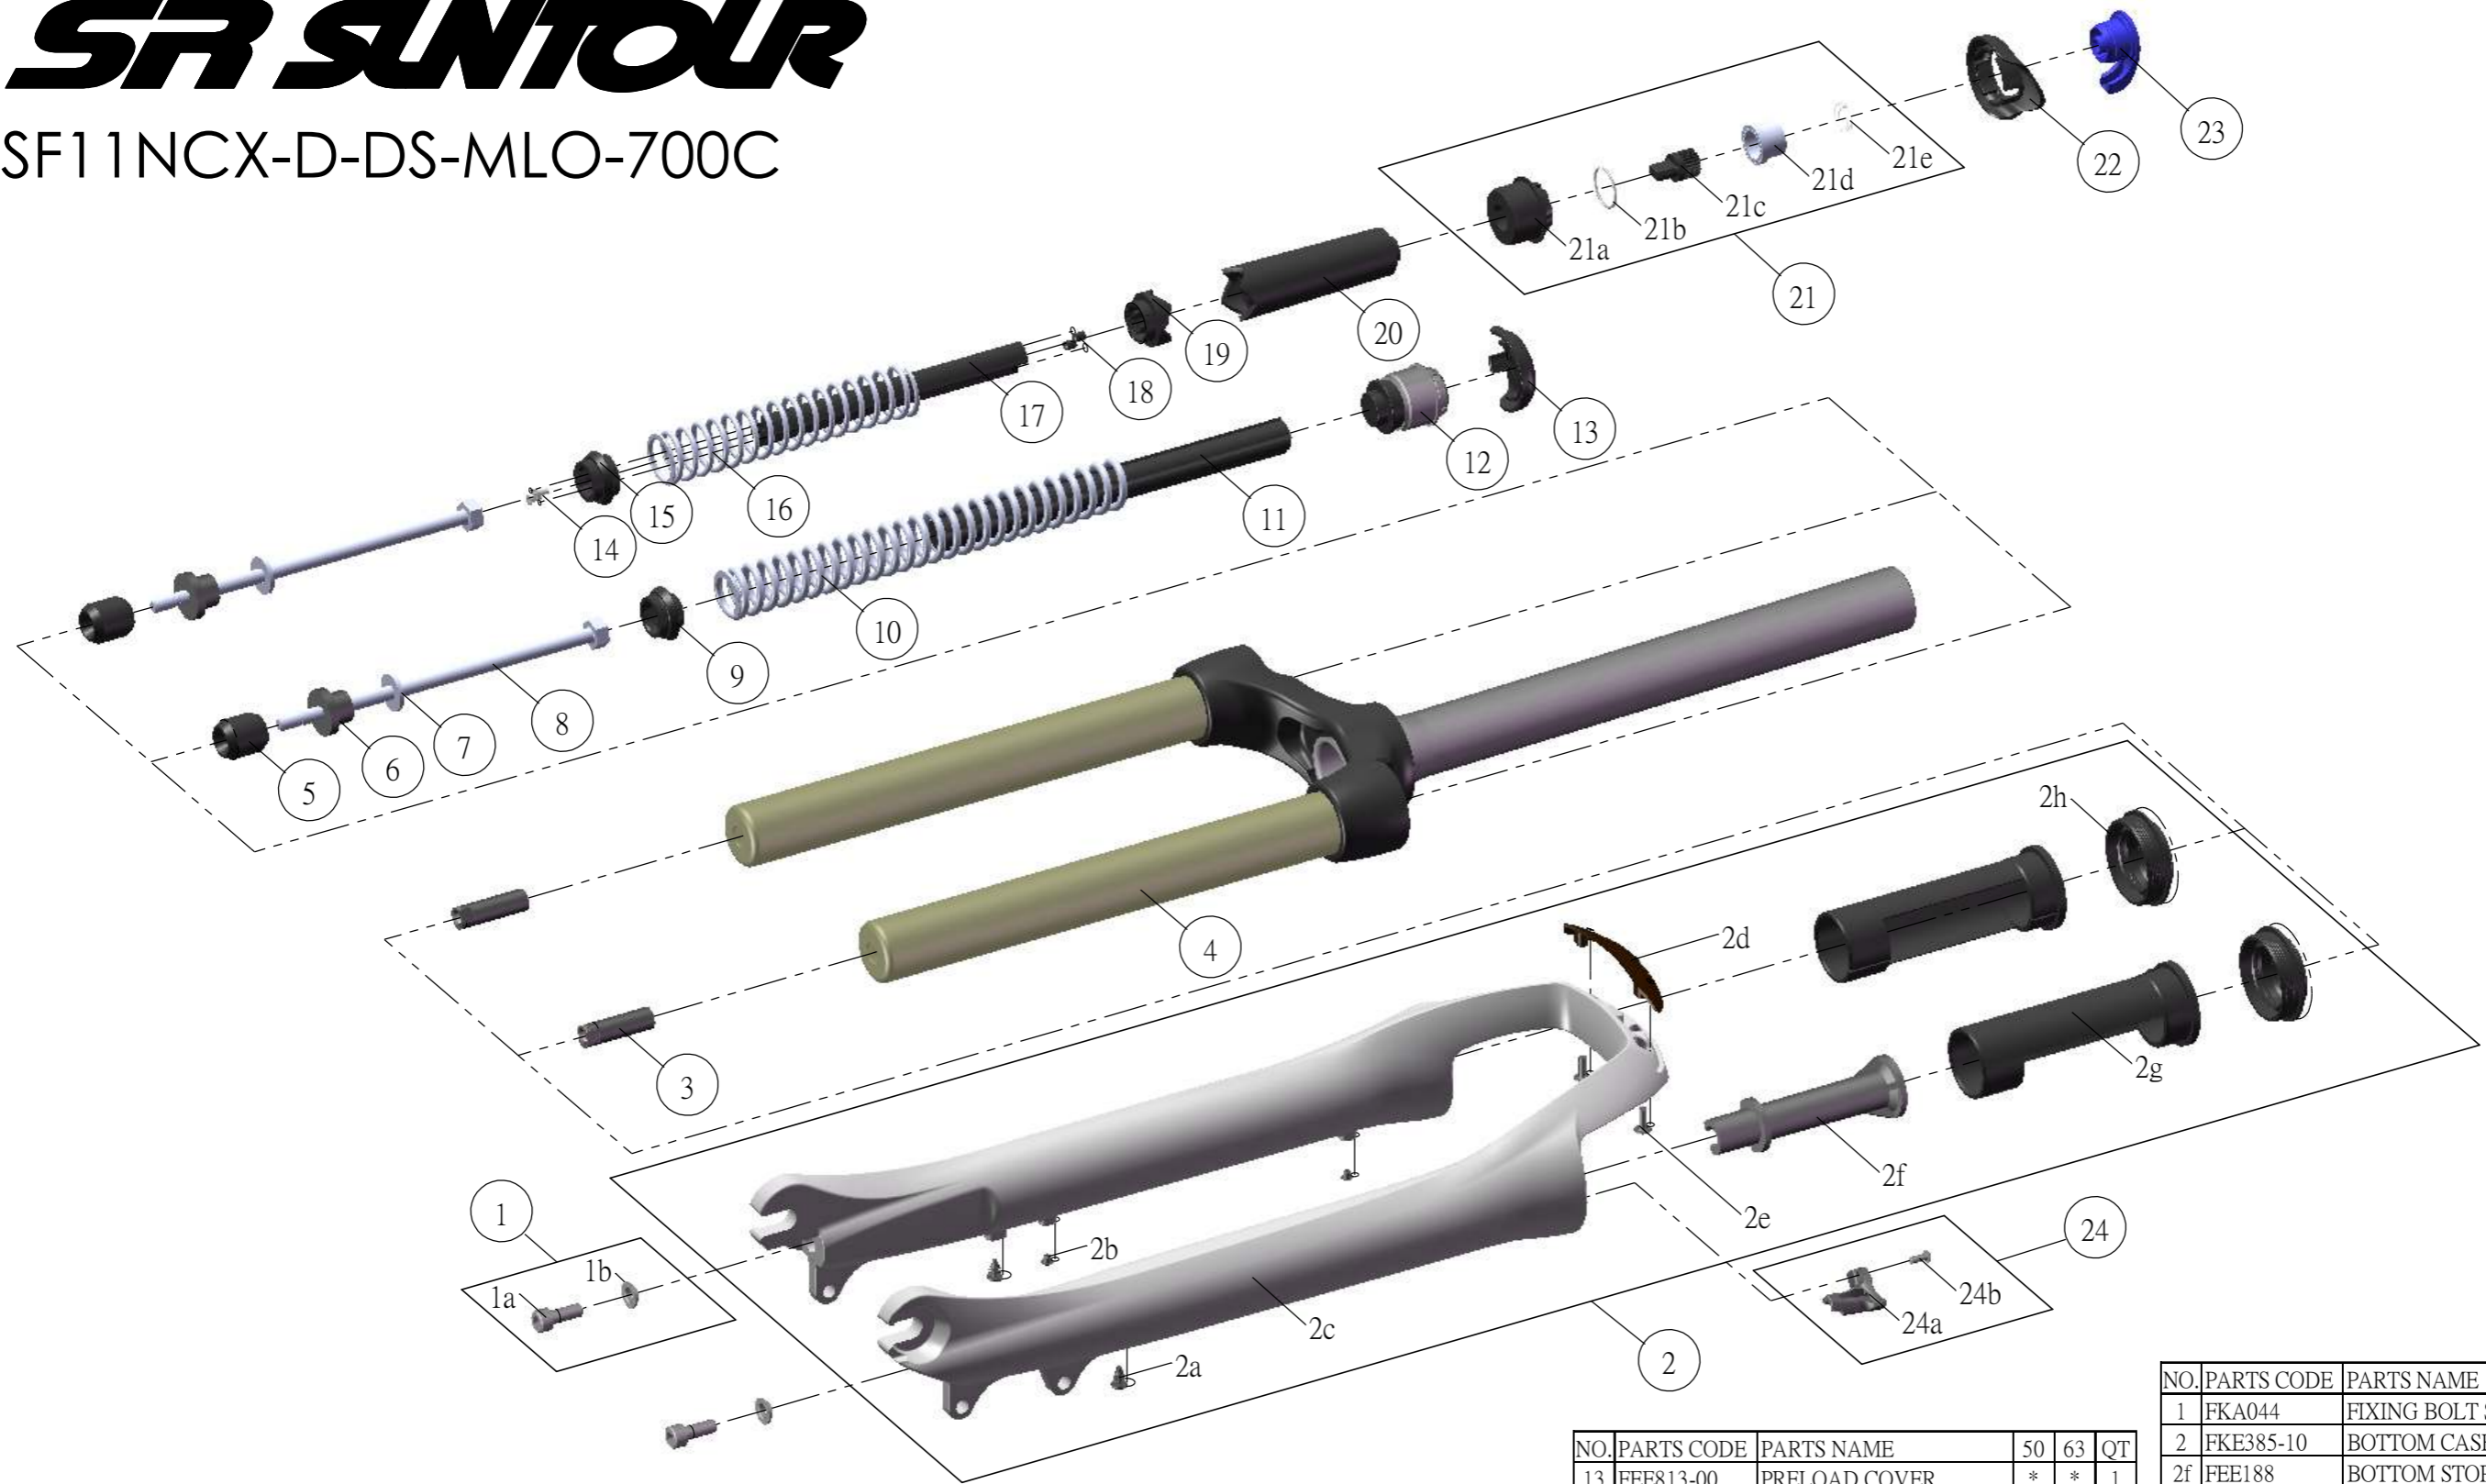

SUNTOUR

SF11NCX-D-DS-MLO-700C

NO.	PARTS CODE	PARTS NAME	50	63	QT
13	FEE813-00	PRELOAD COVER	*	*	1
14	FSB108	BOLT	*	*	2
15	FEE466-10	ADJUST STOPPER	*	*	1
16	FEP556	SUB SPRING	*		1
	FEP554			*	1
17	FEE464-81	LOWER STOPPER	*		1
	FEE464-80			*	1
18	FEP263	BOTTOM DAMPER	*	*	2
19	FEE473-10	LOWER INDEX	*	*	1
20	FEE463-20	UPPER STOPPER	*	*	1
21	FKE078-50	MLO TO CAP ASSY	*	*	1
22	FEE812-00	LO KNOB COVER	*	*	1
23	FEE984	ADJUST KNOB	*	*	1
24	FKA064	CABLE GUIDE SET	*	*	1

NO.	PARTS CODE	PARTS NAME	50	63	QT
1	FKA044	FIXING BOLT SET	*	*	2
2	FKE385-10	BOTTOM CASE ASSY	*	*	1
2f	FEE188	BOTTOM STOPPER	*	*	1
2g	FEE945	SLIDER SLEEVE	*	*	2
2h	FAA346	DUST SEAL	*	*	2
3	FSN027	BOTTOM NUT	*	*	2
4	FKE397-20	UPPER ASSY	*	*	1
5	FEP086	REBOUND RUBBER	*	*	2
6	FEE452	REBOUND SPACER	*		2
7	FSW003	WASHER	*	*	2
8	FSB109-80	FIXING BOLT	*	*	2
9	FEE468-10	SPRING GUIDE	*	*	1
10	FEP555	MAIN SPRING	*		1
	FEP553			*	1
11	FEP262-50	DAMPER	*	*	1
12	FKE213-00	ADJUSTER ASSY	*	*	1